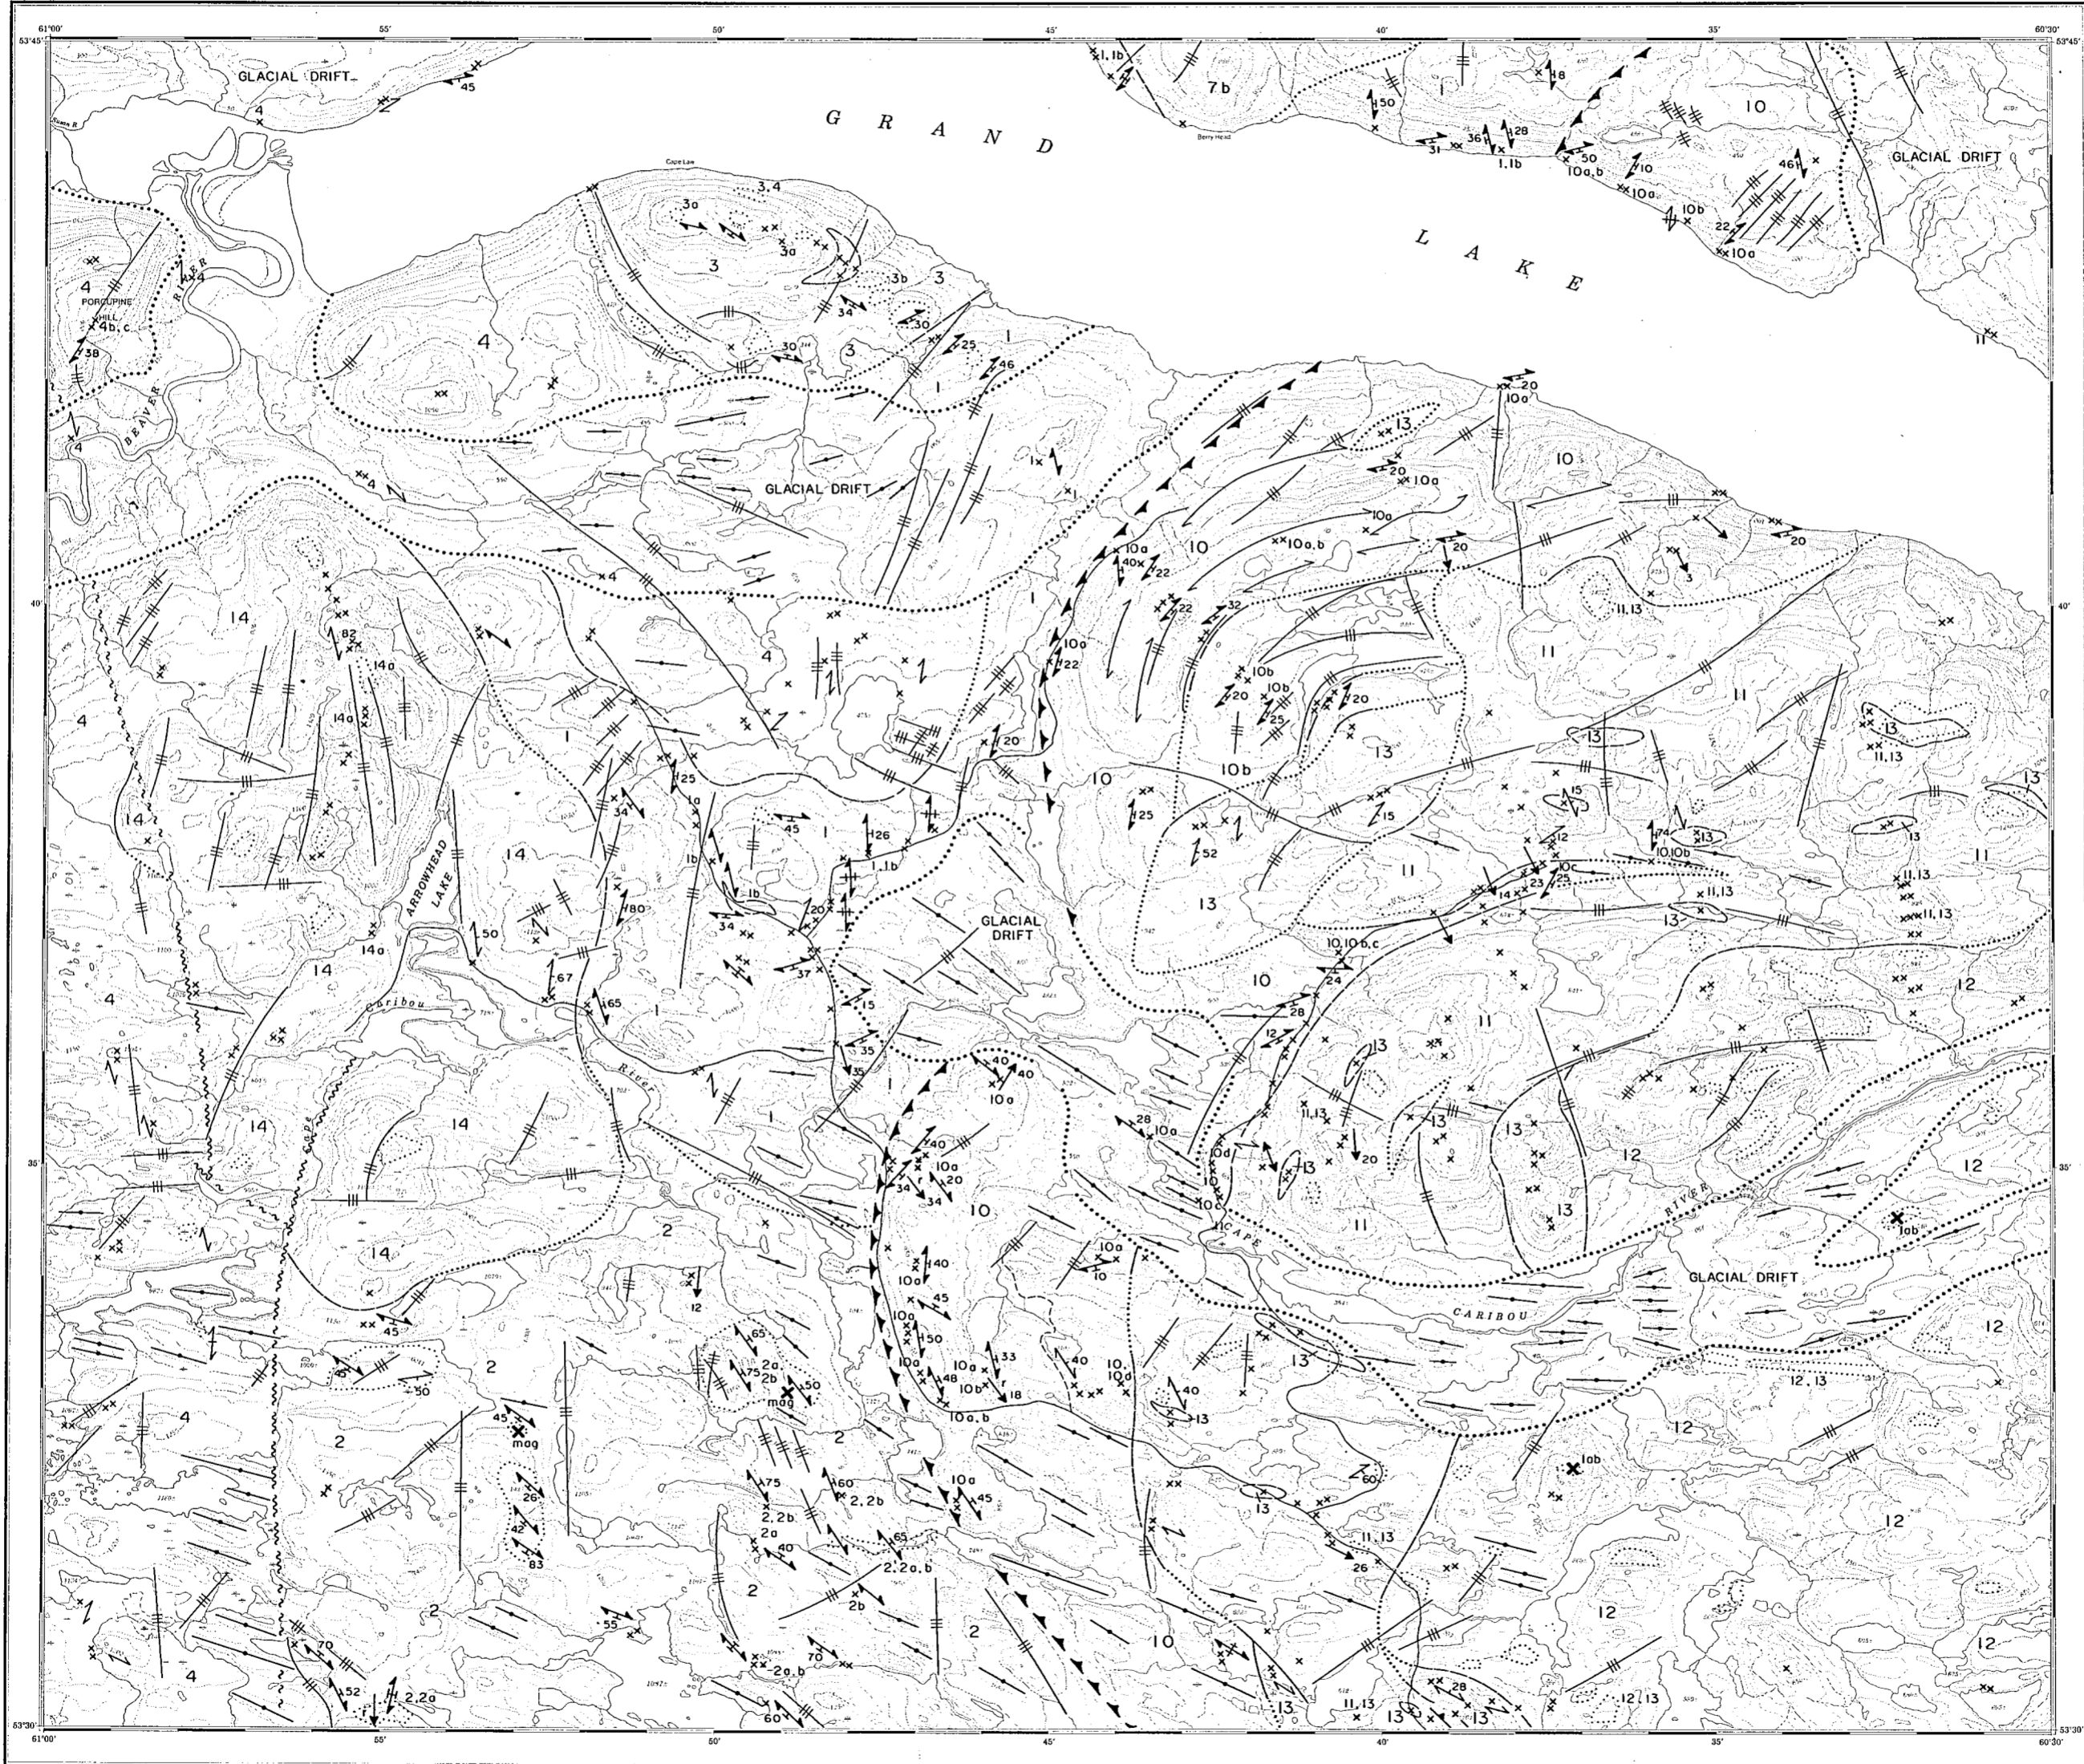

MINERAL DEVELOPMENT DIVISION
DEPARTMENT OF MINES AND ENERGY
GOVERNMENT OF NEWFOUNDLAND AND LABRADOR

13 F/10

13 F/10

CAPE CARIBOU RIVER
NEWFOUNDLAND

Scale 1:100,000

MAP 82-64

13 F/10	13 F/11	13 F/12
13 F/13	13 F/14	13 F/15
13 F/16	13 F/17	13 F/18

INDEX TO ADJOINING MAPS OF
THE NATIONAL TOPOGRAPHIC SYSTEM

CAPE CARIBOU RIVER
13 F/10