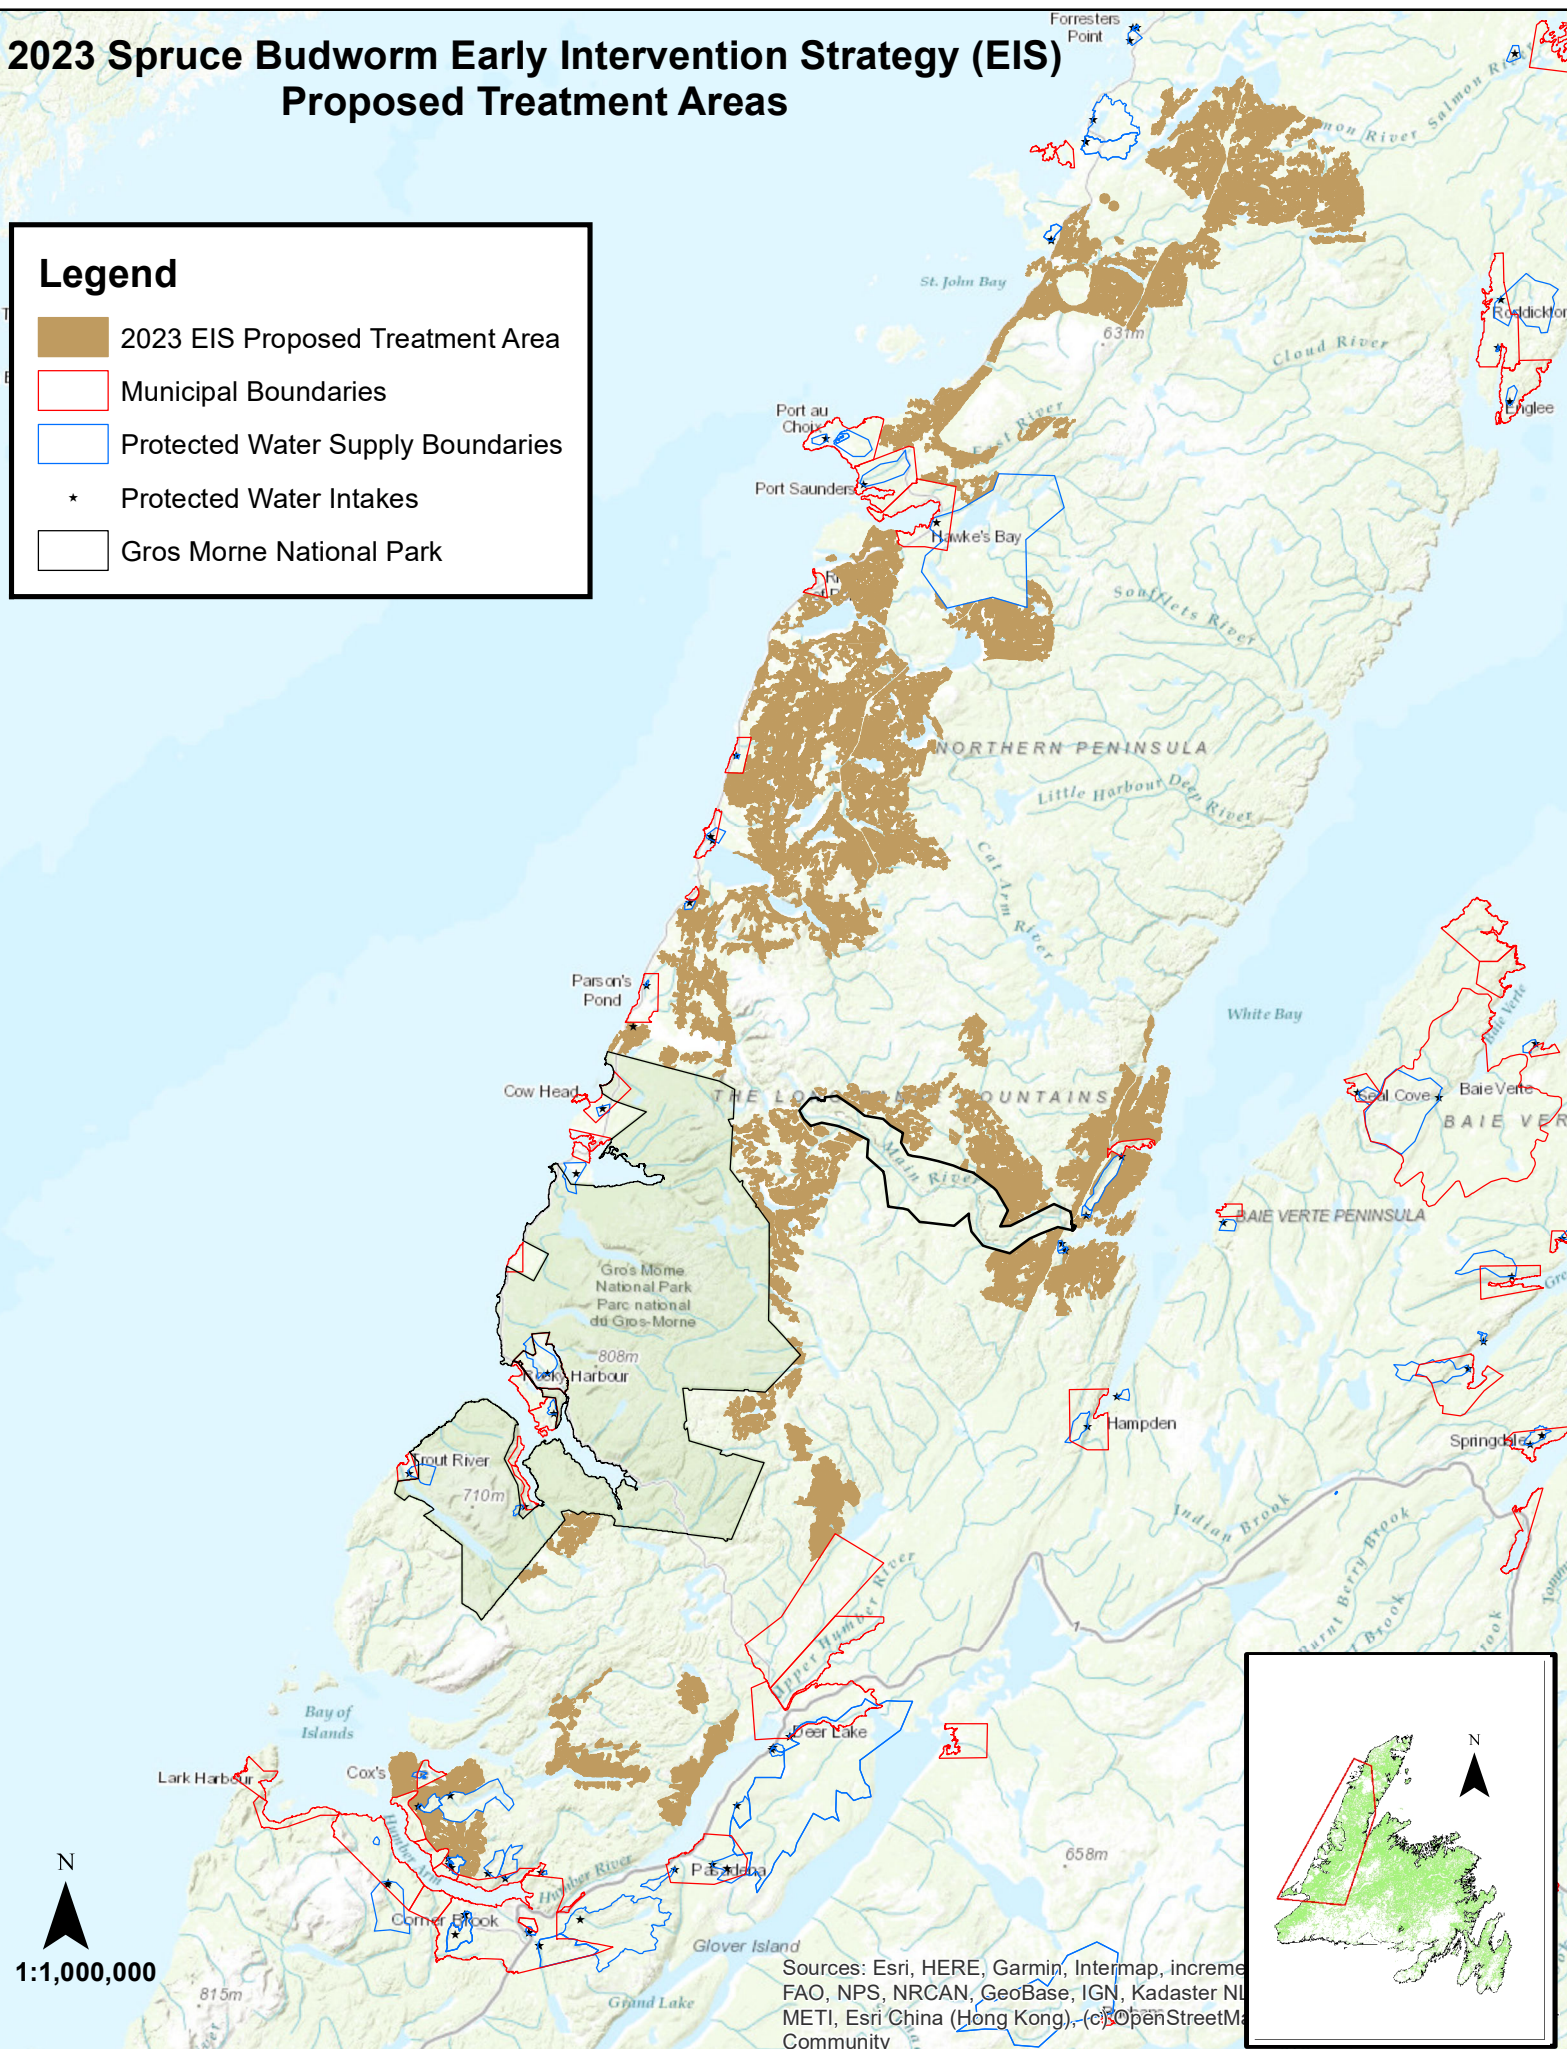

2023 Spruce Budworm Early Intervention Strategy (EIS) Proposed Treatment Areas

Legend

- 2023 EIS Proposed Treatment Area
- Municipal Boundaries
- Protected Water Supply Boundaries
- Protected Water Intakes
- Gros Morne National Park

N
1:1,000,000

Sources: Esri, HERE, Garmin, Intermap, increment
FAO, NPS, NRCAN, GeoBase, IGN, Kadaster NL
METI, Esri China (Hong Kong), (c) OpenStreetMap
Community