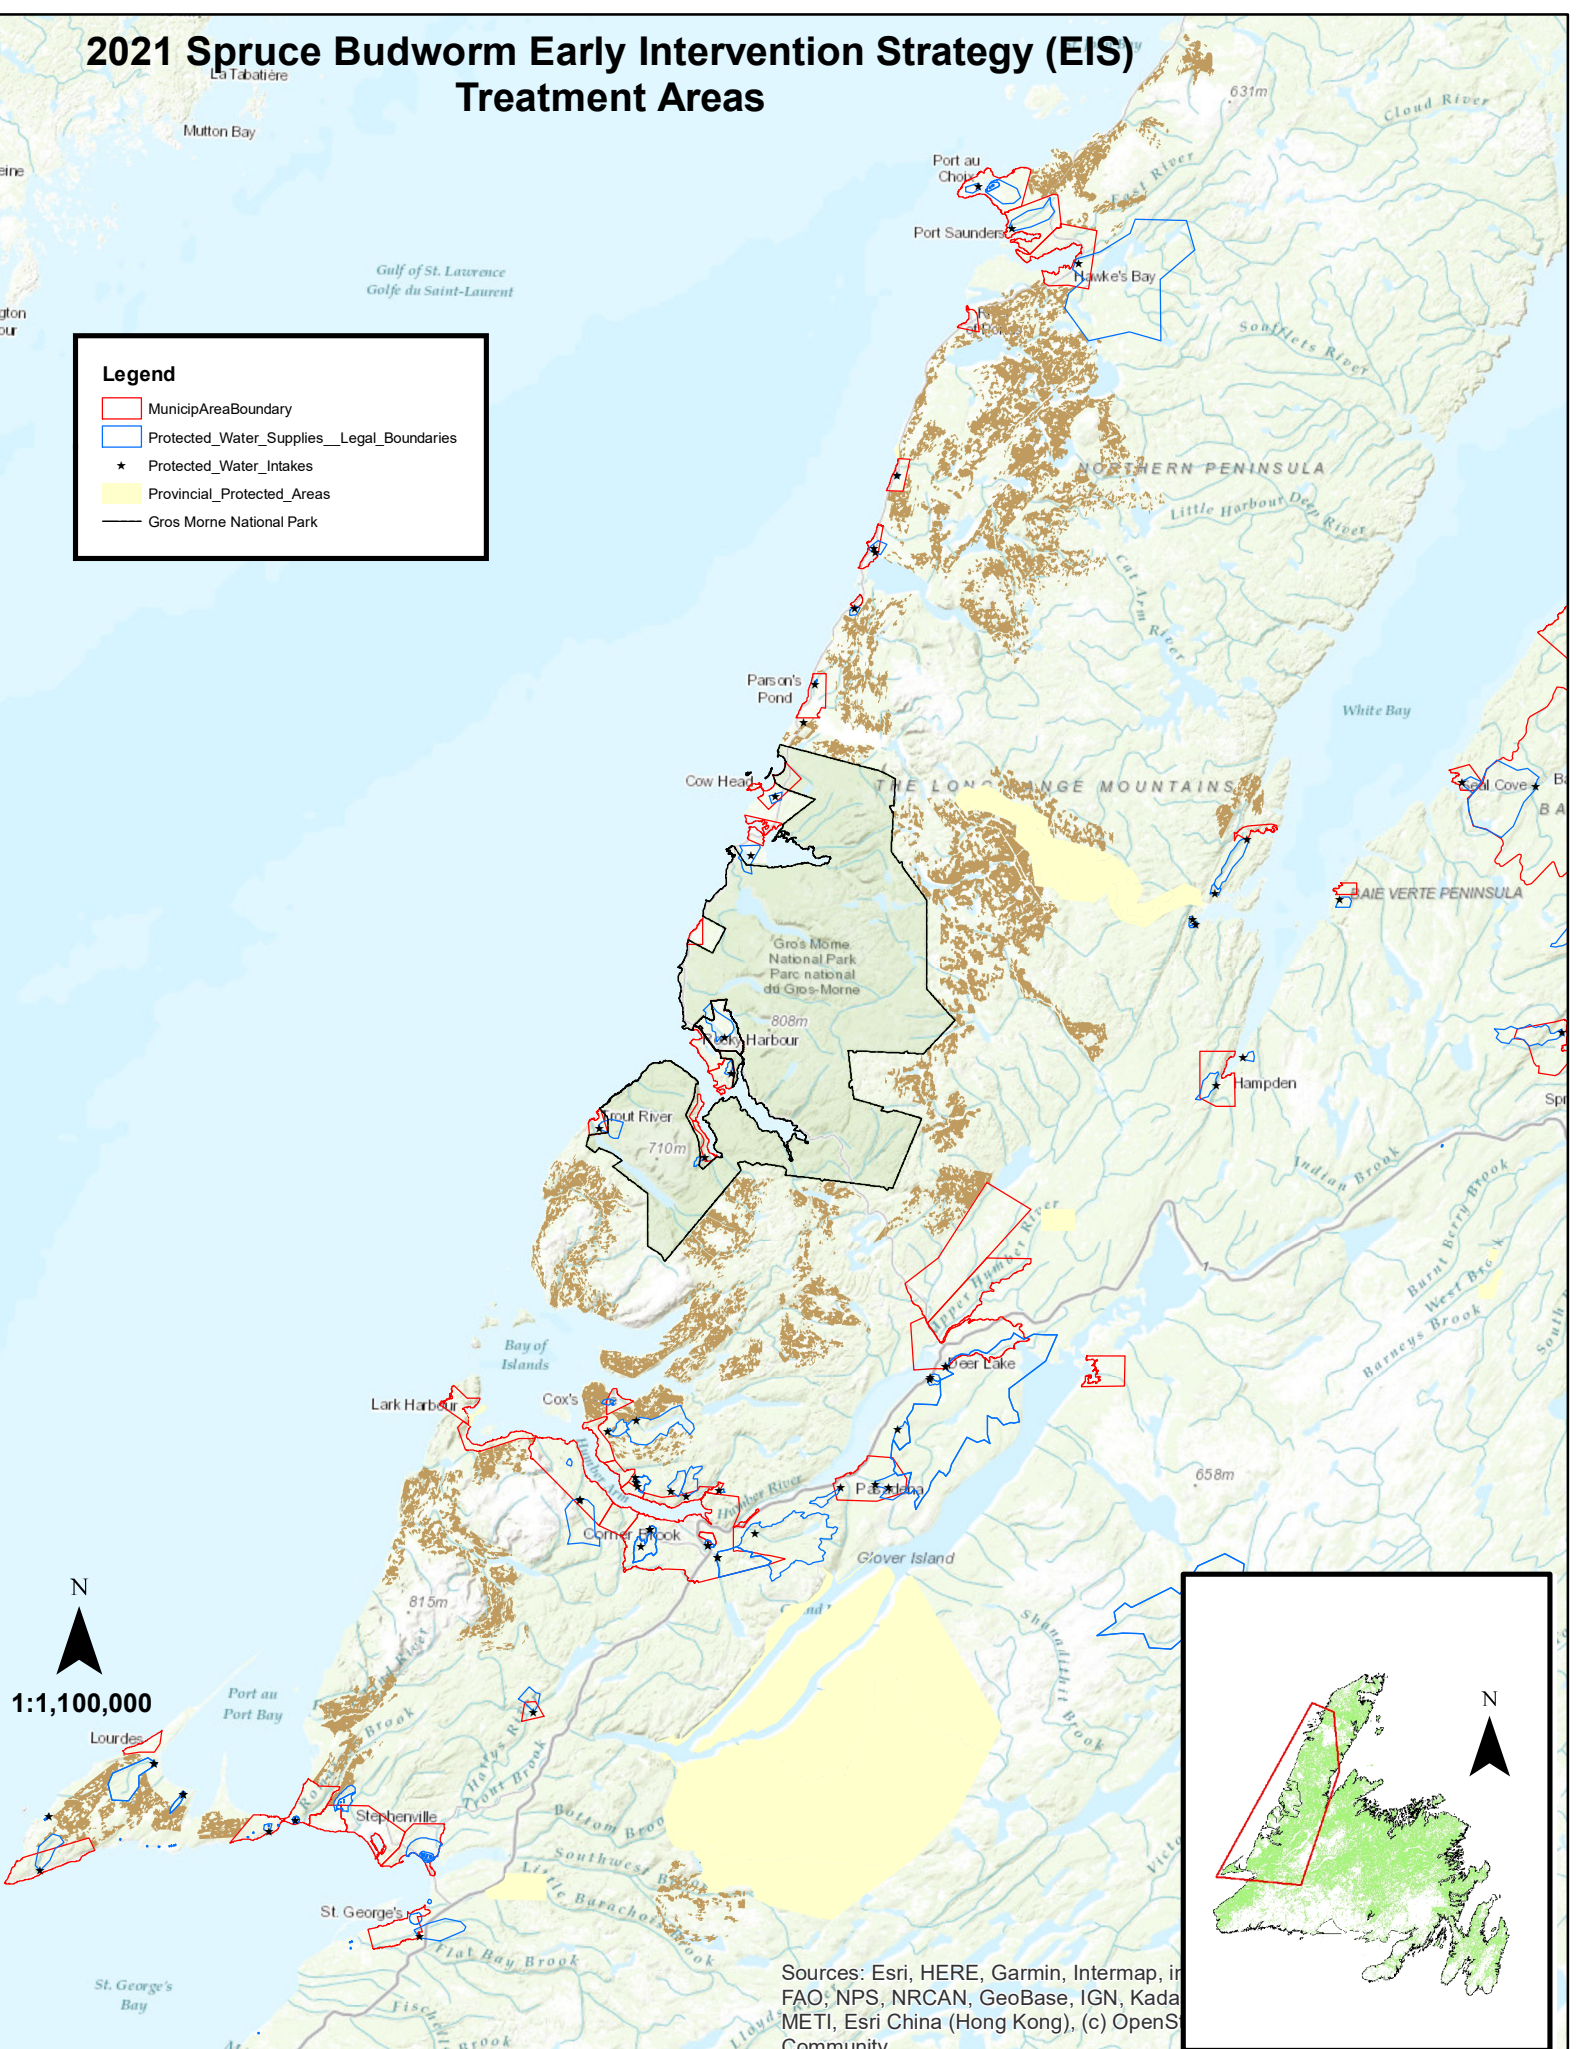

2021 Spruce Budworm Early Intervention Strategy (EIS) Treatment Areas

Legend

- Municipality Boundary
- Protected Water Supplies Legal Boundaries
- ★ Protected Water Intakes
- Provincial Protected Areas
- Gros Morne National Park

Sources: Esri, HERE, Garmin, Intermap, i
FAO; NPS, NRCAN, GeoBase, IGN, Kada
METI, Esri China (Hong Kong), (c) OpenS
Community