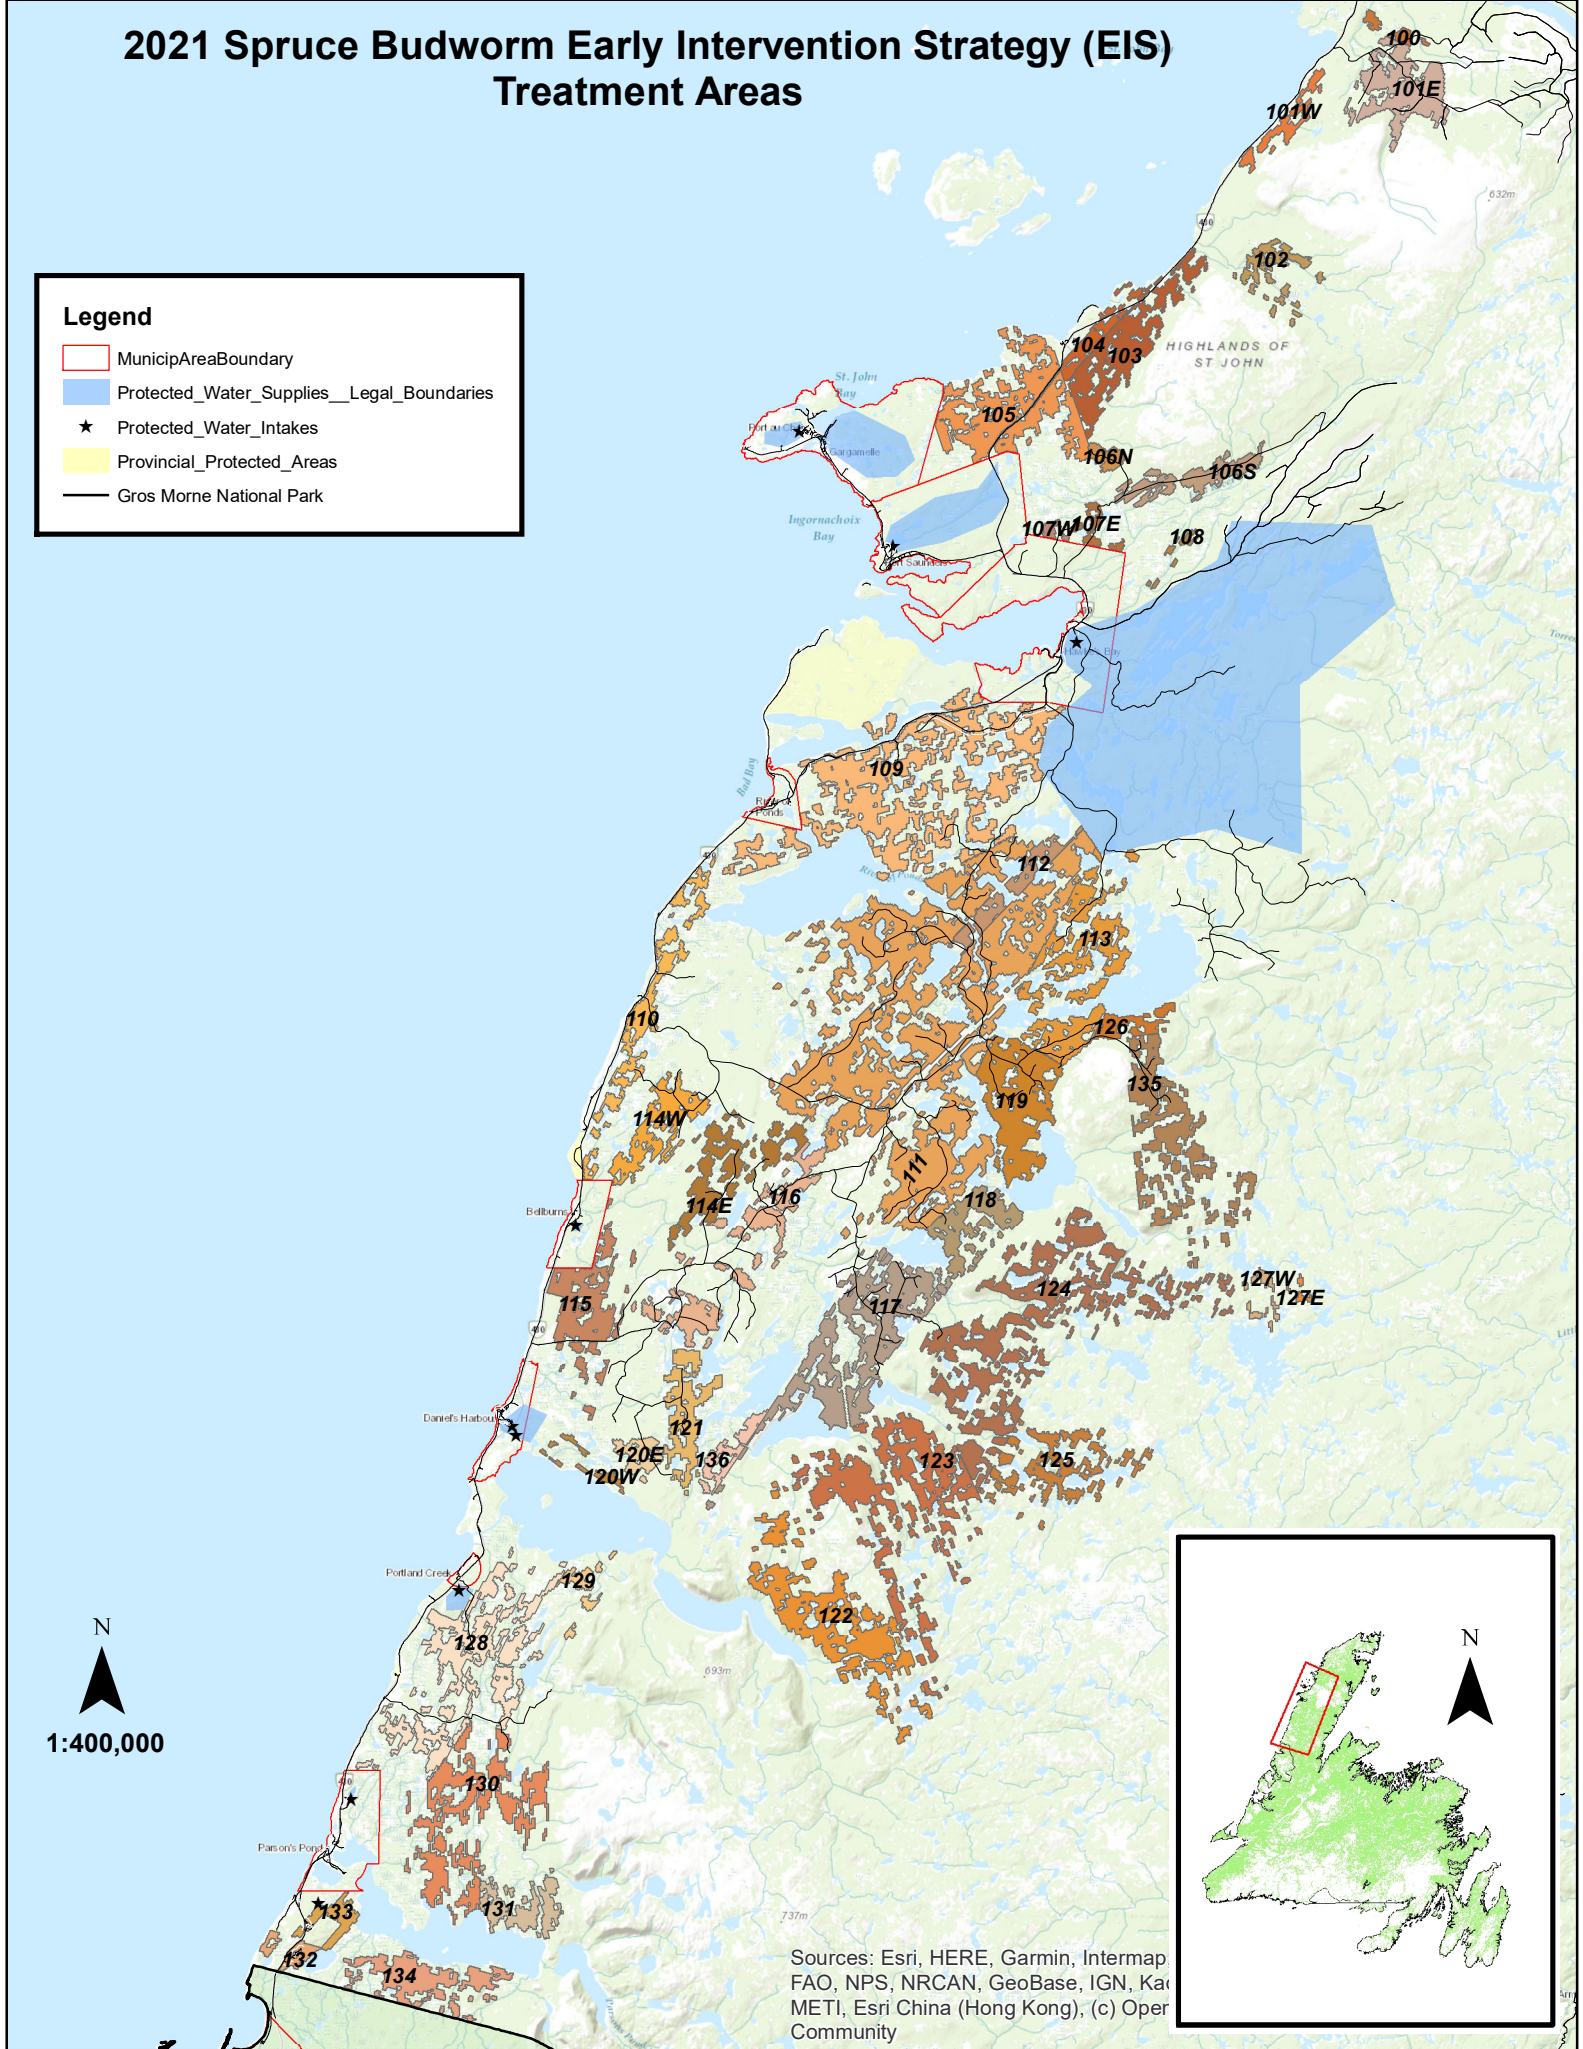

2021 Spruce Budworm Early Intervention Strategy (EIS) Treatment Areas

Legend

- MunicipAreaBoundary
- Protected_Water_Supplies_Legal_Boundaries
- ★ Protected_Water_Intakes
- Provincial_Protected_Areas
- Gros Morne National Park

Sources: Esri, HERE, Garmin, Intermap, FAO, NPS, NRCAN, GeoBase, IGN, Kartena, METI, Esri China (Hong Kong), (c) OpenStreetMap contributors, Swatch, and the GIS User Community