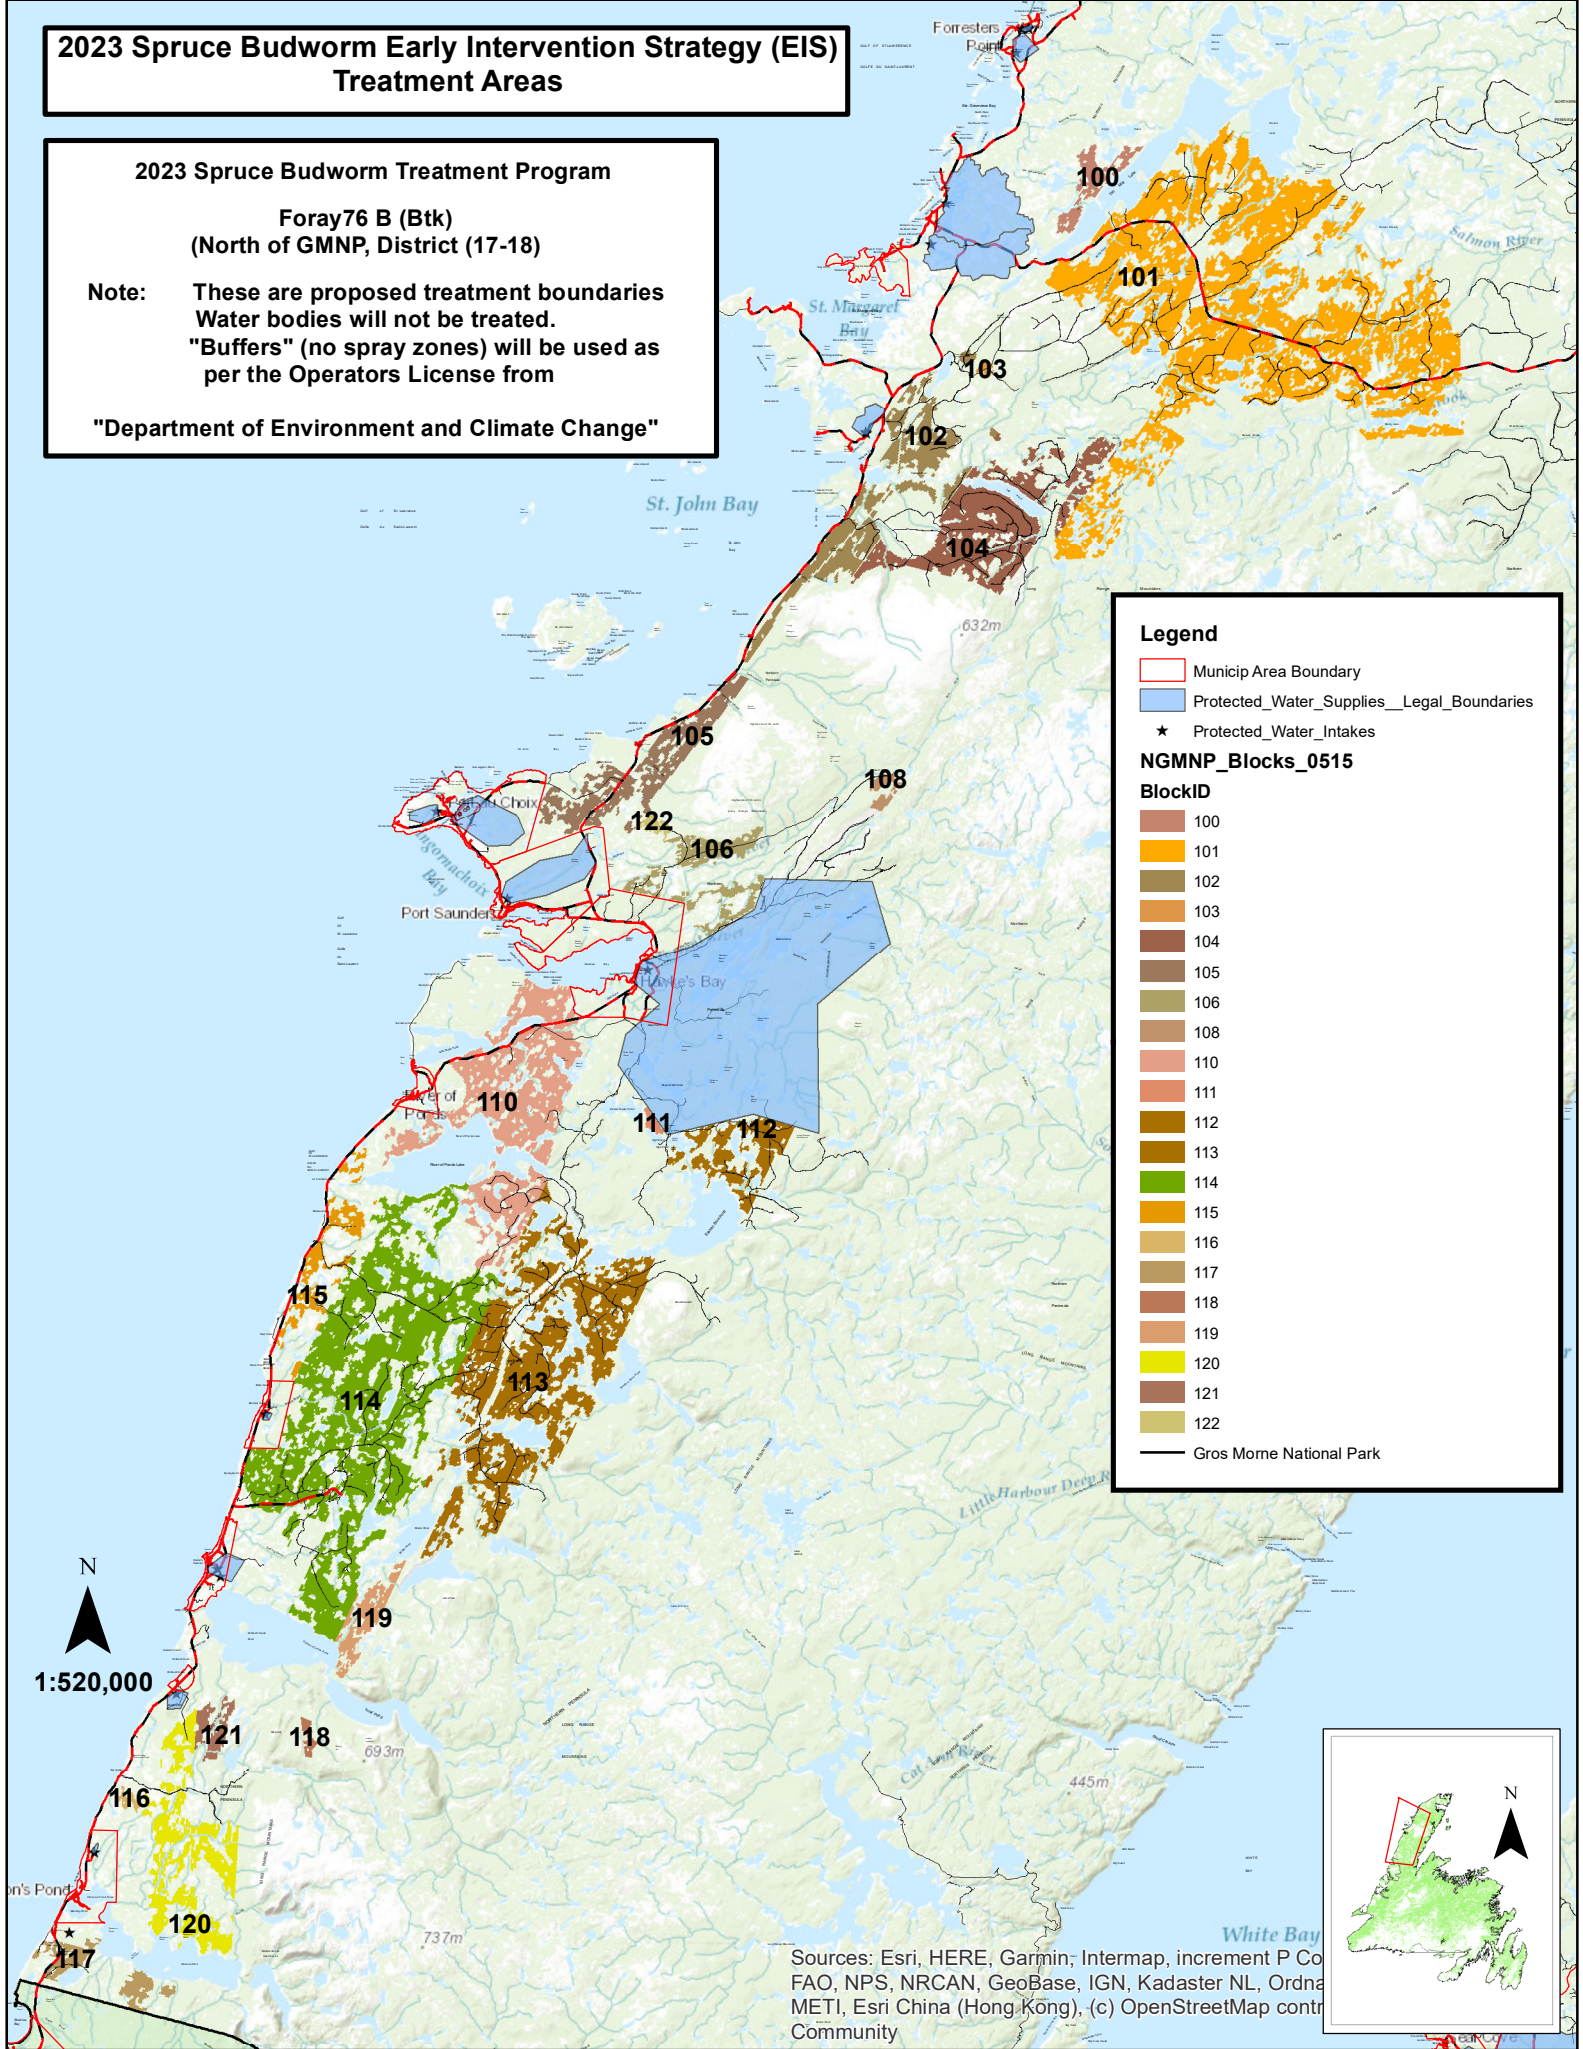

2023 Spruce Budworm Early Intervention Strategy (EIS) Treatment Areas

2023 Spruce Budworm Treatment Program

Foray76 B (Btk)
(North of GMNP, District (17-18))

Note: These are proposed treatment boundaries
Water bodies will not be treated.
"Buffers" (no spray zones) will be used as
per the Operators License from
"Department of Environment and Climate Change"

Legend

- Municip Area Boundary
- Protected_Water_Supplies_Legal_Boundaries
- ★ Protected_Water_Intakes

NGMNP_Blocks_0515

BlockID

- 100
- 101
- 102
- 103
- 104
- 105
- 106
- 108
- 110
- 111
- 112
- 113
- 114
- 115
- 116
- 117
- 118
- 119
- 120
- 121
- 122

— Gros Morne National Park

N
1:520,000

Sources: Esri, HERE, Garmin; Intermap, increment P Co
FAO, NPS, NRCAN, GeoBase, IGN, Kadaster NL, Ordn
METI, Esri China (Hong Kong), (c) OpenStreetMap contr
Community