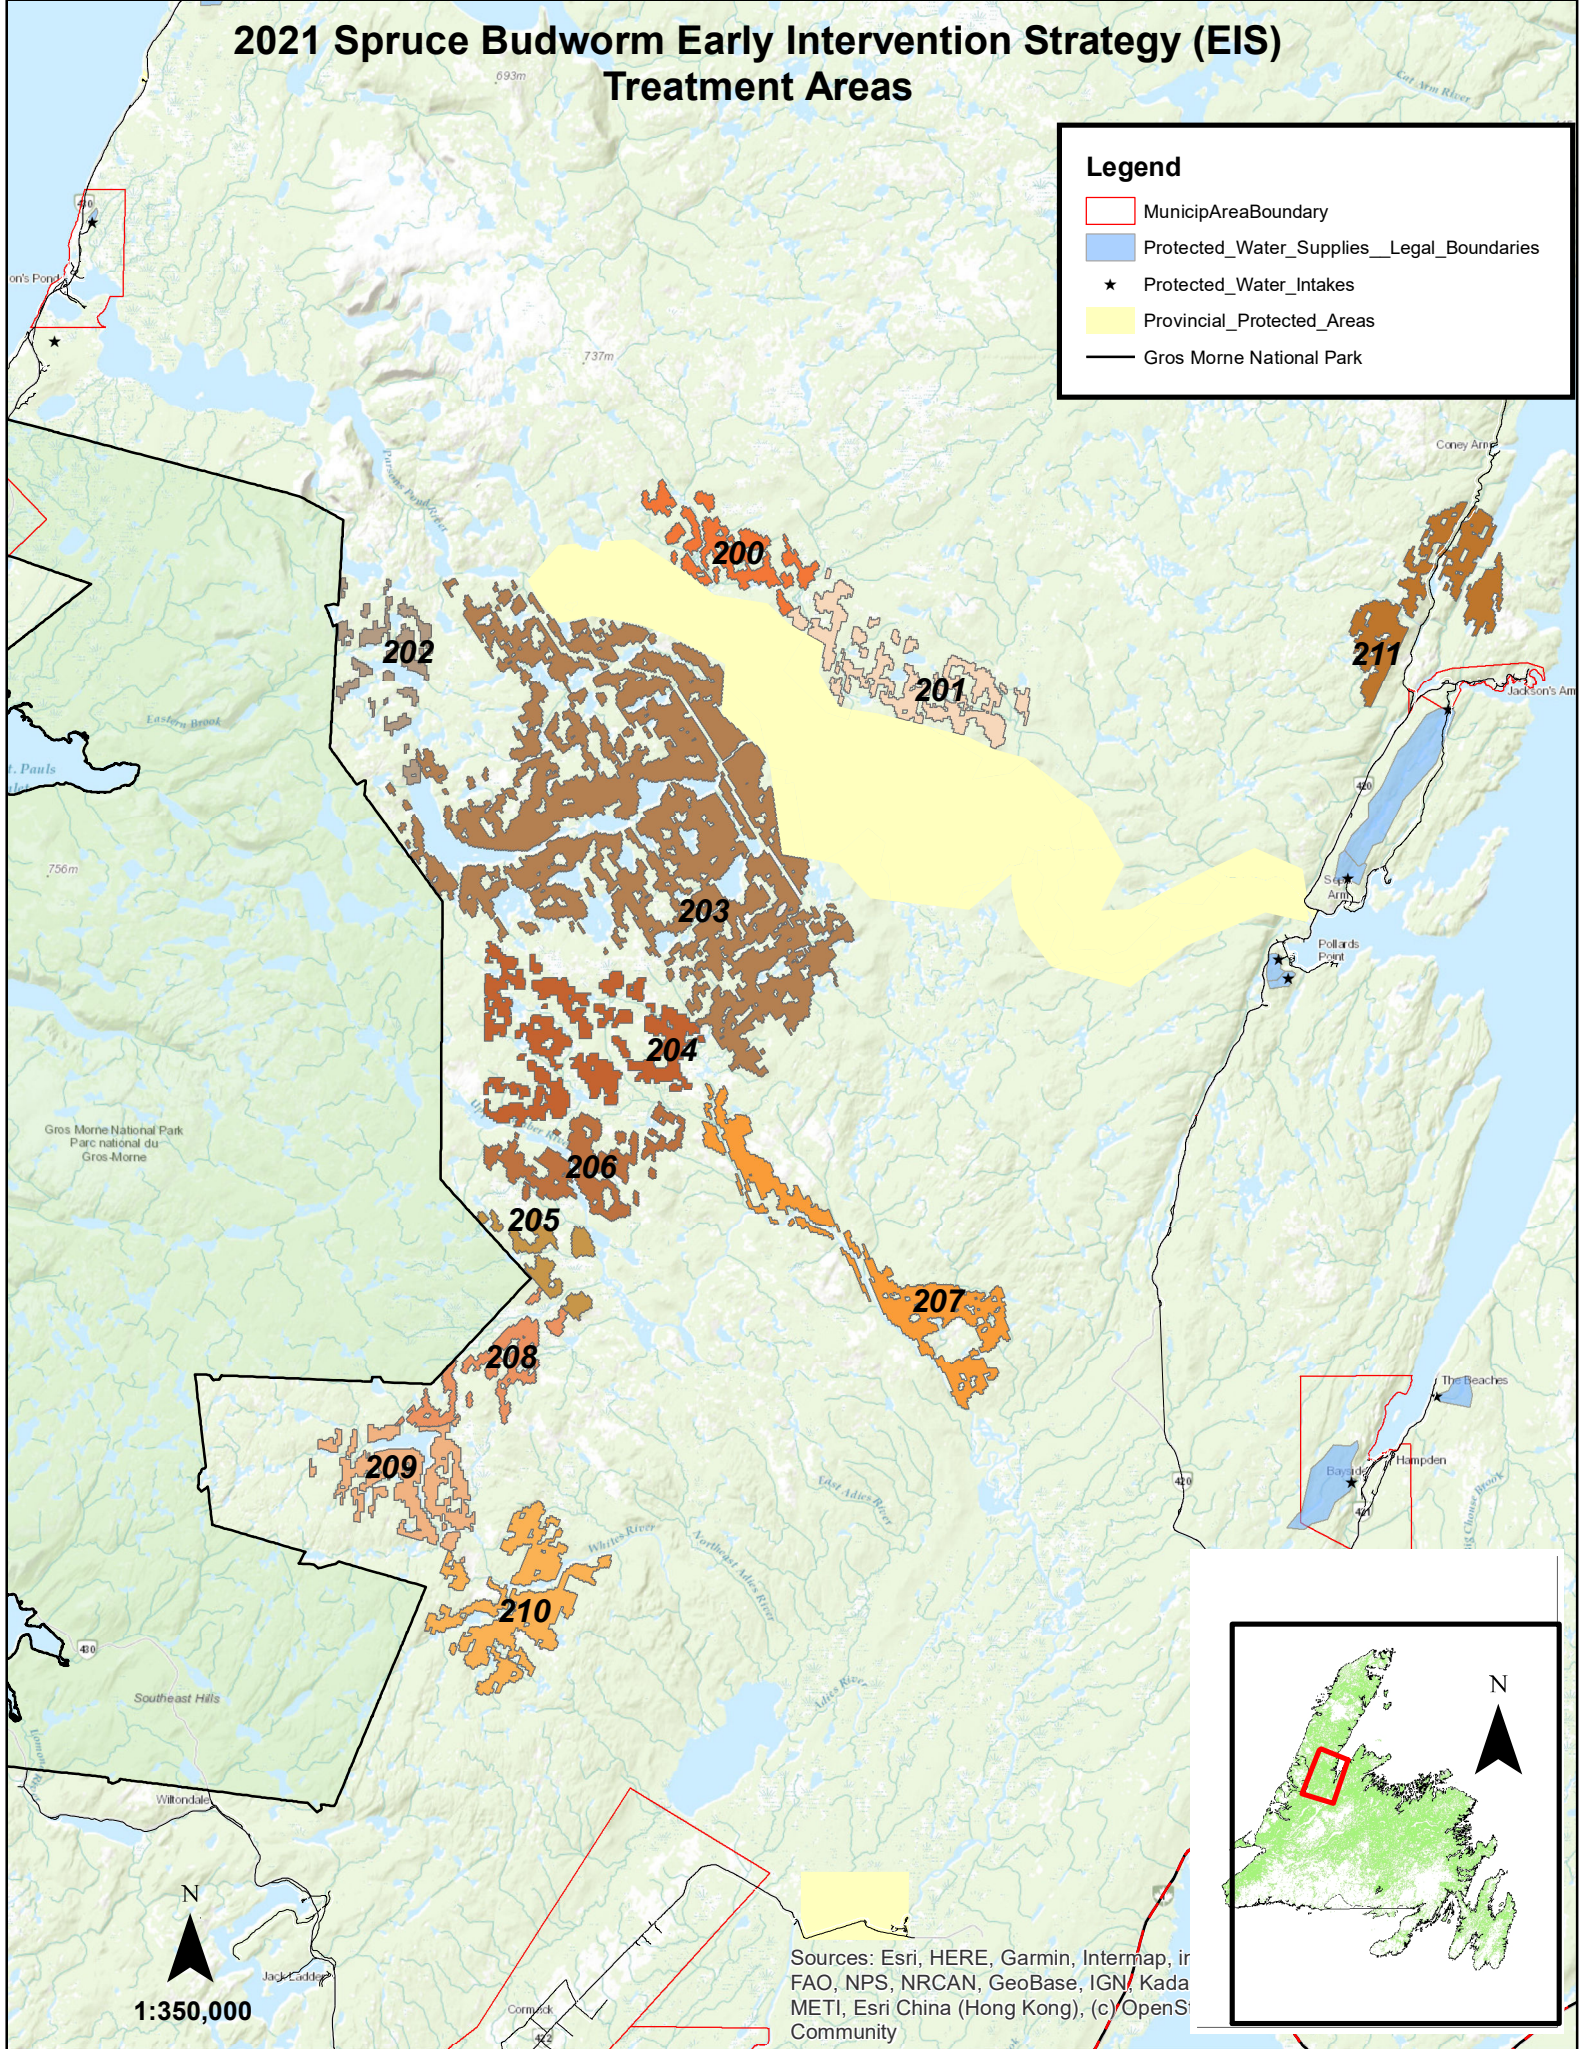

2021 Spruce Budworm Early Intervention Strategy (EIS) Treatment Areas

Legend

- MunicipalAreaBoundary
- Protected_Water_Supplies_Legal_Boundaries
- Protected_Water_Intakes
- Provincial_Protected_Areas
- Gros Morne National Park

Sources: Esri, HERE, Garmin, Intermap, iir
FAO, NPS, NRCAN, GeoBase, IGN, Kada
METI, Esri China (Hong Kong), (c) OpenS
Community