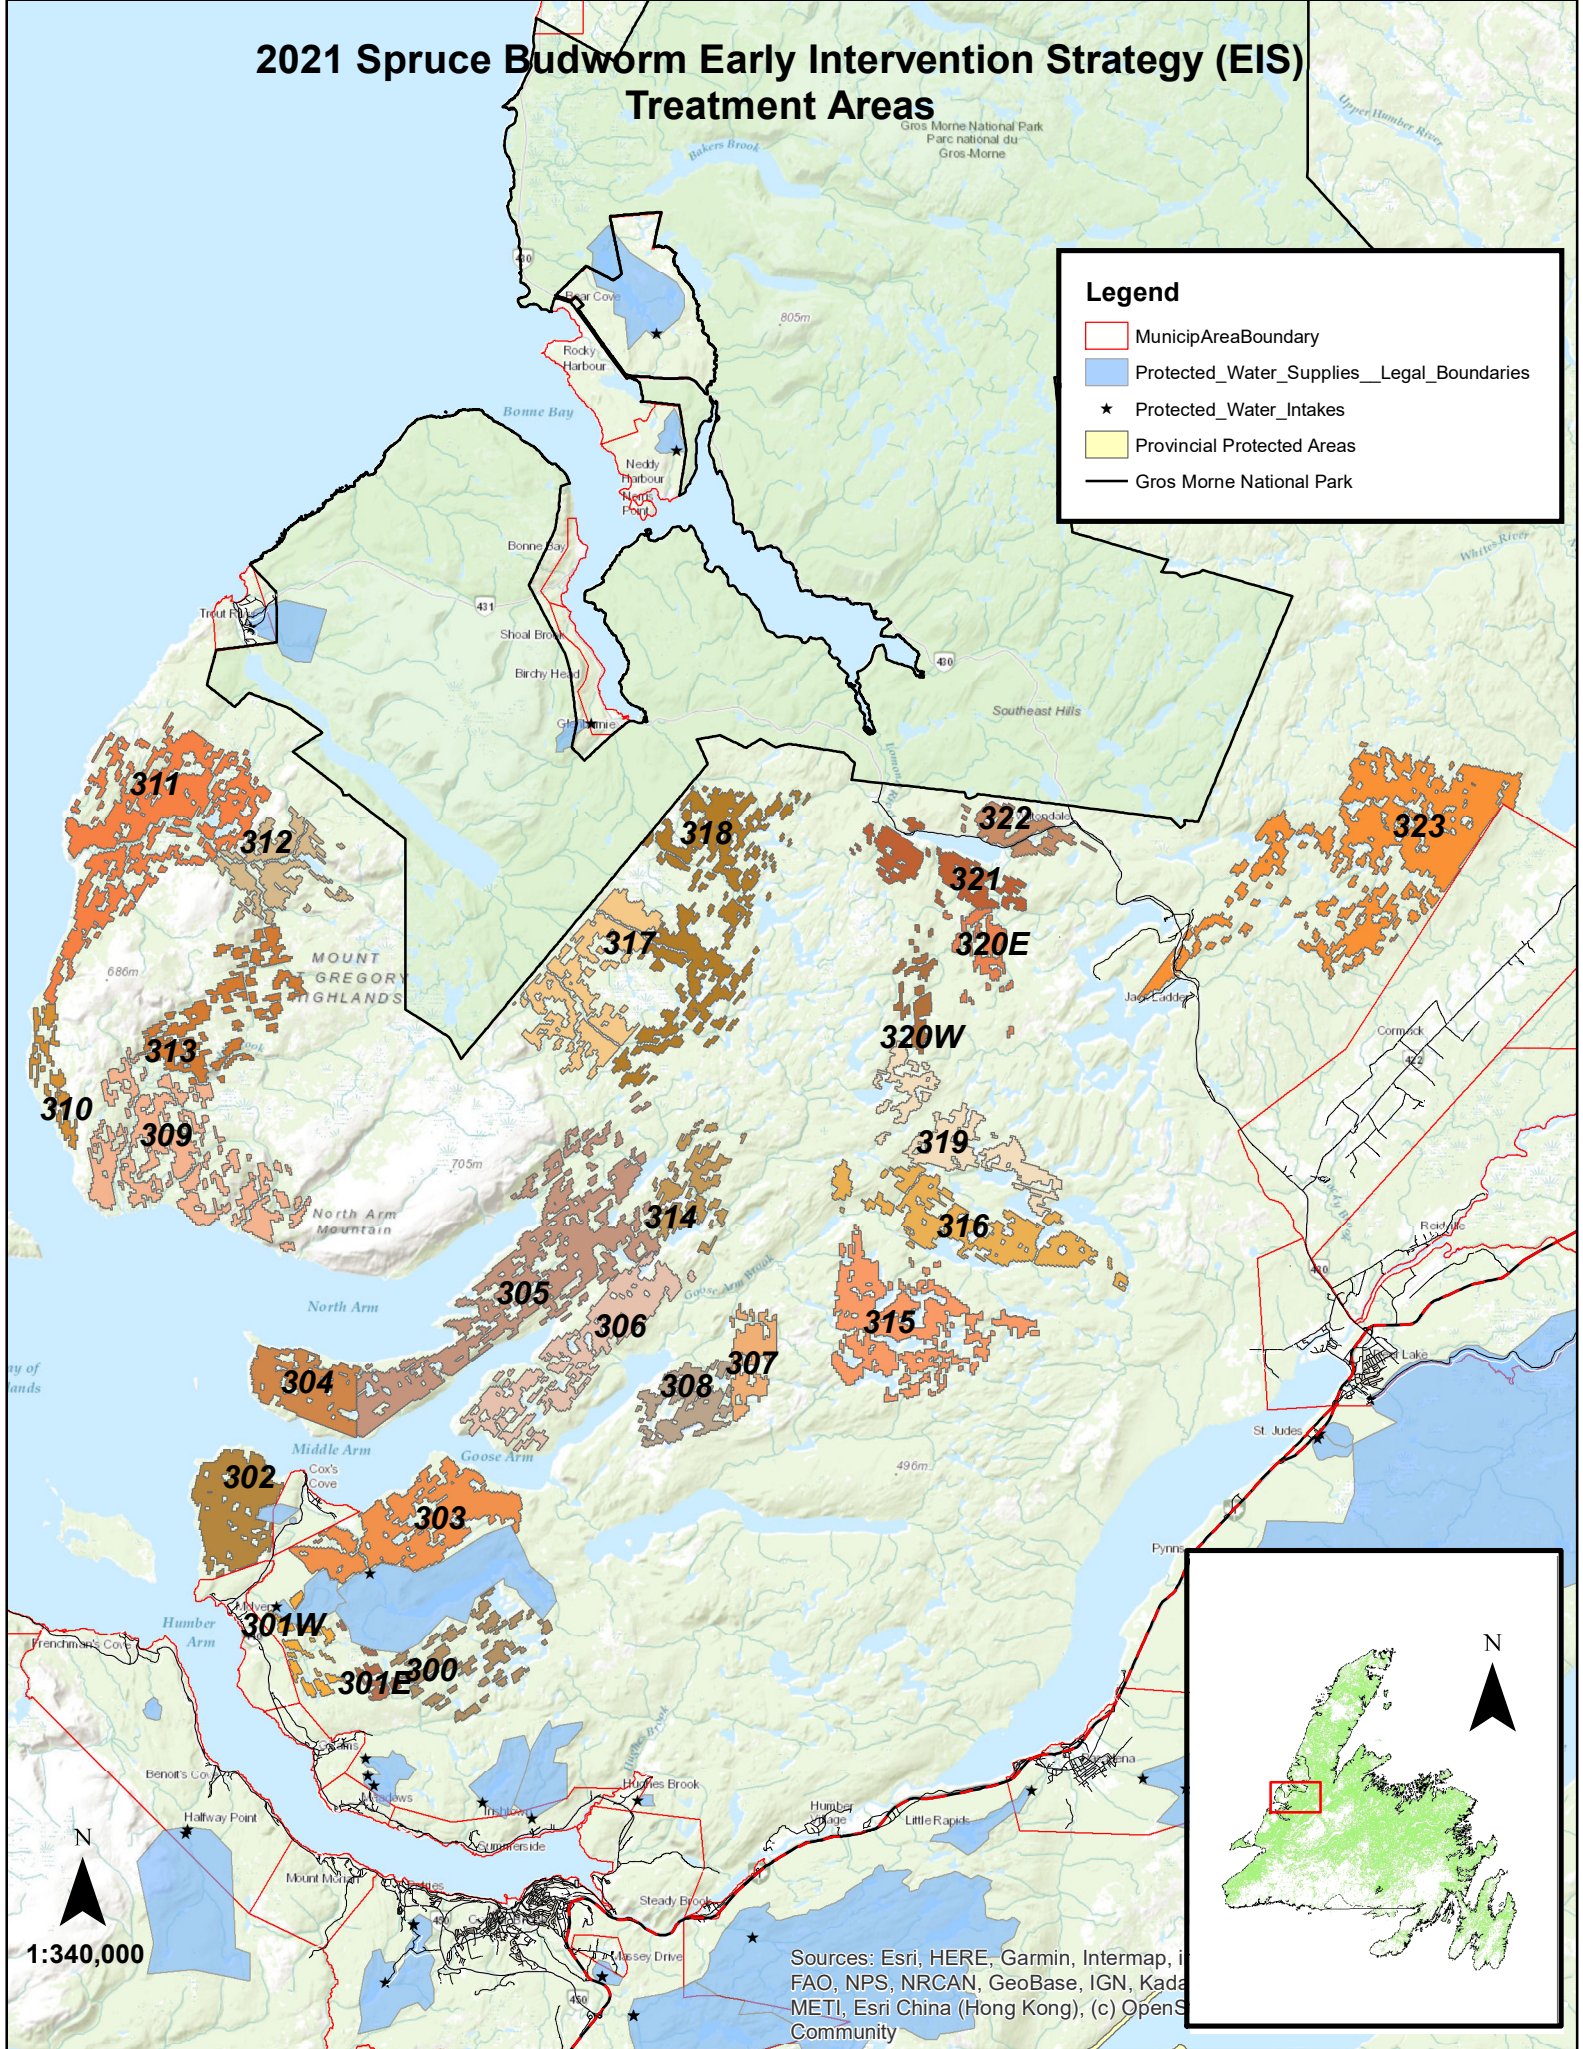

2021 Spruce Budworm Early Intervention Strategy (EIS) Treatment Areas

Legend

- Municipality Boundary
- Protected Water Supplies Legal Boundaries
- ★ Protected Water Intakes
- Provincial Protected Areas
- Gros Morne National Park

1:340,000

Sources: Esri, HERE, Garmin, Intermap, i
FAO, NPS, NRCAN, GeoBase, IGN, Kada
METI, Esri China (Hong Kong), (c) OpenS
Community