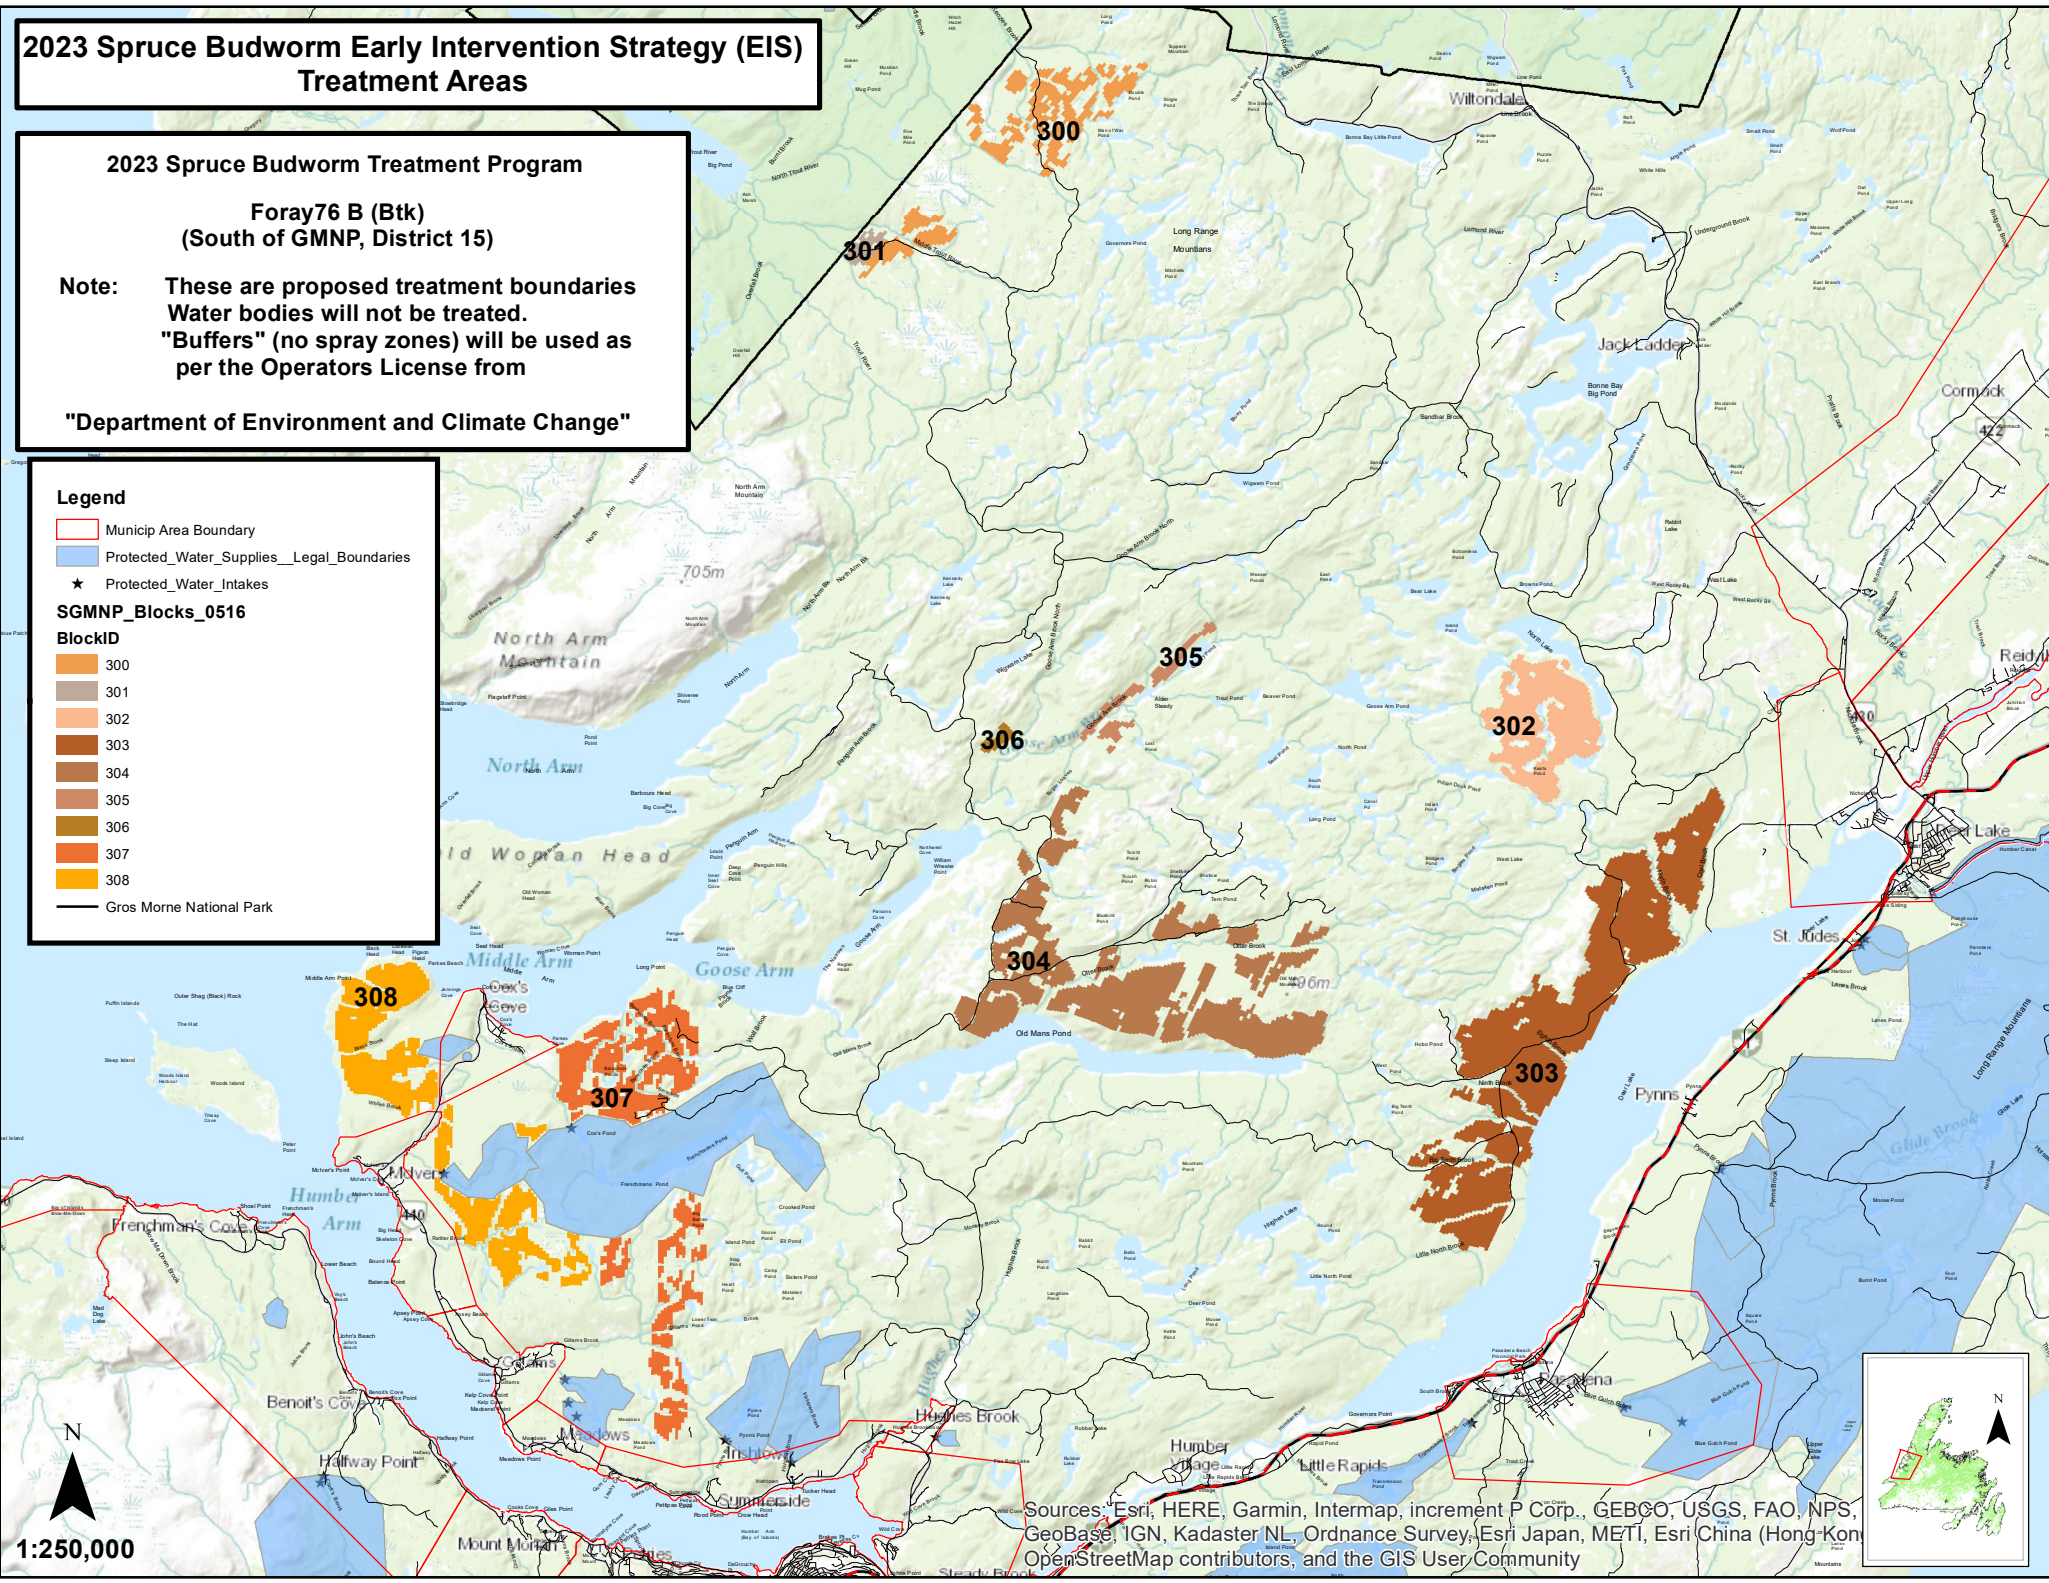

# 2023 Spruce Budworm Early Intervention Strategy (EIS) Treatment Areas

## 2023 Spruce Budworm Treatment Program

Foray76 B (Btk)  
(South of GMNP, District 15)

**Note:** These are proposed treatment boundaries  
Water bodies will not be treated.  
"Buffers" (no spray zones) will be used as  
per the Operators License from

"Department of Environment and Climate Change"

### Legend

- Municip Area Boundary
- Protected\_Water\_Supplies\_\_Legal\_Boundaries
- ★ Protected\_Water\_Intakes
- SGMNP\_Blocks\_0516**
- BlockID**
- 300
- 301
- 302
- 303
- 304
- 305
- 306
- 307
- 308
- Gros Morne National Park