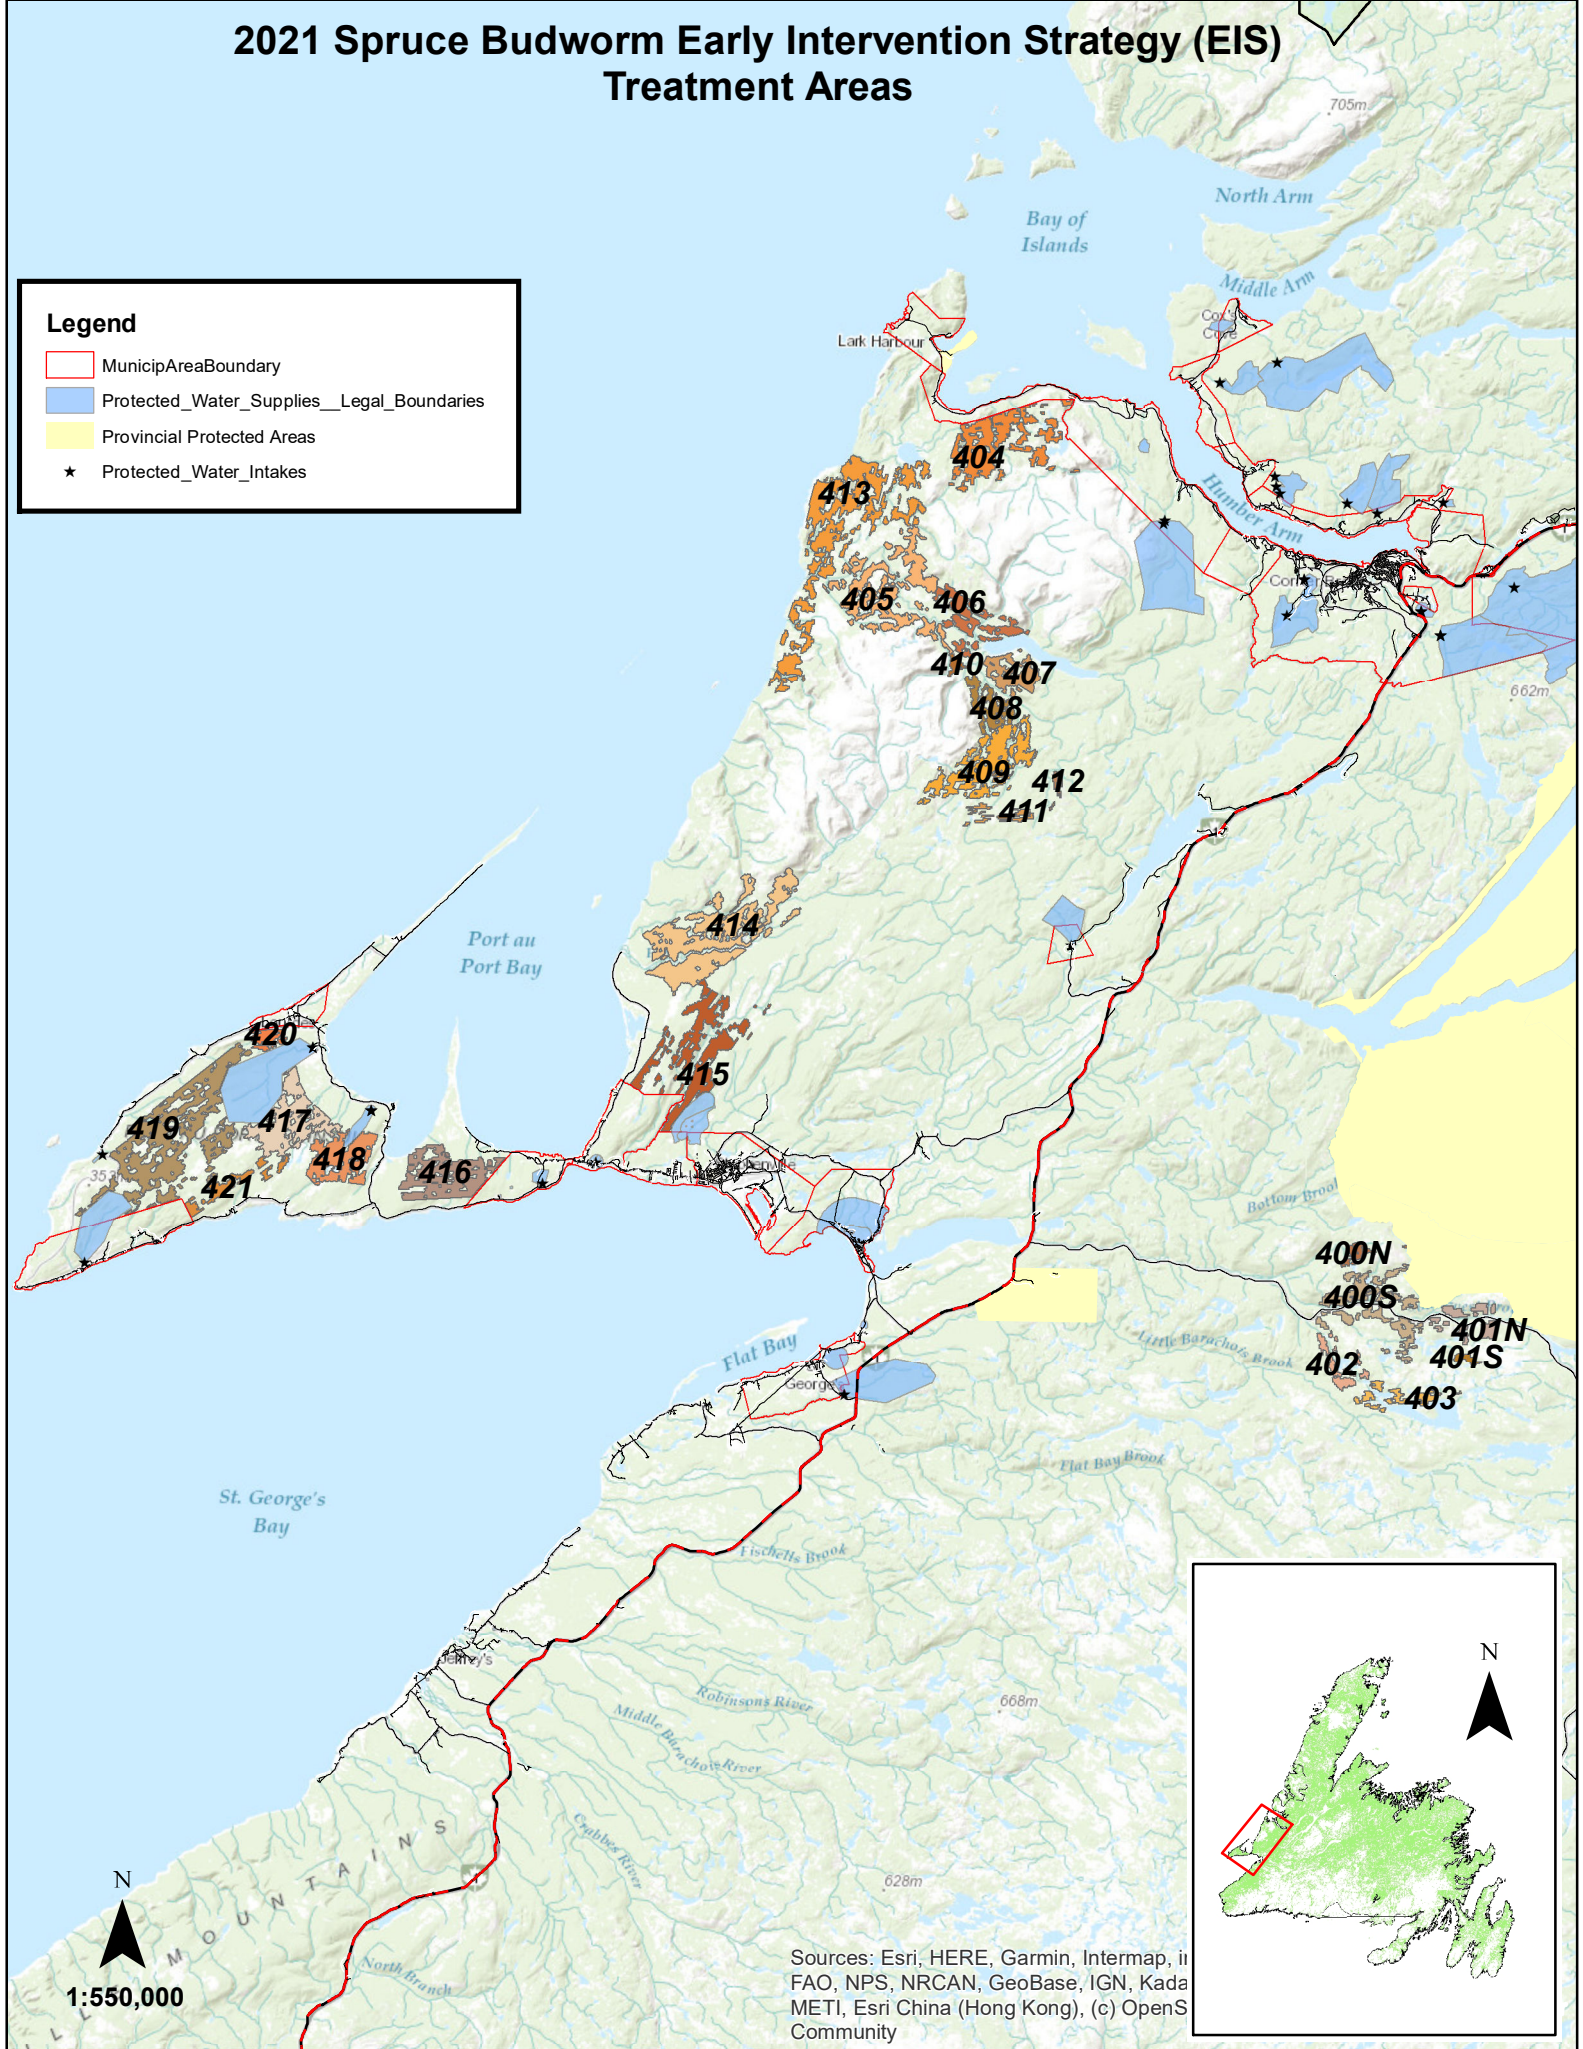

2021 Spruce Budworm Early Intervention Strategy (EIS) Treatment Areas

Legend

- Municipality Boundary
- Protected Water Supplies Legal Boundaries
- Provincial Protected Areas
- ★ Protected Water Intakes

Sources: Esri, HERE, Garmin, Intermap, i
FAO, NPS, NRCAN, GeoBase, IGN, Kada
METI, Esri China (Hong Kong), (c) OpenS
Community

1:550,000