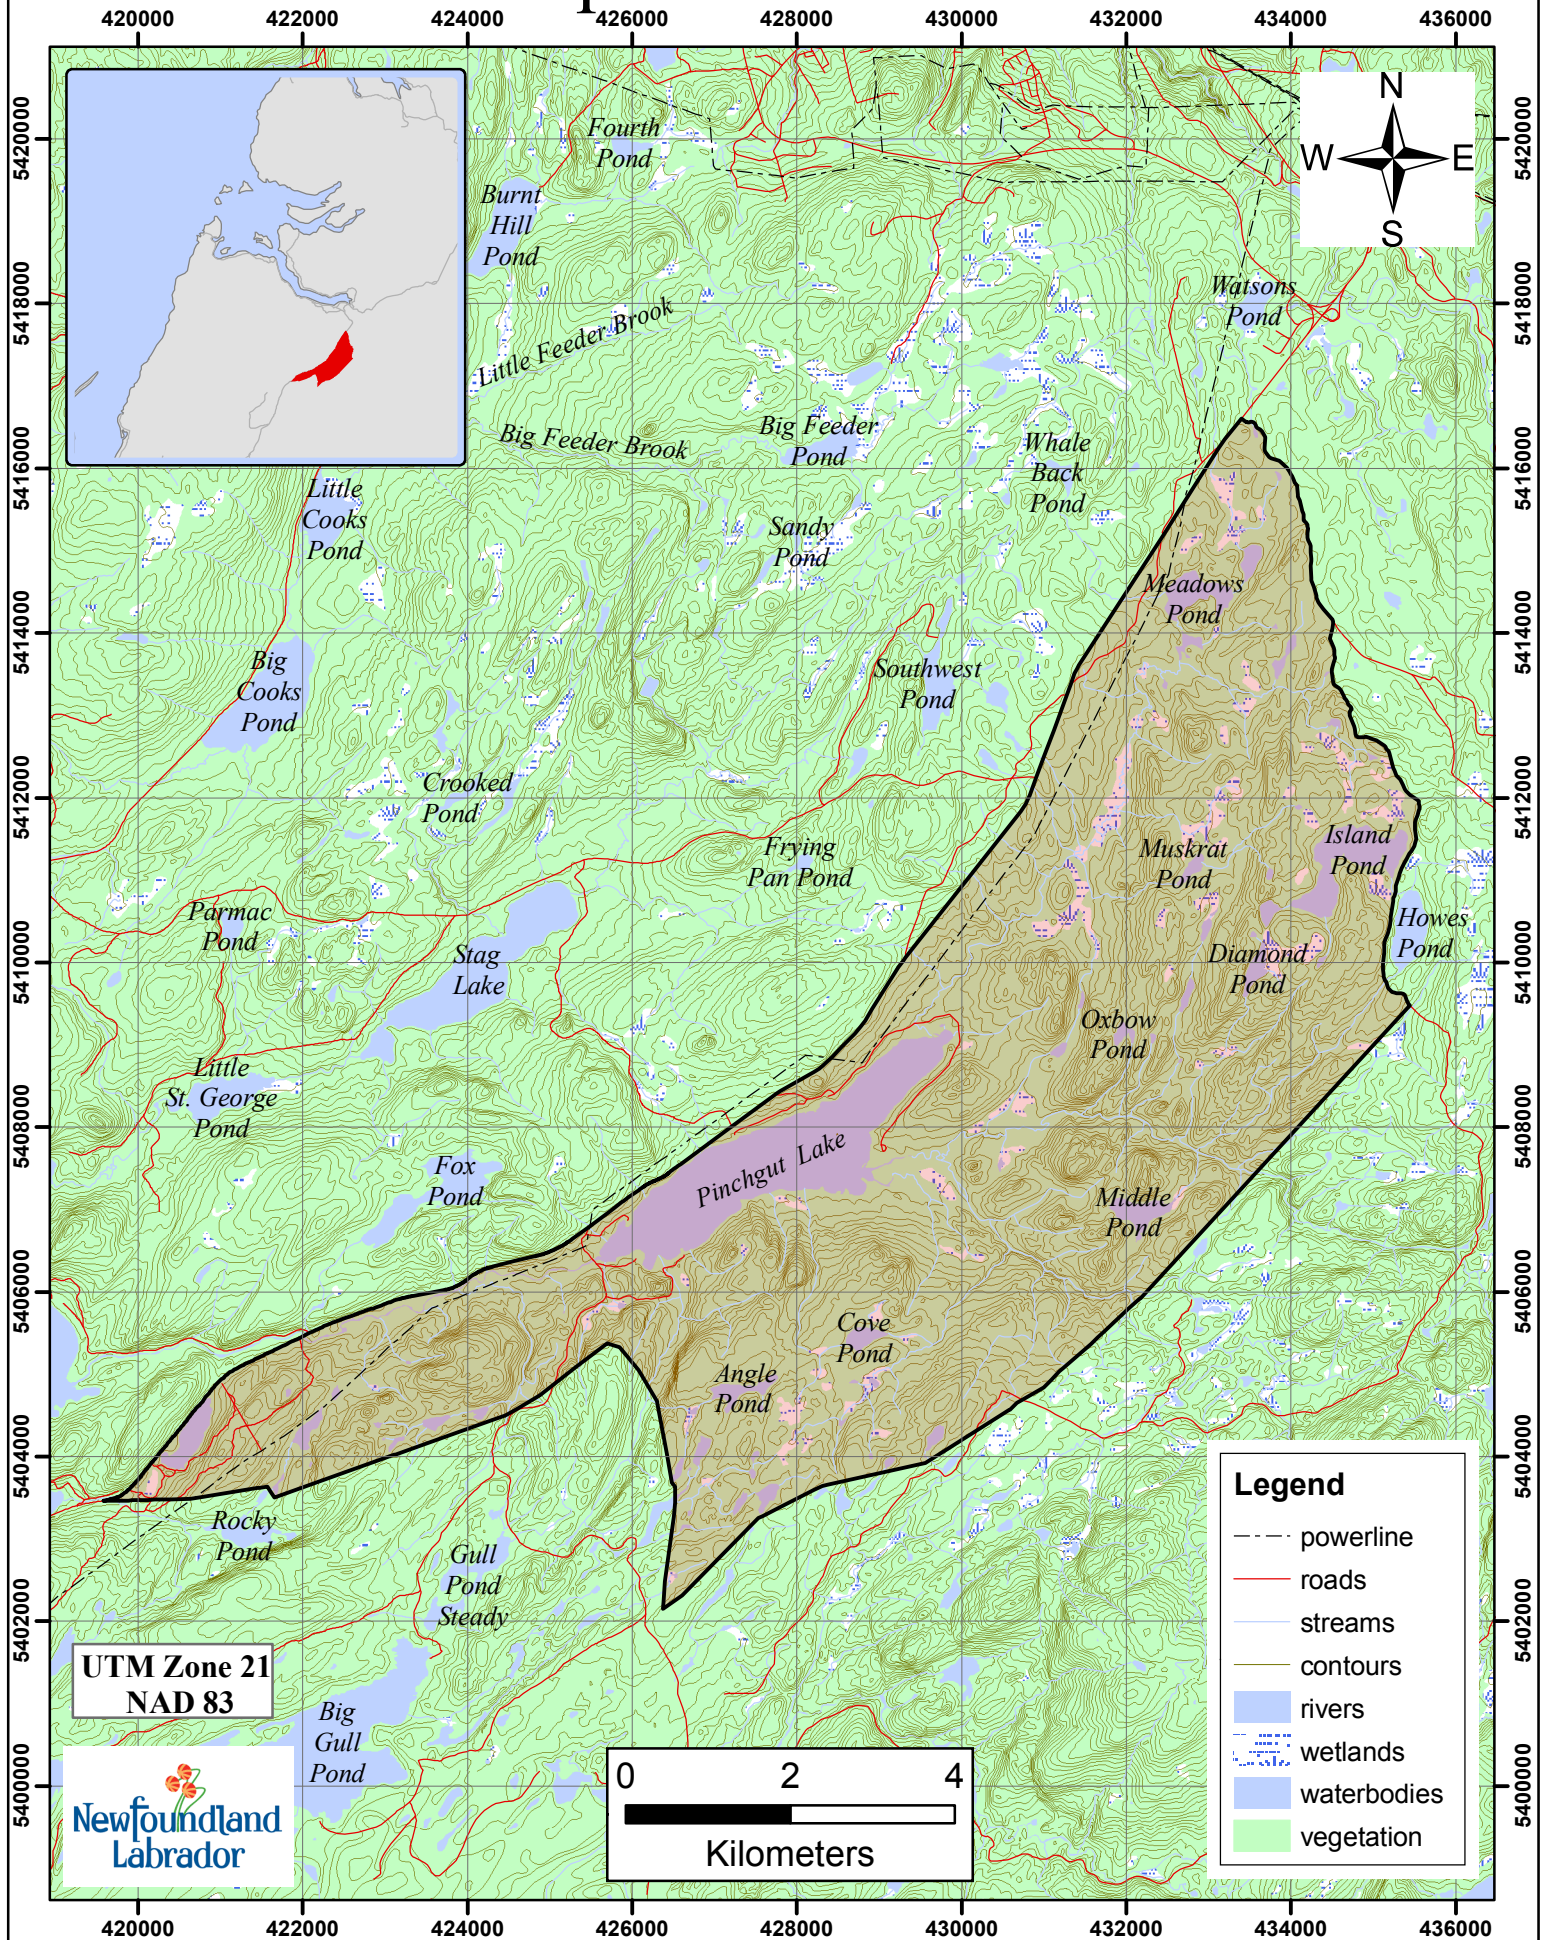

# Beaver Trapline 271 Fur Zone 10

UTM Zone 21  
NAD 83

**Legend**

- powerline
- roads
- streams
- contours
- rivers
- wetlands
- waterbodies
- vegetation