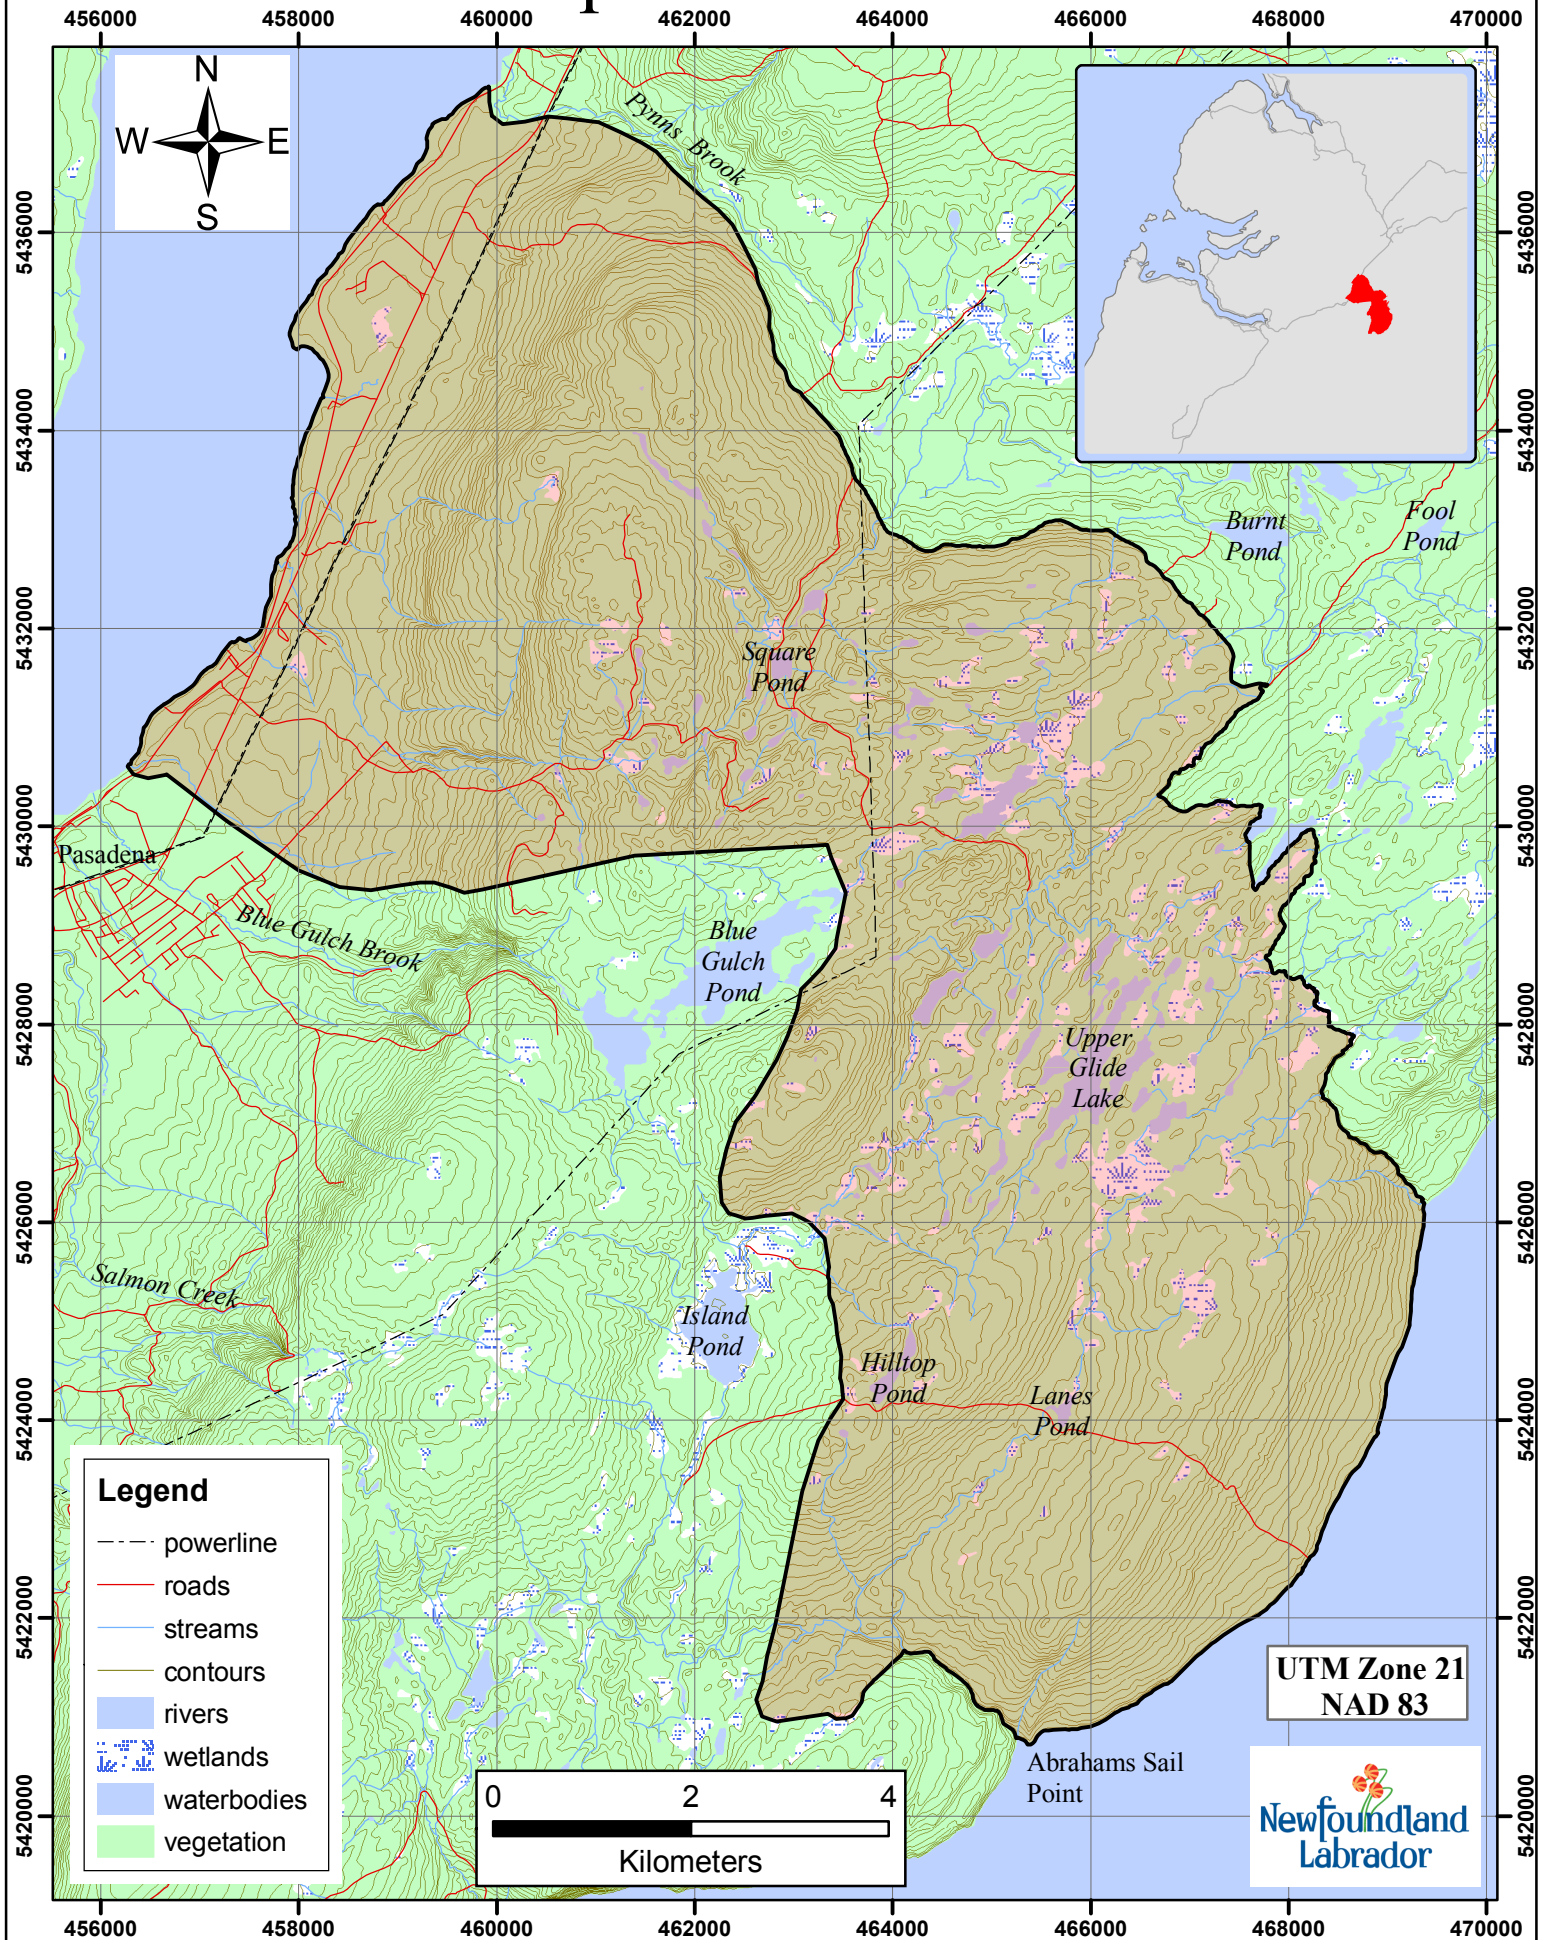

Beaver Trapline 274 Fur Zone 10

- Legend**
- powerline
 - roads
 - streams
 - contours
 - rivers
 - wetlands
 - waterbodies
 - vegetation

UTM Zone 21
NAD 83