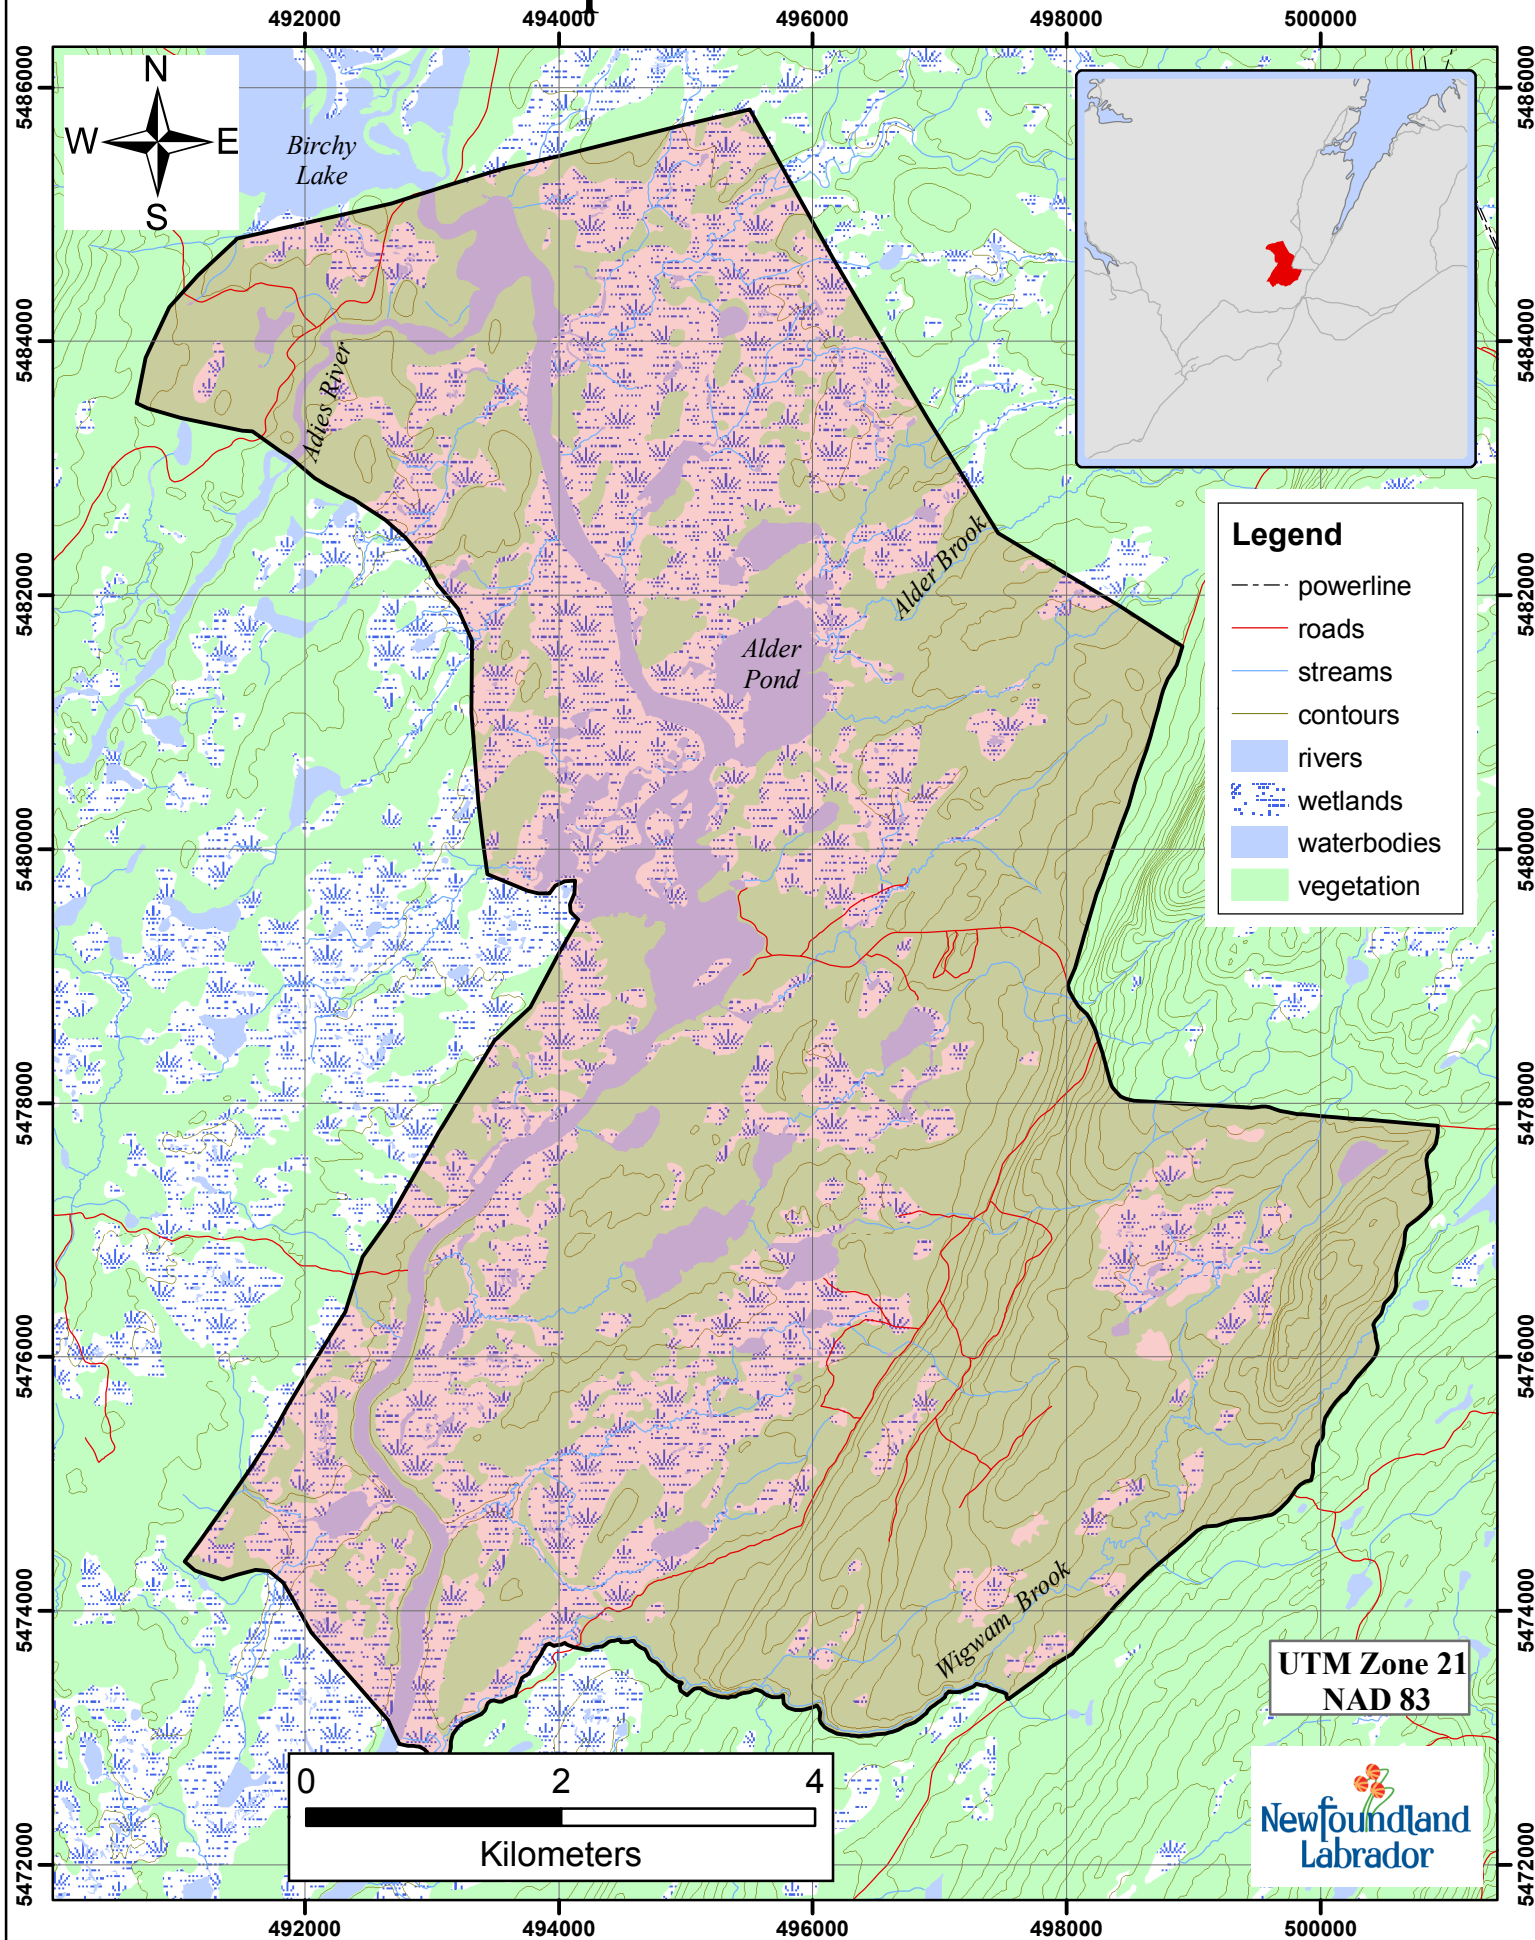

Beaver Trapline 287 Fur Zone 10

Legend

- powerline
- roads
- streams
- contours
- rivers
- ★ wetlands
- waterbodies
- vegetation

UTM Zone 21
NAD 83