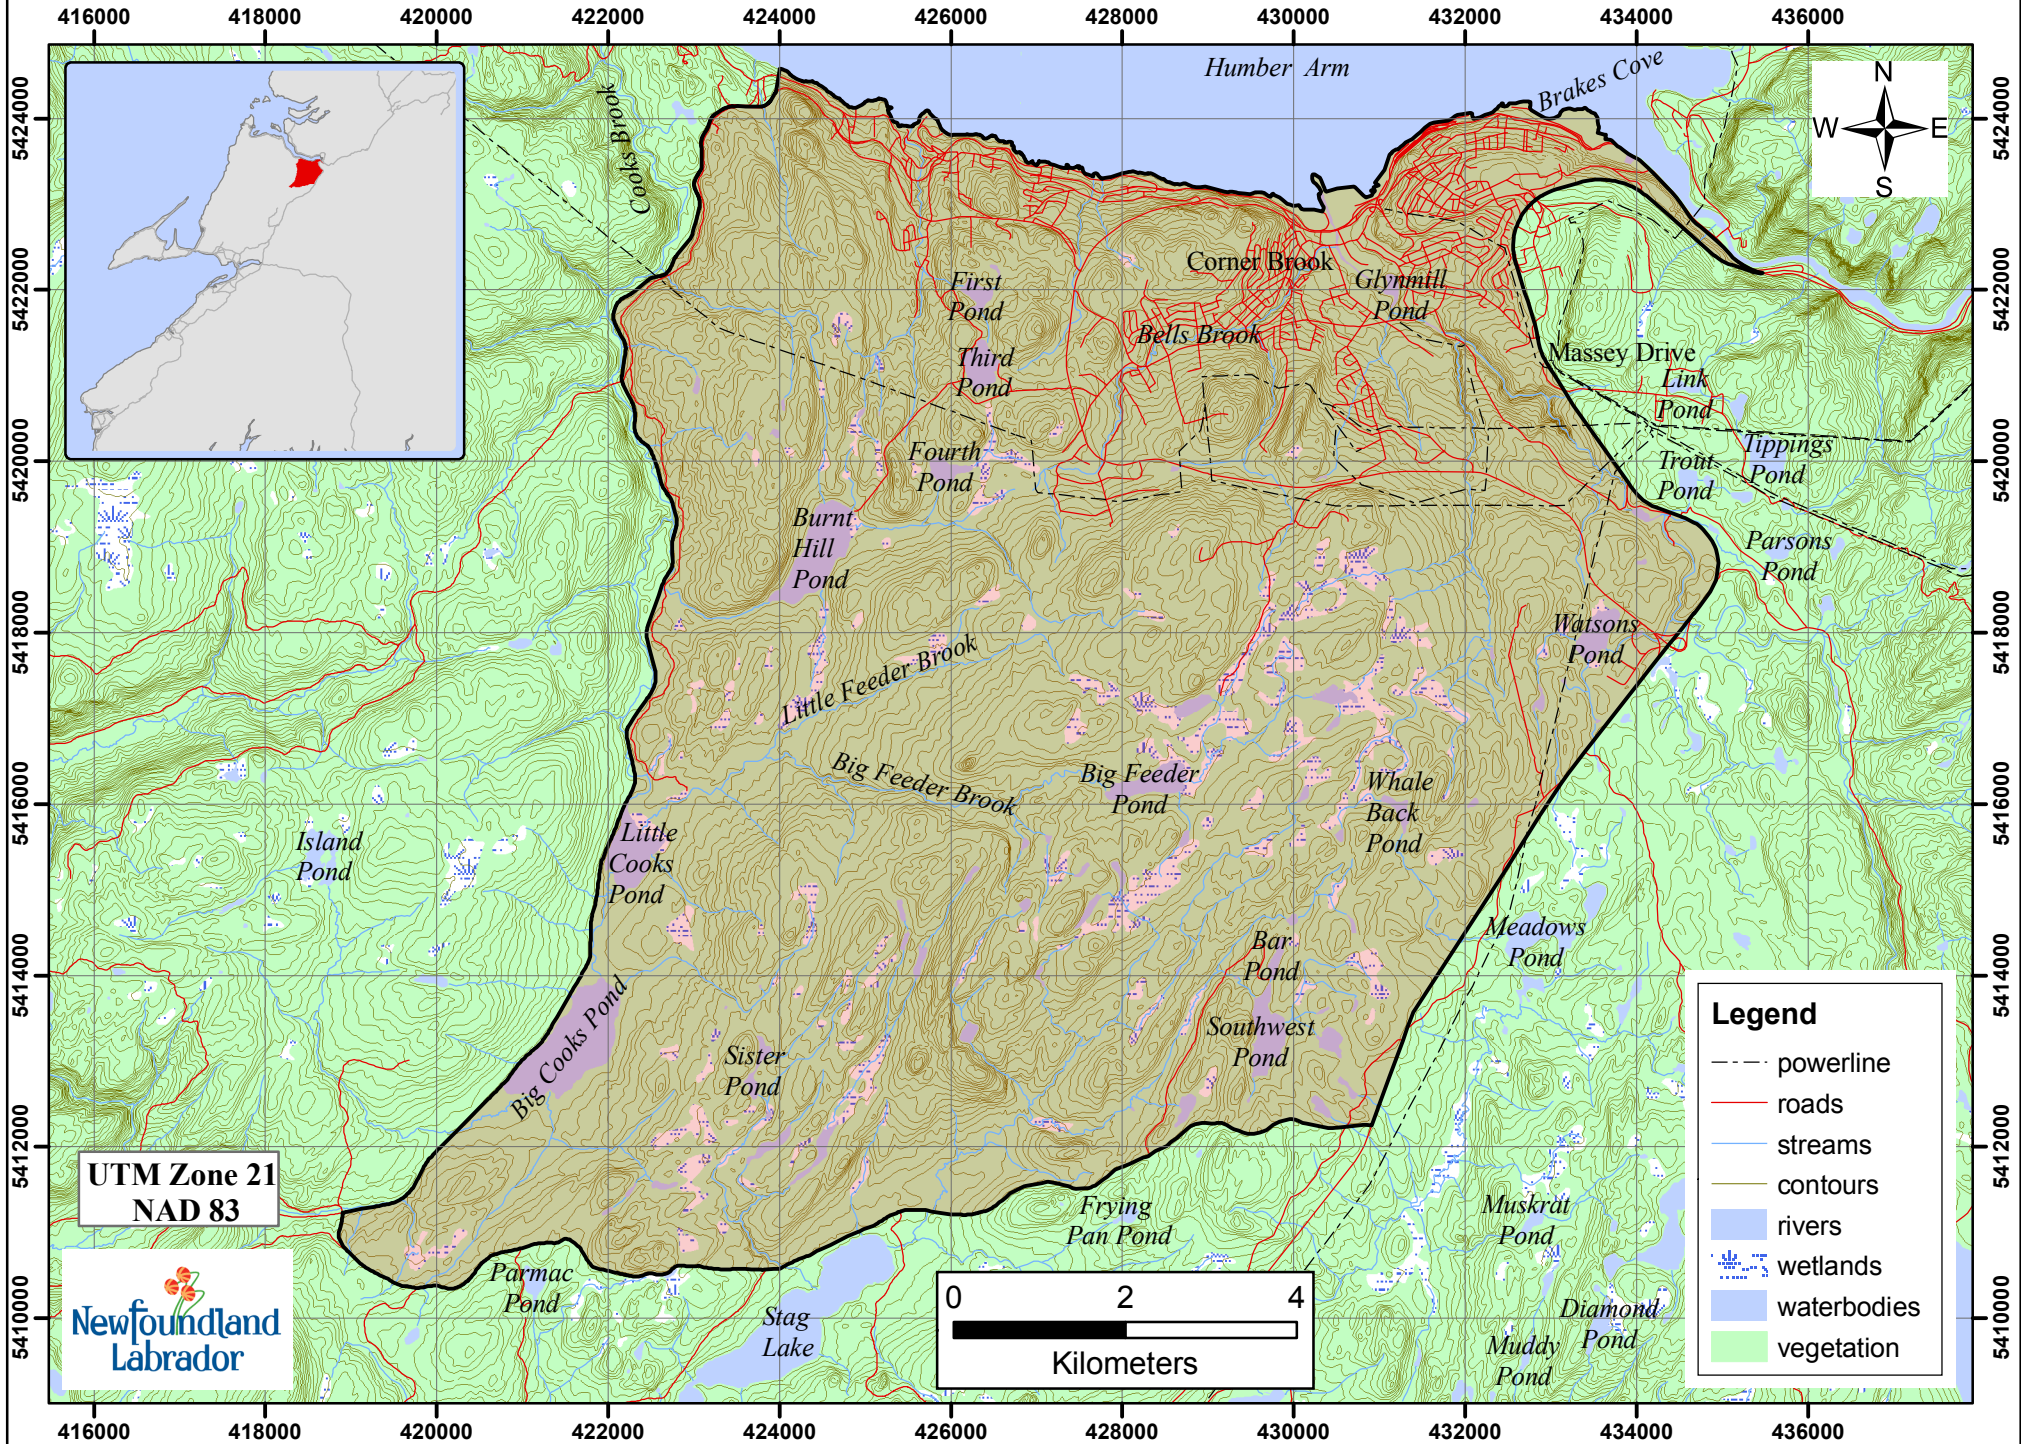

# Beaver Trapline 302 Fur Zone 10

Legend	
	powerline
	roads
	streams
	contours
	rivers
	wetlands
	waterbodies
	vegetation

UTM Zone 21  
NAD 83