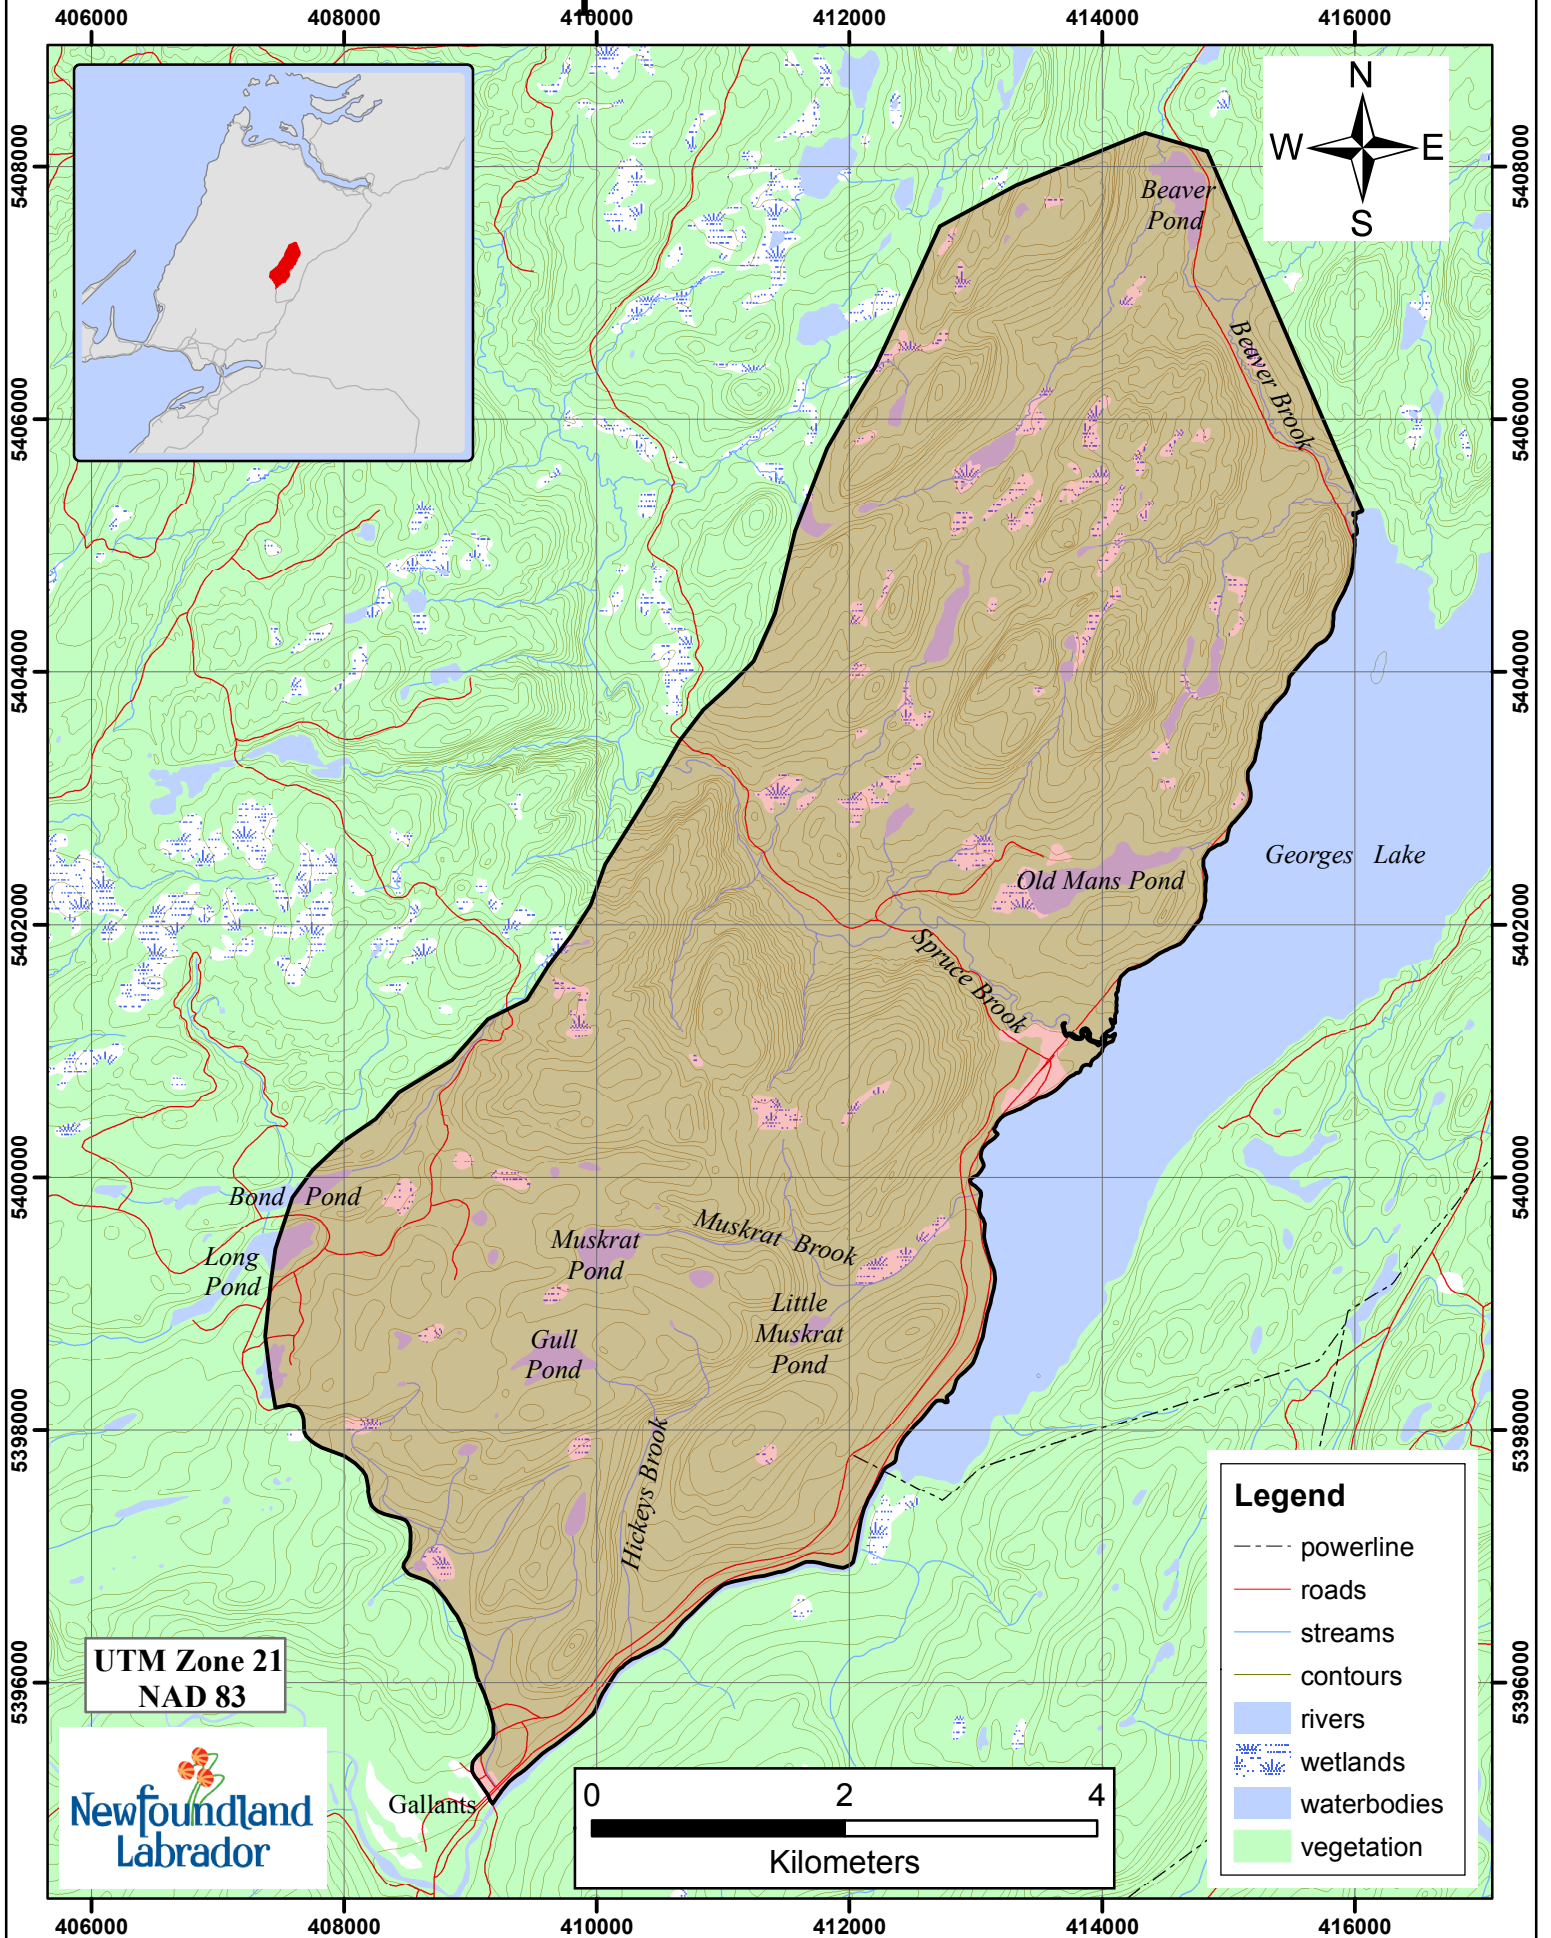

Beaver Trapline 309 Fur Zone 10

UTM Zone 21
NAD 83

Legend

- powerline
- roads
- streams
- contours
- rivers
- wetlands
- waterbodies
- vegetation