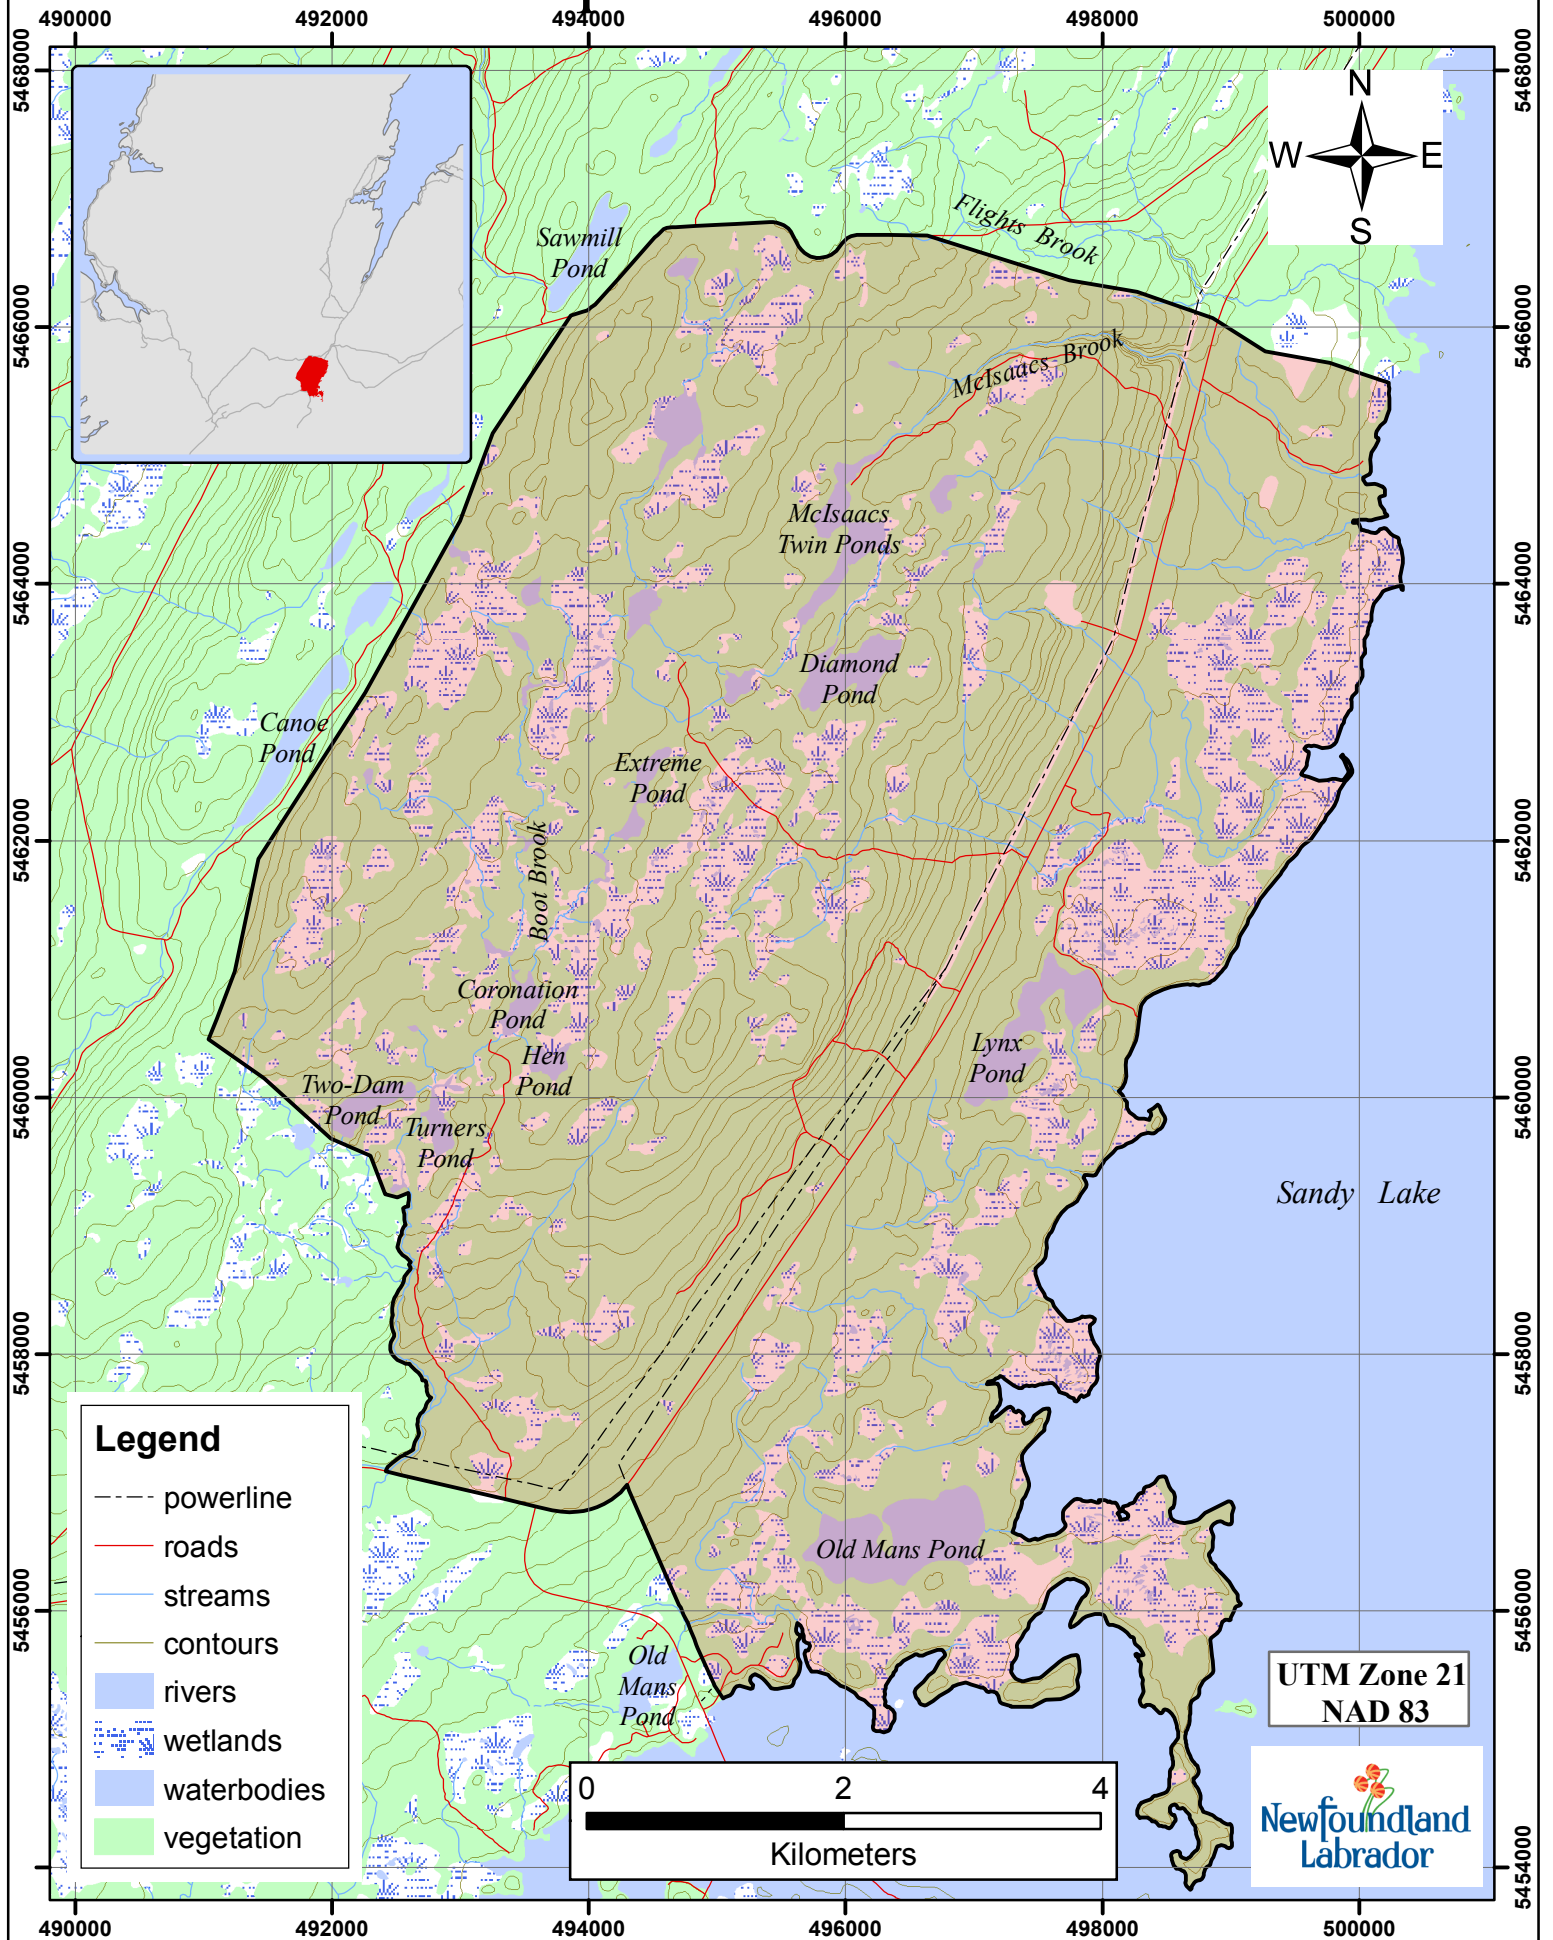

Beaver Trapline 313 Fur Zone 10

Legend

- powerline
- roads
- streams
- contours
- rivers
- ▨ wetlands
- waterbodies
- vegetation

UTM Zone 21
NAD 83