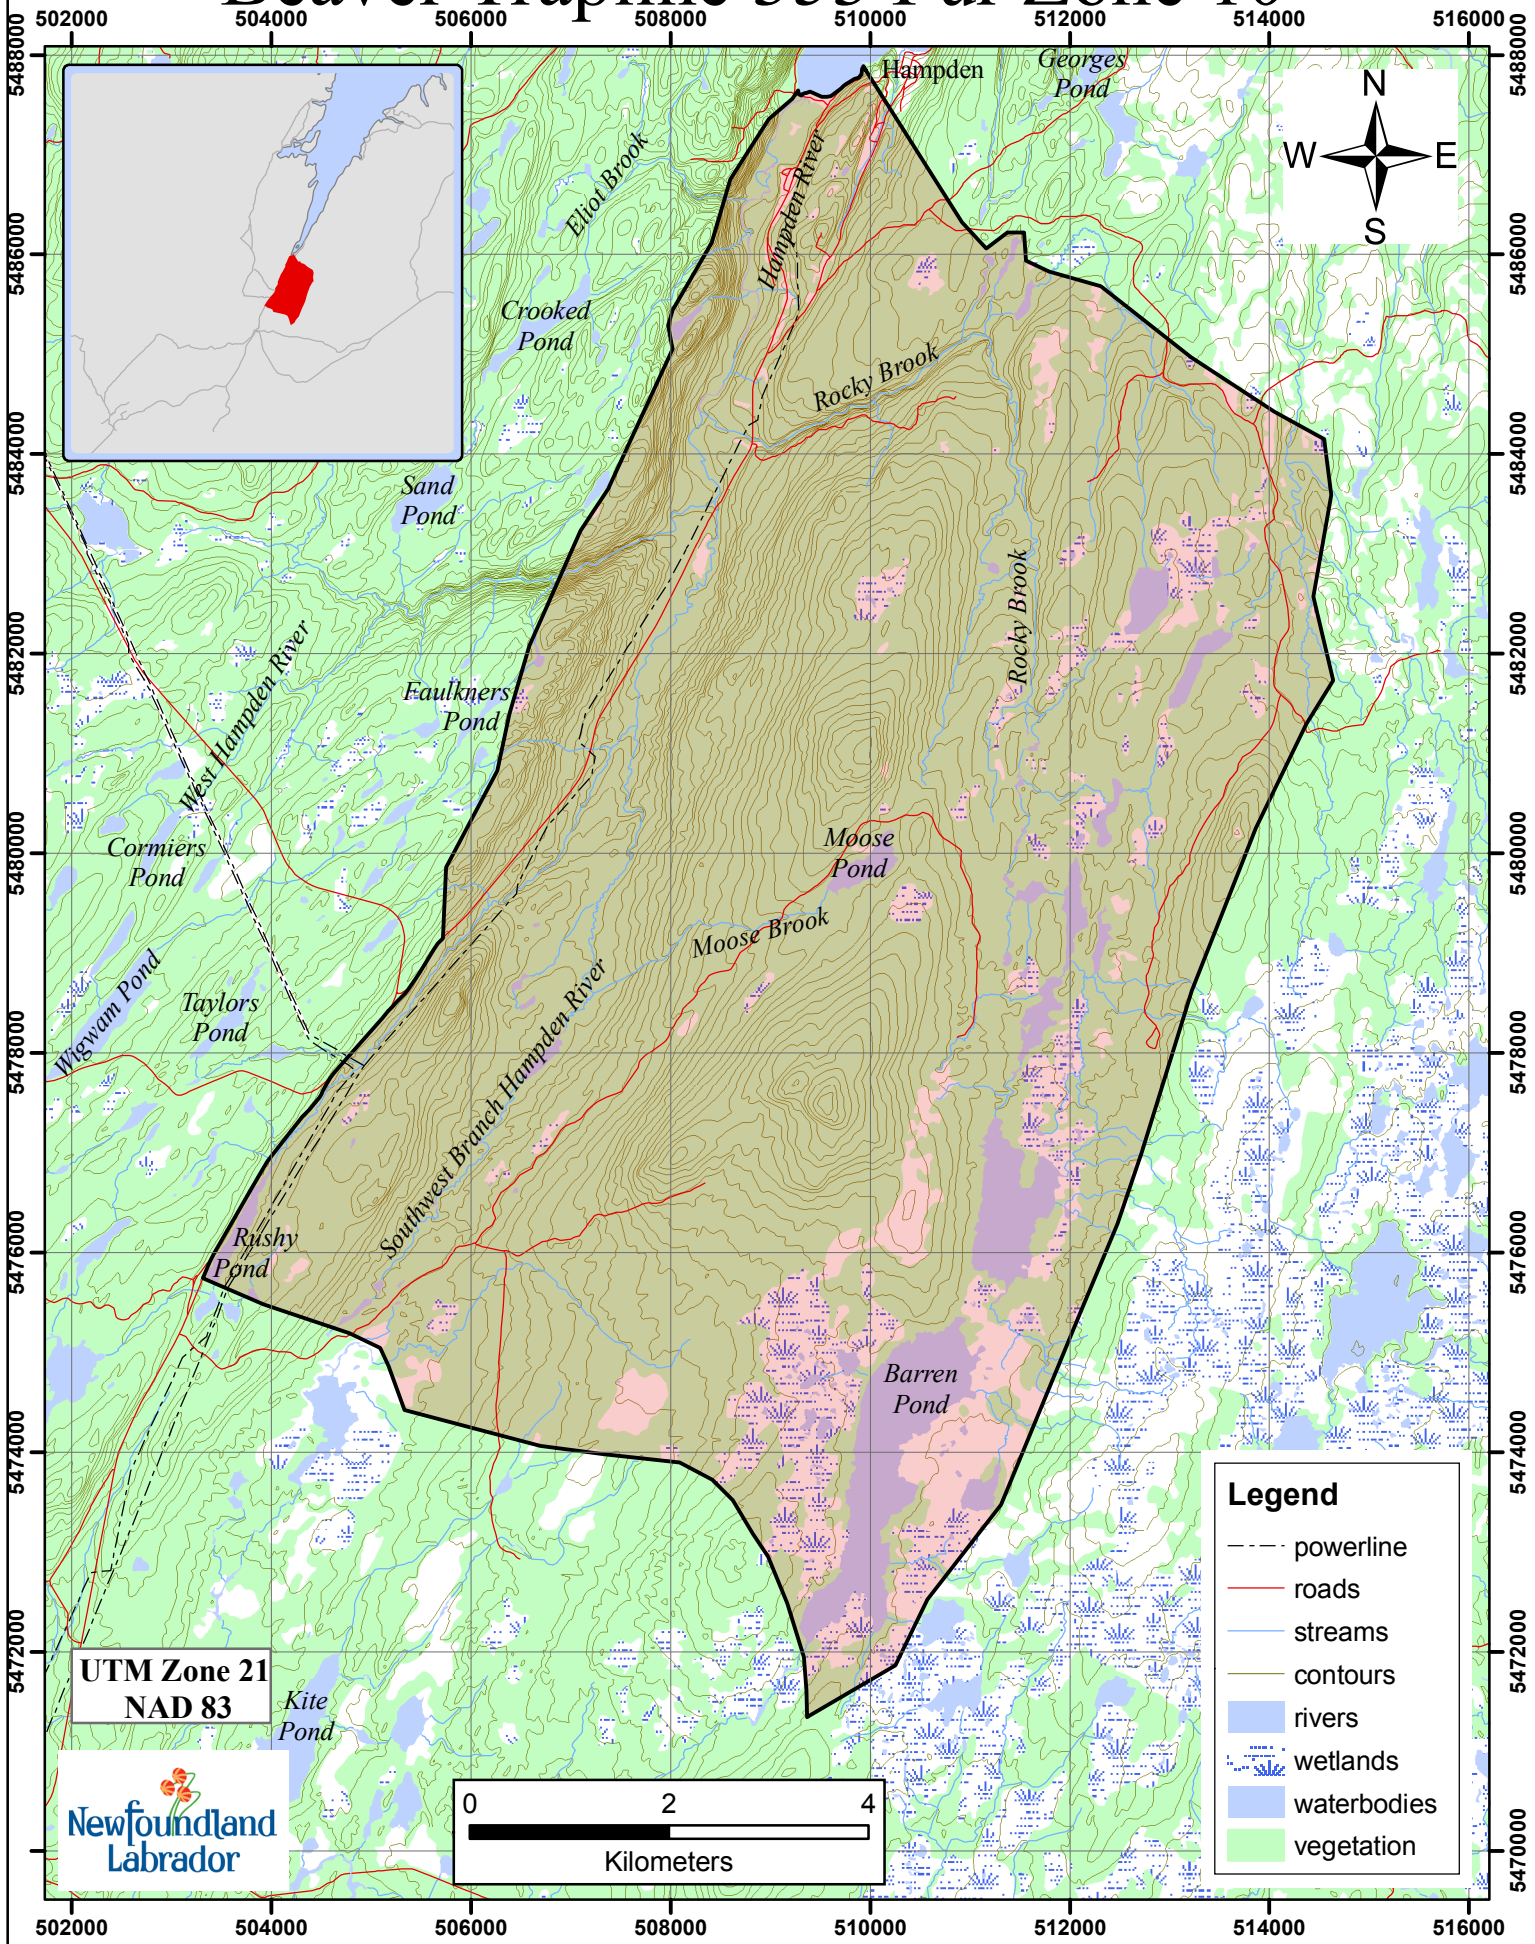

Beaver Trapline 353 Fur Zone 10

Legend

- powerline
- roads
- streams
- contours
- rivers
- ▨ wetlands
- waterbodies
- vegetation

UTM Zone 21
NAD 83