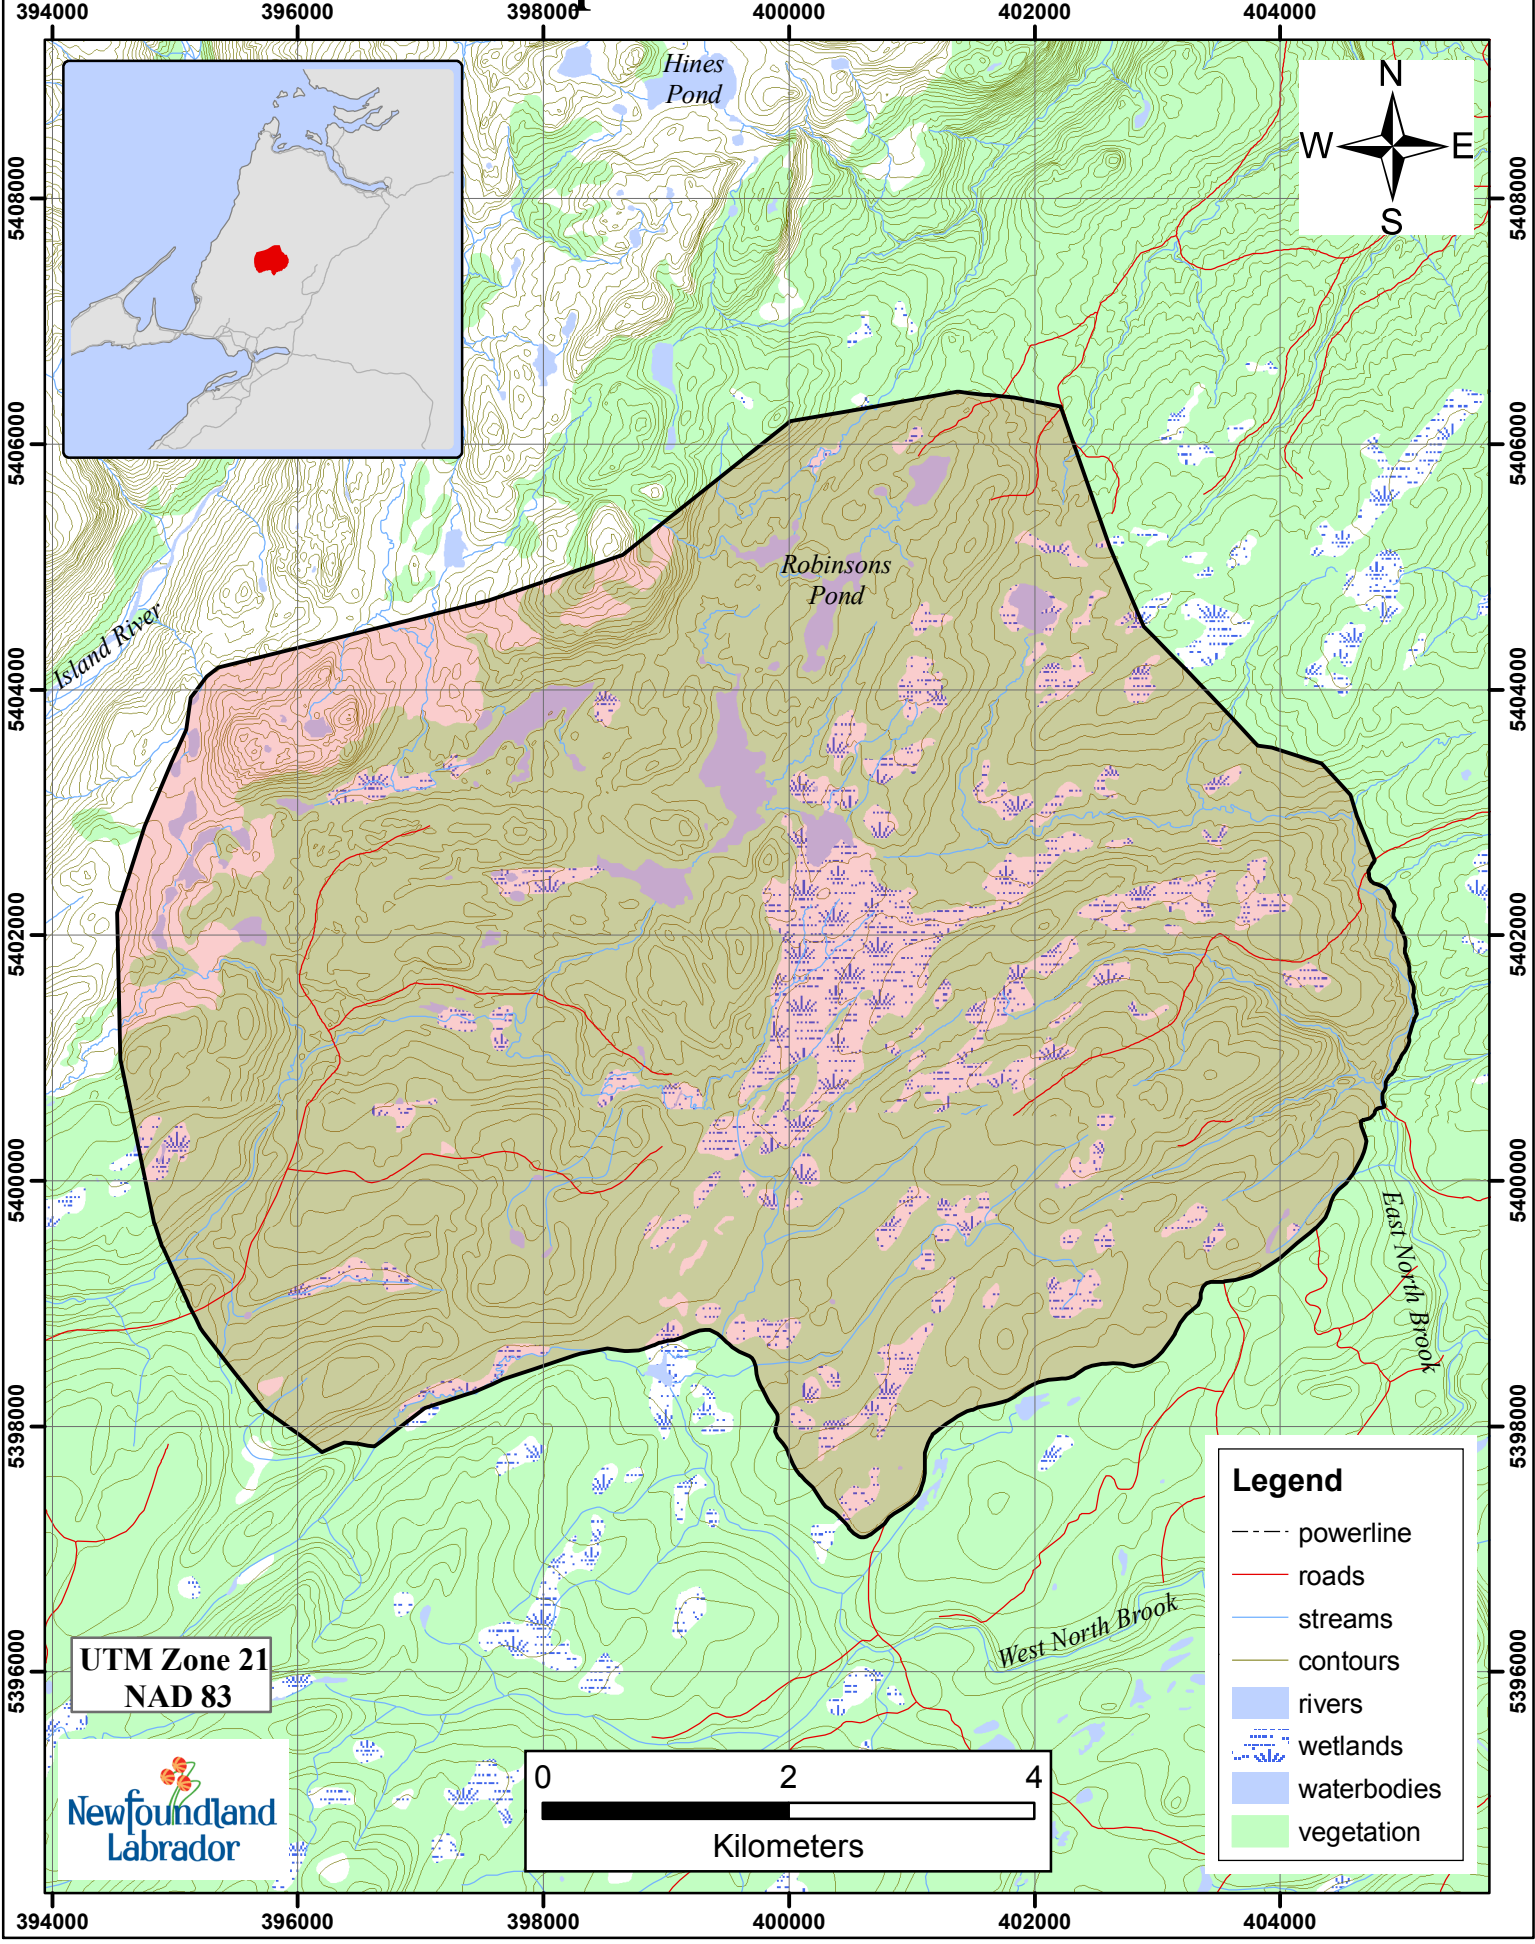

Beaver Trapline 363 Fur Zone 10

UTM Zone 21
NAD 83

- Legend**
- powerline
 - roads
 - streams
 - contours
 - rivers
 - wetlands
 - waterbodies
 - vegetation