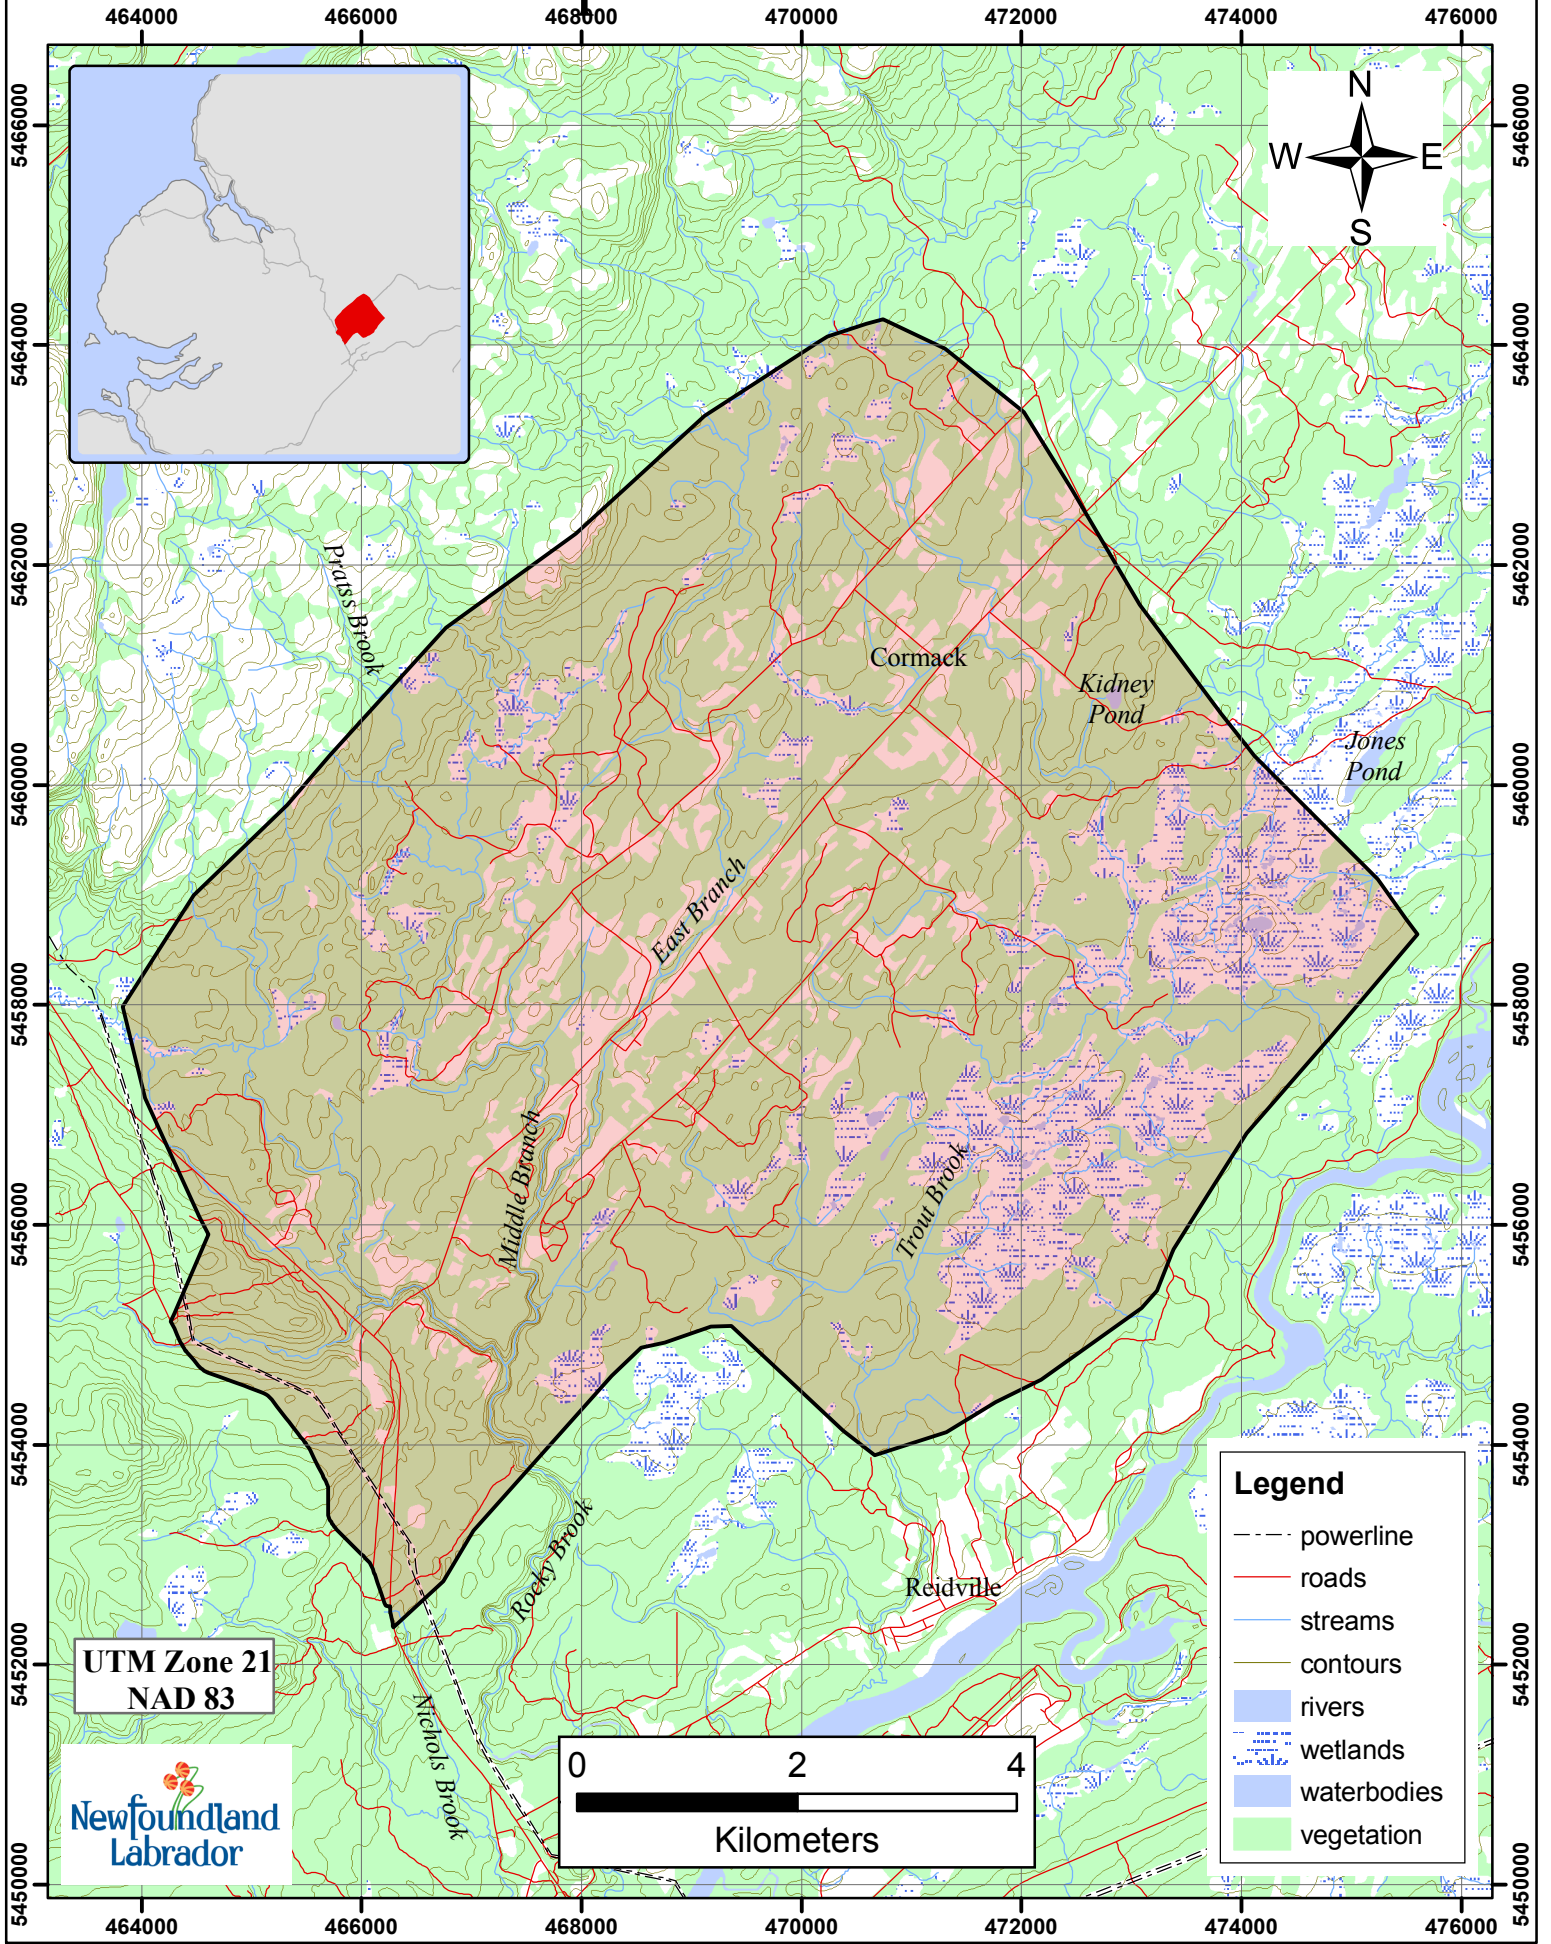

# Beaver Trapline 558 Fur Zone 10

UTM Zone 21  
NAD 83

Legend	
	powerline
	roads
	streams
	contours
	rivers
	wetlands
	waterbodies
	vegetation