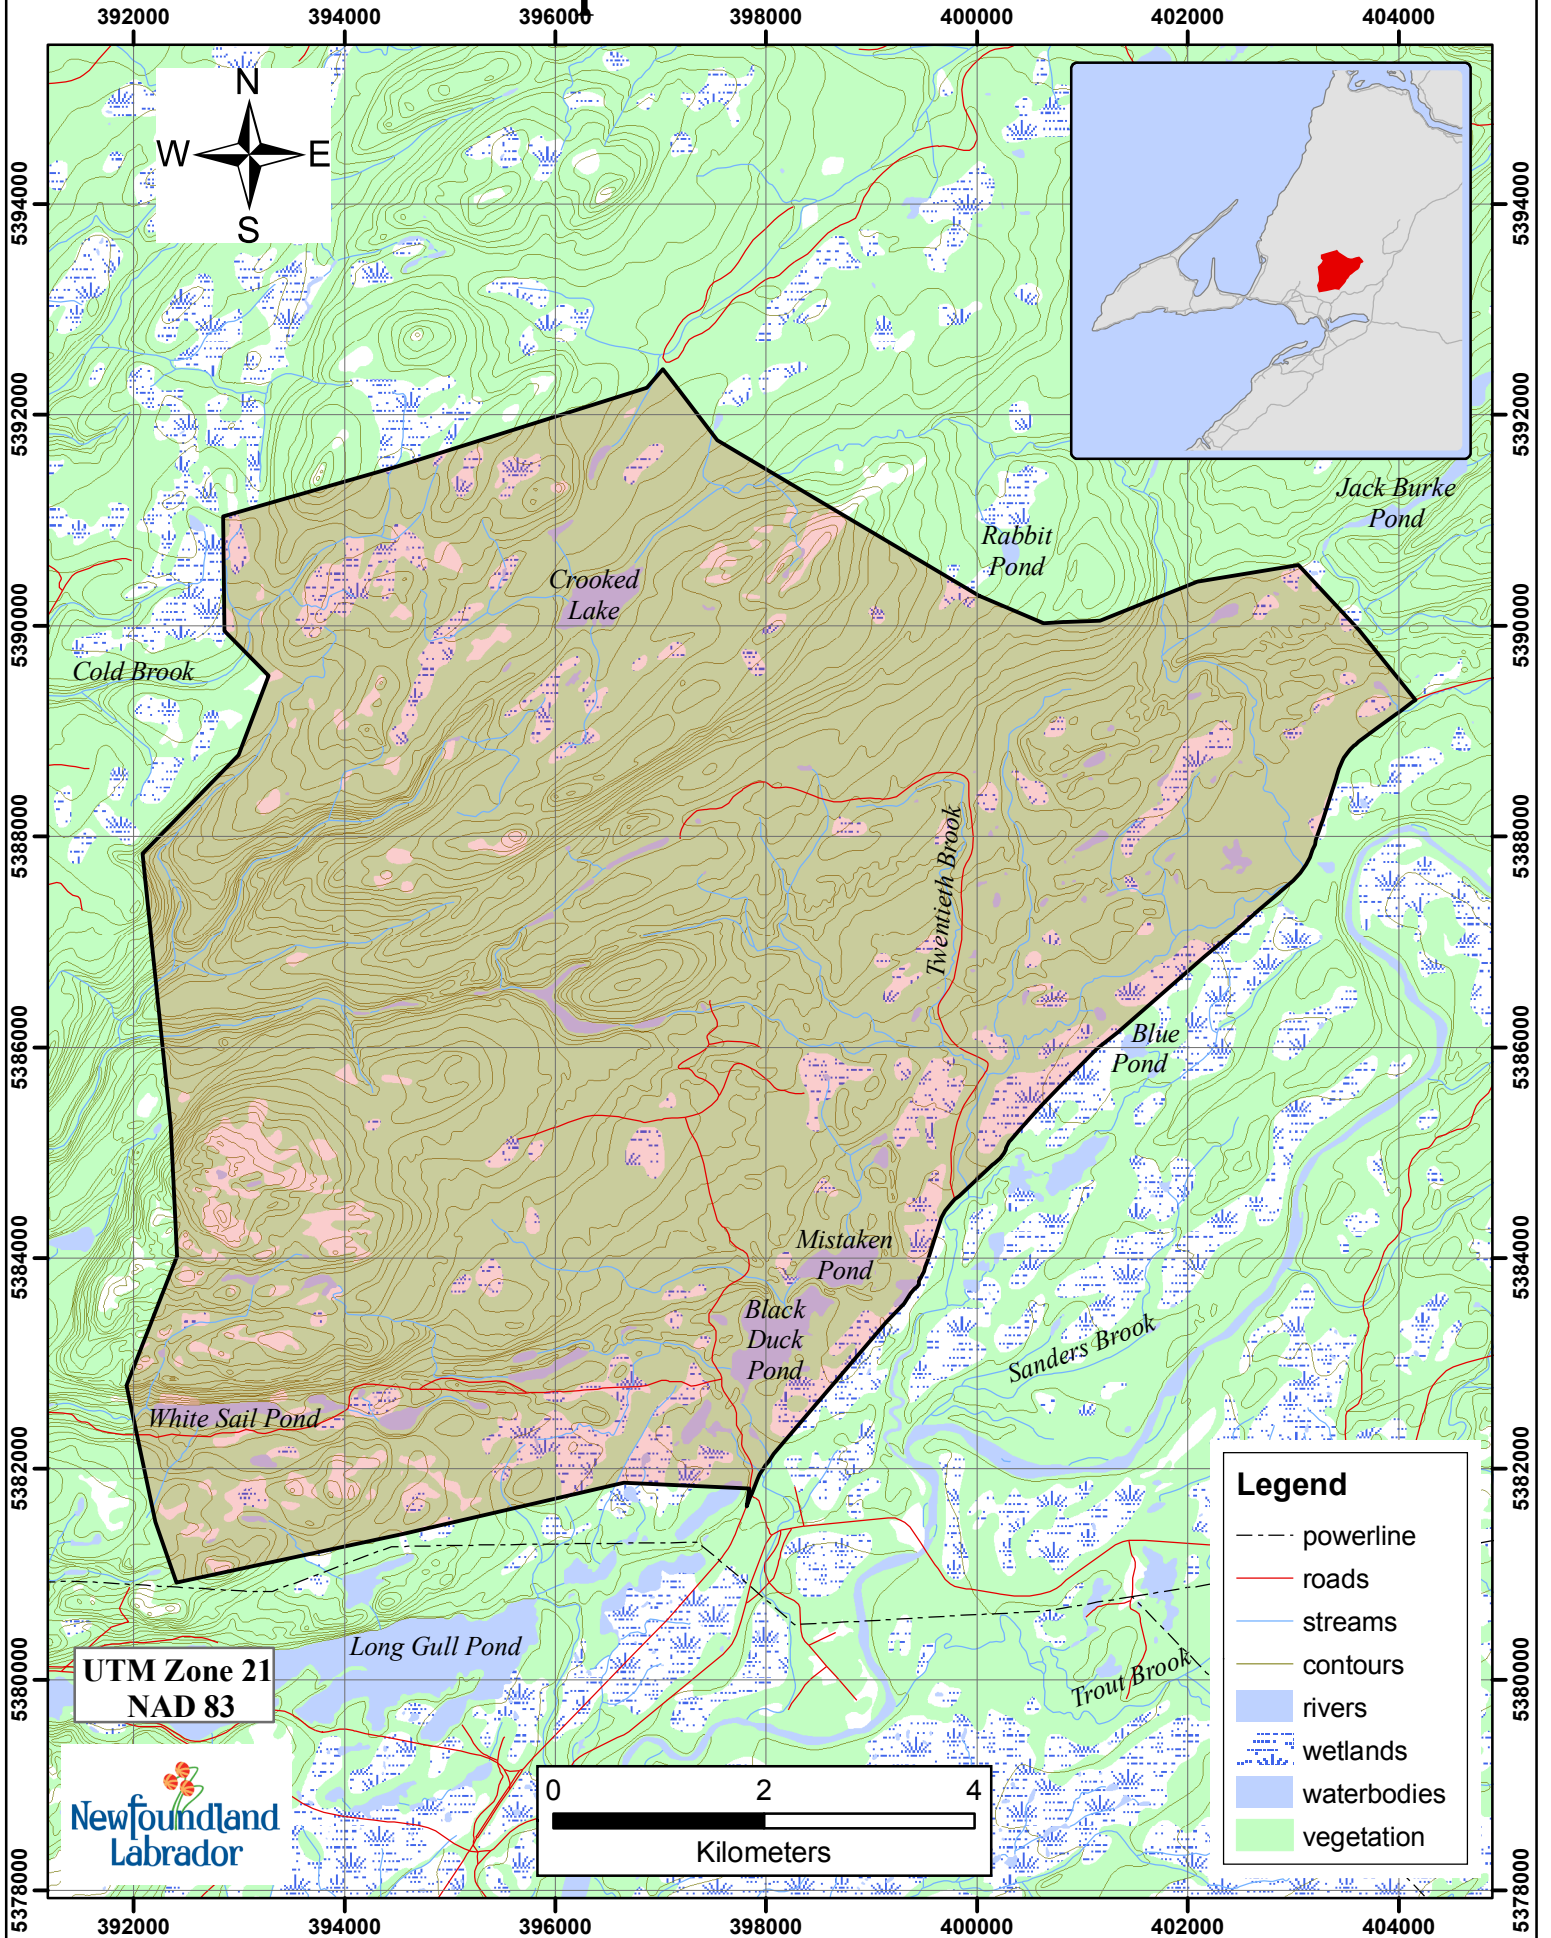

Beaver Trapline 559 Fur Zone 10

- Legend**
- powerline
 - roads
 - streams
 - contours
 - rivers
 - wetlands
 - waterbodies
 - vegetation

UTM Zone 21
NAD 83