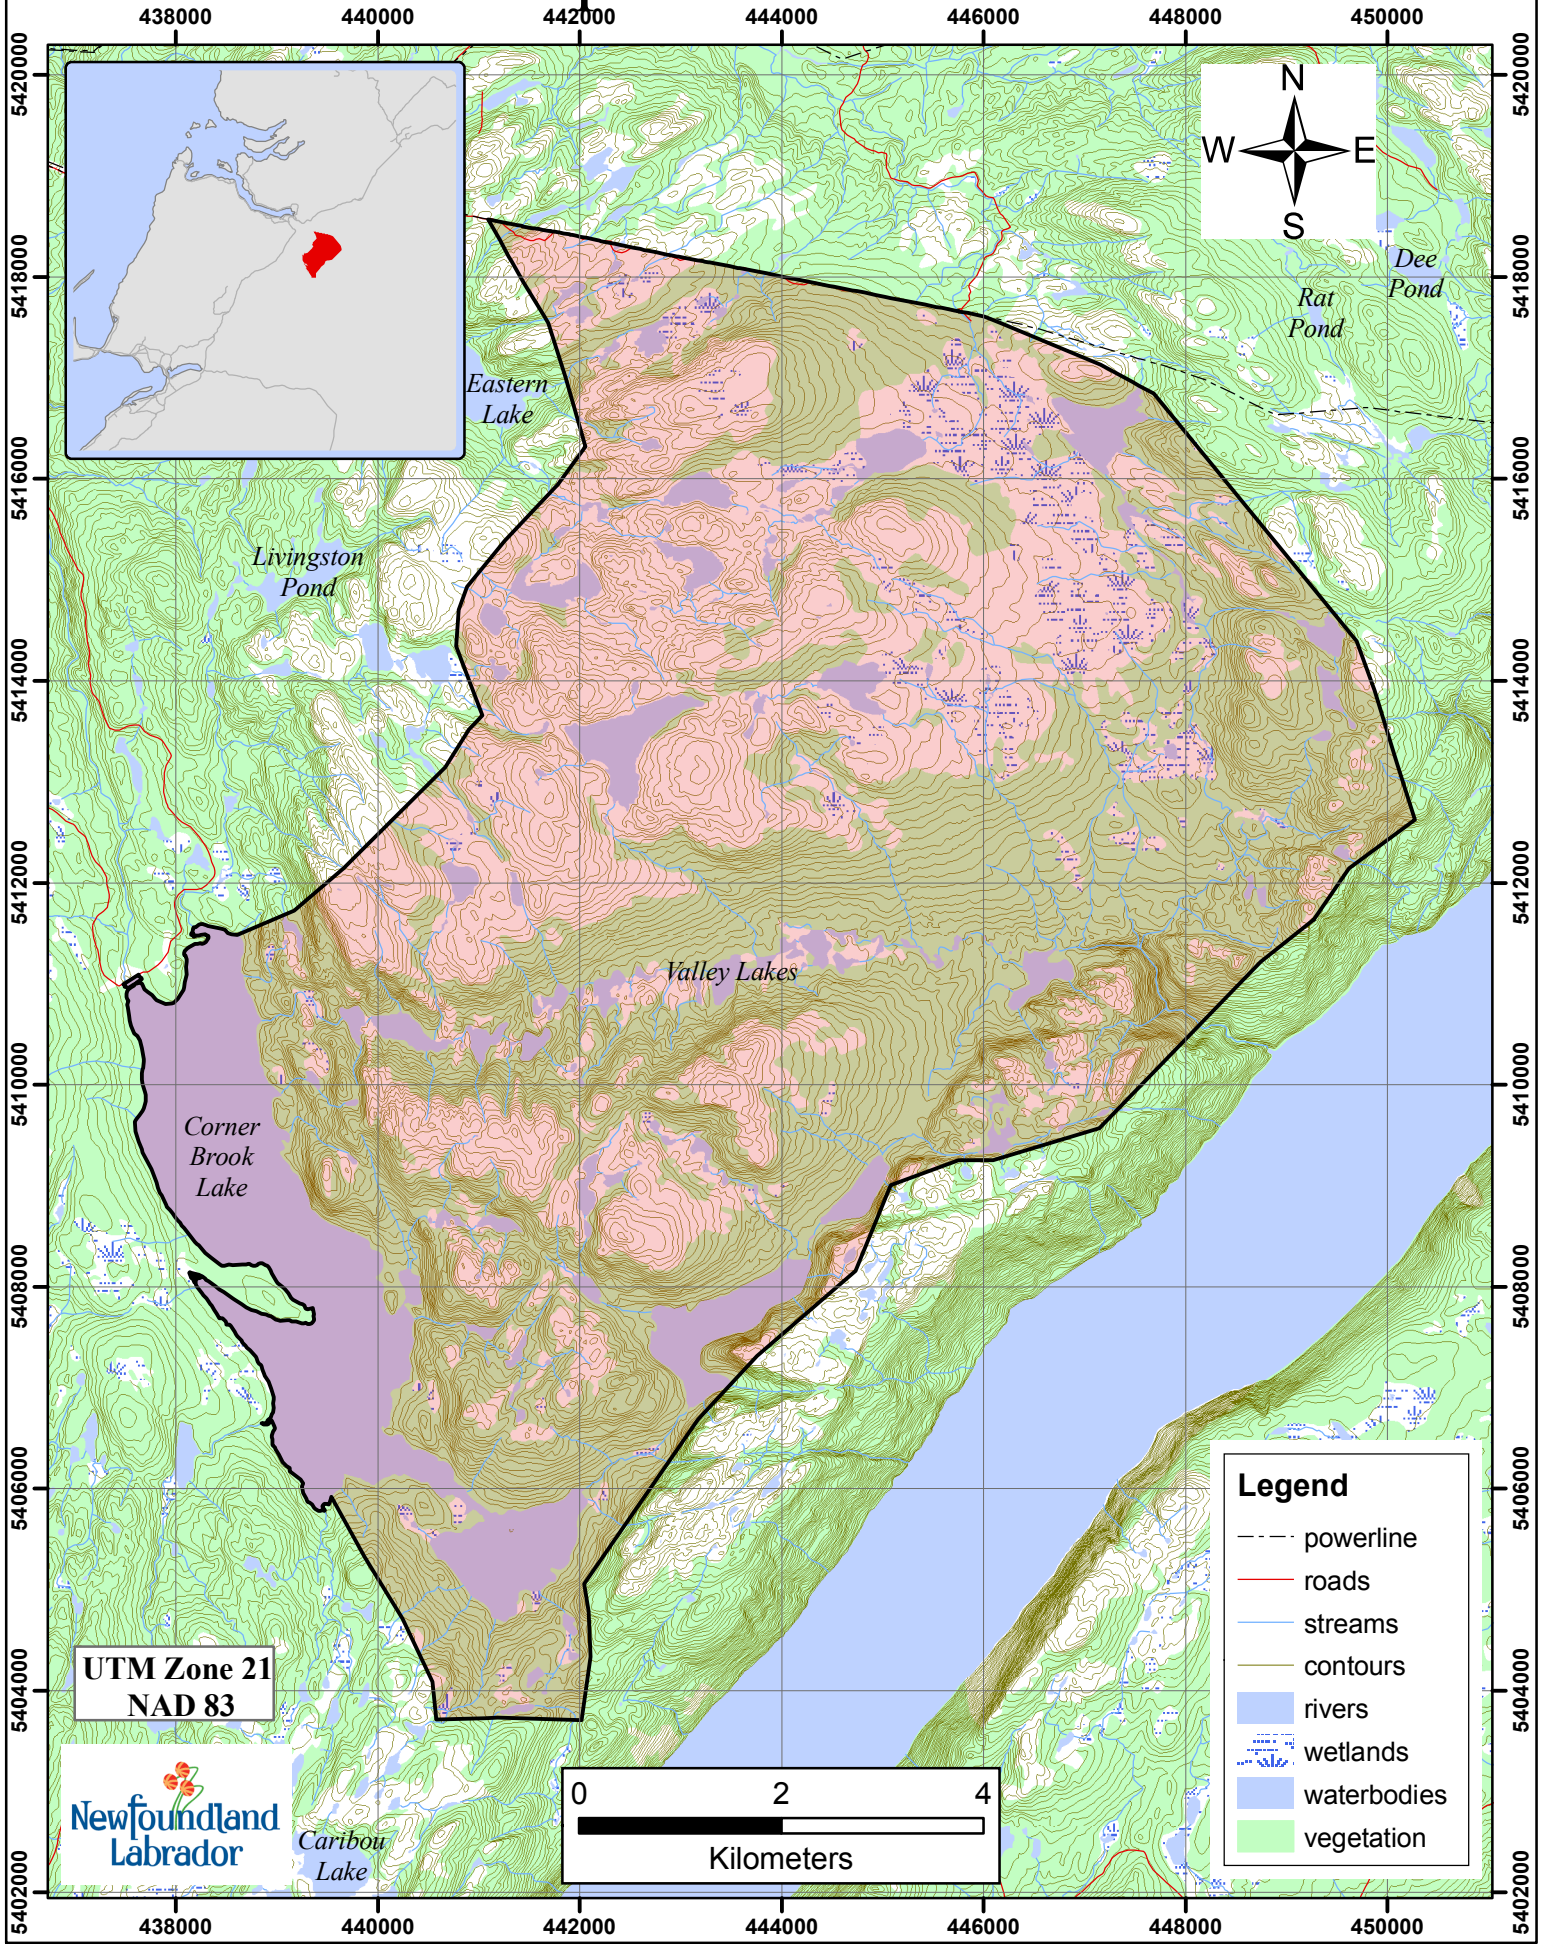

Beaver Trapline 560 Fur Zone 10

UTM Zone 21
NAD 83

- Legend**
- powerline
 - roads
 - streams
 - contours
 - rivers
 - wetlands
 - waterbodies
 - vegetation