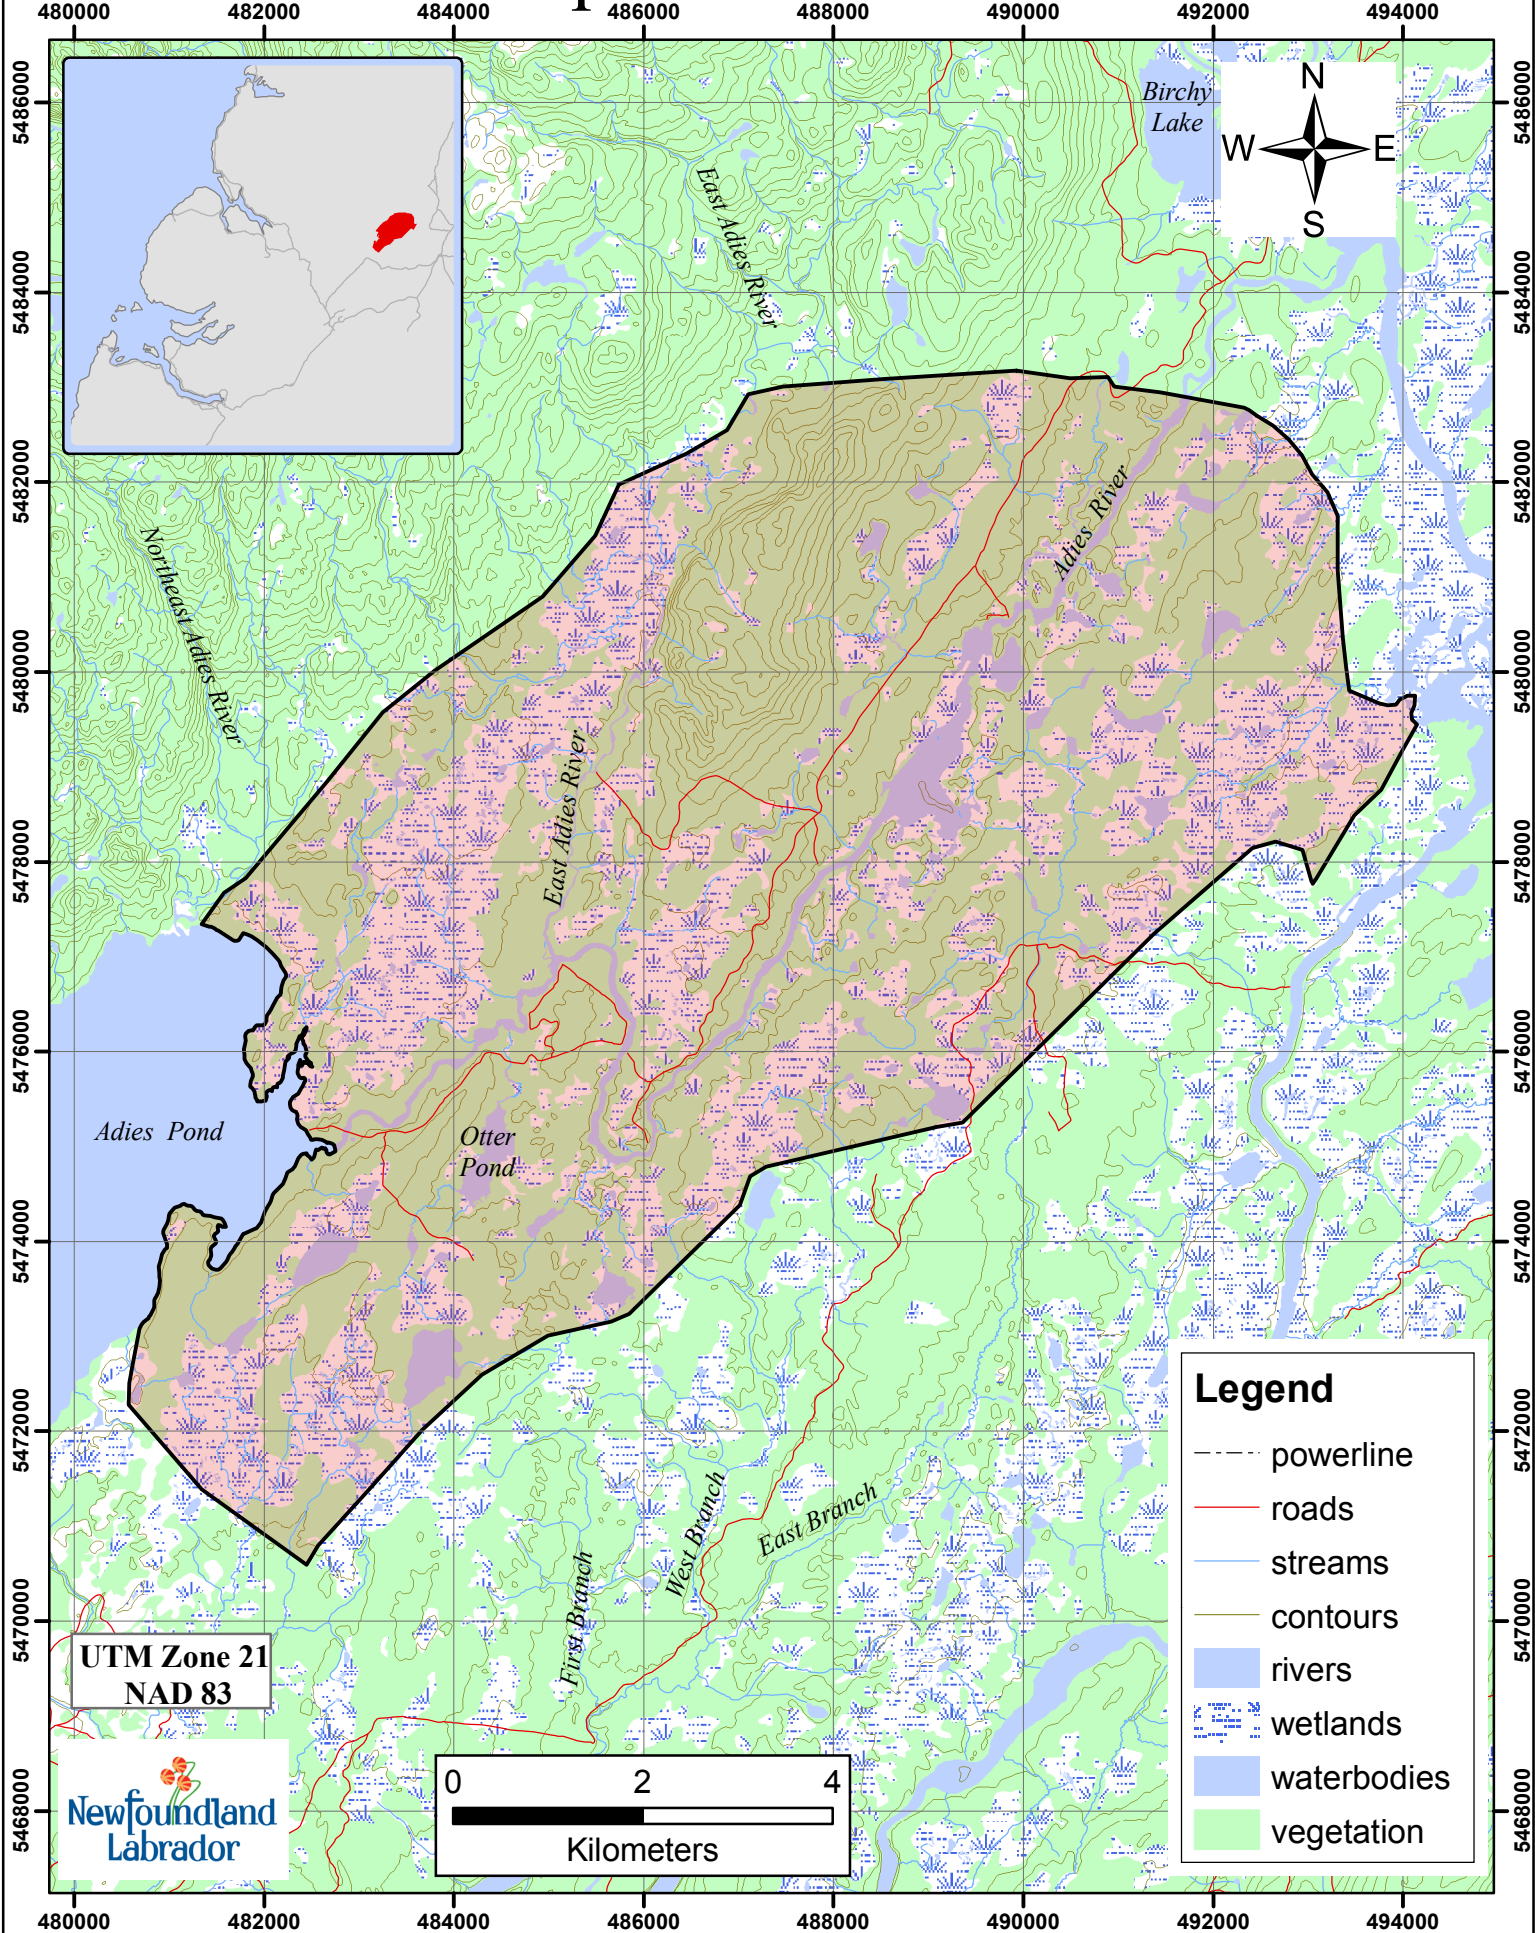

# Beaver Trapline 598 Fur Zone 10

UTM Zone 21  
NAD 83

### Legend

- powerline
- roads
- streams
- contours
- rivers
- wetlands
- waterbodies
- vegetation