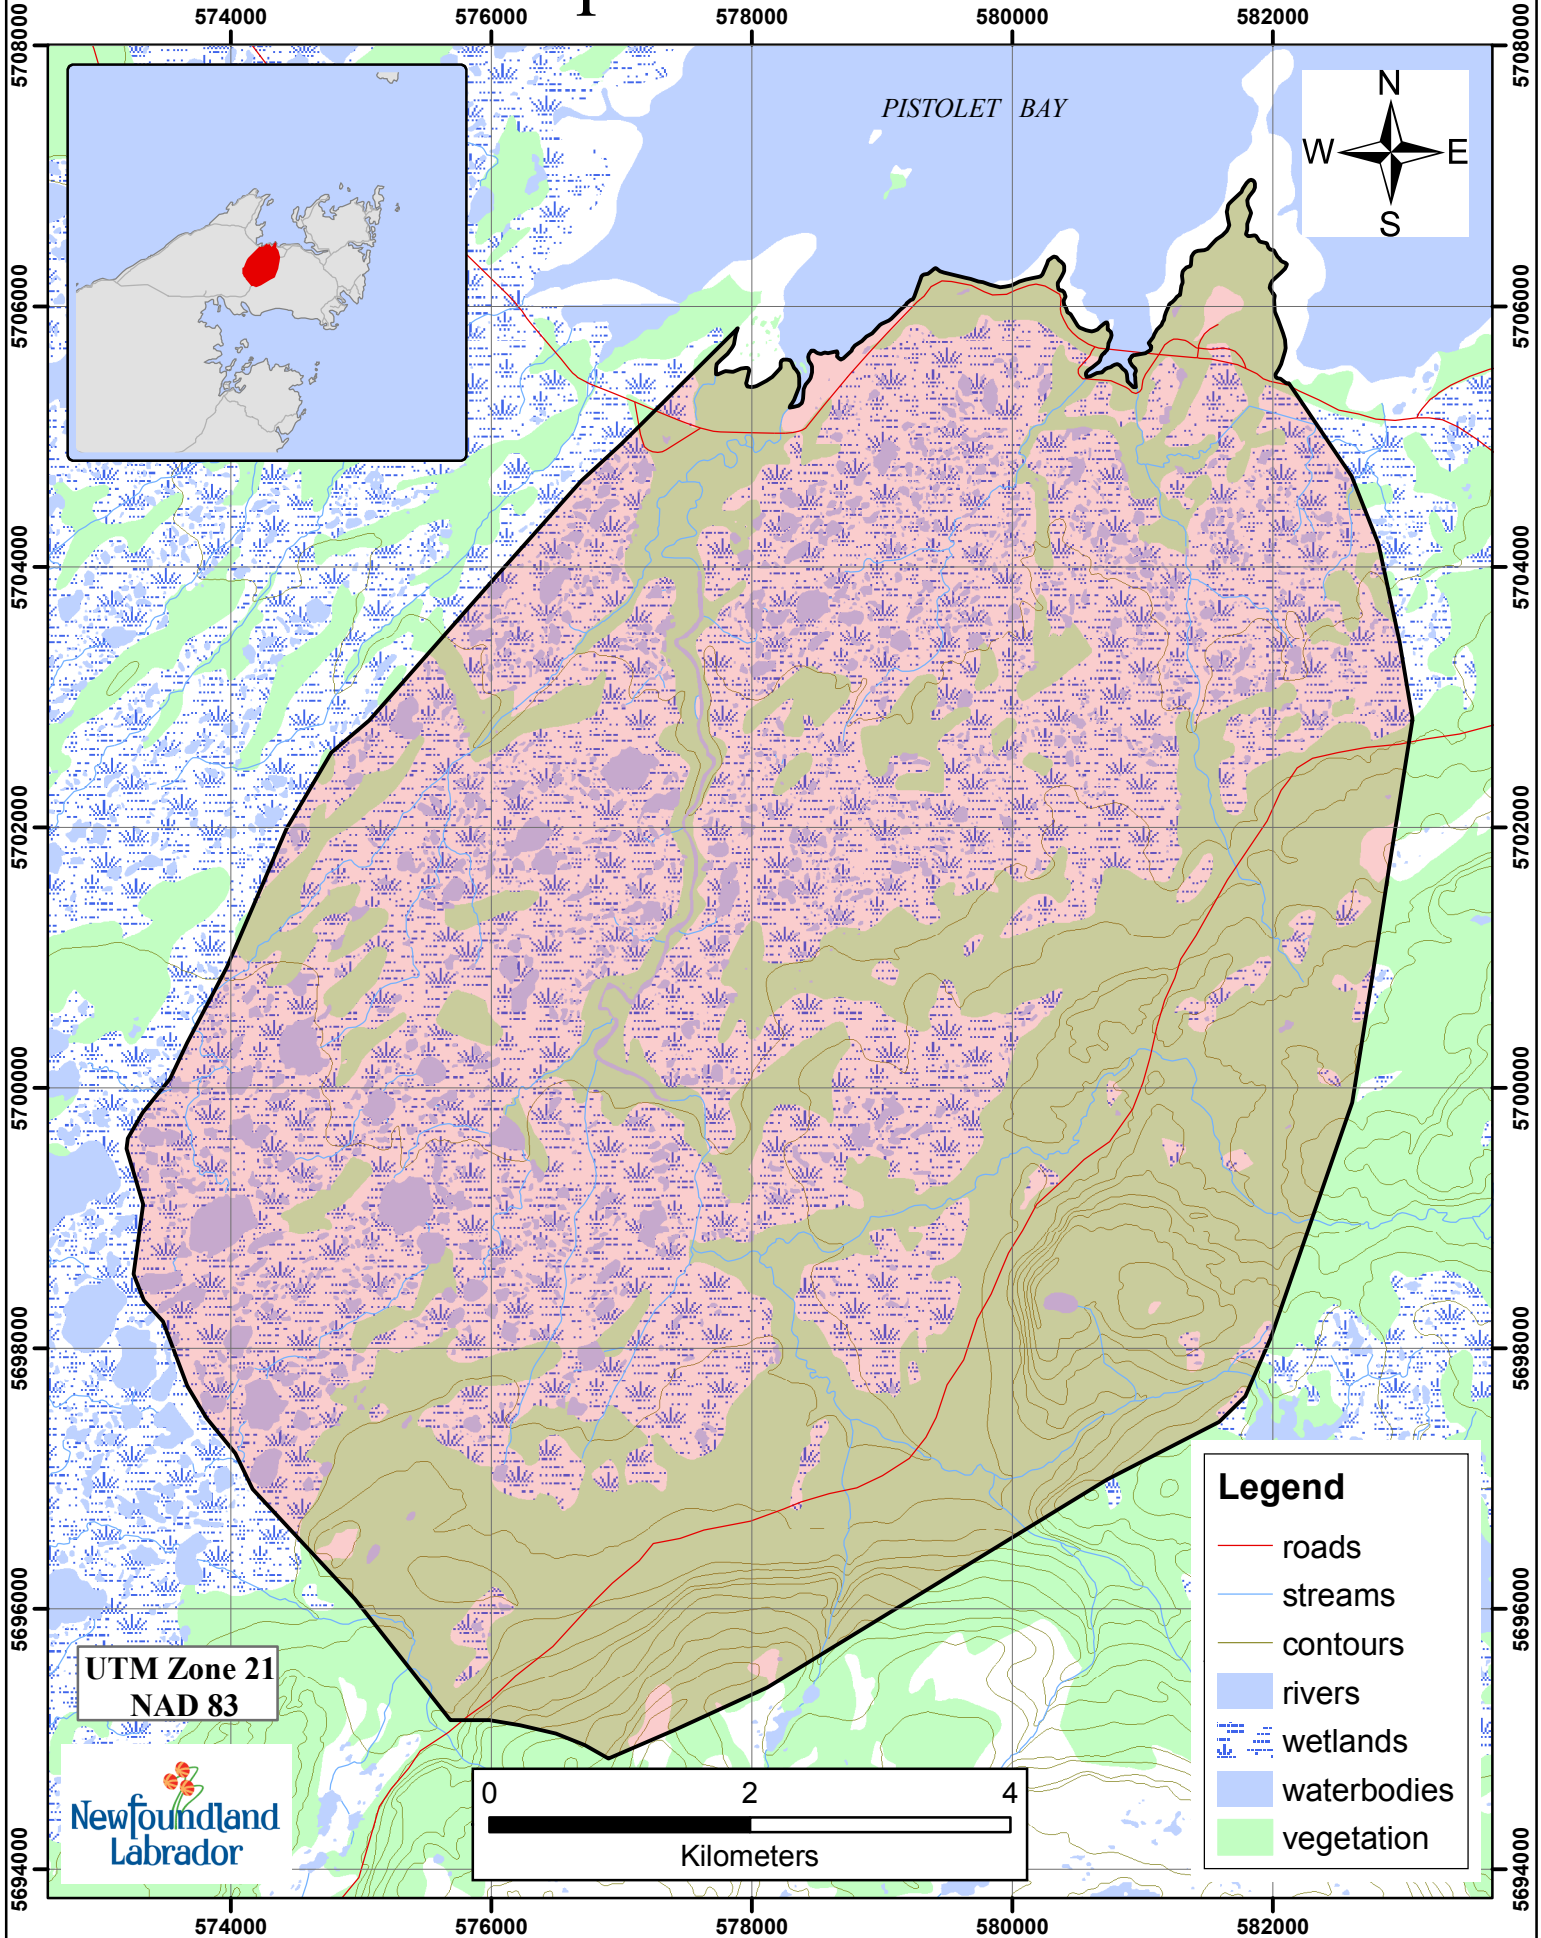

# Beaver Trapline 289 Fur Zone 11

UTM Zone 21  
NAD 83

**Legend**

- roads
- streams
- contours
- rivers
- wetlands
- waterbodies
- vegetation