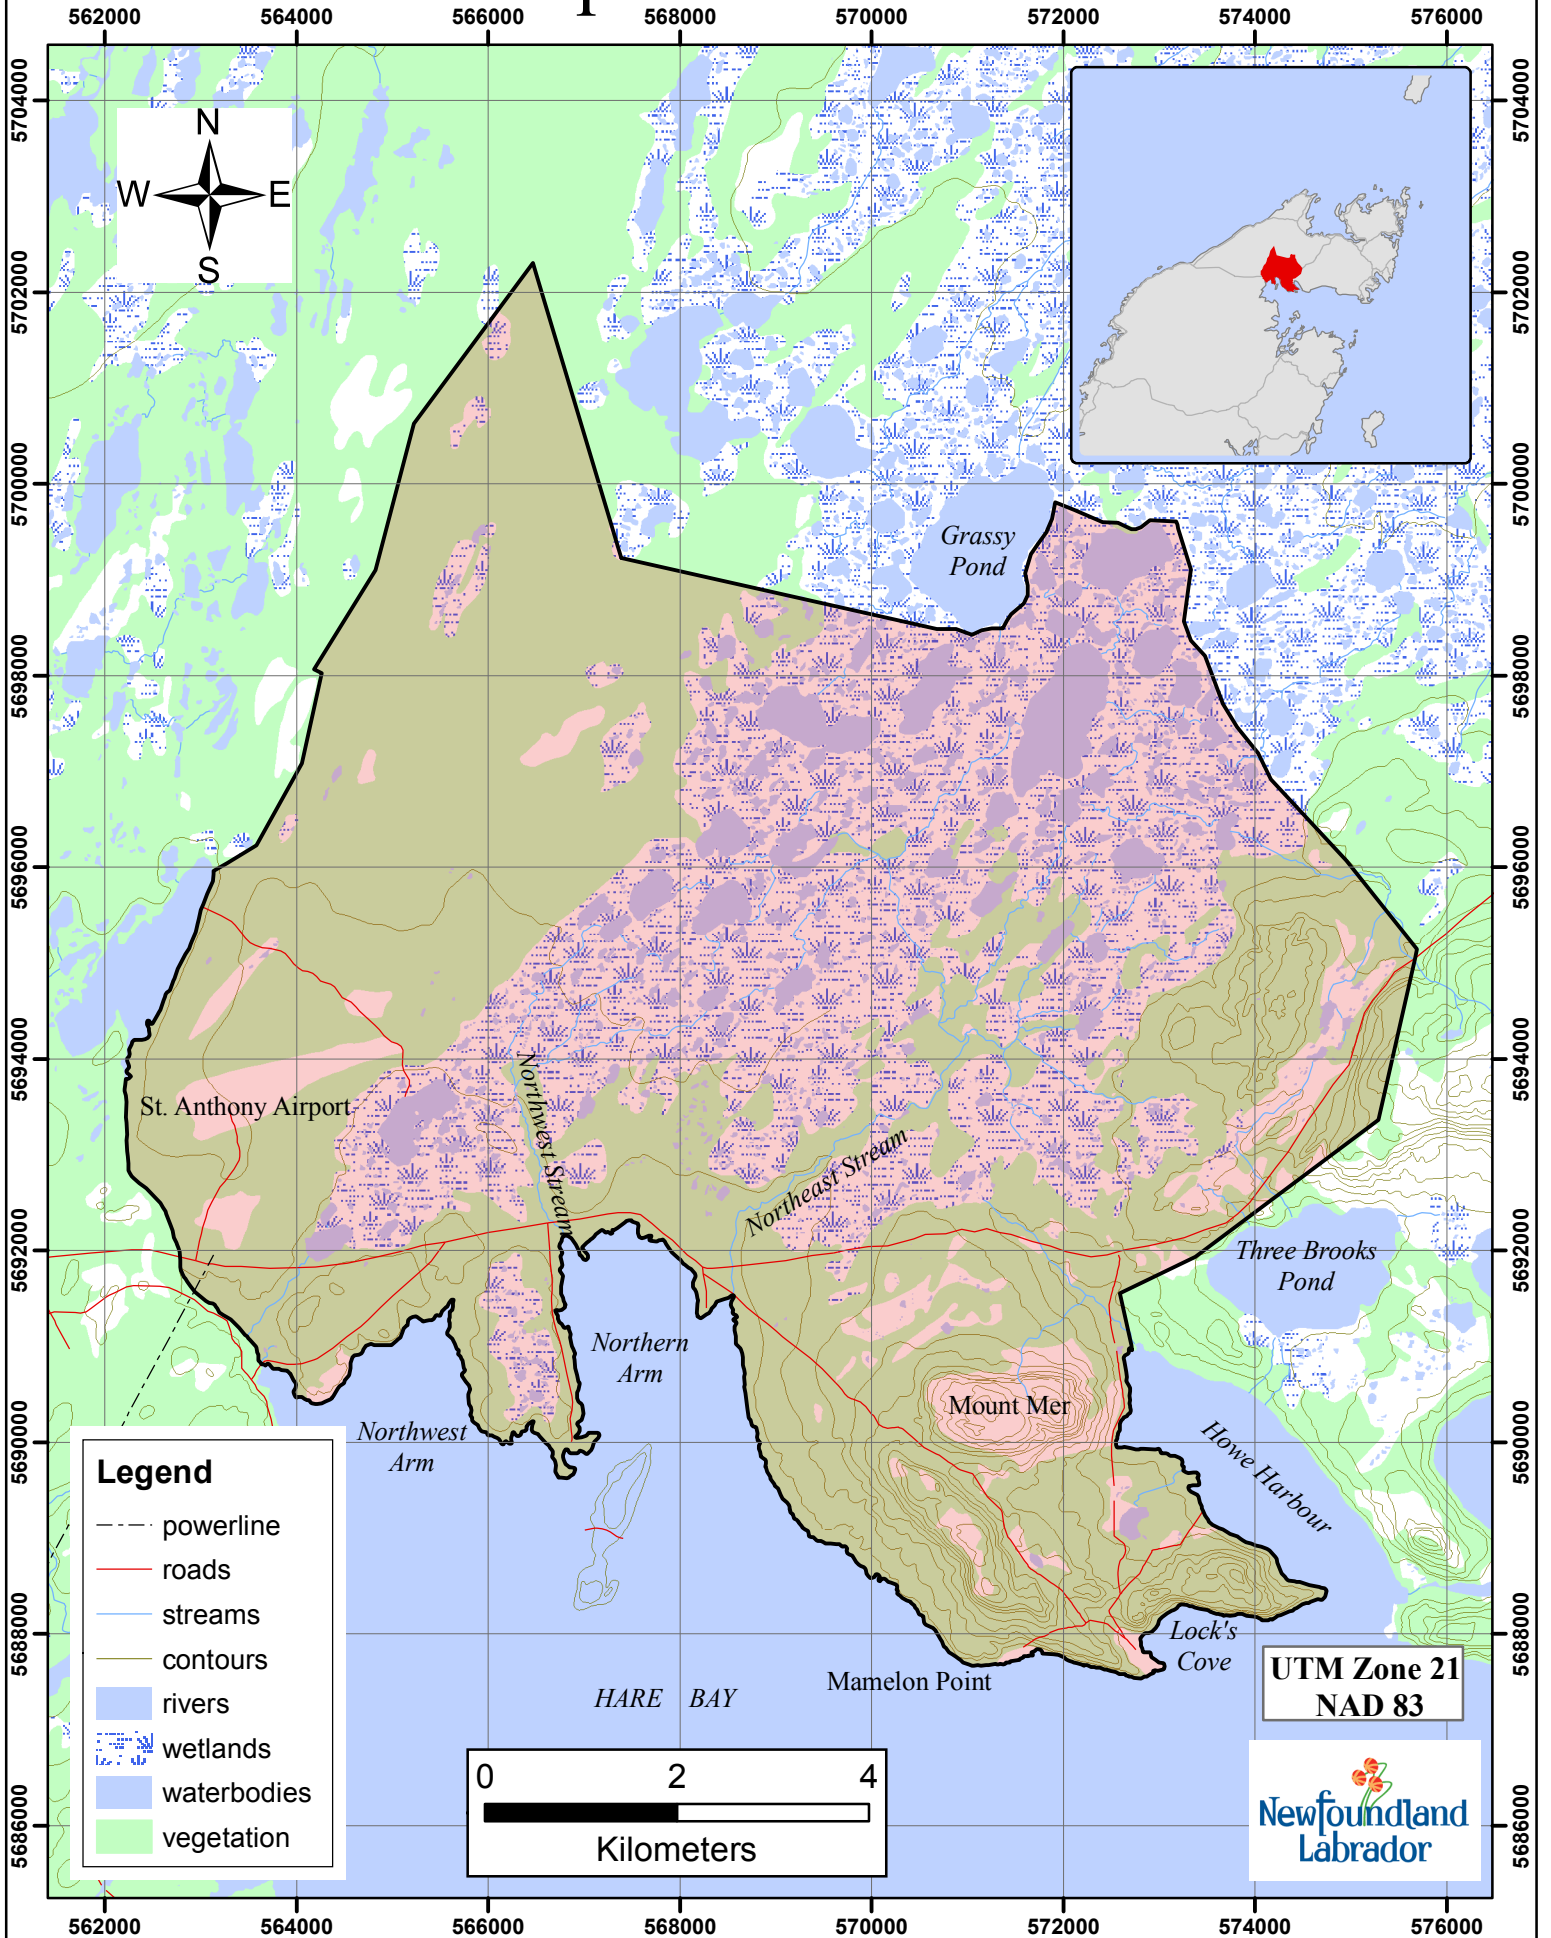

Beaver Trapline 295 Fur Zone 11

Legend

- powerline
- roads
- streams
- contours
- rivers
- wetlands
- waterbodies
- vegetation

0 2 4
Kilometers

UTM Zone 21
NAD 83