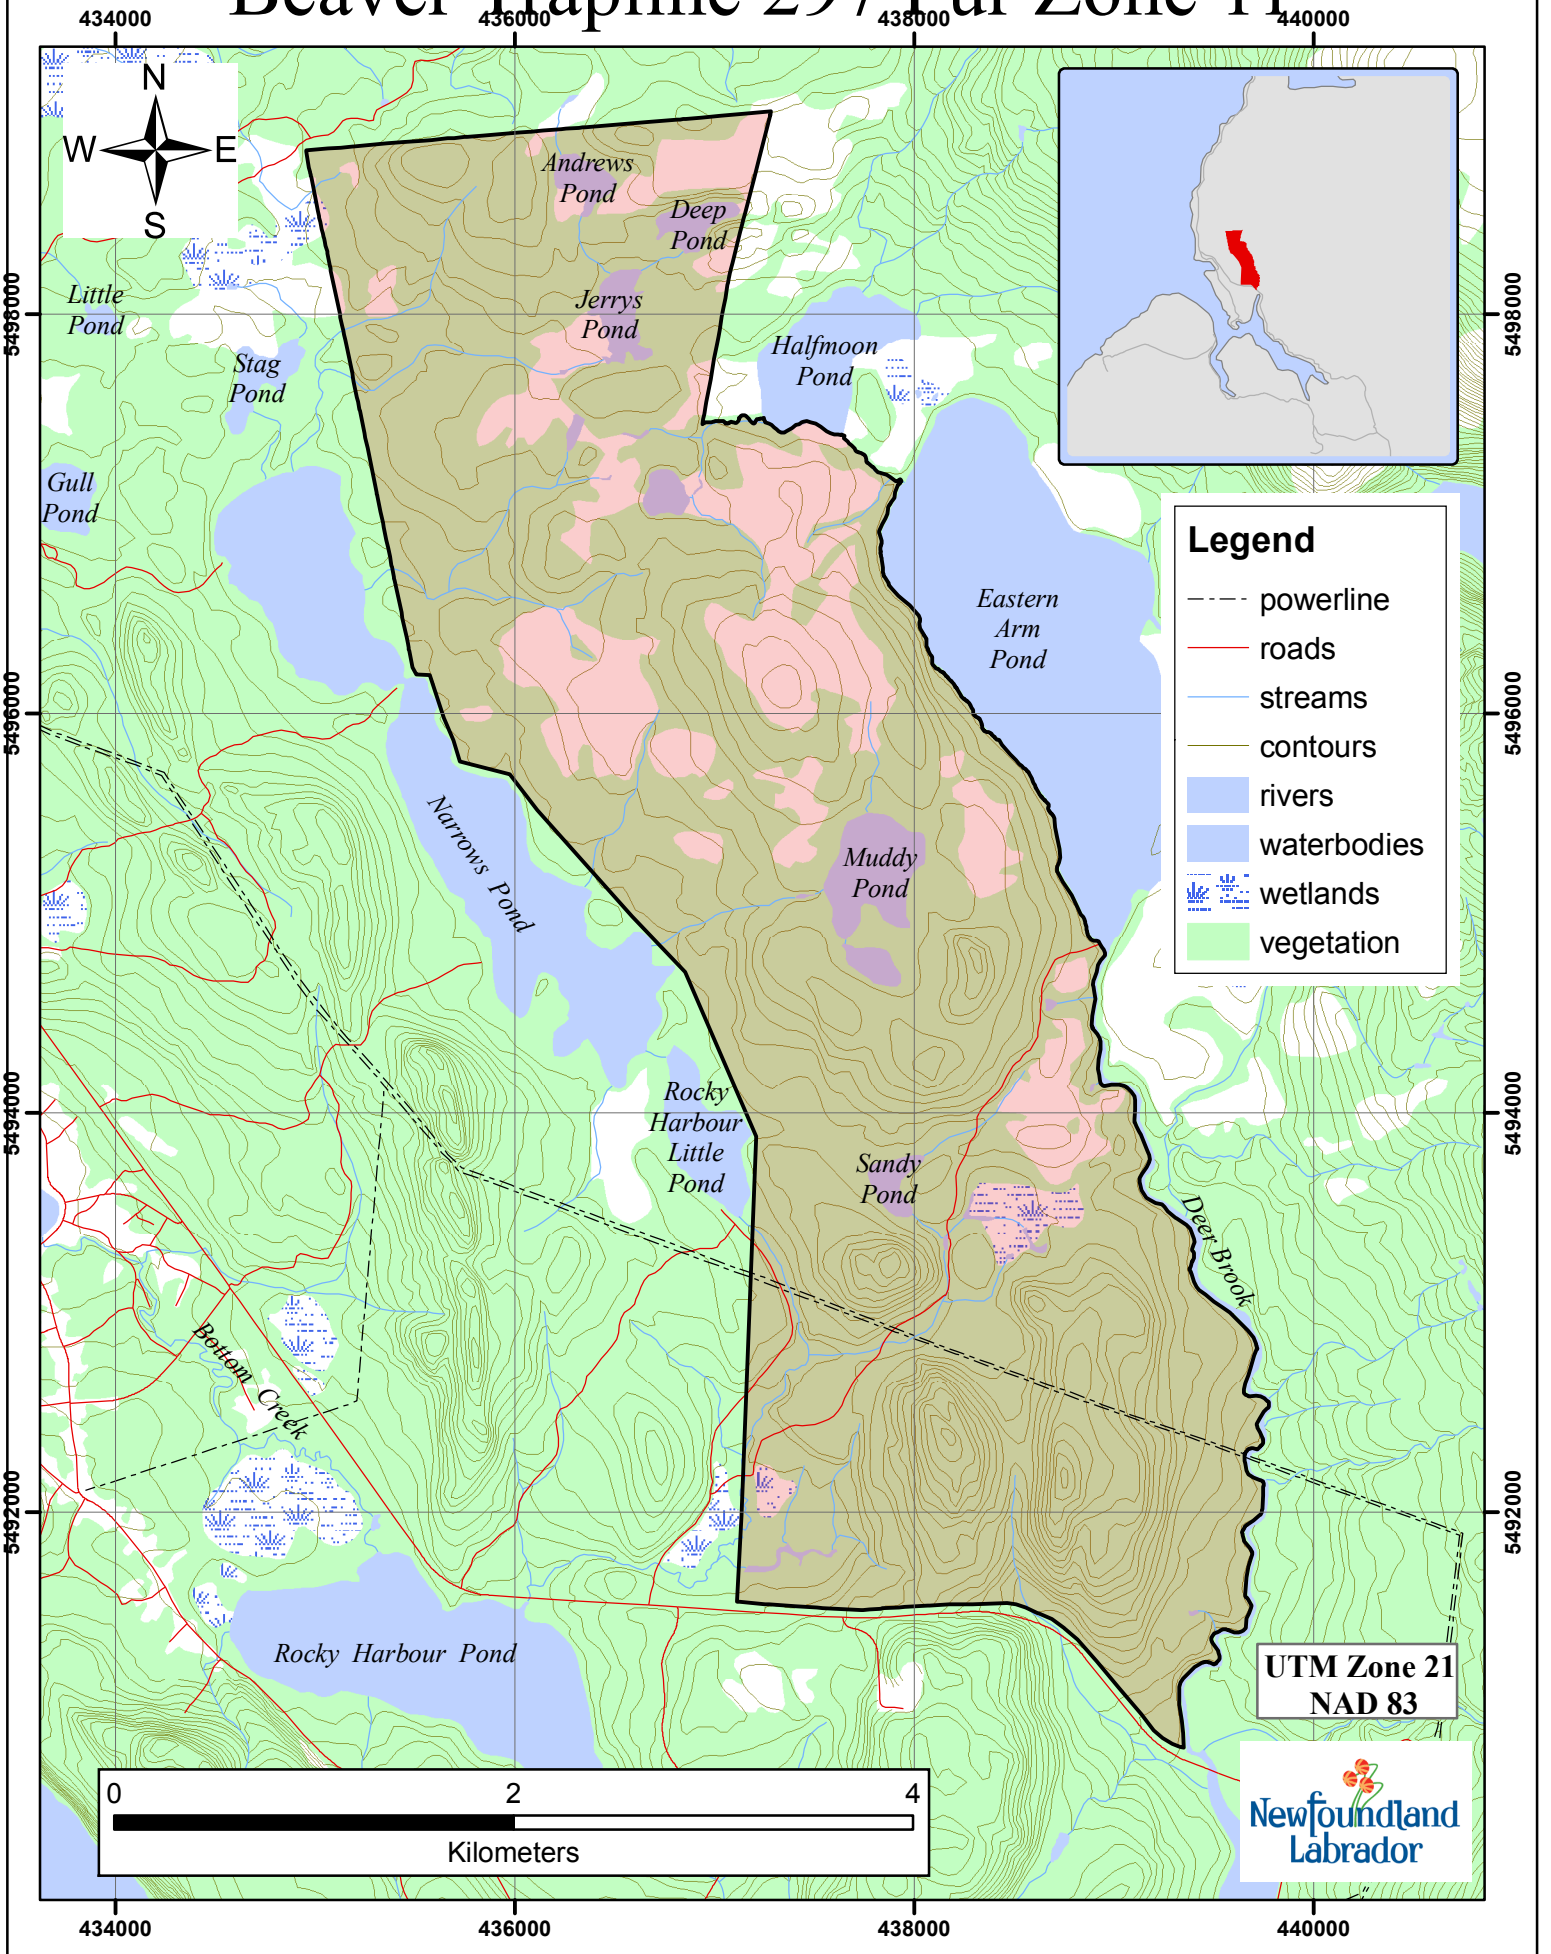

Beaver Trapline 297 Fur Zone 11

Legend

- powerline
- roads
- streams
- contours
- rivers
- waterbodies
- wetlands
- vegetation

UTM Zone 21
NAD 83