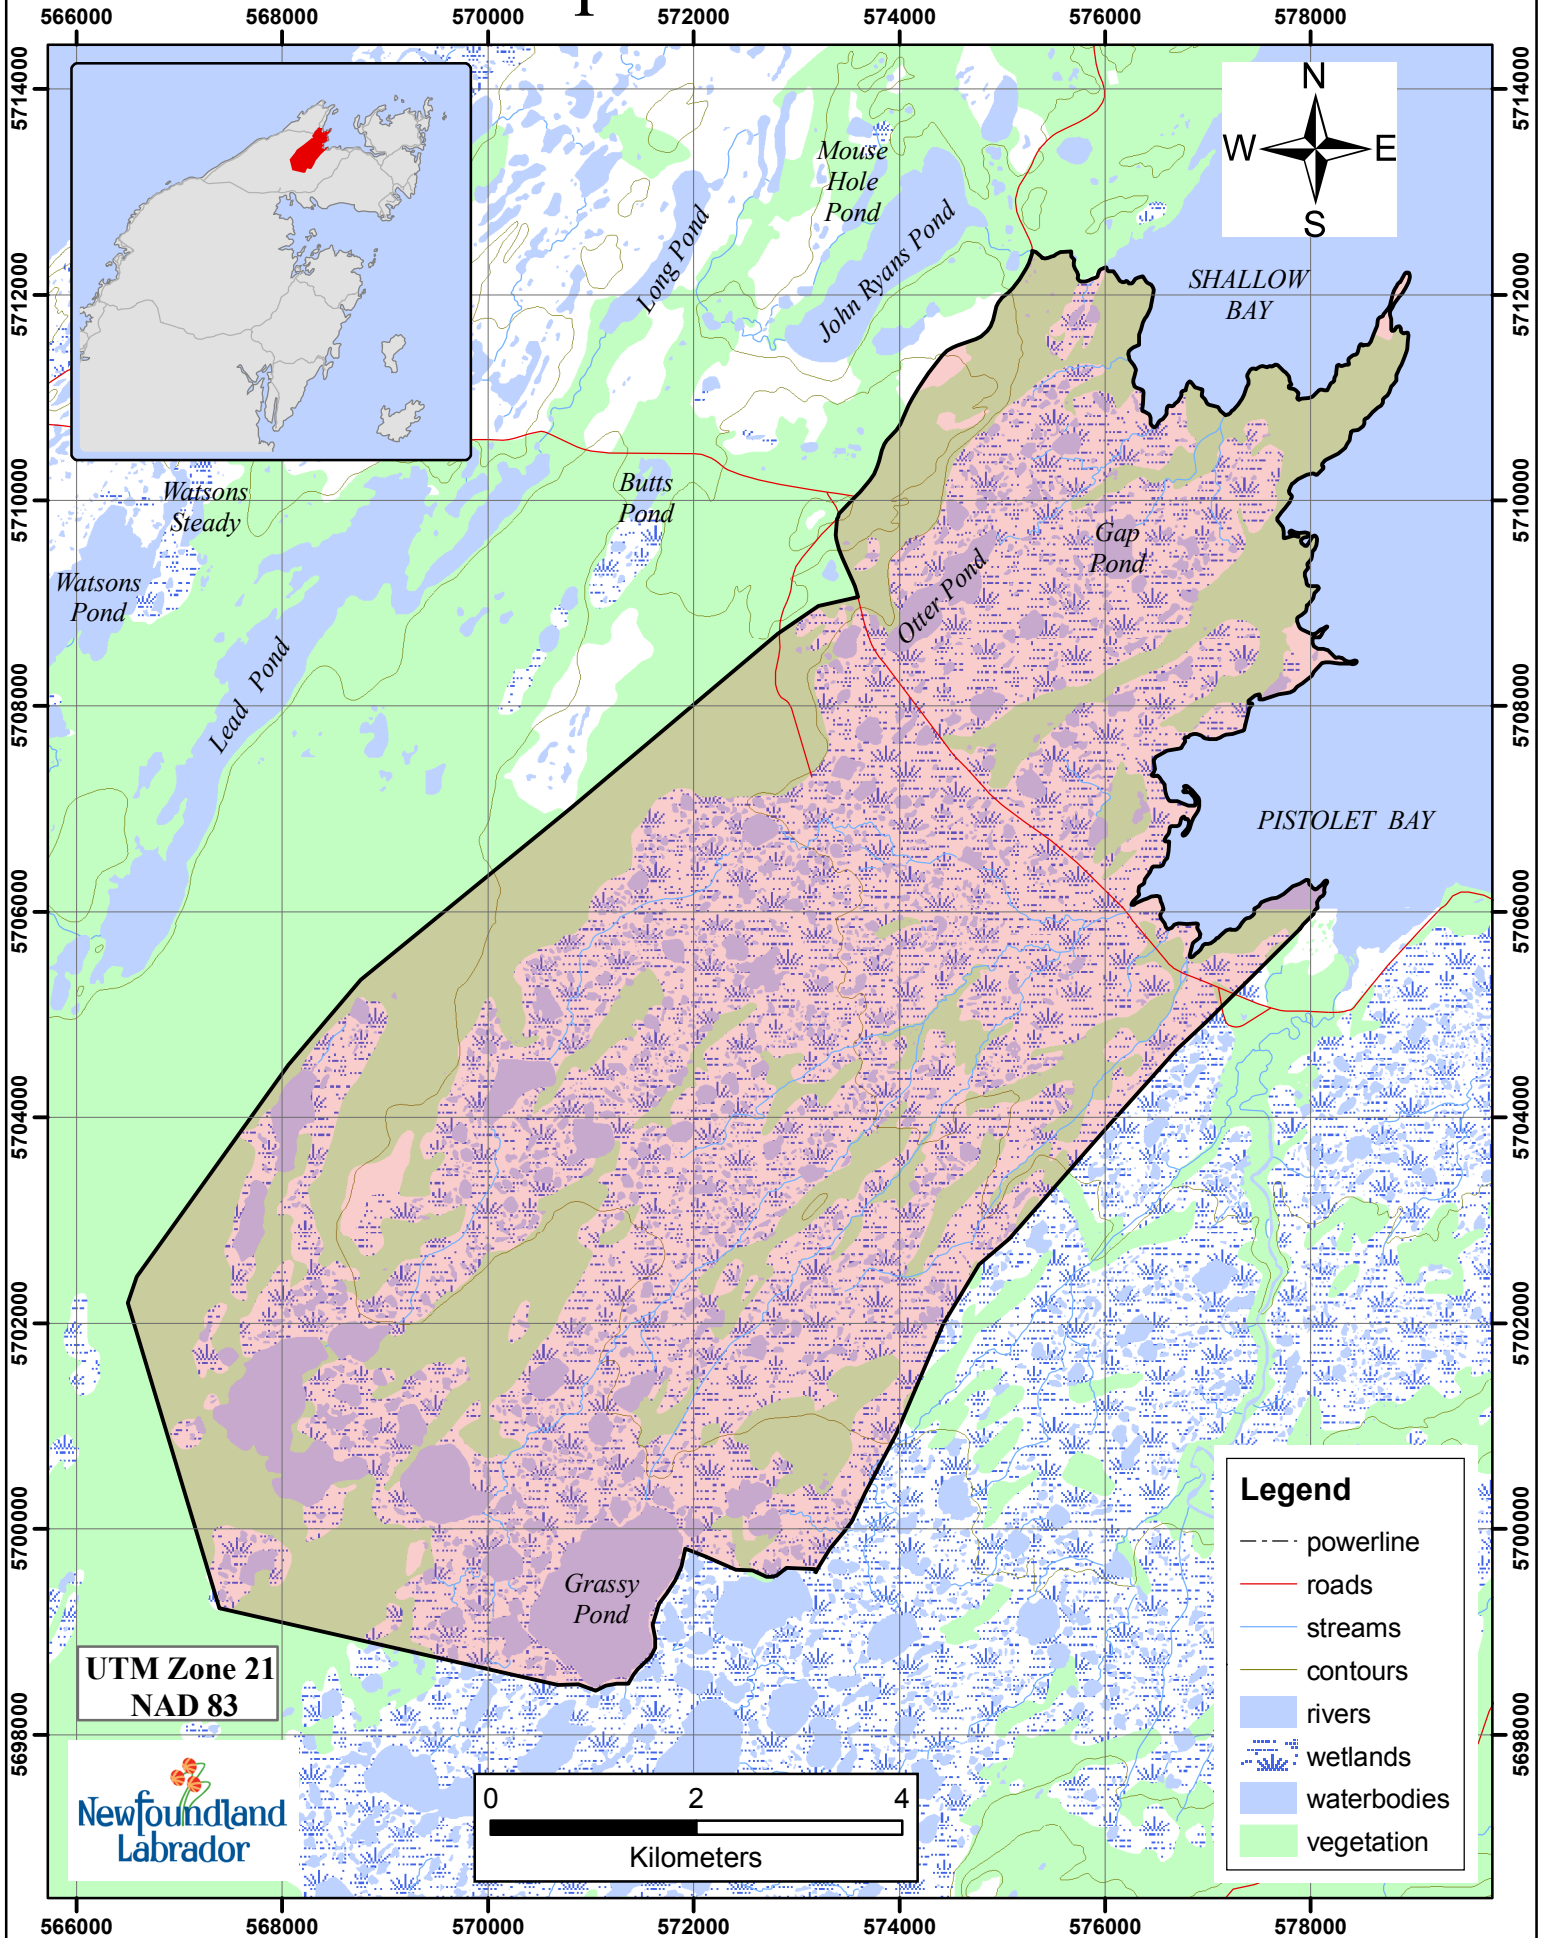

Beaver Trapline 332 Fur Zone 11

UTM Zone 21
NAD 83

Legend	
	powerline
	roads
	streams
	contours
	rivers
	wetlands
	waterbodies
	vegetation