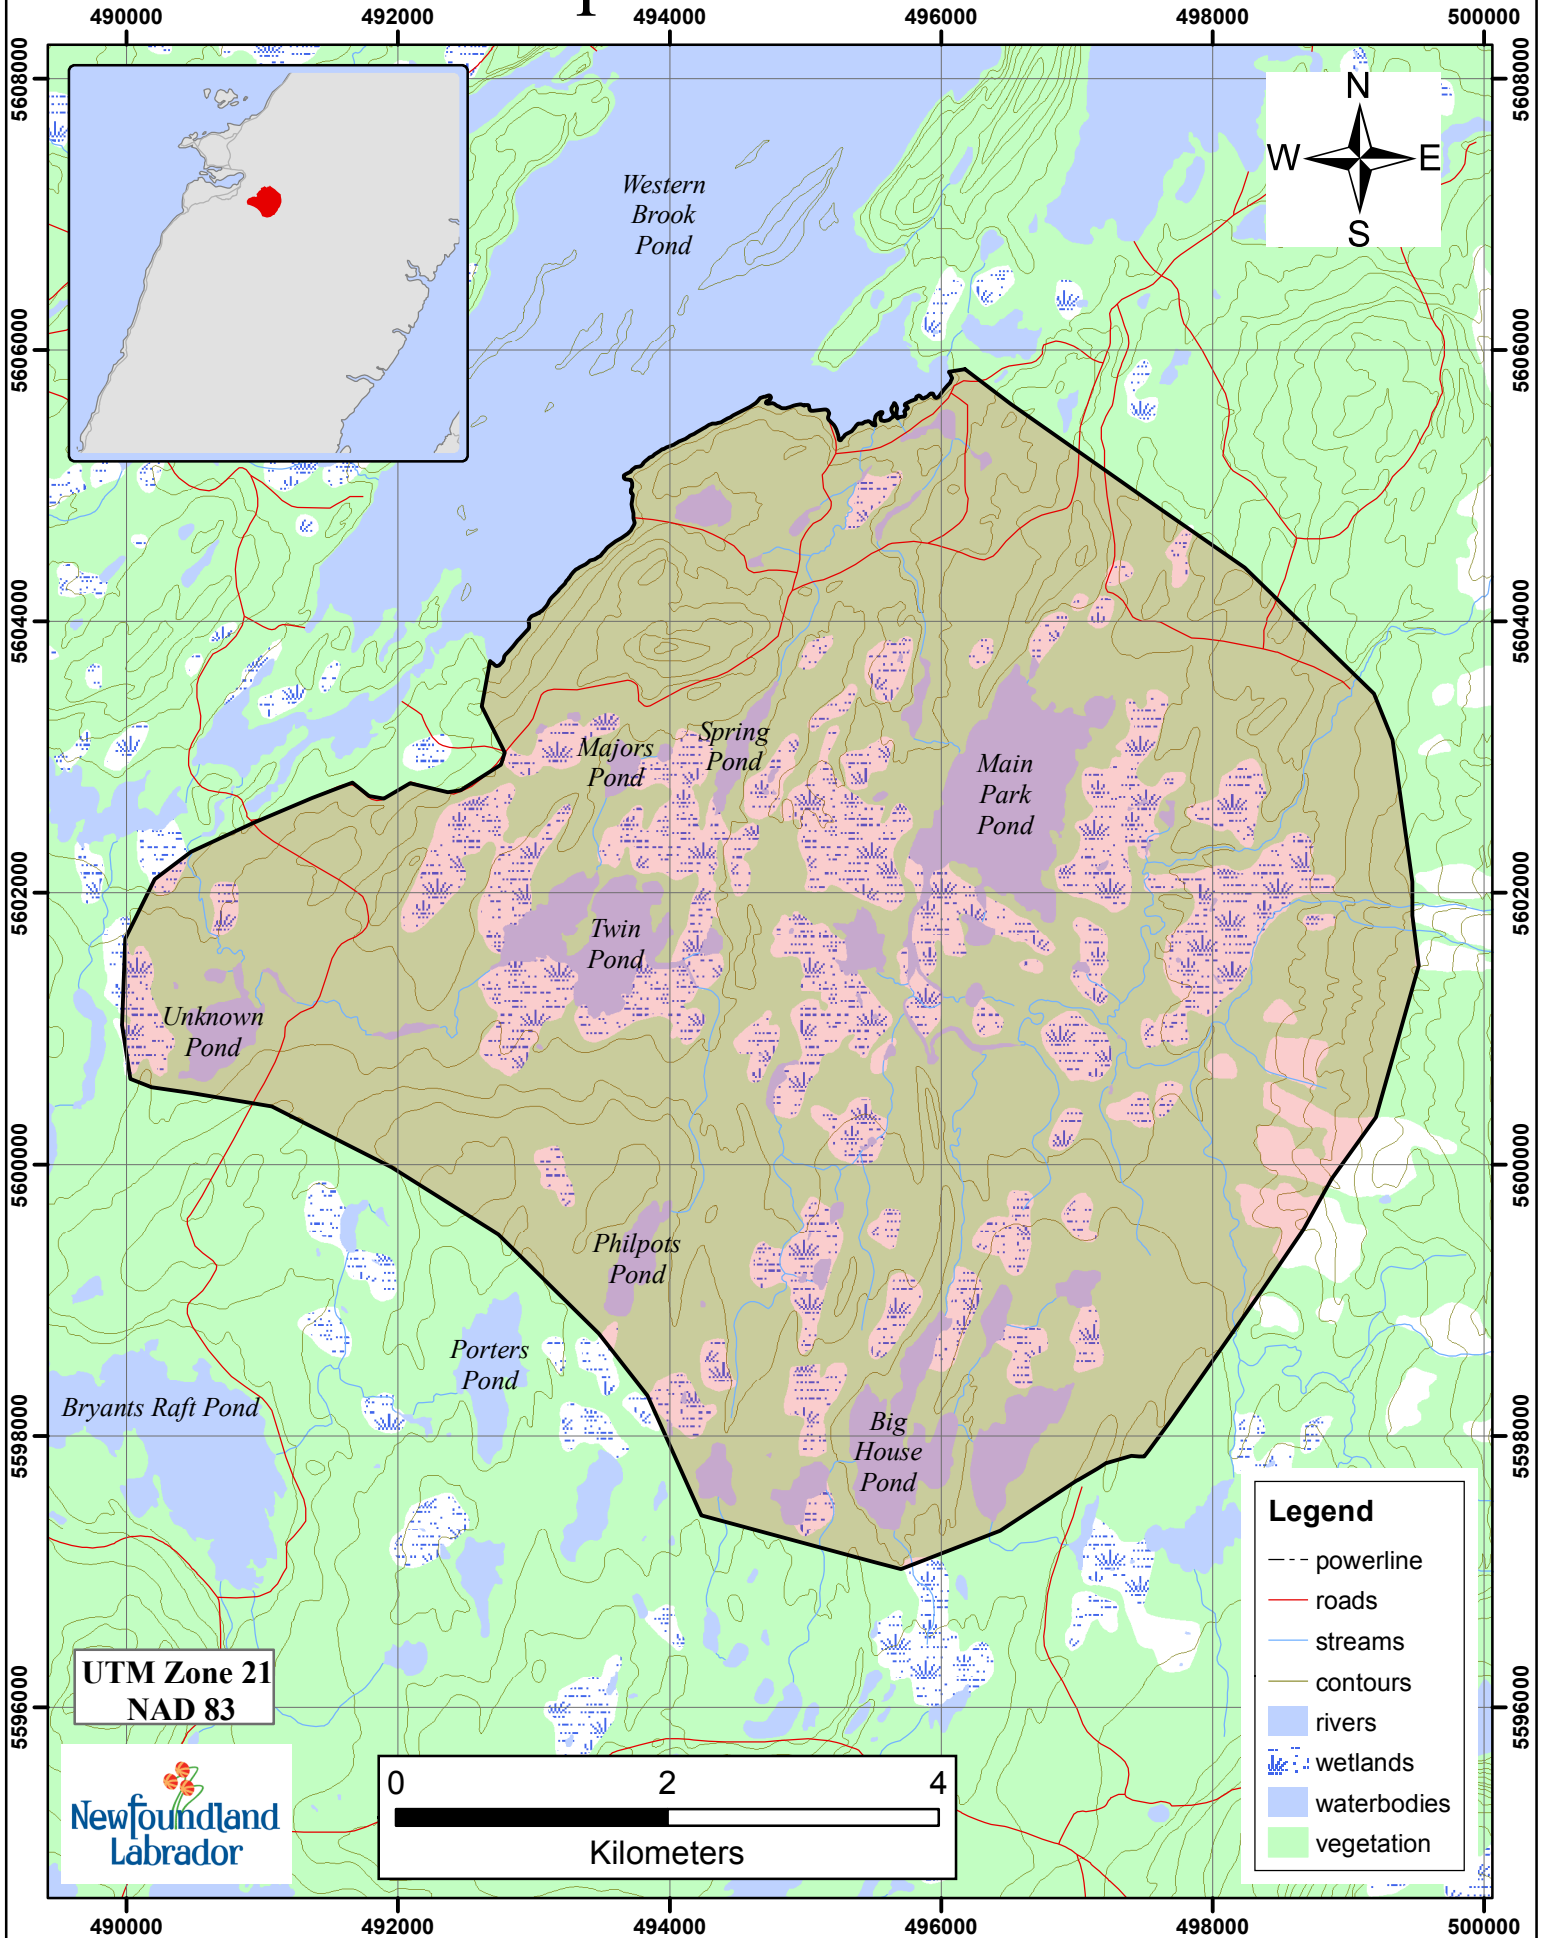

Beaver Trapline 343 Fur Zone 11

UTM Zone 21
NAD 83

- Legend**
- powerline
 - roads
 - streams
 - contours
 - rivers
 - wetlands
 - waterbodies
 - vegetation