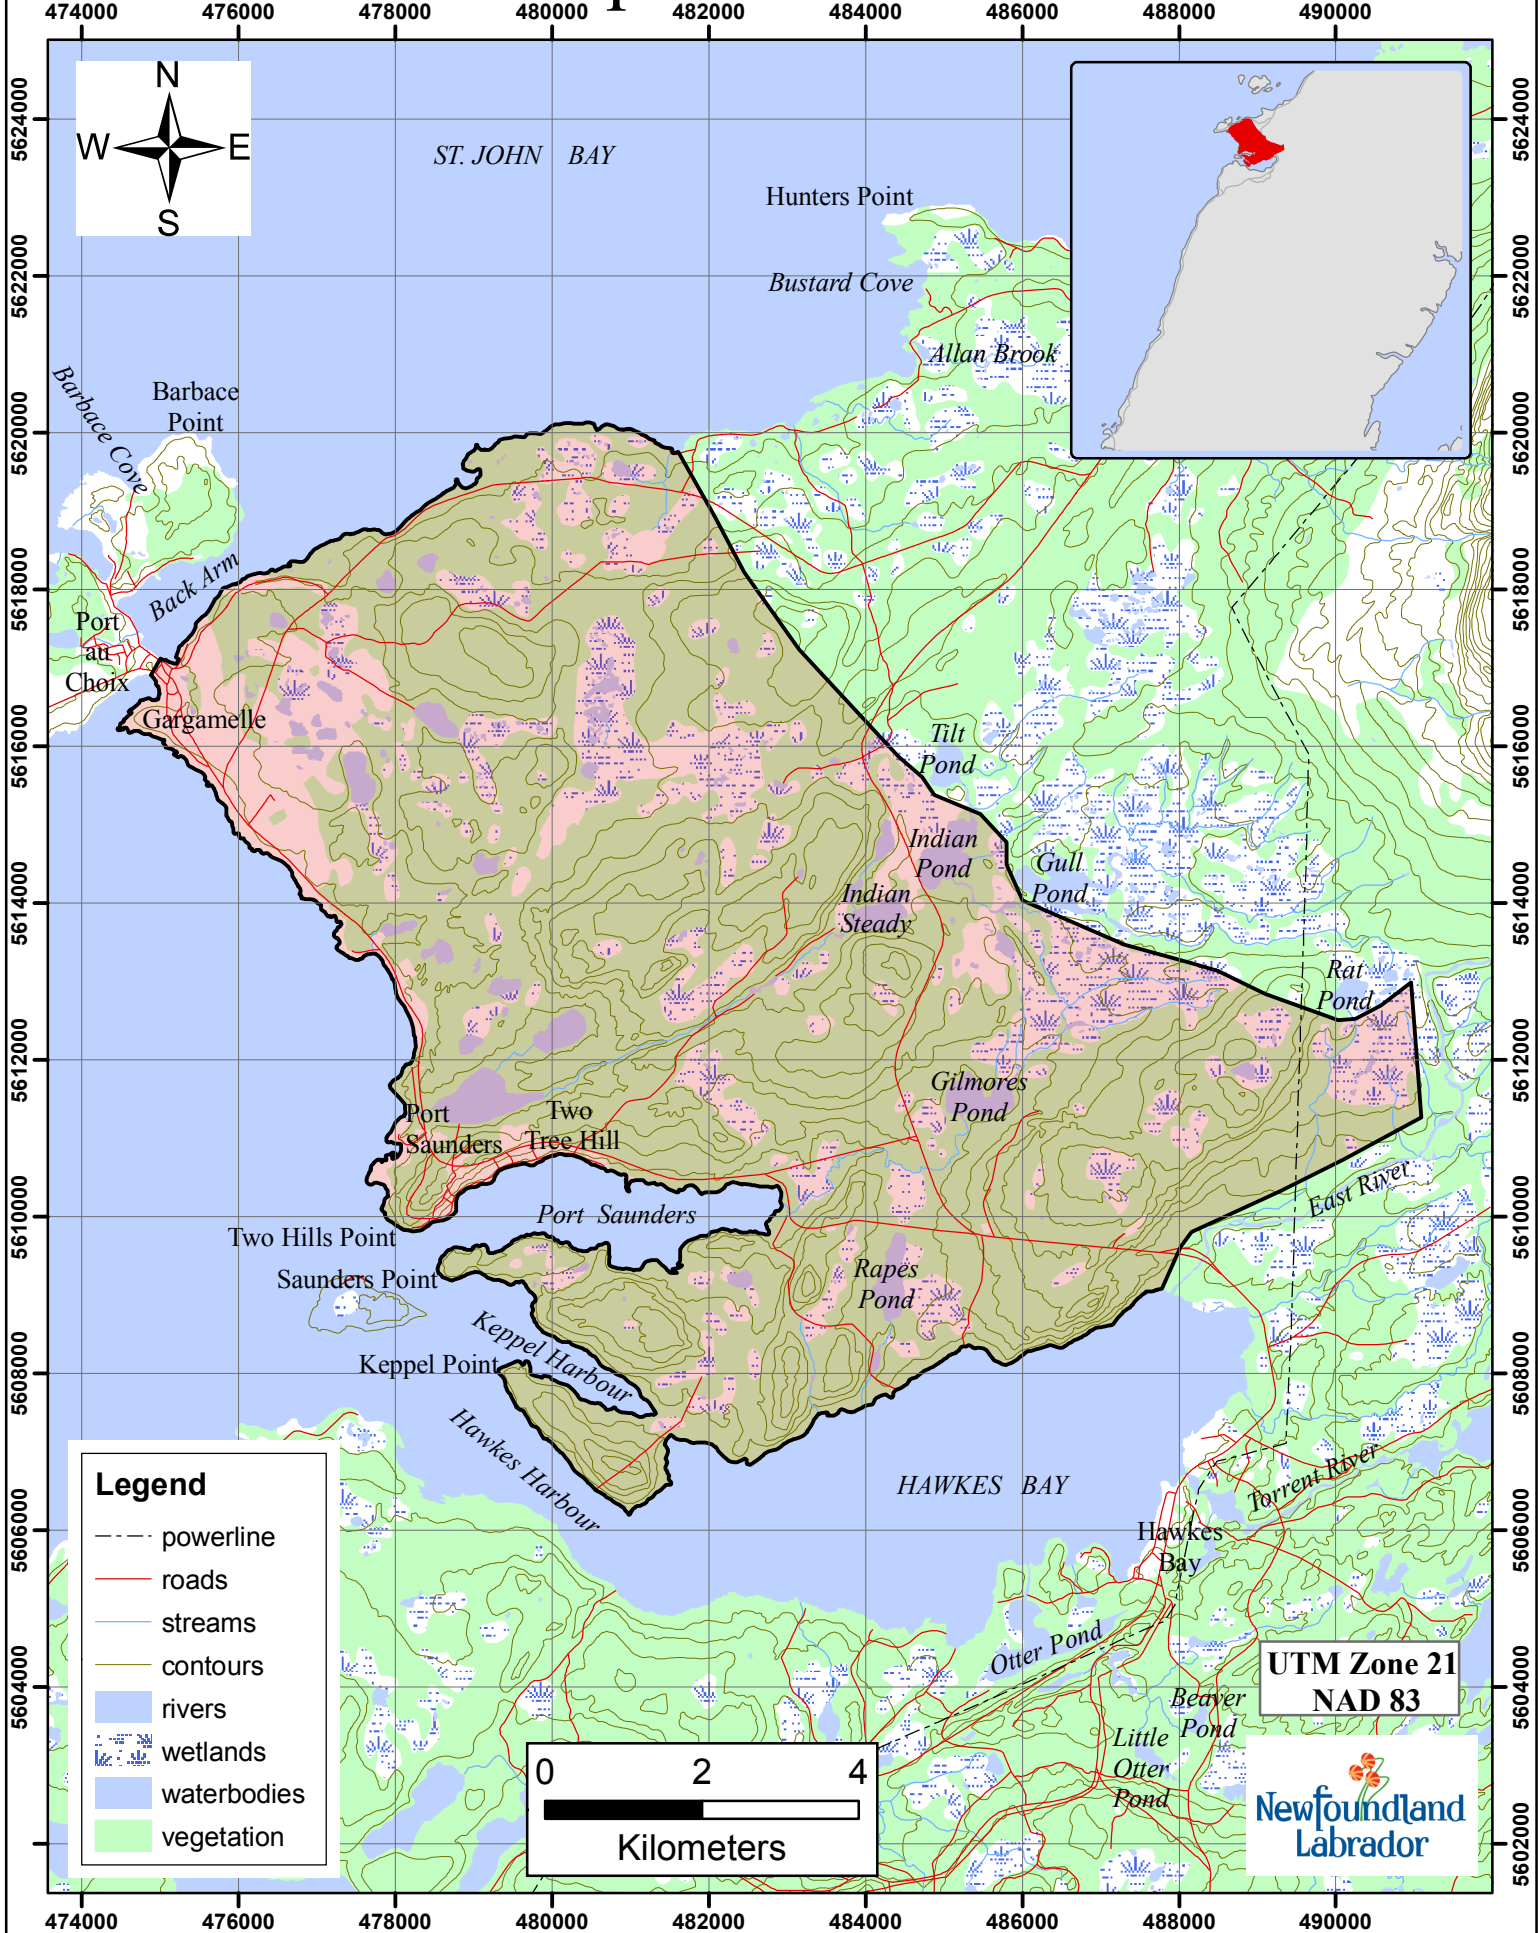

Beaver Trapline 345 Fur Zone 11

Legend

- powerline
- roads
- streams
- contours
- rivers
- wetlands
- waterbodies
- vegetation

UTM Zone 21
NAD 83