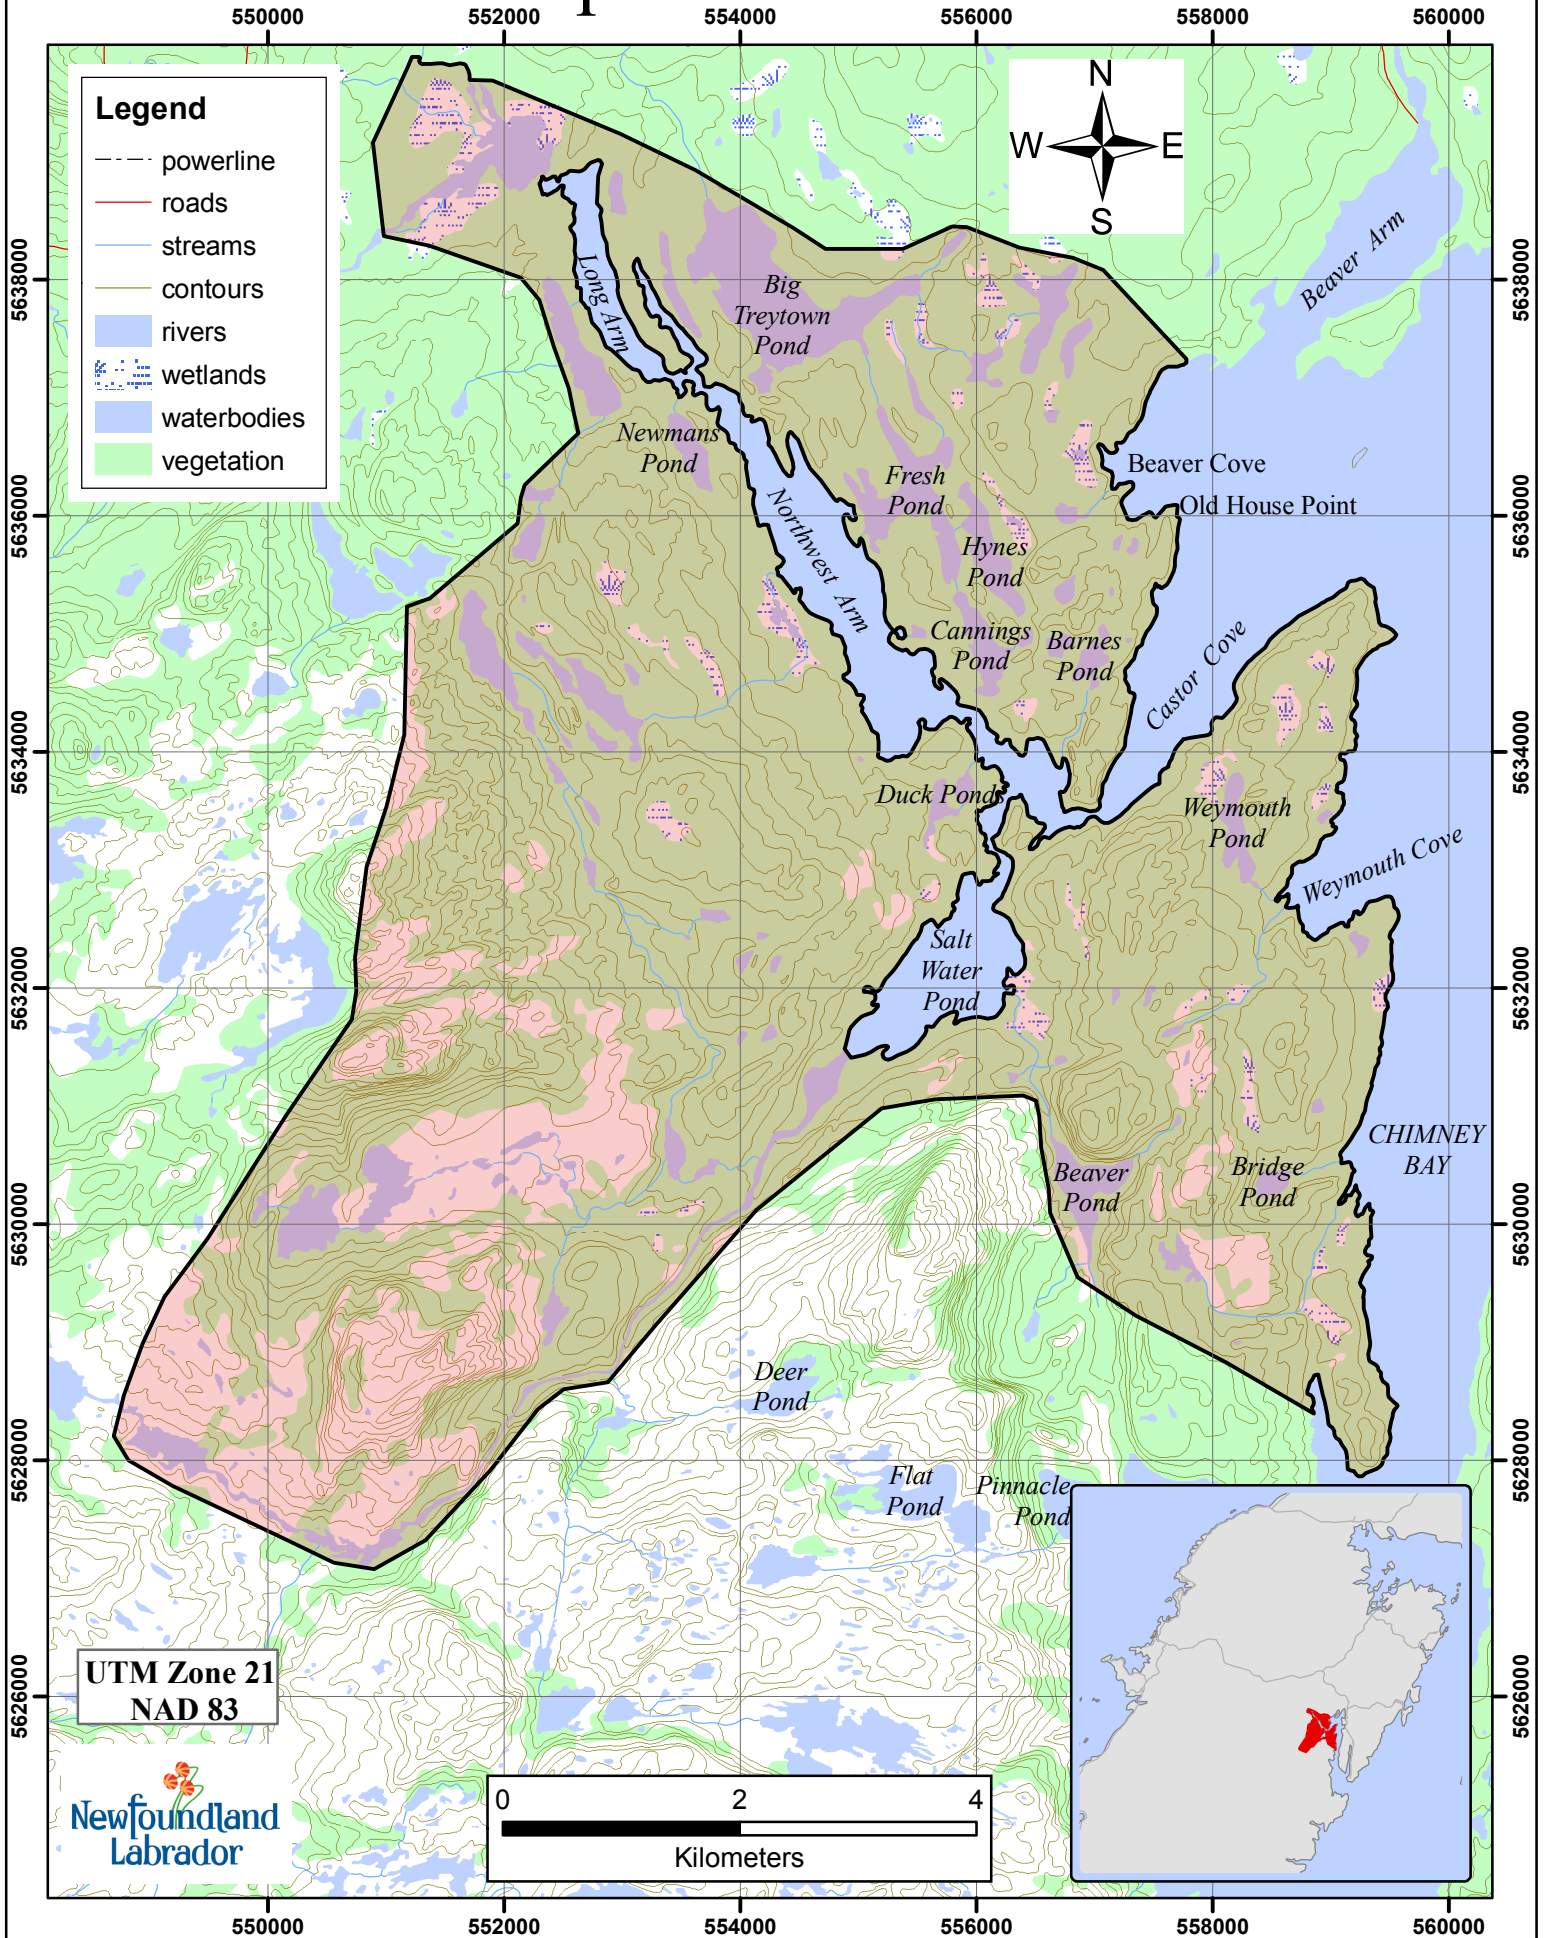

# Beaver Trapline 350 Fur Zone 11

- Legend**
- powerline
  - roads
  - streams
  - contours
  - rivers
  - wetlands
  - waterbodies
  - vegetation

UTM Zone 21  
NAD 83