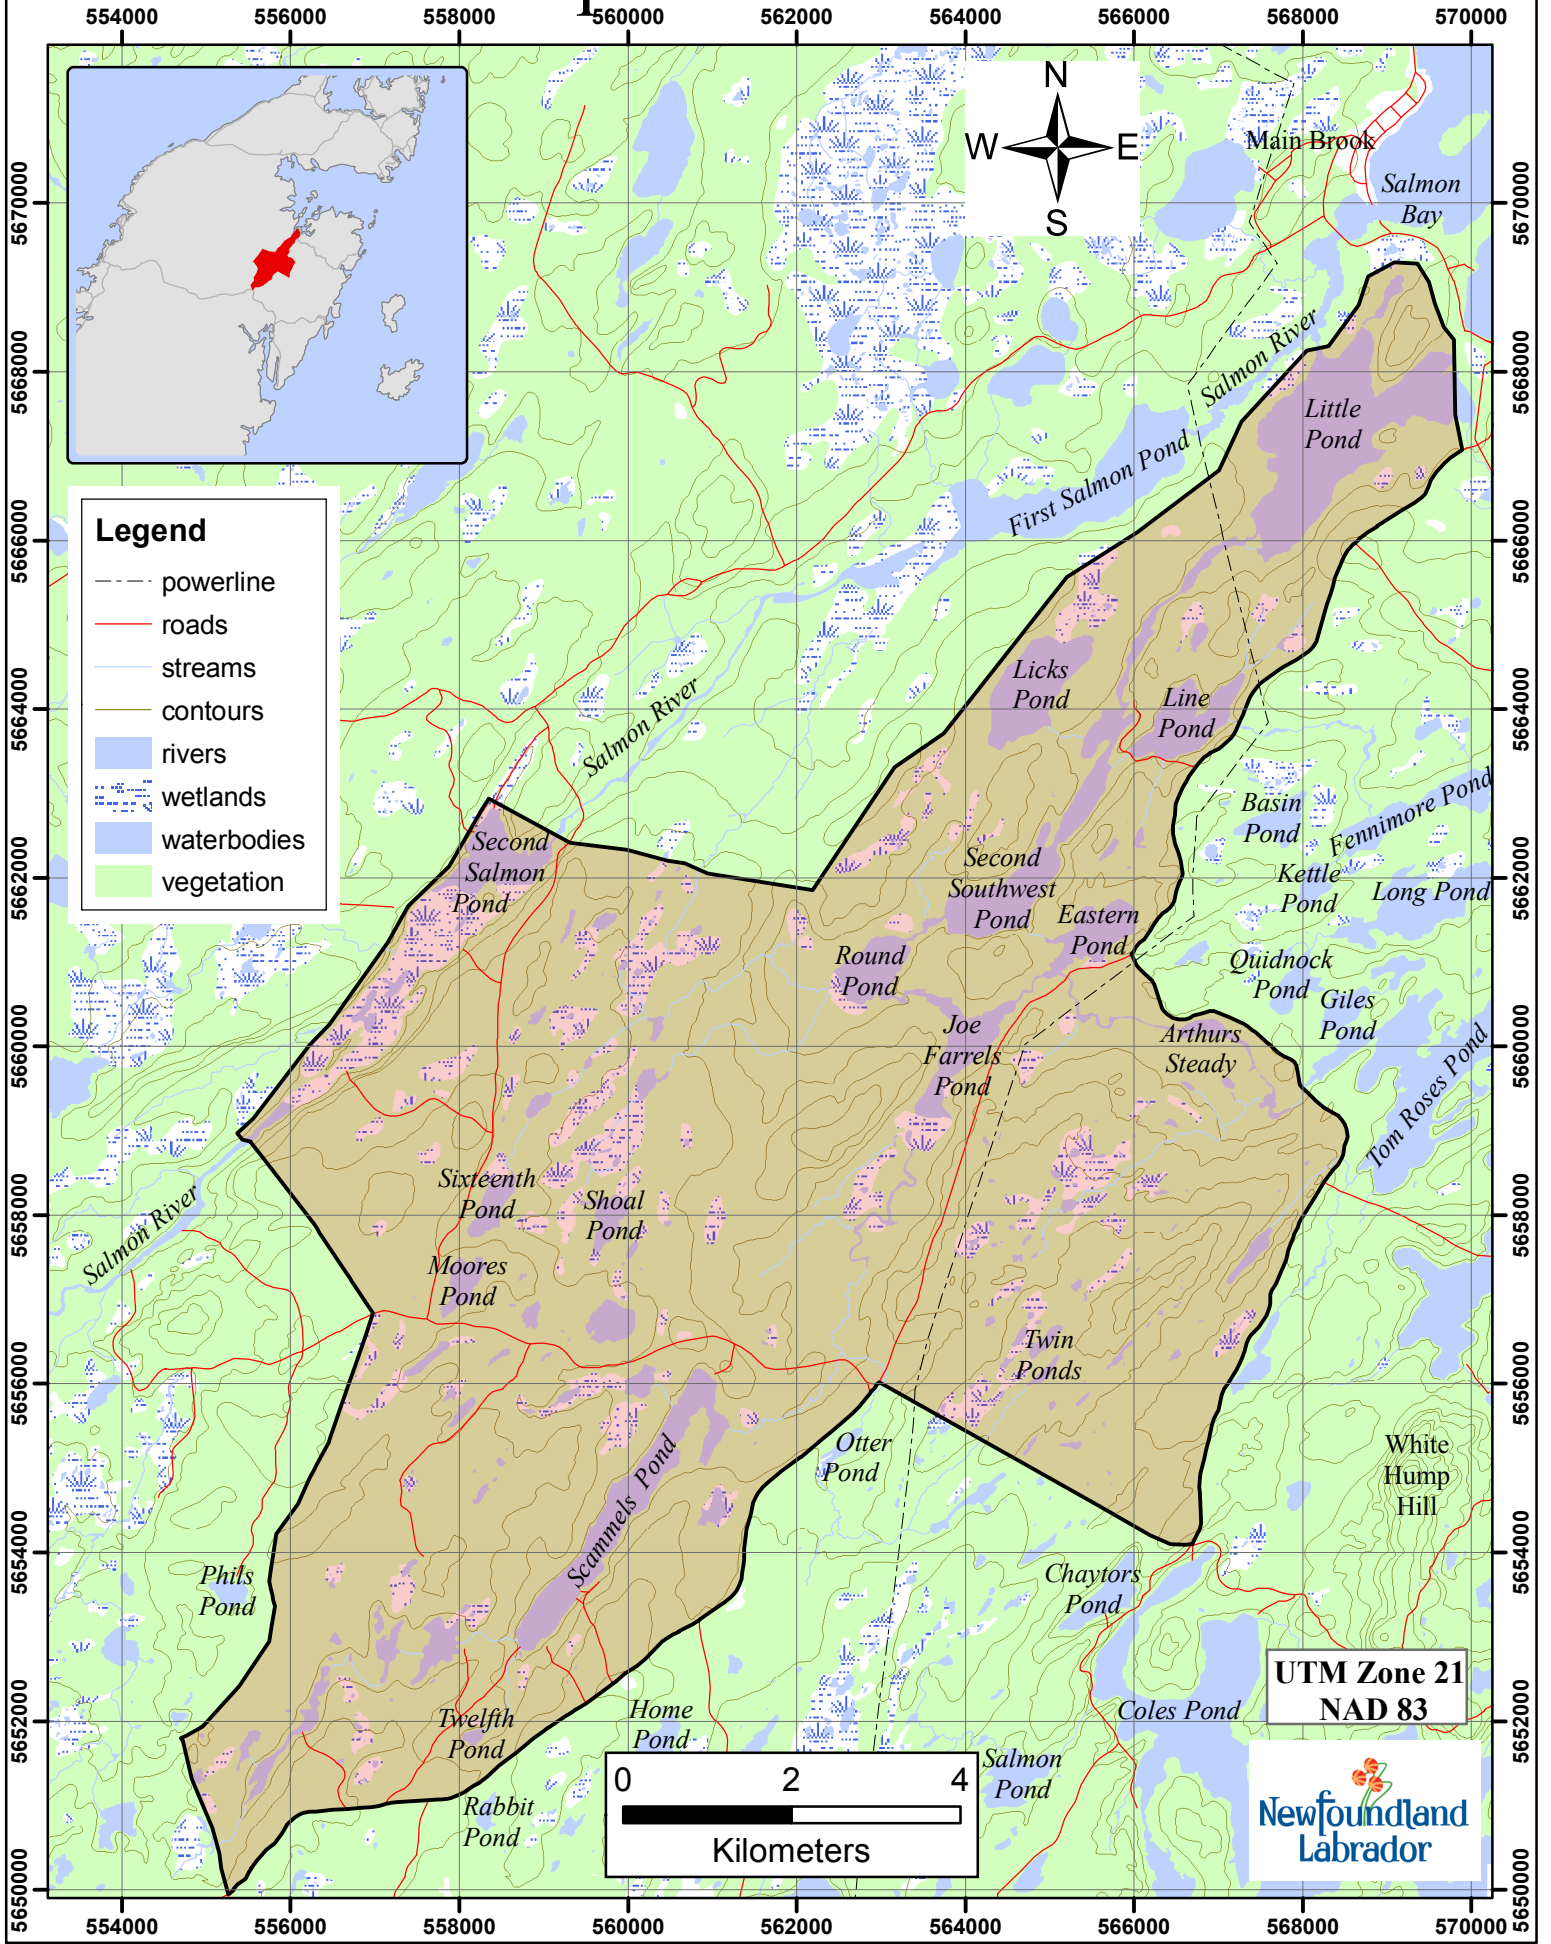

Beaver Trapline 352 Fur Zone 11

- Legend**
- powerline
 - roads
 - streams
 - contours
 - rivers
 - wetlands
 - waterbodies
 - vegetation

UTM Zone 21
NAD 83