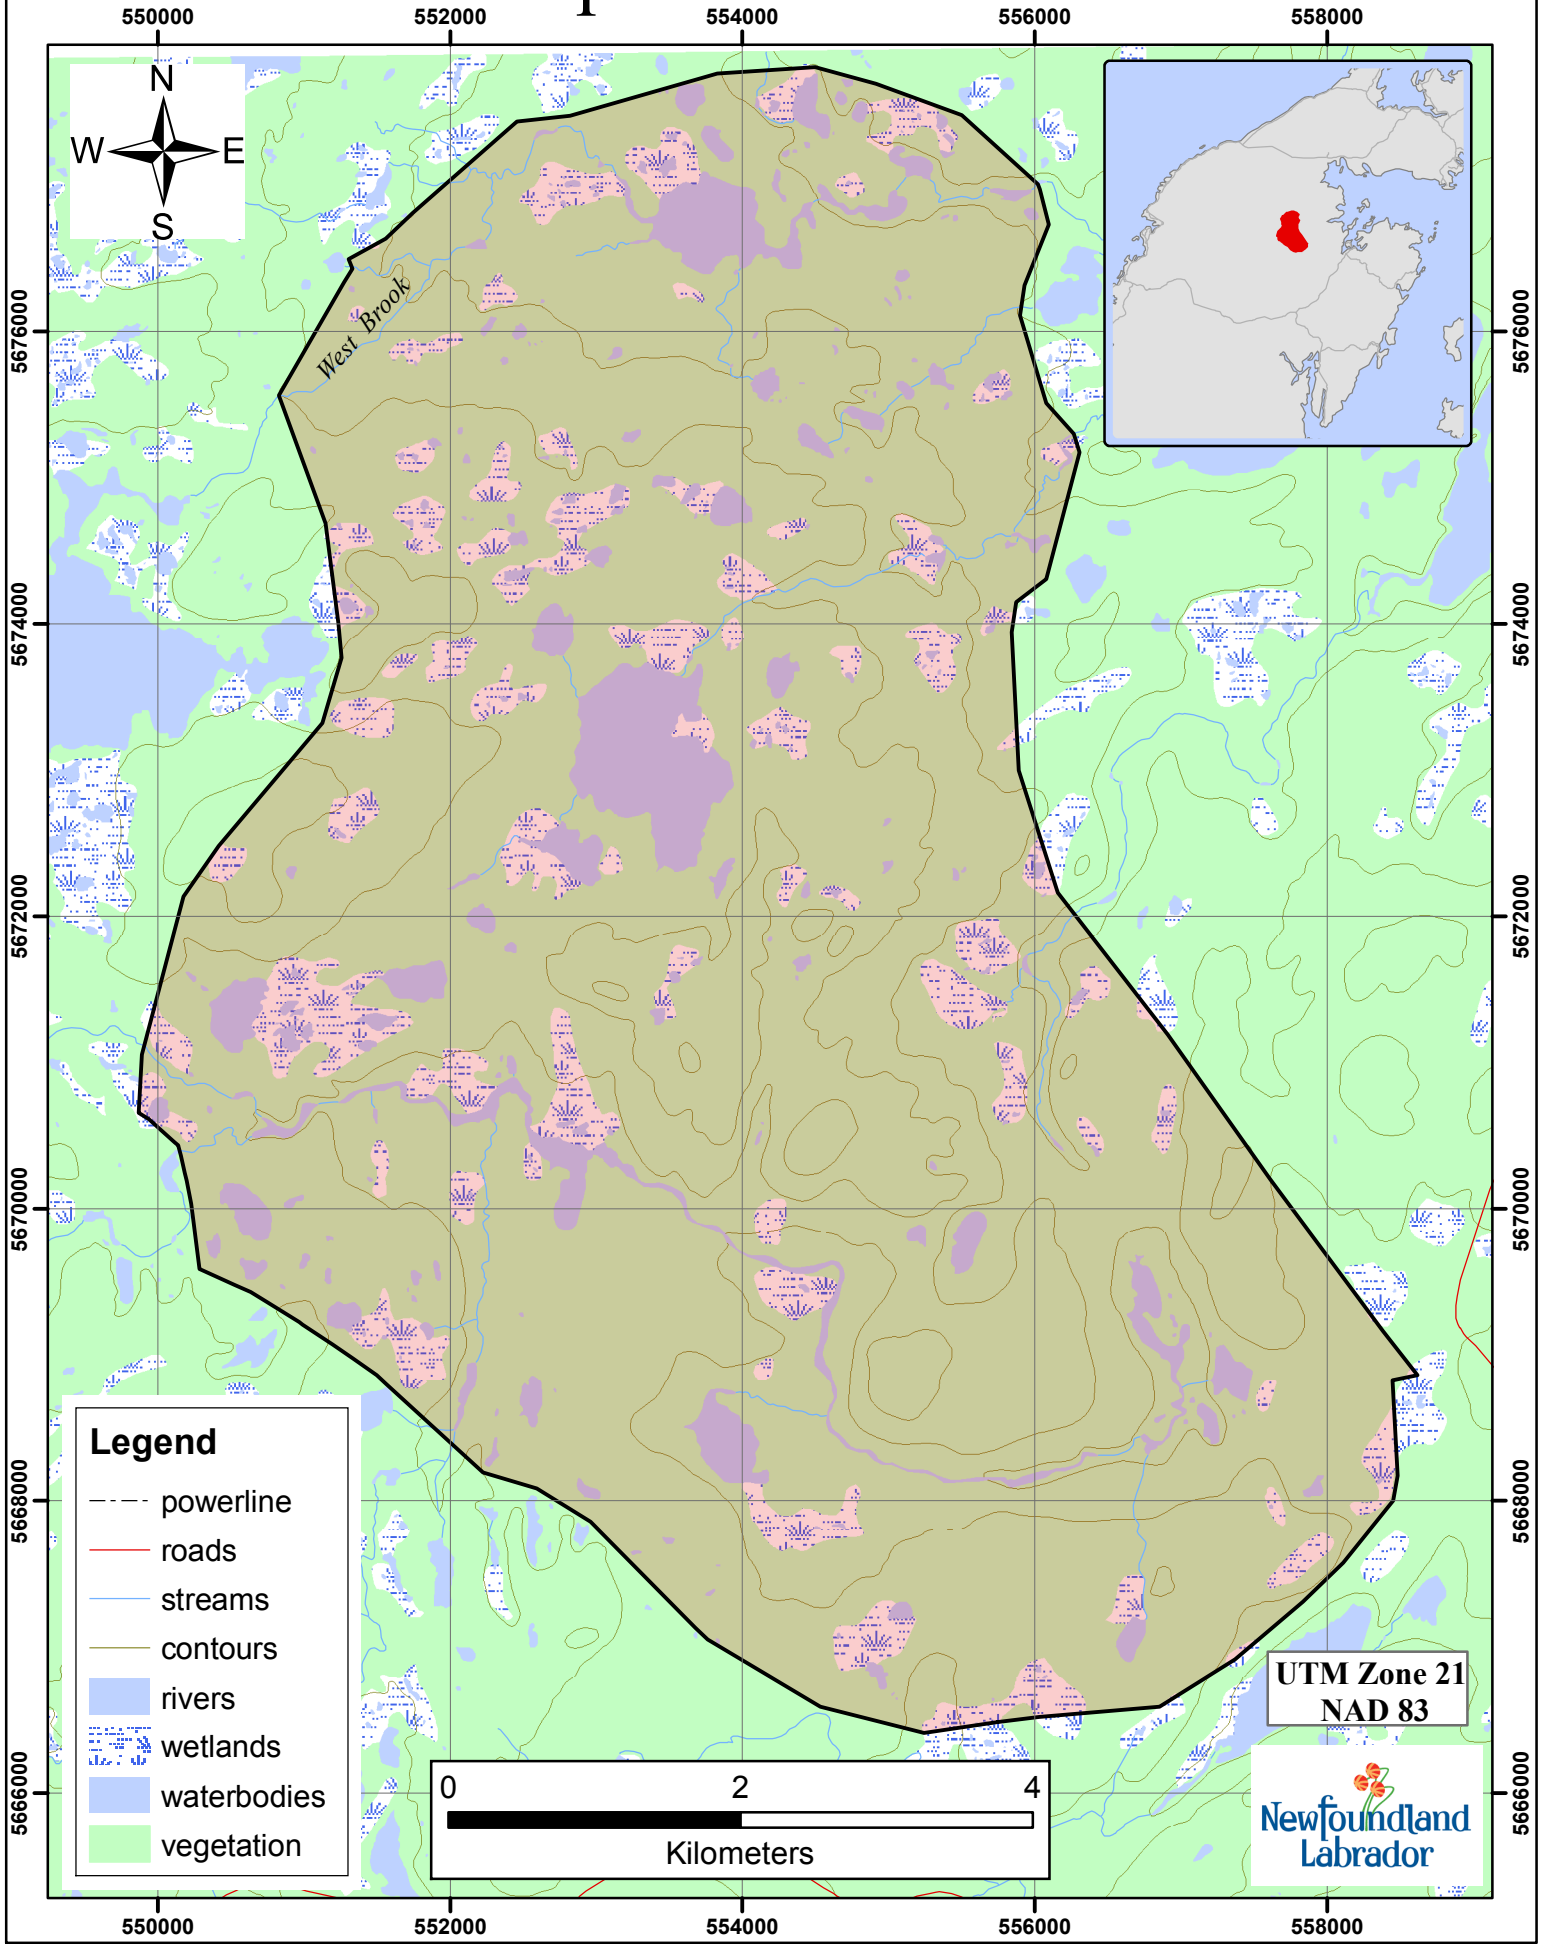

# Beaver Trapline 362 Fur Zone 11

- Legend**
- powerline
  - roads
  - streams
  - contours
  - rivers
  - ▨ wetlands
  - waterbodies
  - vegetation

UTM Zone 21  
NAD 83