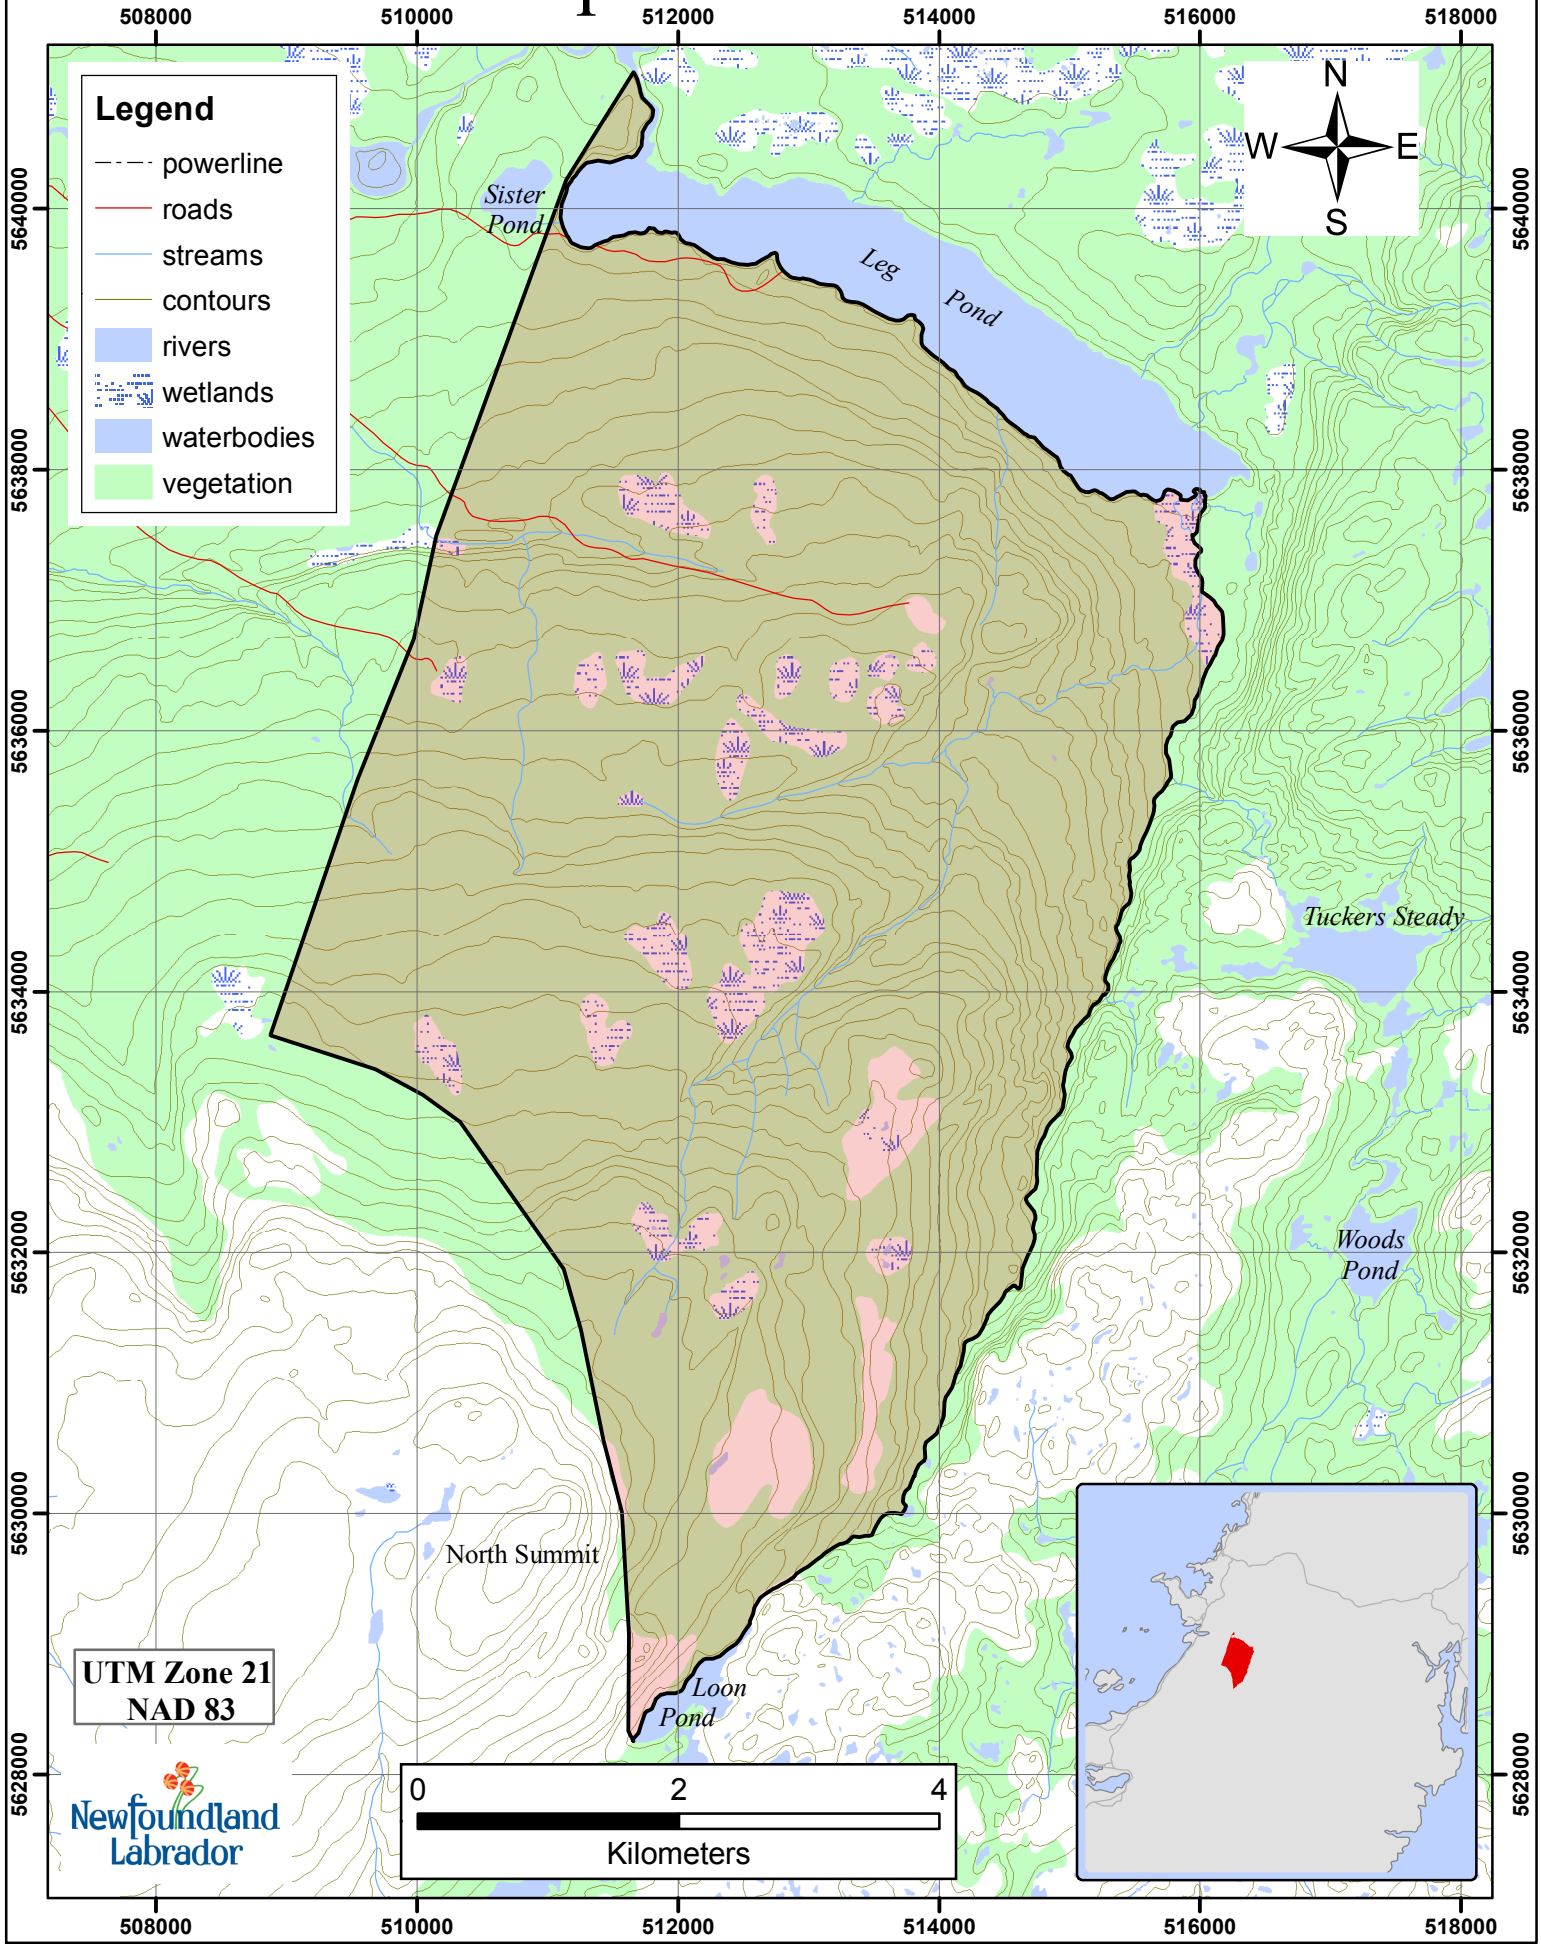

# Beaver Trapline 559 Fur Zone 11

- Legend**
- powerline
  - roads
  - streams
  - contours
  - rivers
  - wetlands
  - waterbodies
  - vegetation

UTM Zone 21  
NAD 83