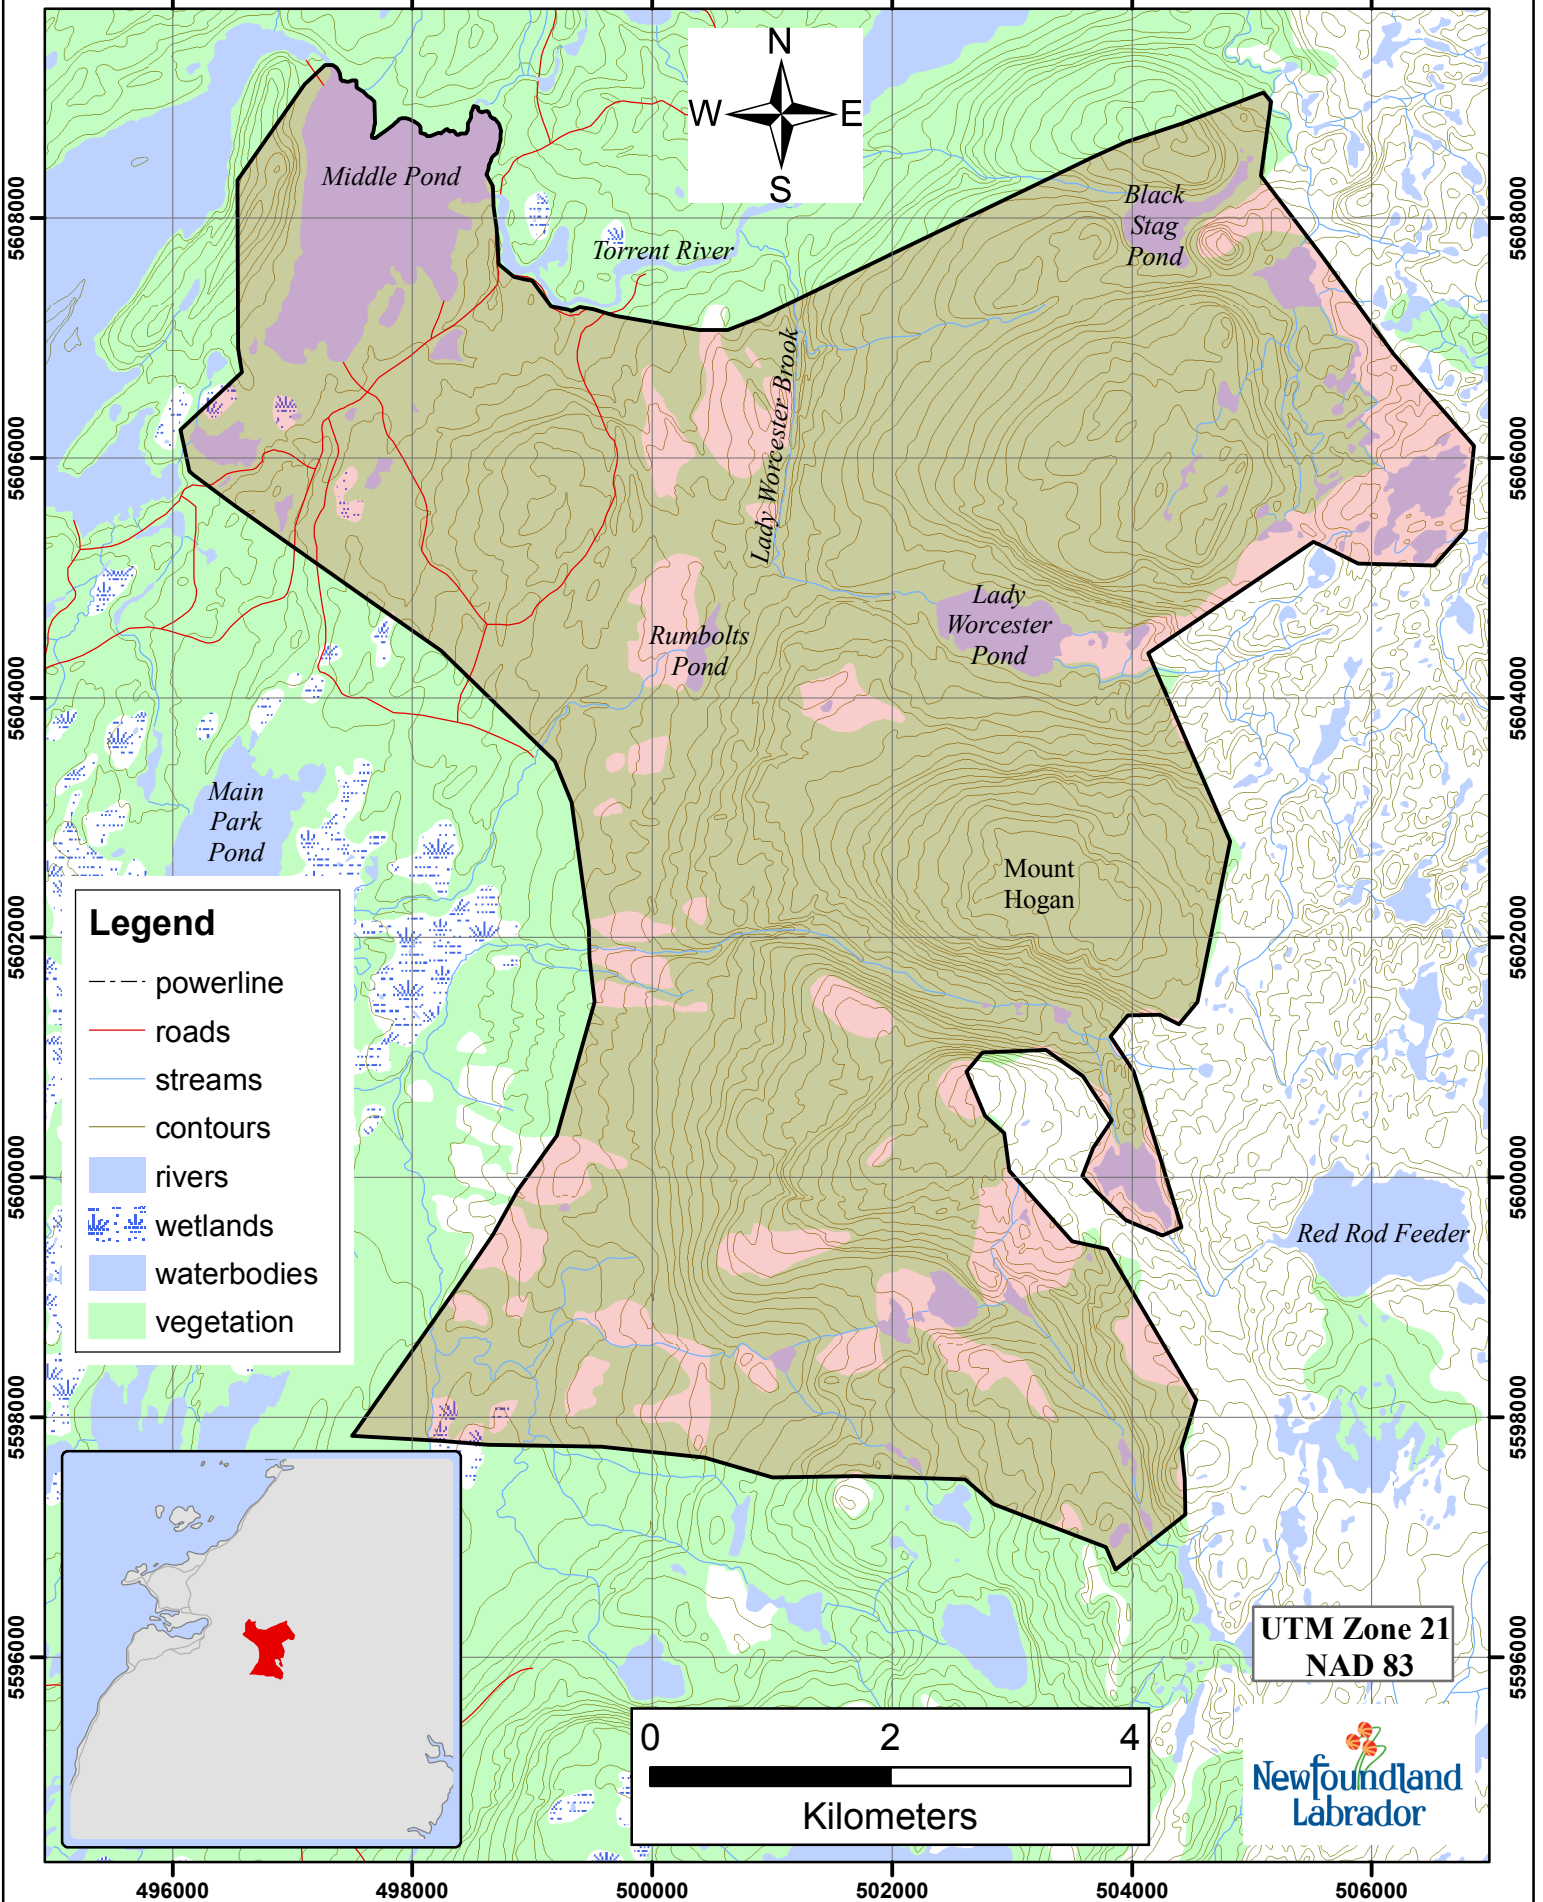

# Beaver Trapline 573 Fur Zone 11

496000 498000 500000 502000 504000 506000

- Legend**
- powerline
  - roads
  - streams
  - contours
  - rivers
  - ▨ wetlands
  - waterbodies
  - vegetation

UTM Zone 21  
NAD 83

496000 498000 500000 502000 504000 506000