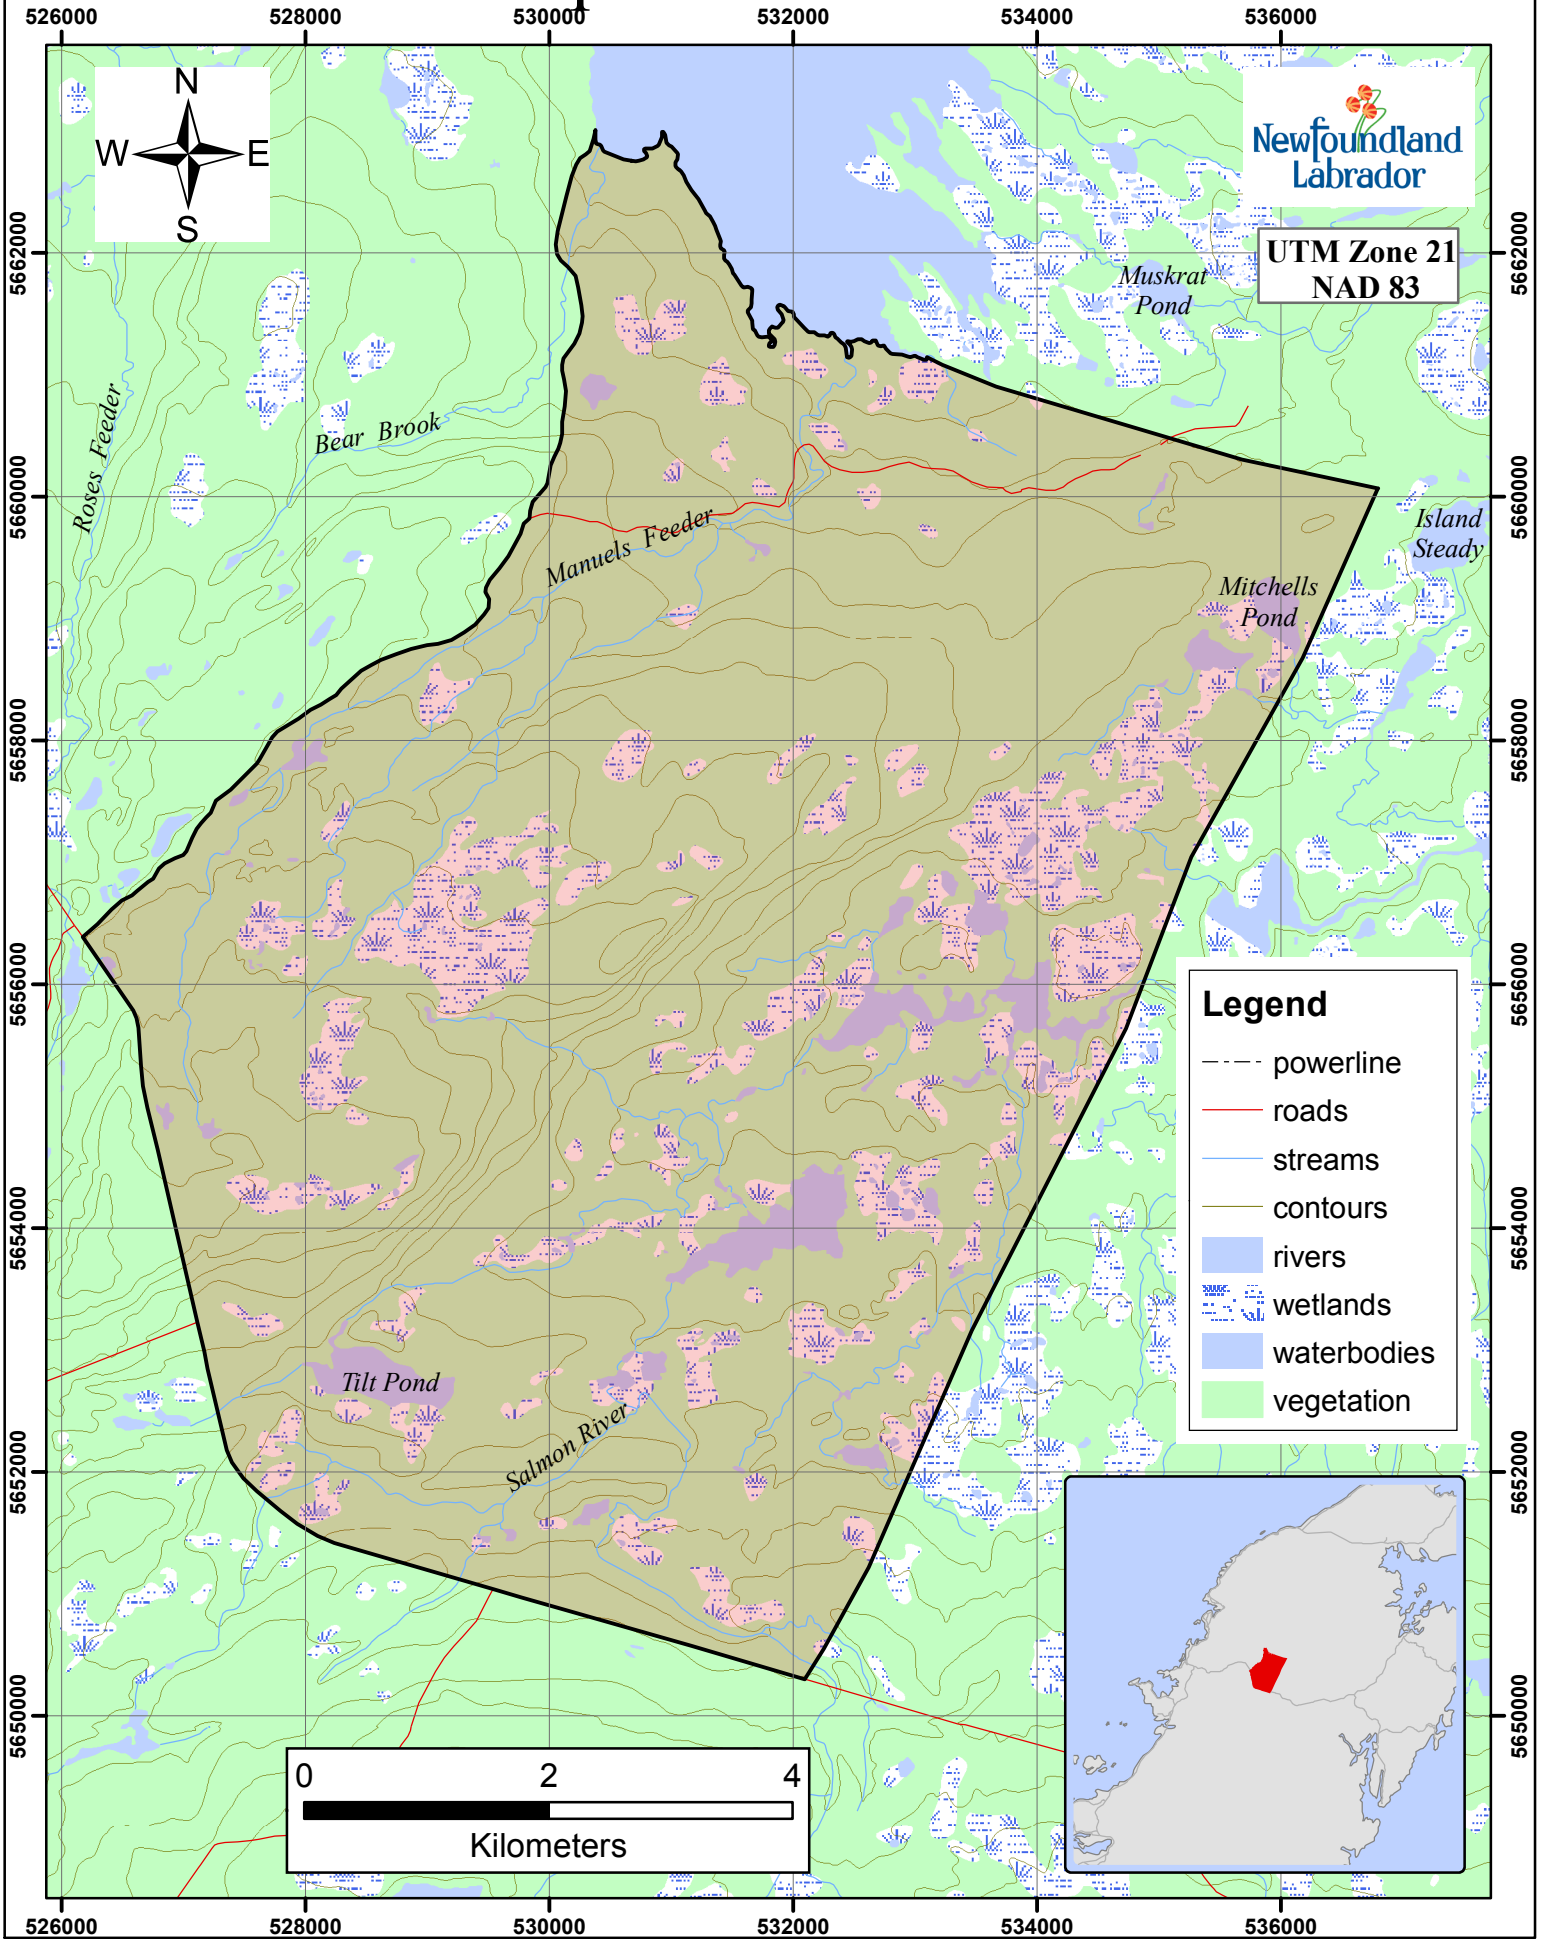

# Beaver Trapline 594 Fur Zone 11

UTM Zone 21  
NAD 83

**Legend**

- powerline
- roads
- streams
- contours
- rivers
- wetlands
- waterbodies
- vegetation