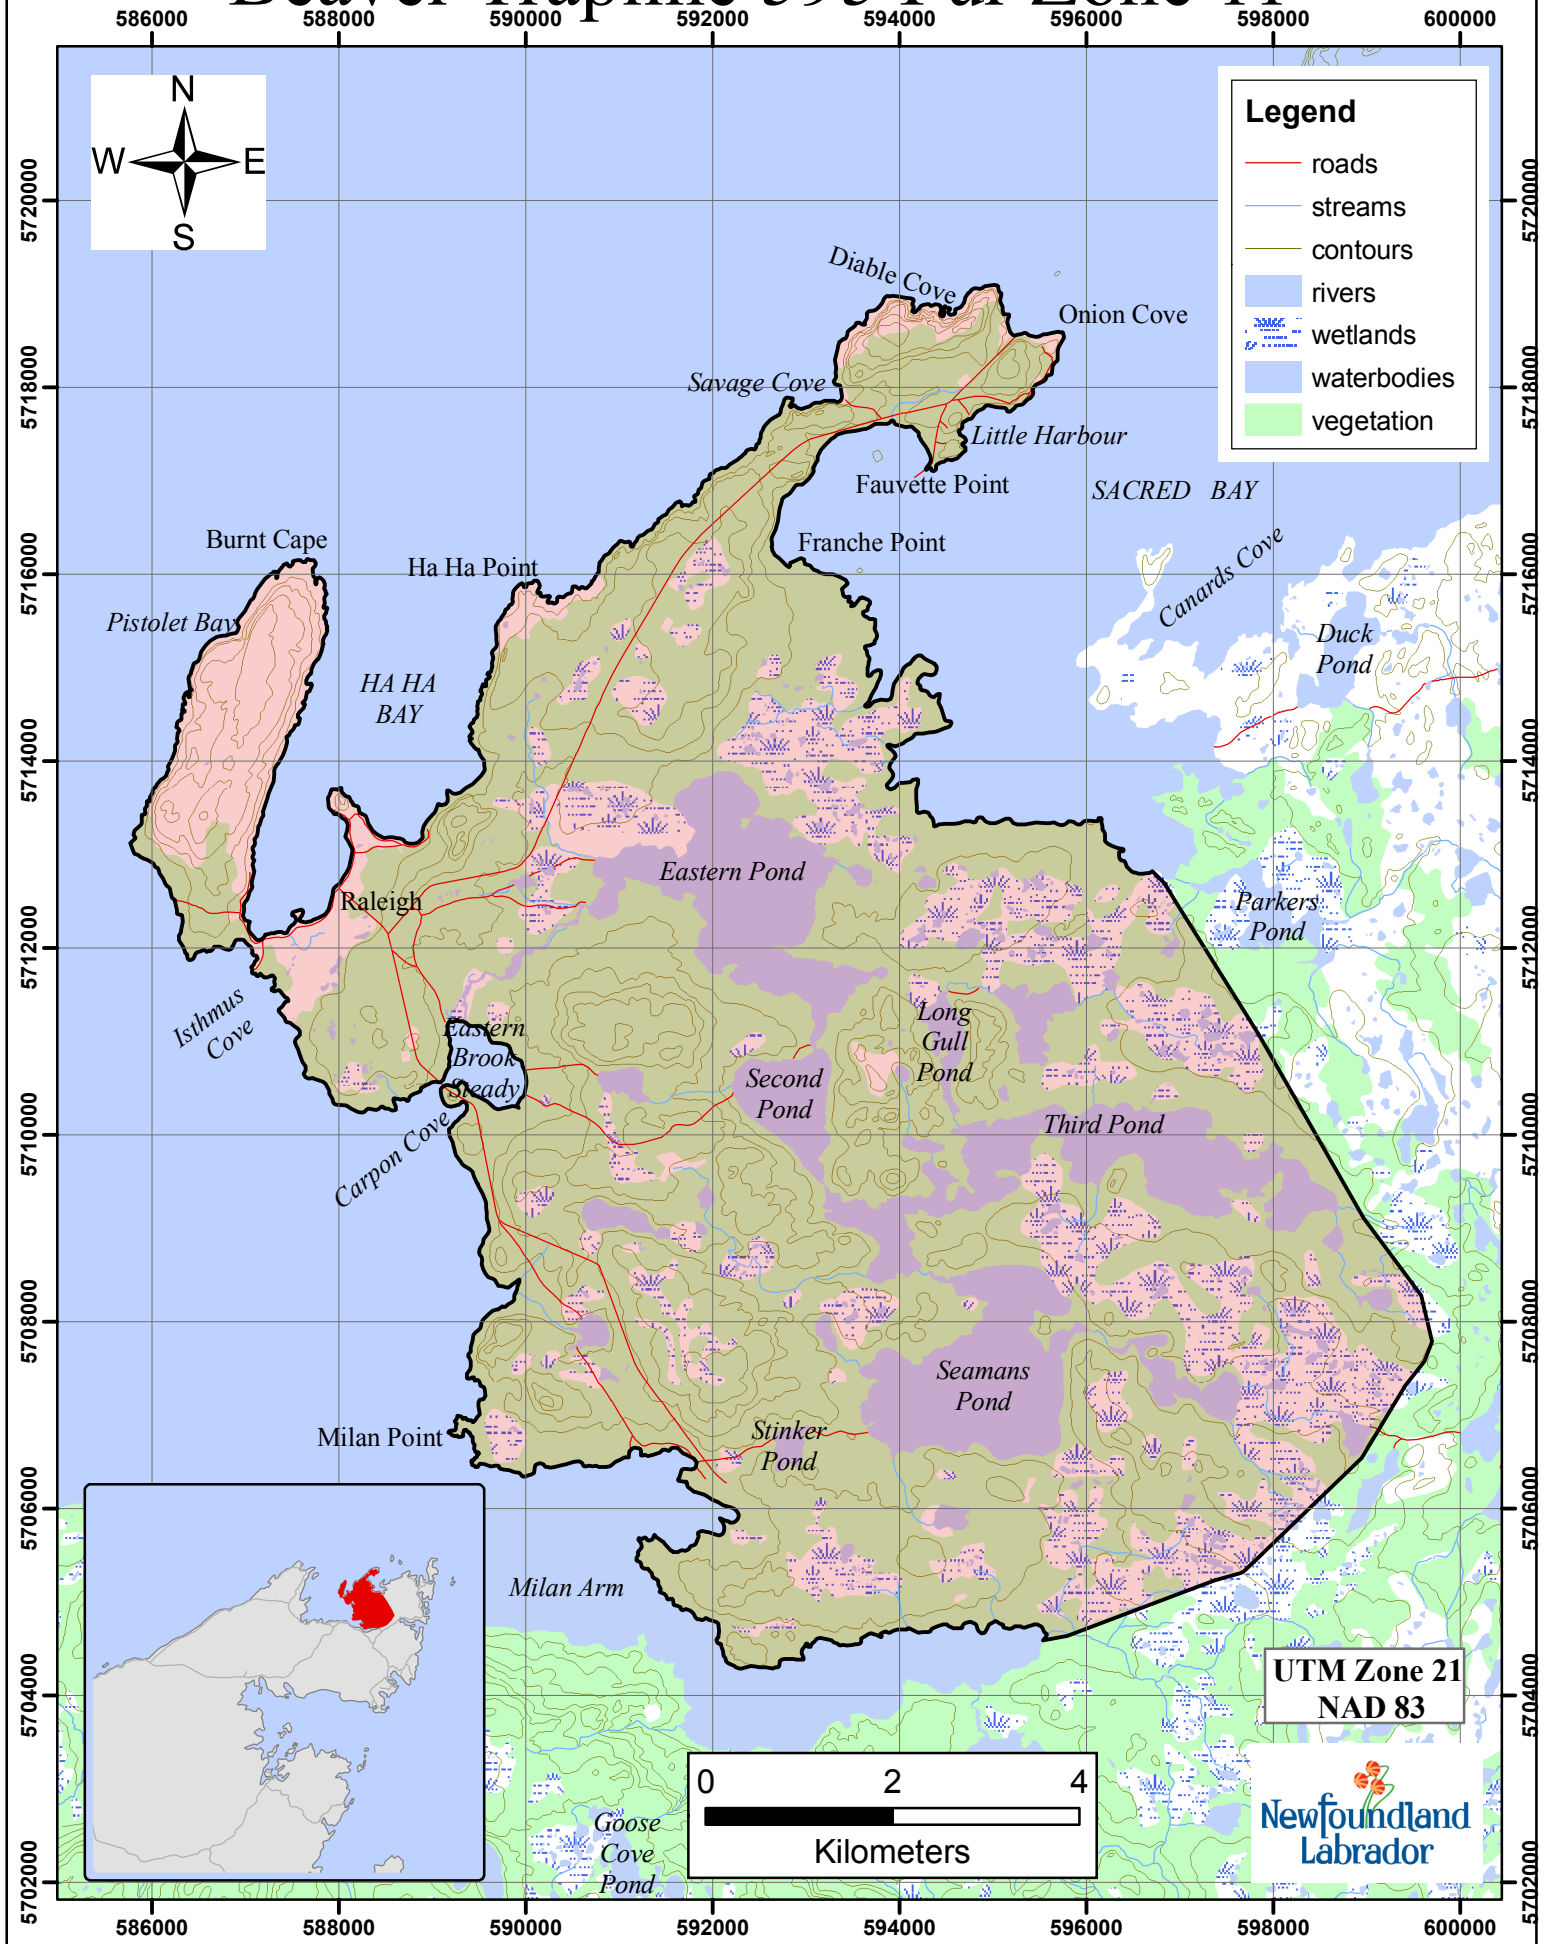

Beaver Trapline 595 Fur Zone 11

Legend

- roads
- streams
- contours
- rivers
- wetlands
- waterbodies
- vegetation

UTM Zone 21
NAD 83