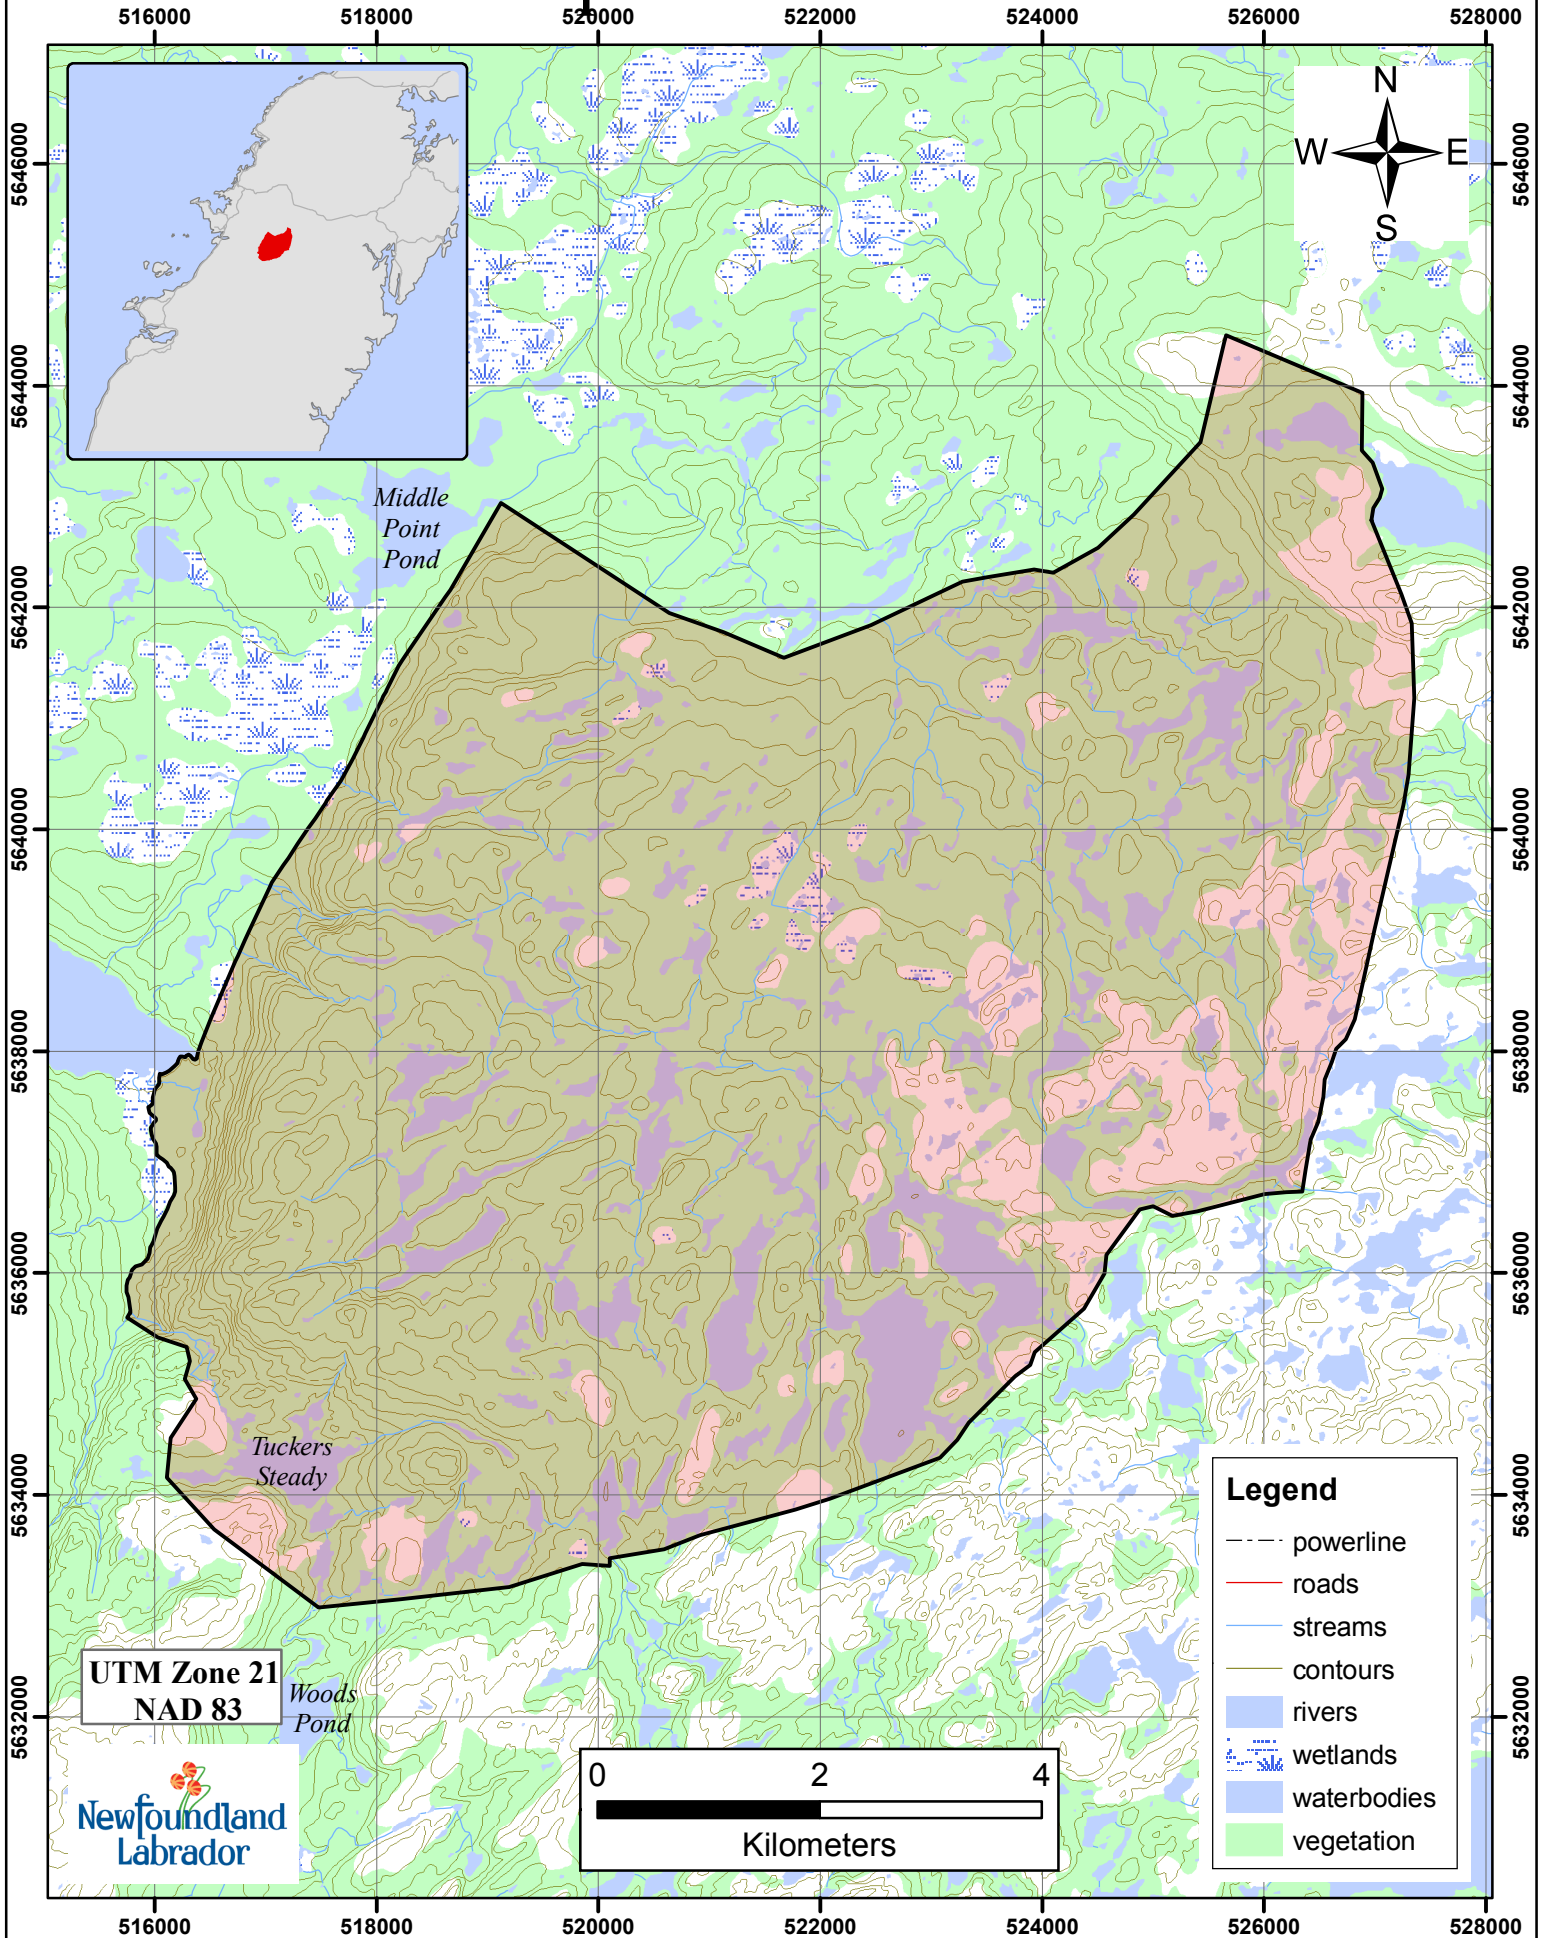

# Beaver Trapline 597 Fur Zone 11

- Legend**
- powerline
  - roads
  - streams
  - contours
  - rivers
  - wetlands
  - waterbodies
  - vegetation

UTM Zone 21  
NAD 83

Middle Point Pond

Tuckers Steady

Woods Pond