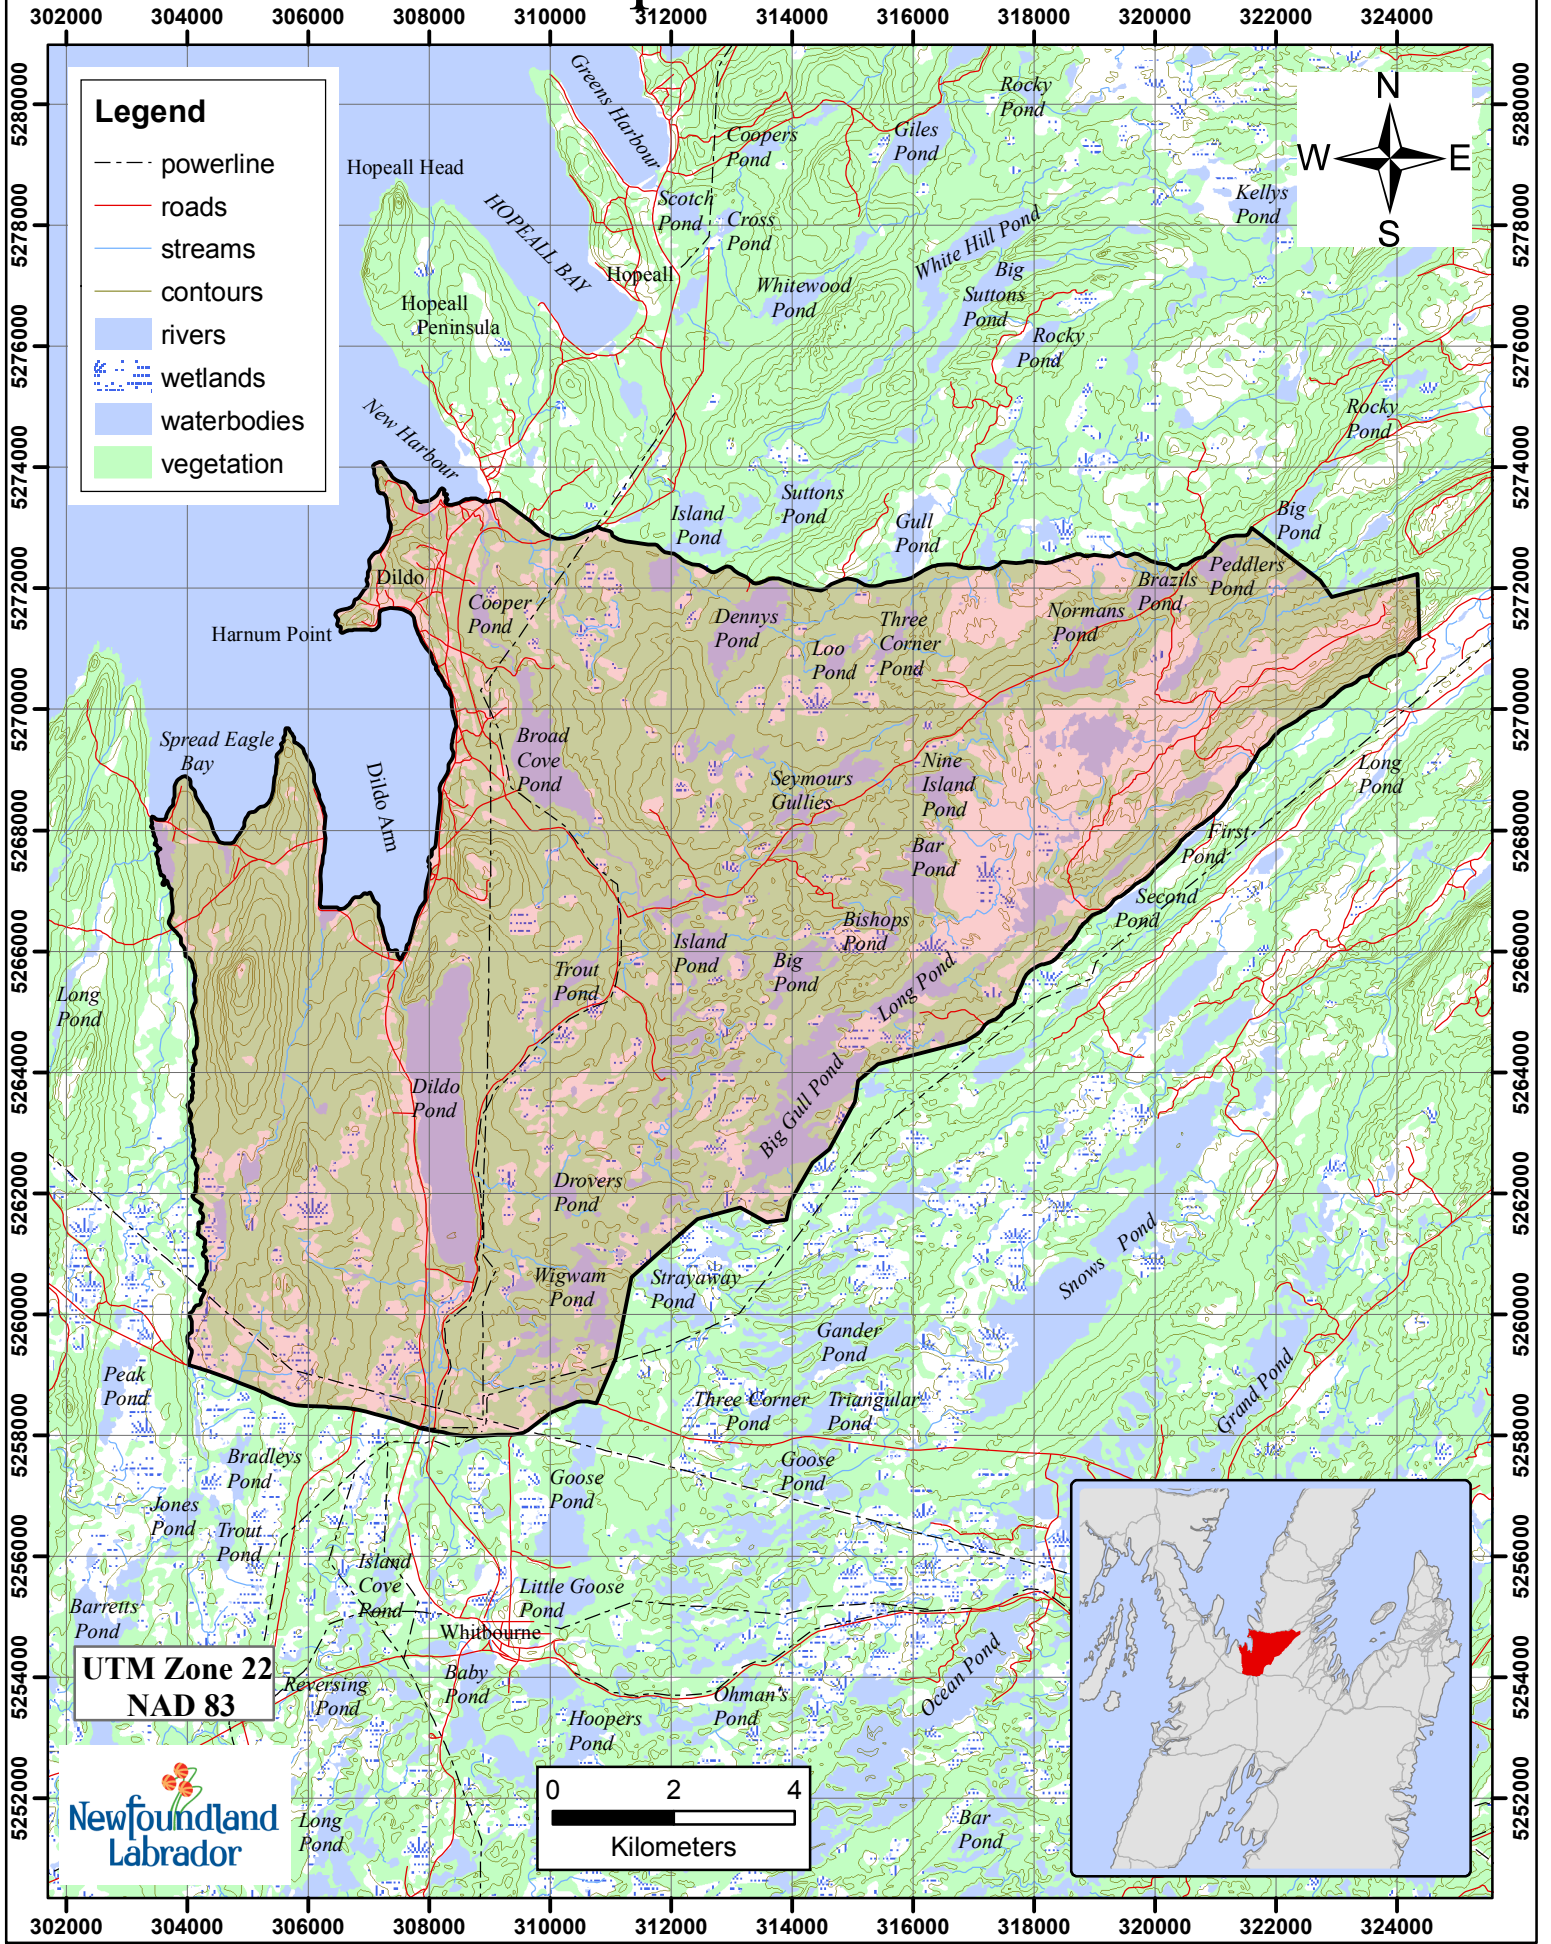

Beaver Trapline 39 Fur Zone 2

Legend

- powerline
- roads
- streams
- contours
- rivers
- wetlands
- waterbodies
- vegetation

UTM Zone 22
NAD 83