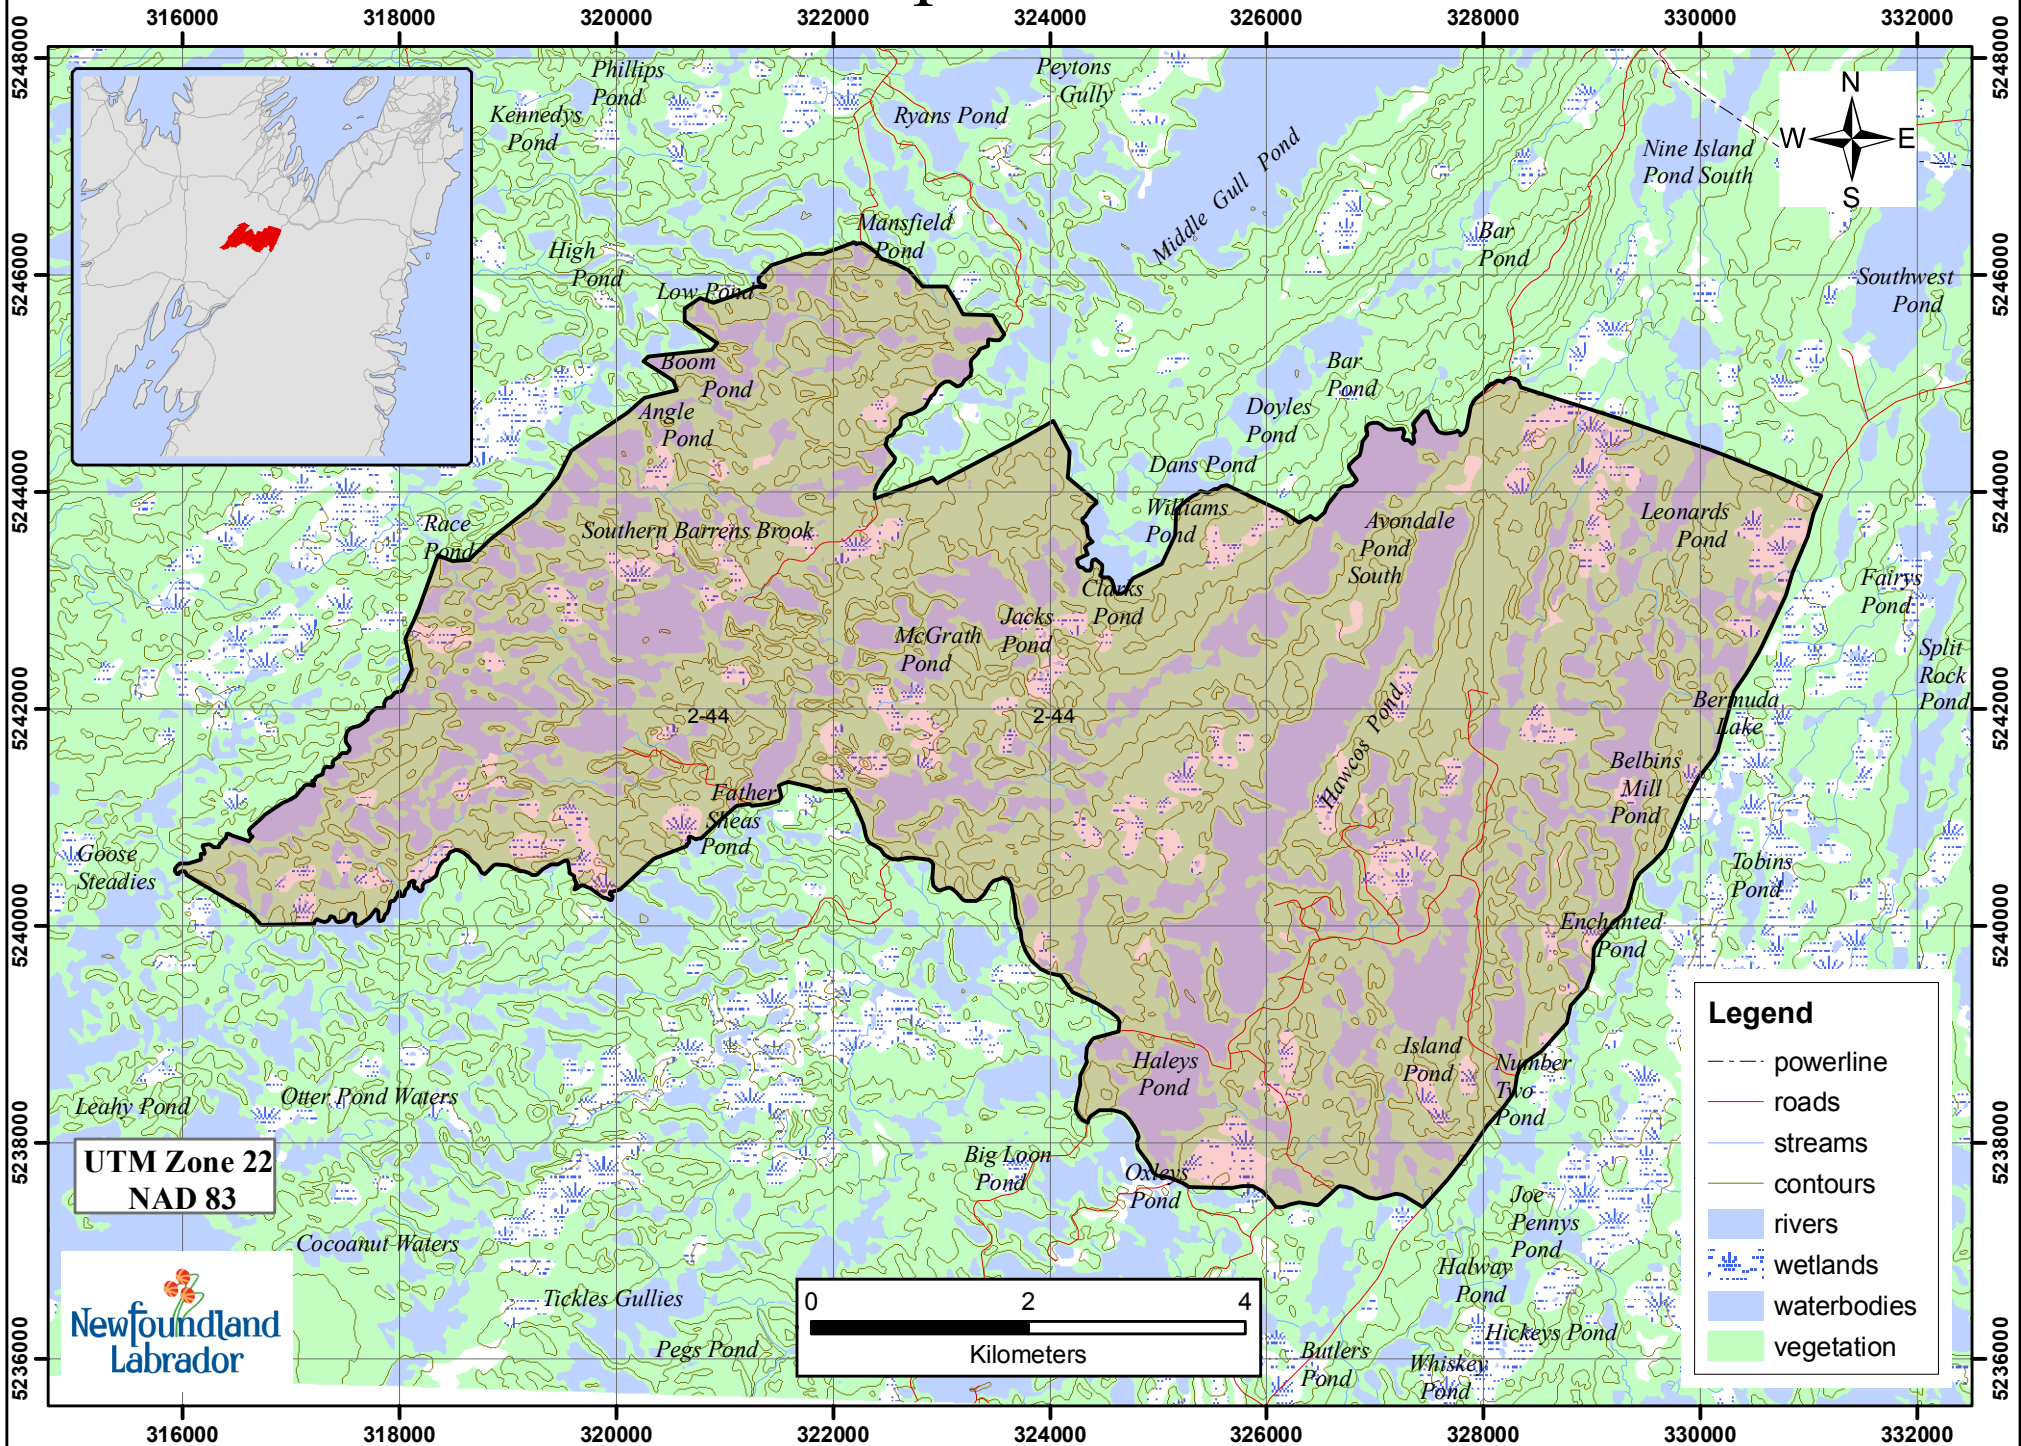

Beaver Trapline 44 Fur Zone 2

UTM Zone 22
NAD 83

Legend	
	powerline
	roads
	streams
	contours
	rivers
	wetlands
	waterbodies
	vegetation