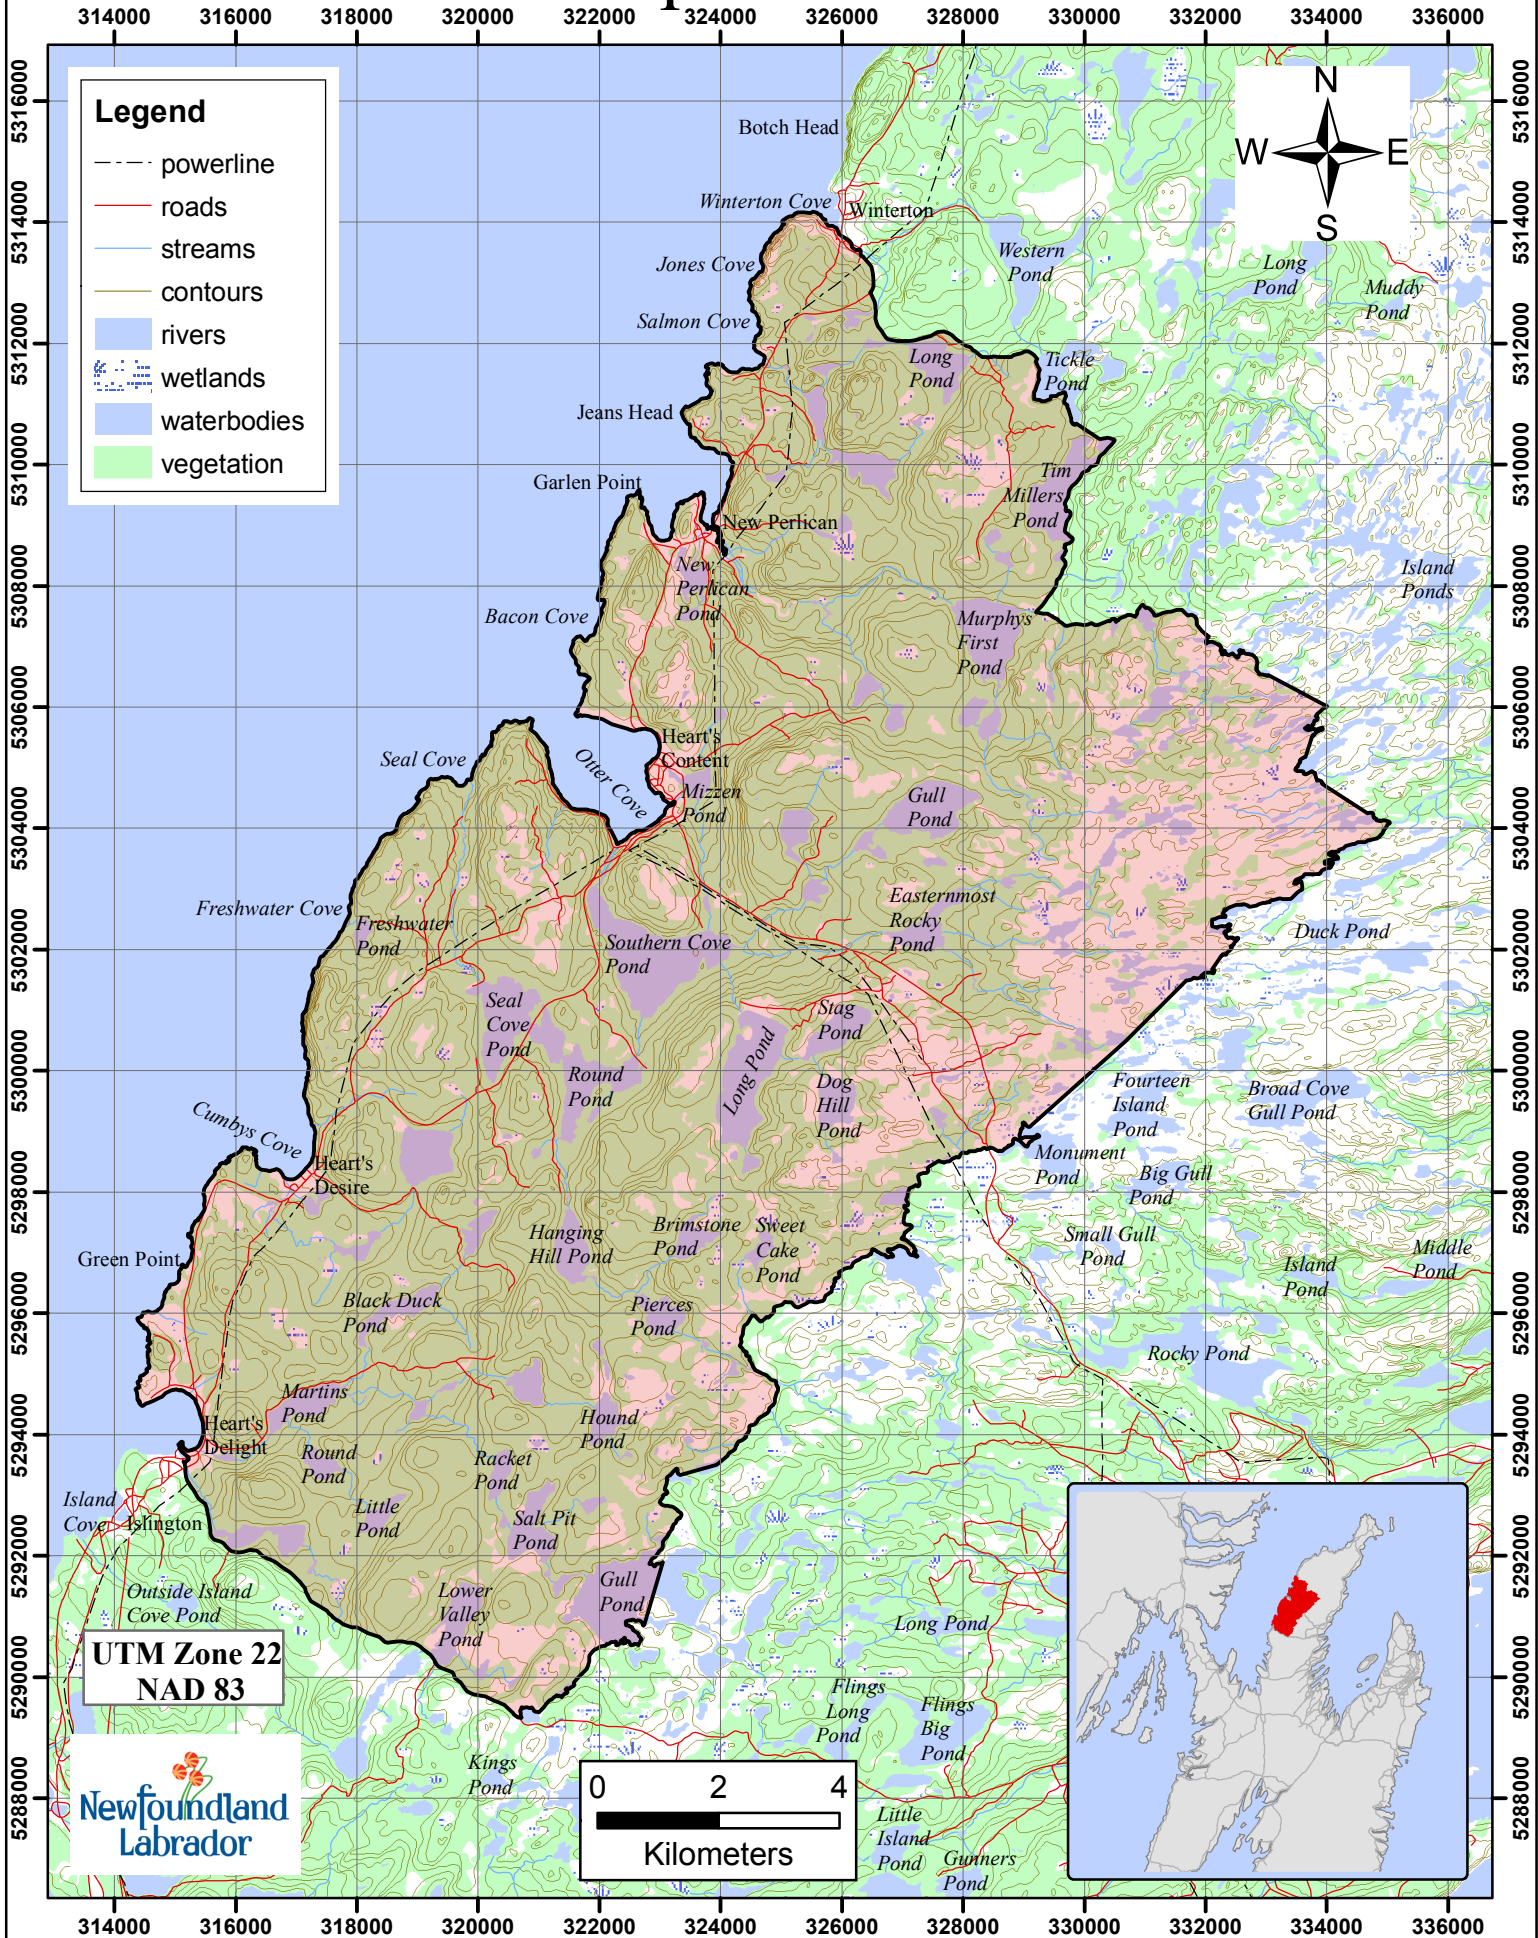

# Beaver Trapline 48 Fur Zone 2

- Legend**
- powerline
  - roads
  - streams
  - contours
  - rivers
  - wetlands
  - waterbodies
  - vegetation

UTM Zone 22  
NAD 83