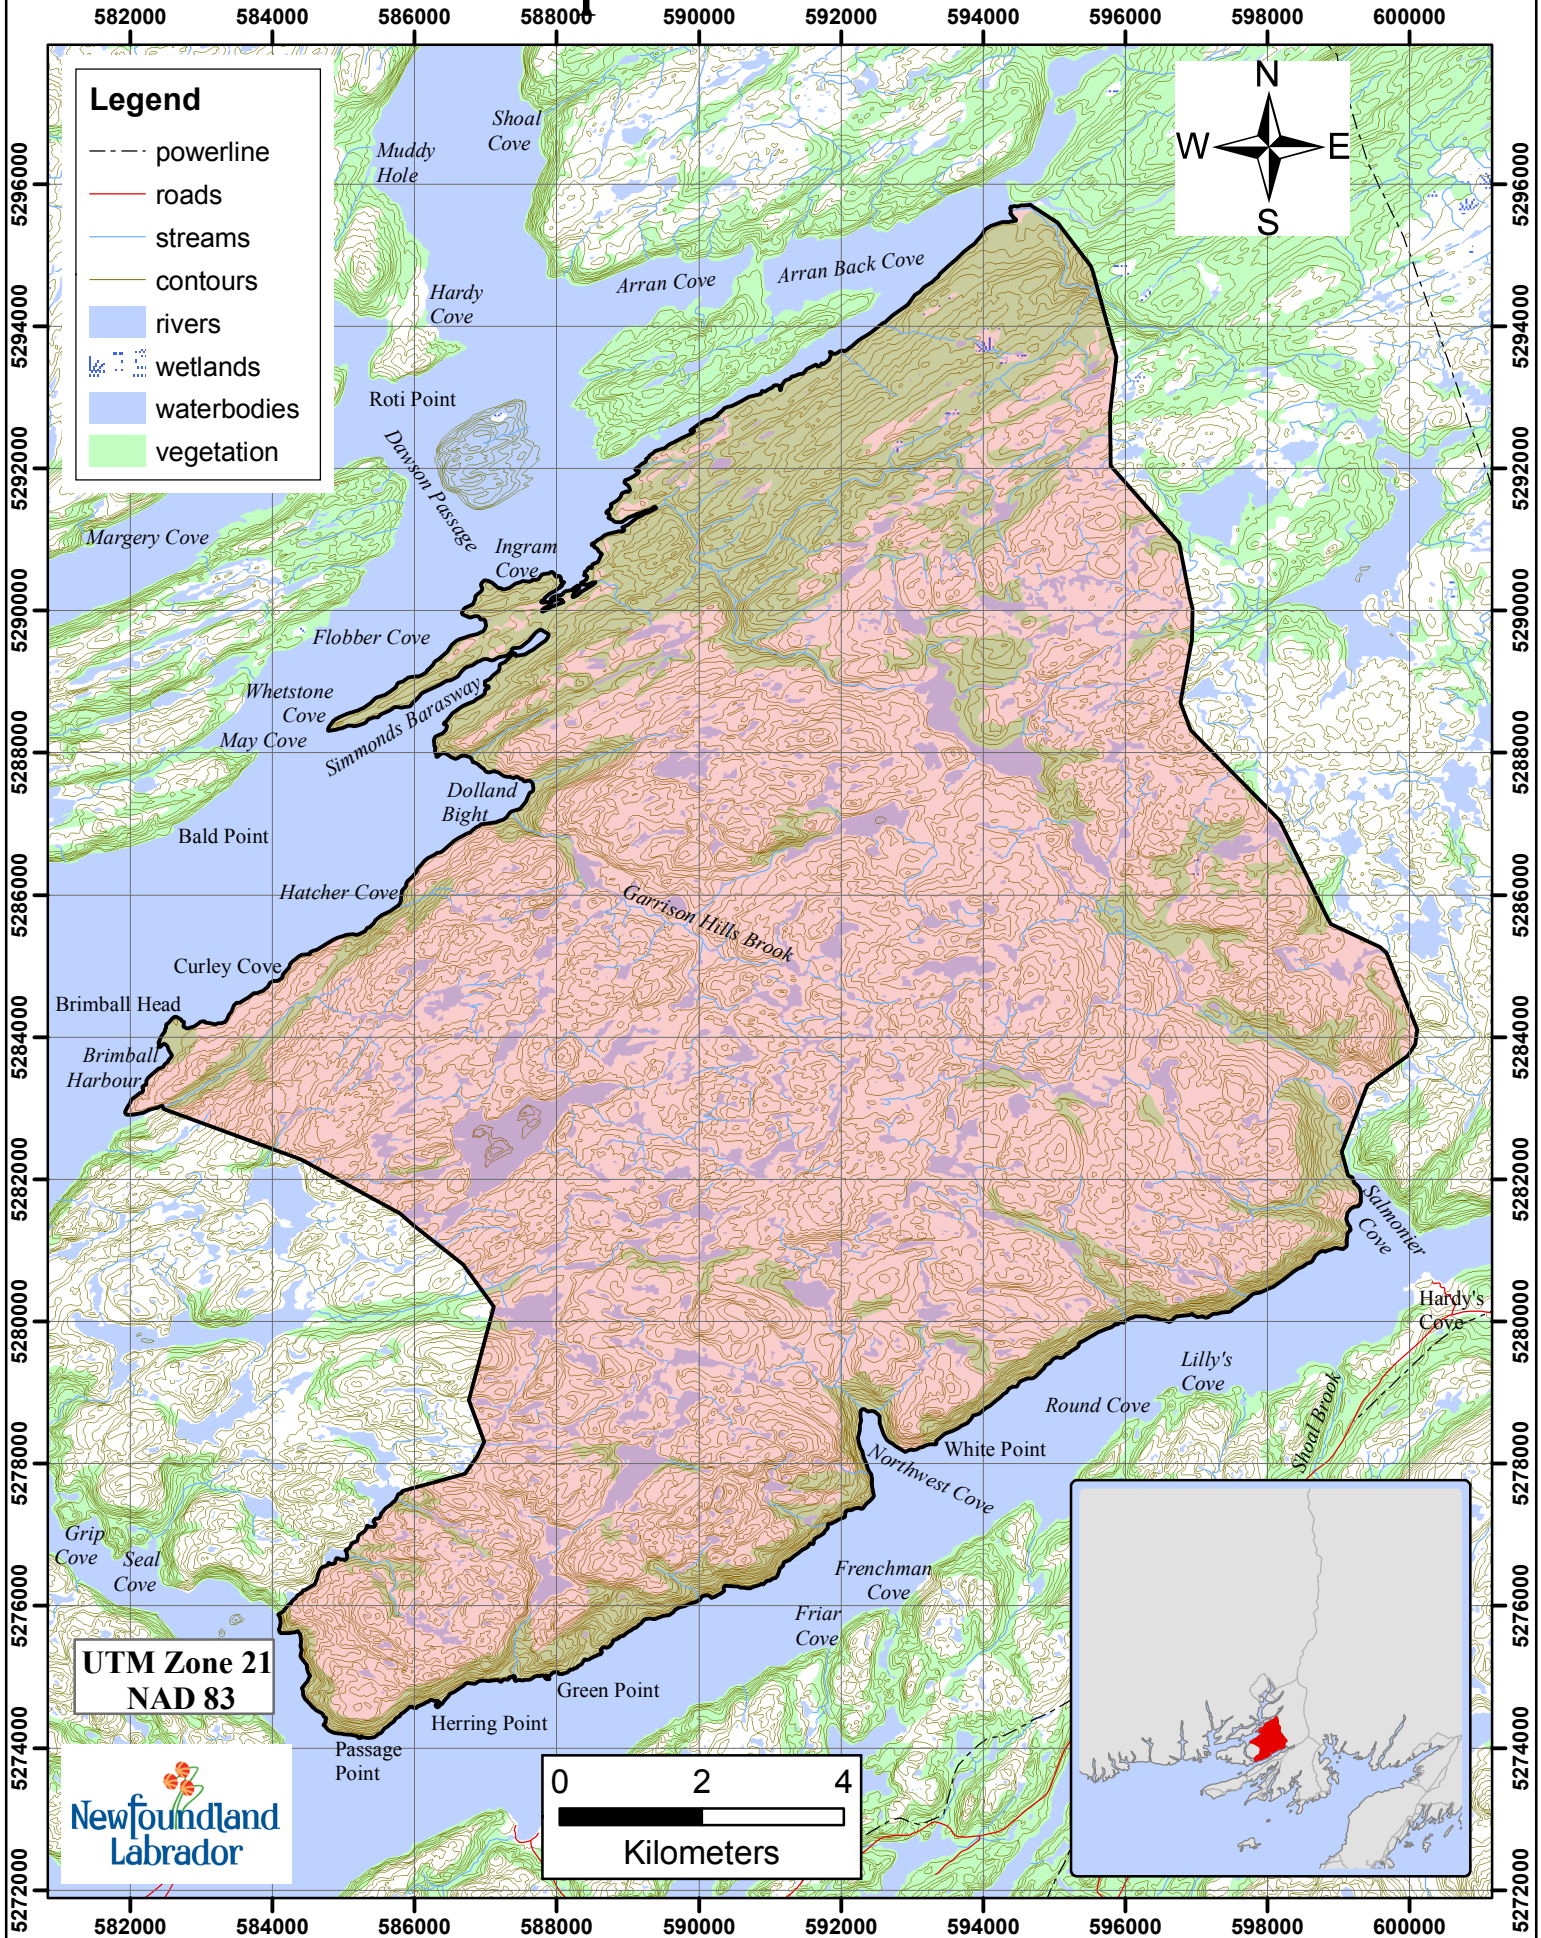

# Beaver Trapline 104 Fur Zone 4

- Legend**
- powerline
  - roads
  - streams
  - contours
  - rivers
  - ▨ wetlands
  - ▨ waterbodies
  - ▨ vegetation

UTM Zone 21  
NAD 83