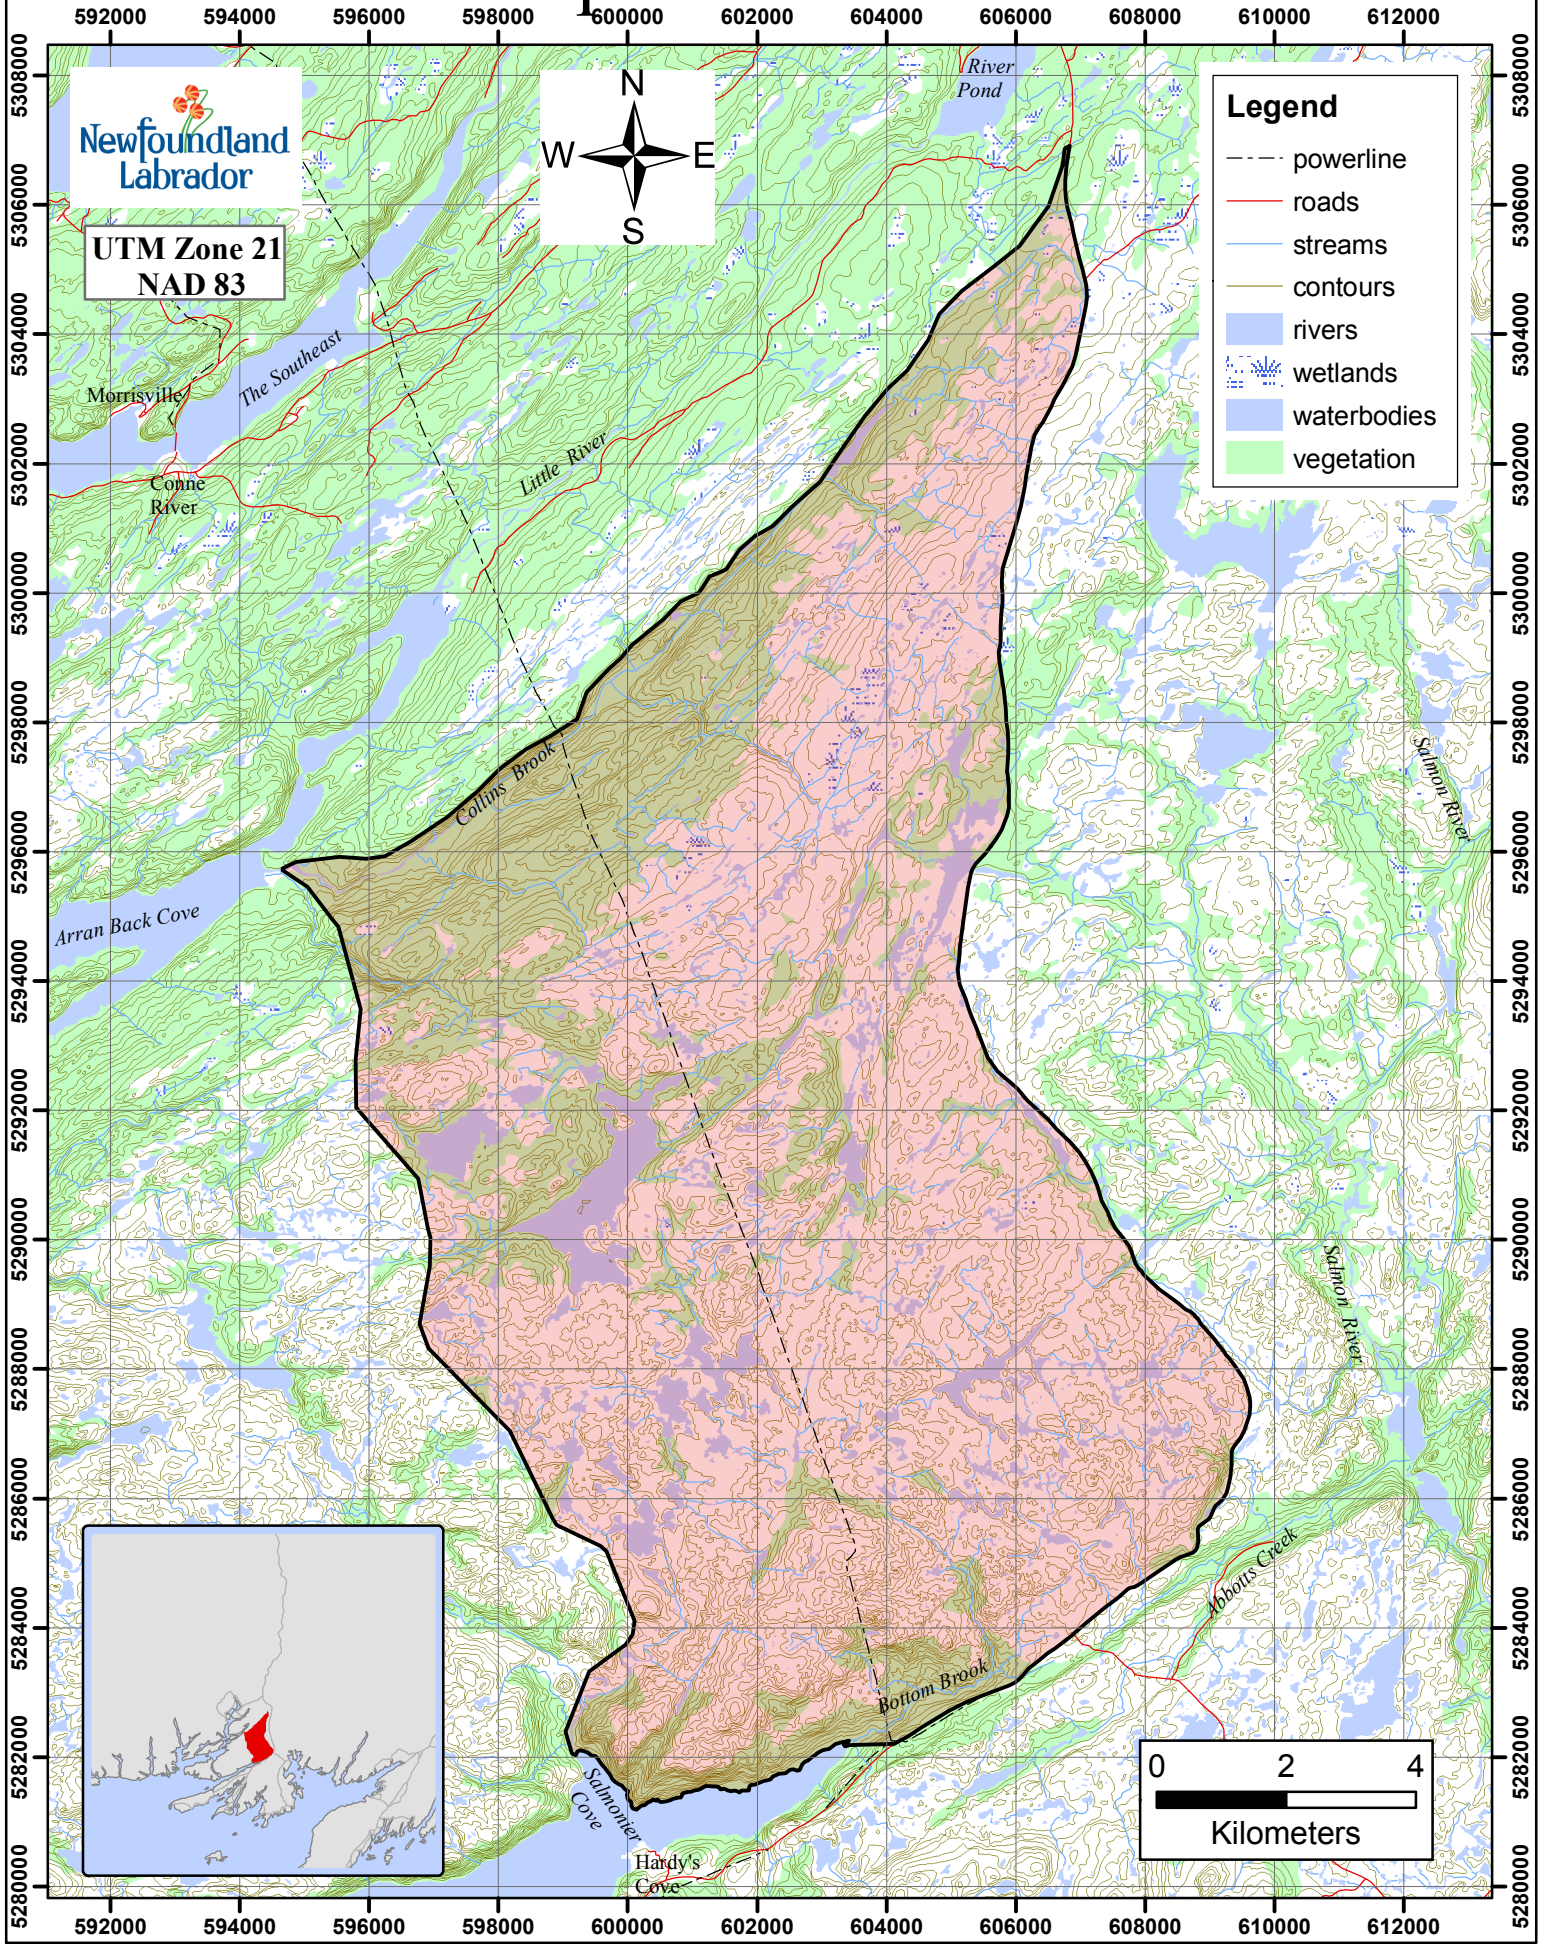

# Beaver Trapline 105 Fur Zone 4

Newfoundland  
Labrador

UTM Zone 21  
NAD 83

- Legend**
- powerline
  - roads
  - streams
  - contours
  - rivers
  - wetlands
  - waterbodies
  - vegetation

0 2 4  
Kilometers