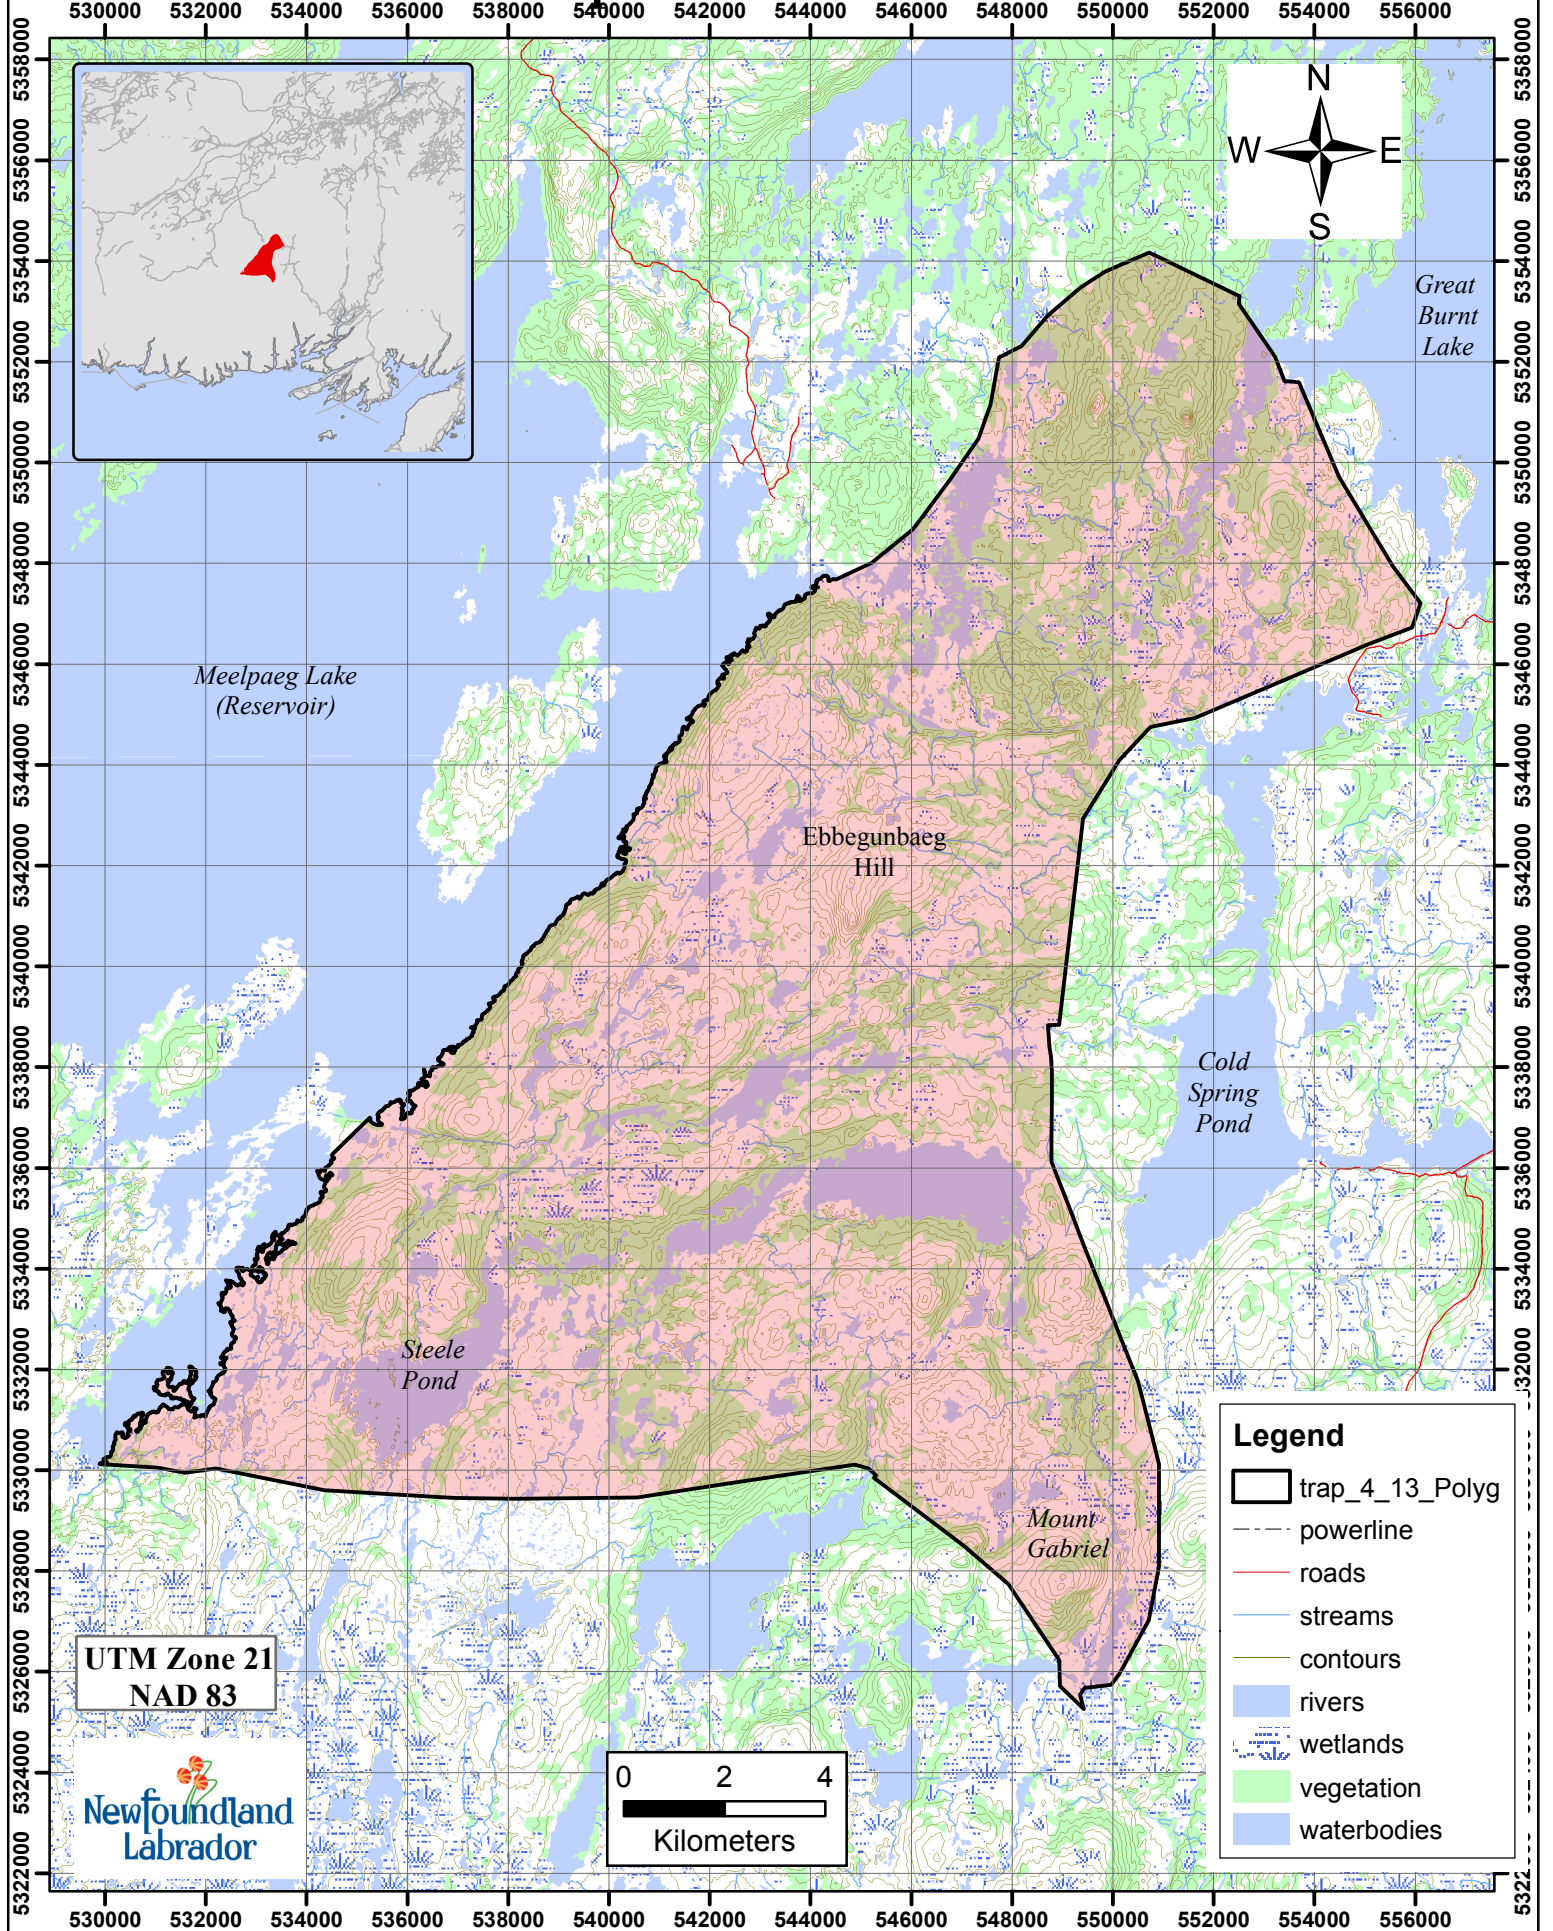

# Beaver Trapline 1104 Fur Zone 4

UTM Zone 21  
NAD 83

- Legend**
- trap\_4\_13\_Polyg
  - powerline
  - roads
  - streams
  - contours
  - rivers
  - wetlands
  - vegetation
  - waterbodies