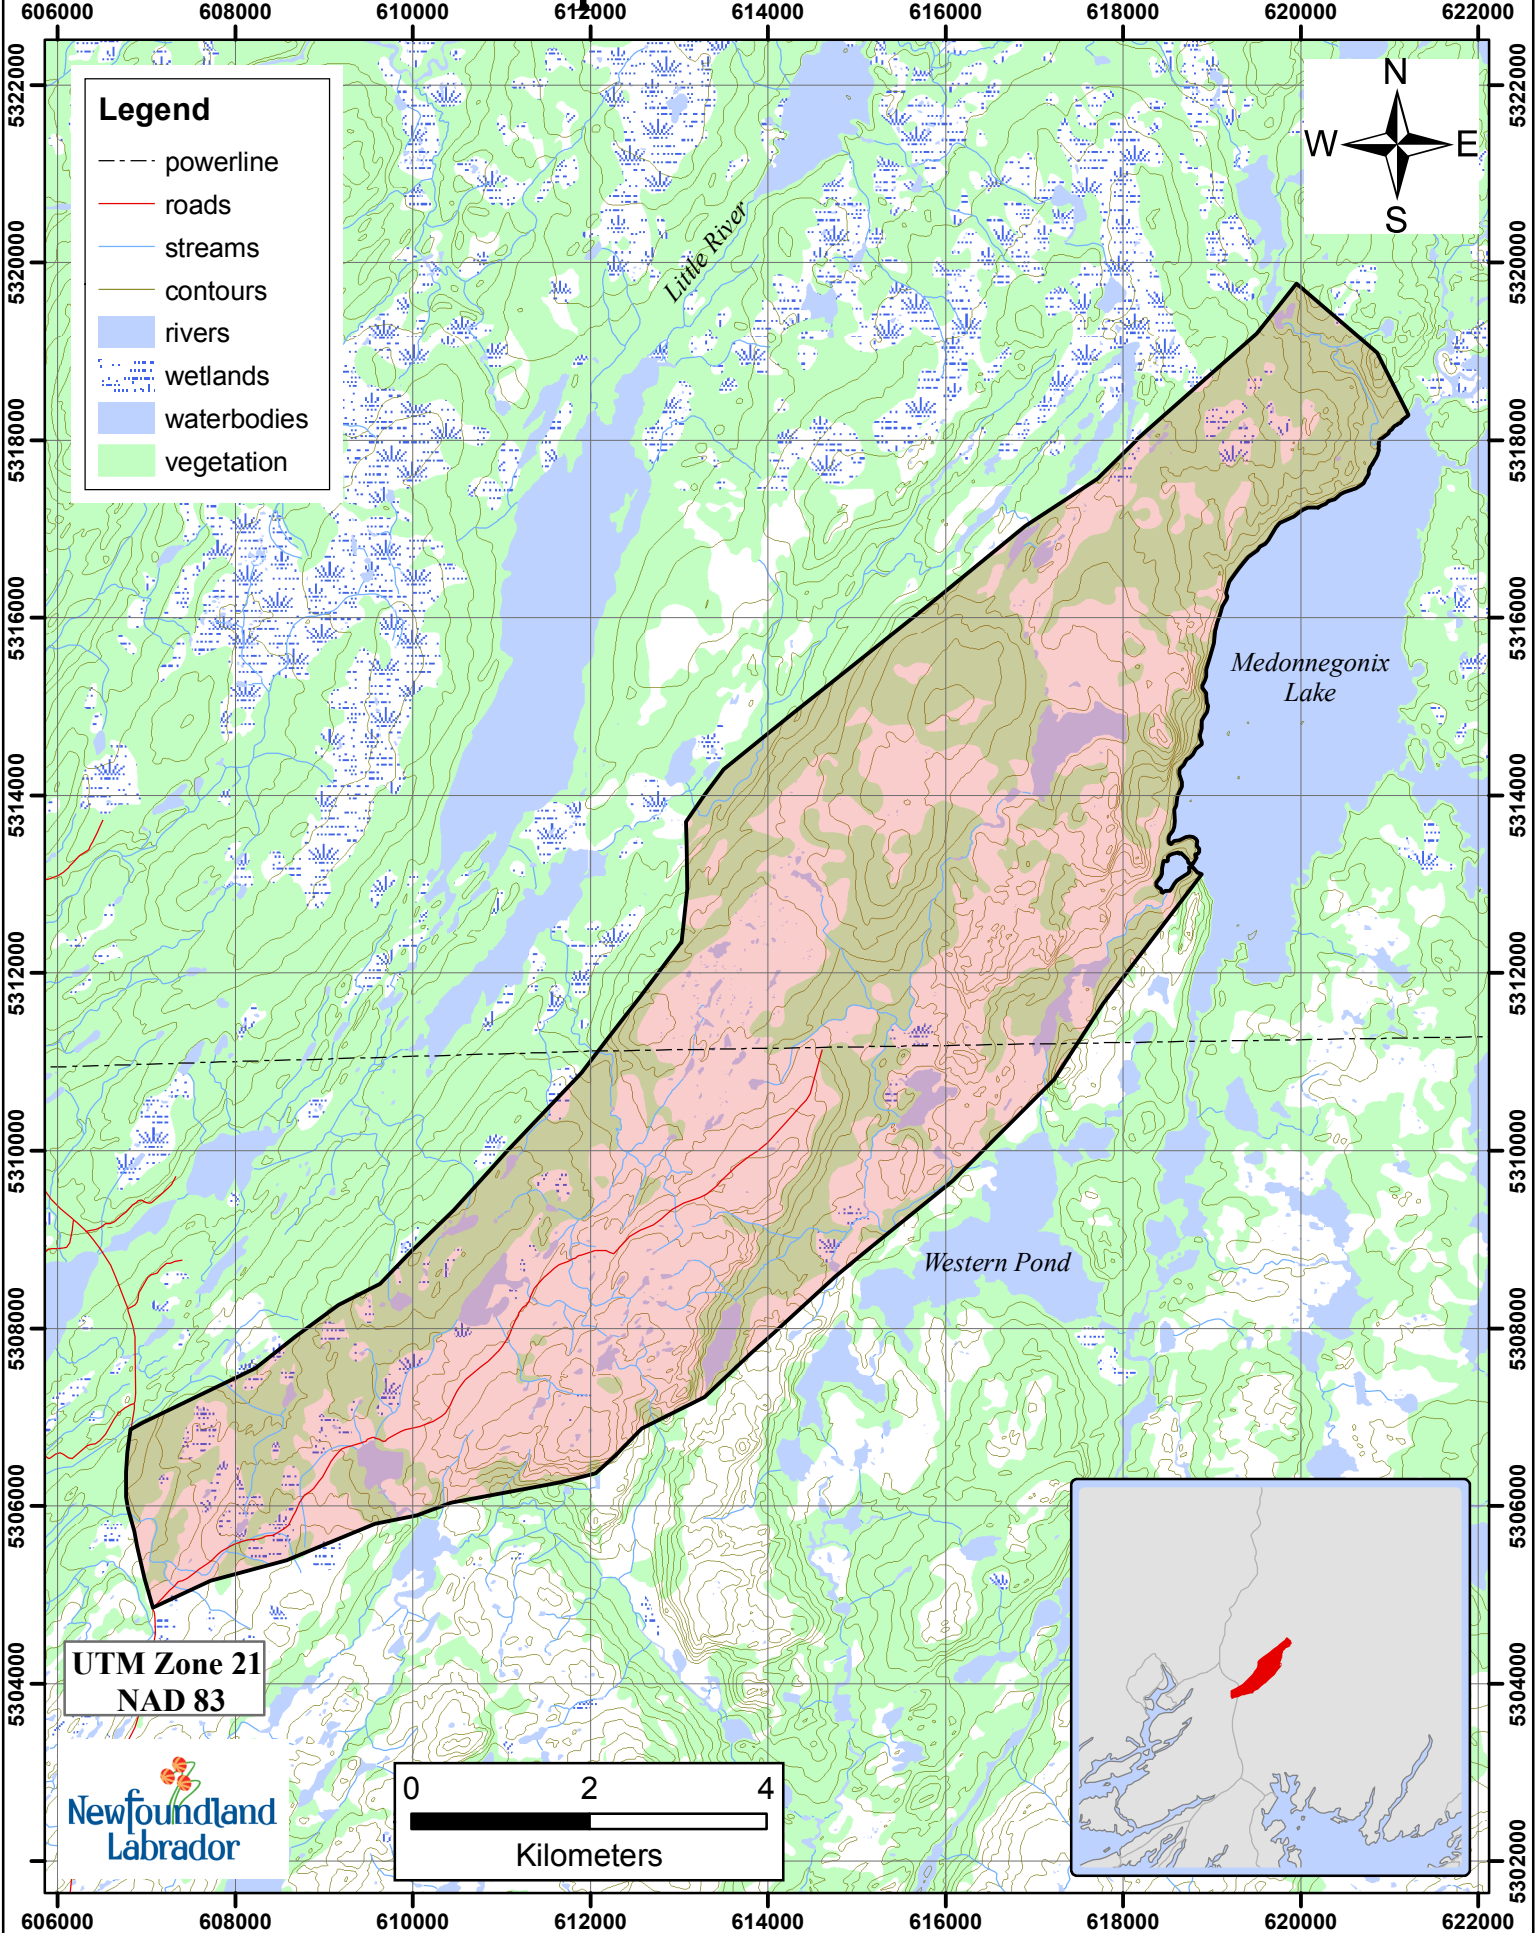

Beaver Trapline 2 Fur Zone 4

- Legend**
- powerline
 - roads
 - streams
 - contours
 - rivers
 - ▨ wetlands
 - waterbodies
 - vegetation

UTM Zone 21
NAD 83