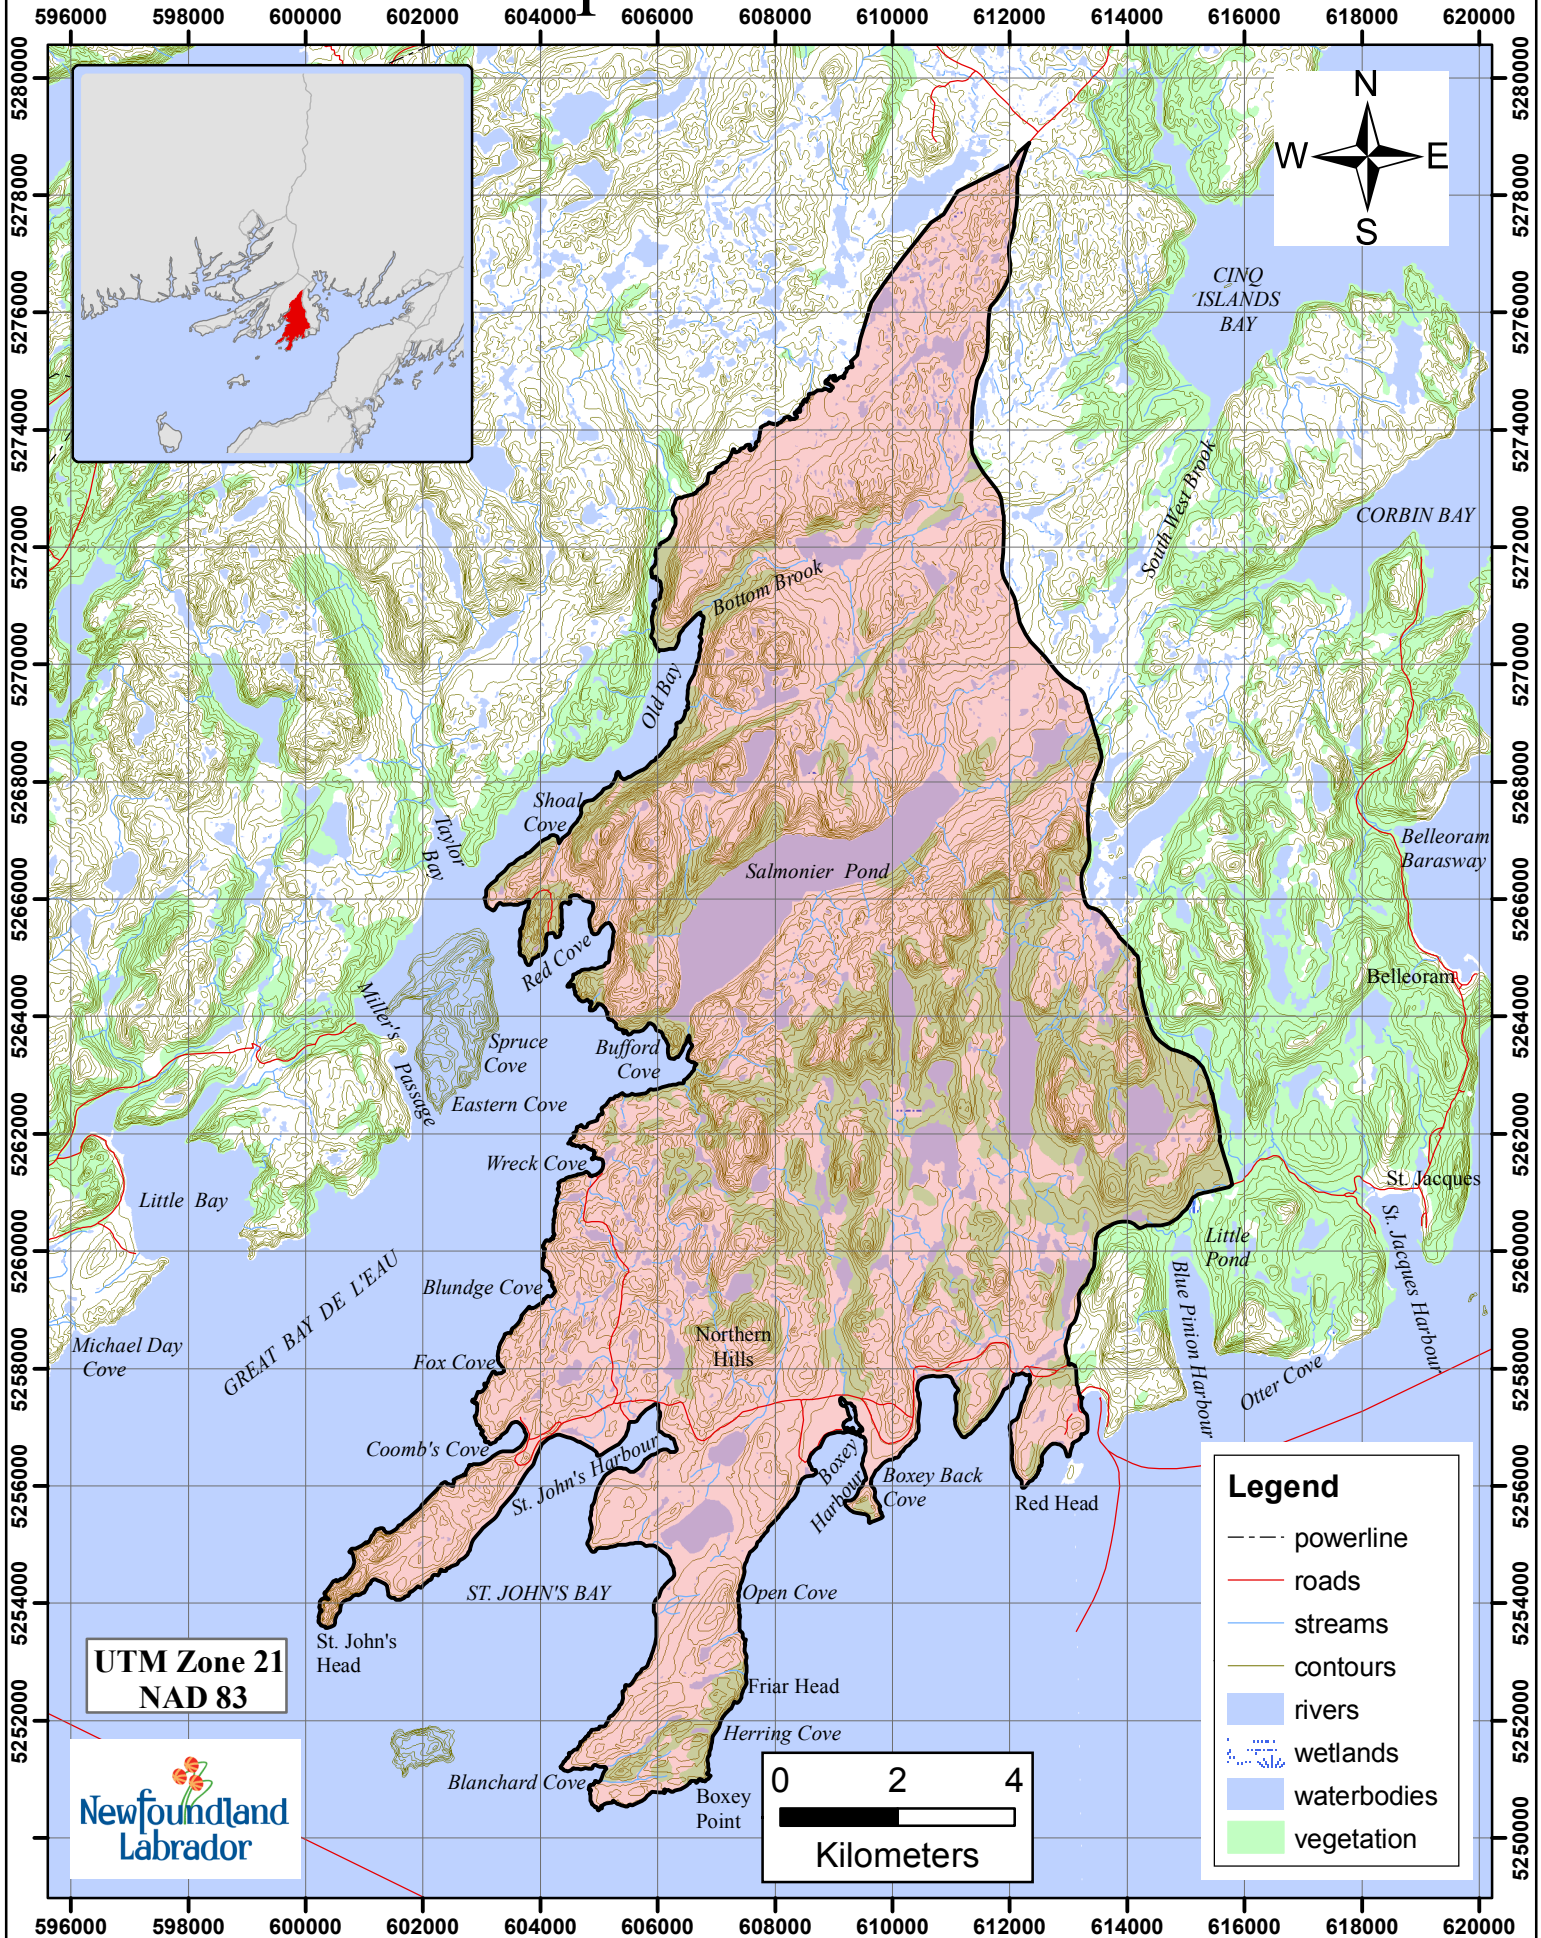

# Beaver Trapline 238 Fur Zone 4

UTM Zone 21  
NAD 83

**Legend**

- powerline
- roads
- streams
- contours
- rivers
- wetlands
- waterbodies
- vegetation