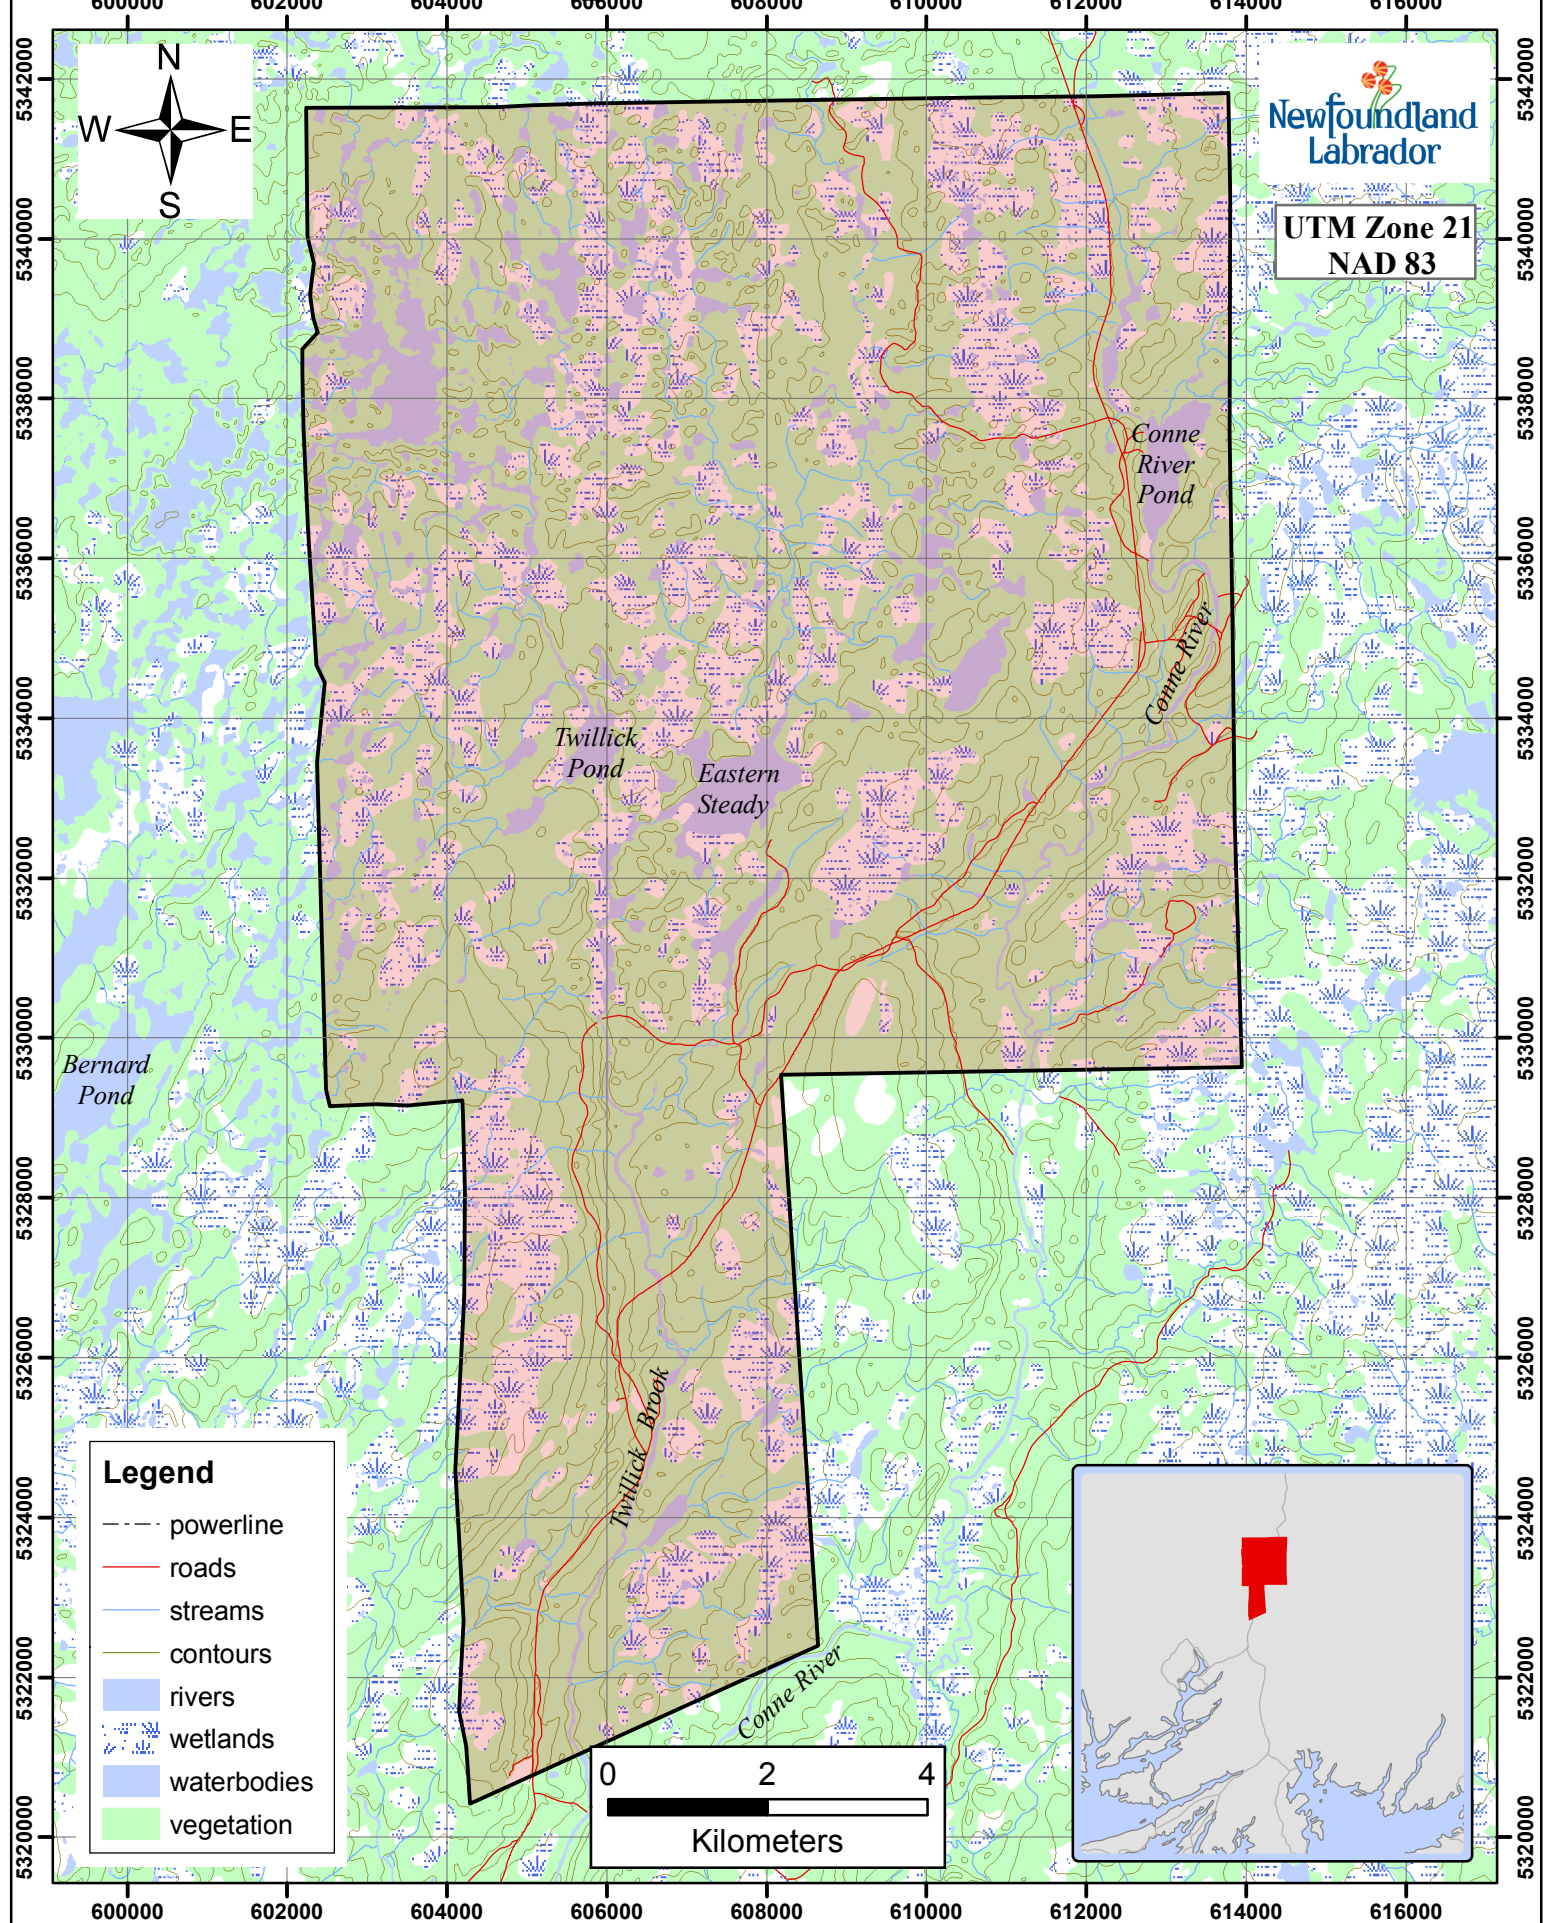

Beaver Trapline 45 Fur Zone 4

Newfoundland
Labrador

UTM Zone 21
NAD 83

- Legend**
- powerline
 - roads
 - streams
 - contours
 - rivers
 - wetlands
 - waterbodies
 - vegetation