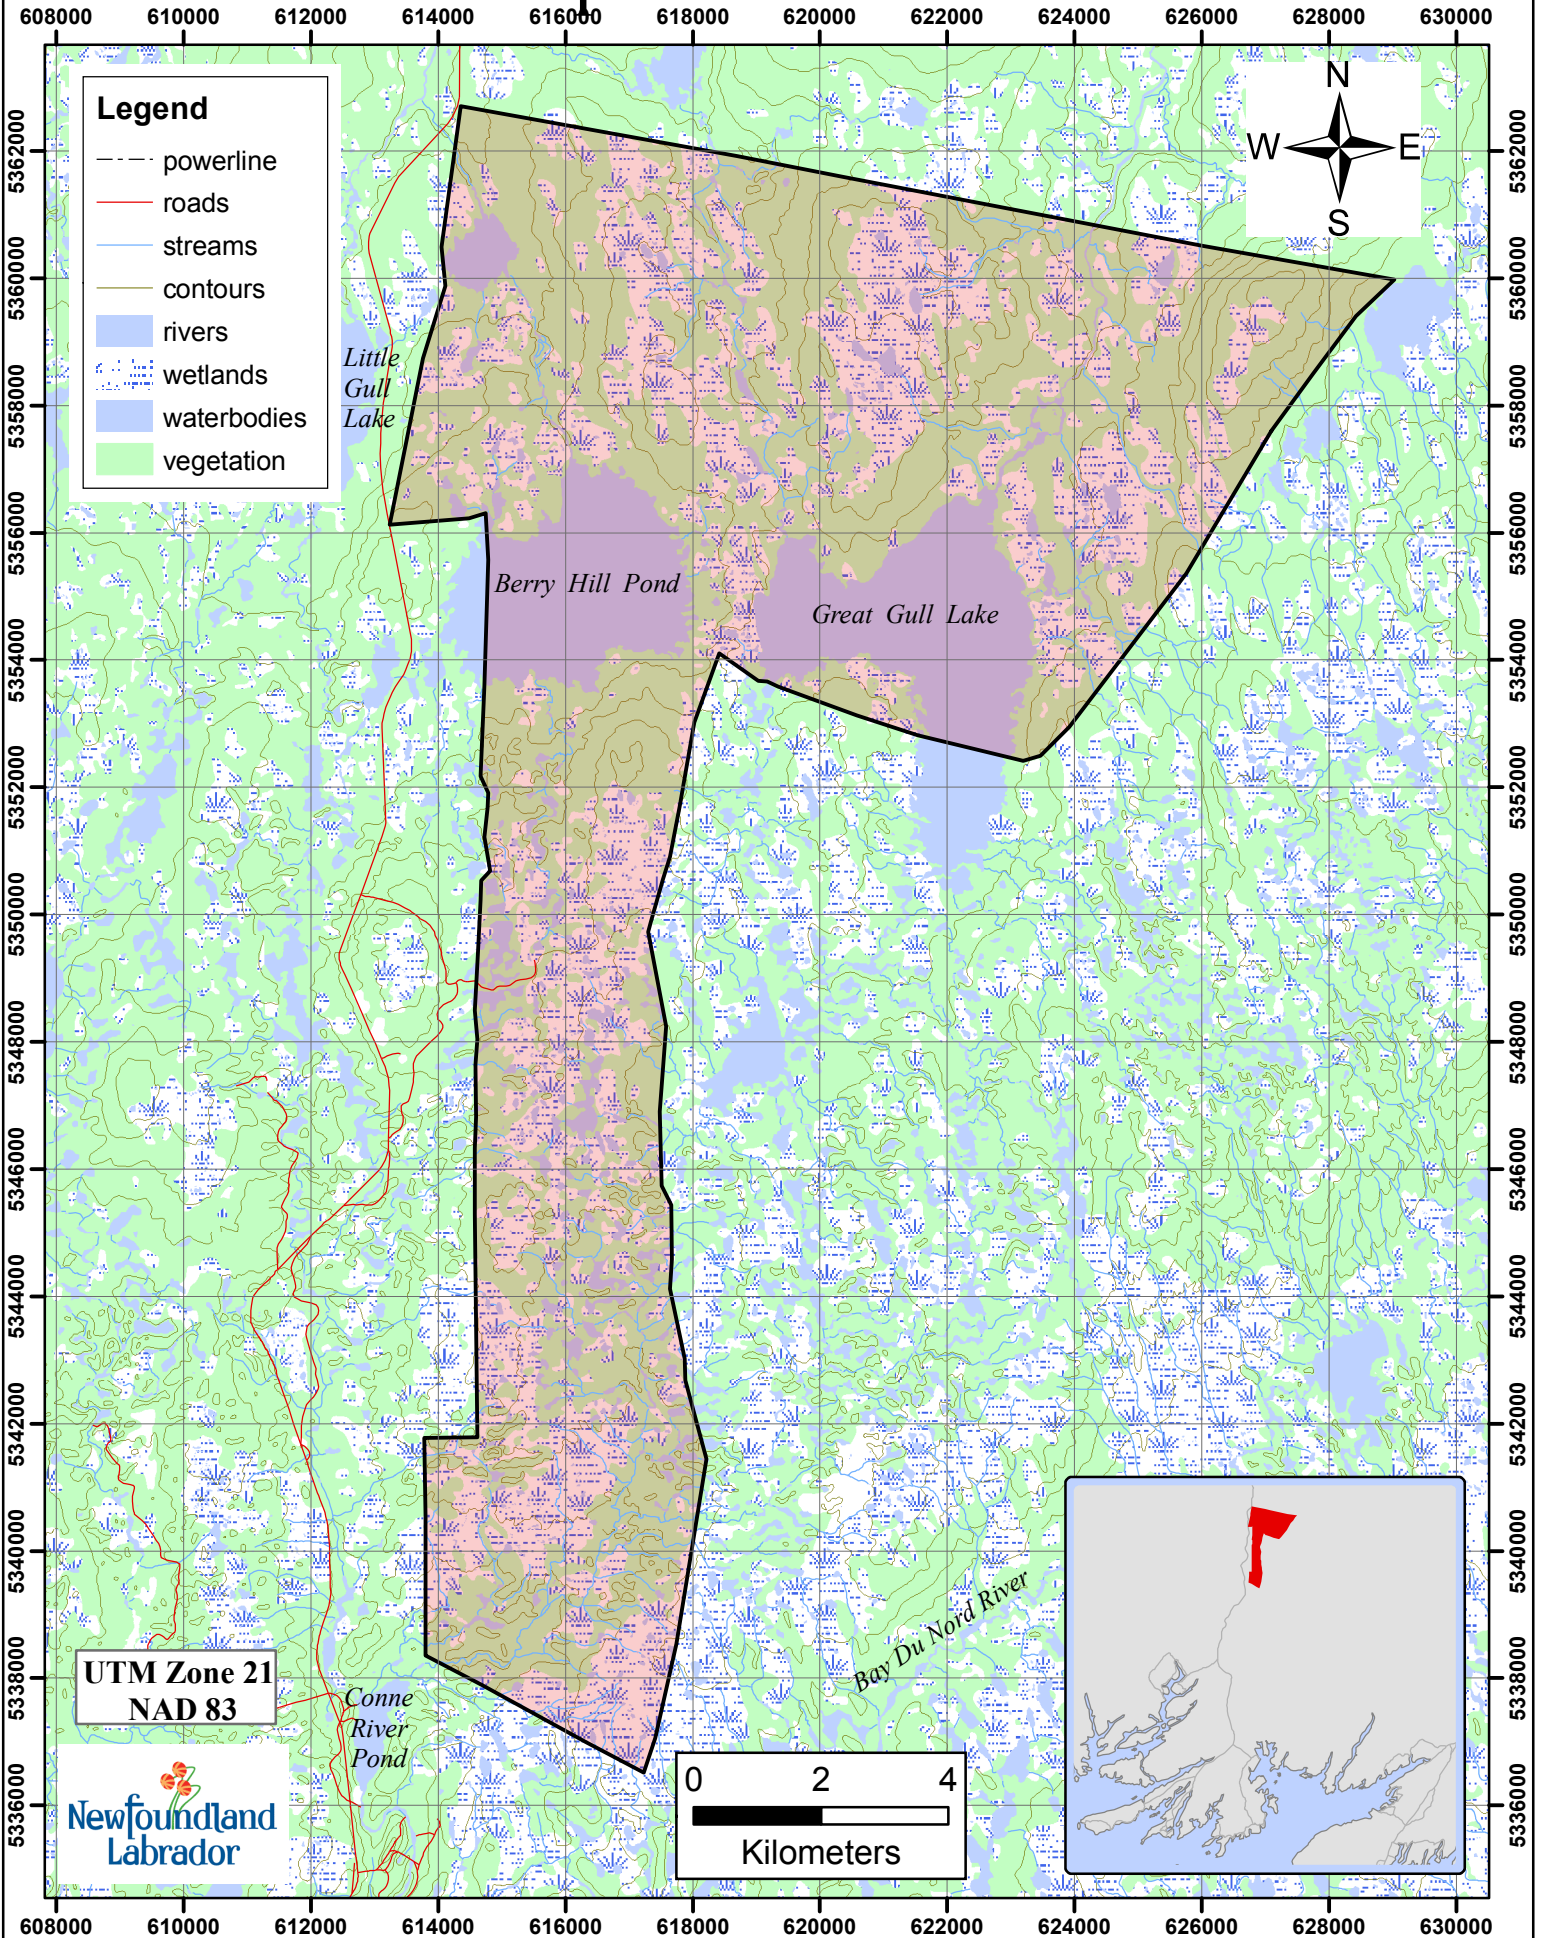

Beaver Trapline 62 Fur Zone 4

- Legend**
- powerline
 - roads
 - streams
 - contours
 - rivers
 - wetlands
 - waterbodies
 - vegetation

UTM Zone 21
NAD 83