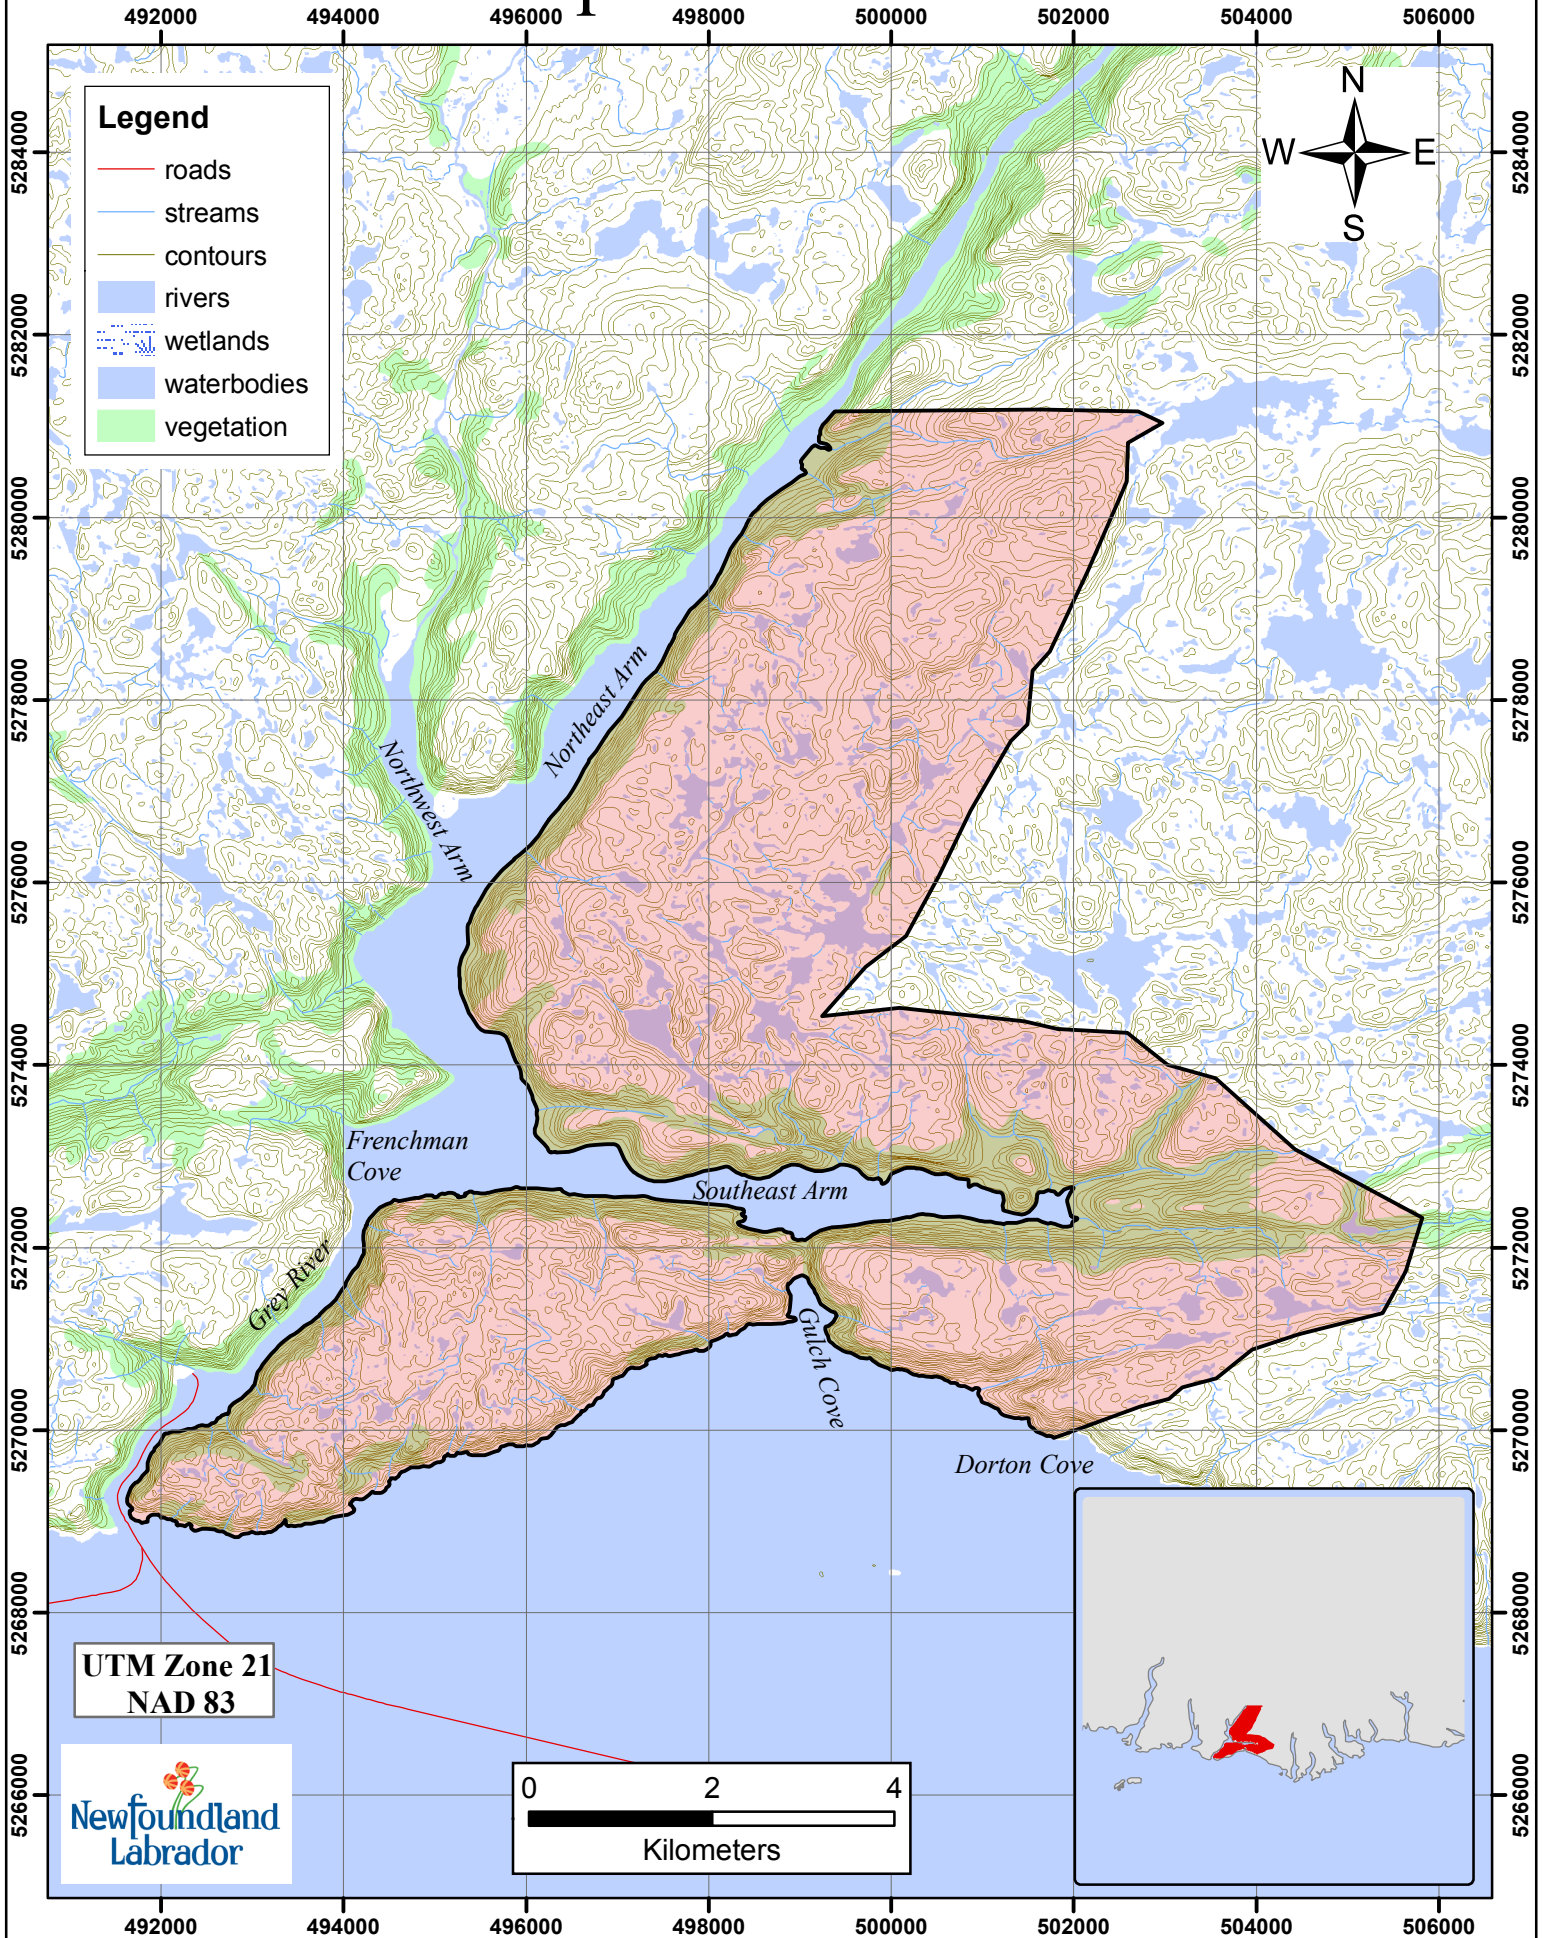

Beaver Trapline 633 Fur Zone 4

- Legend**
- roads
 - streams
 - contours
 - rivers
 - wetlands
 - waterbodies
 - vegetation

UTM Zone 21
NAD 83