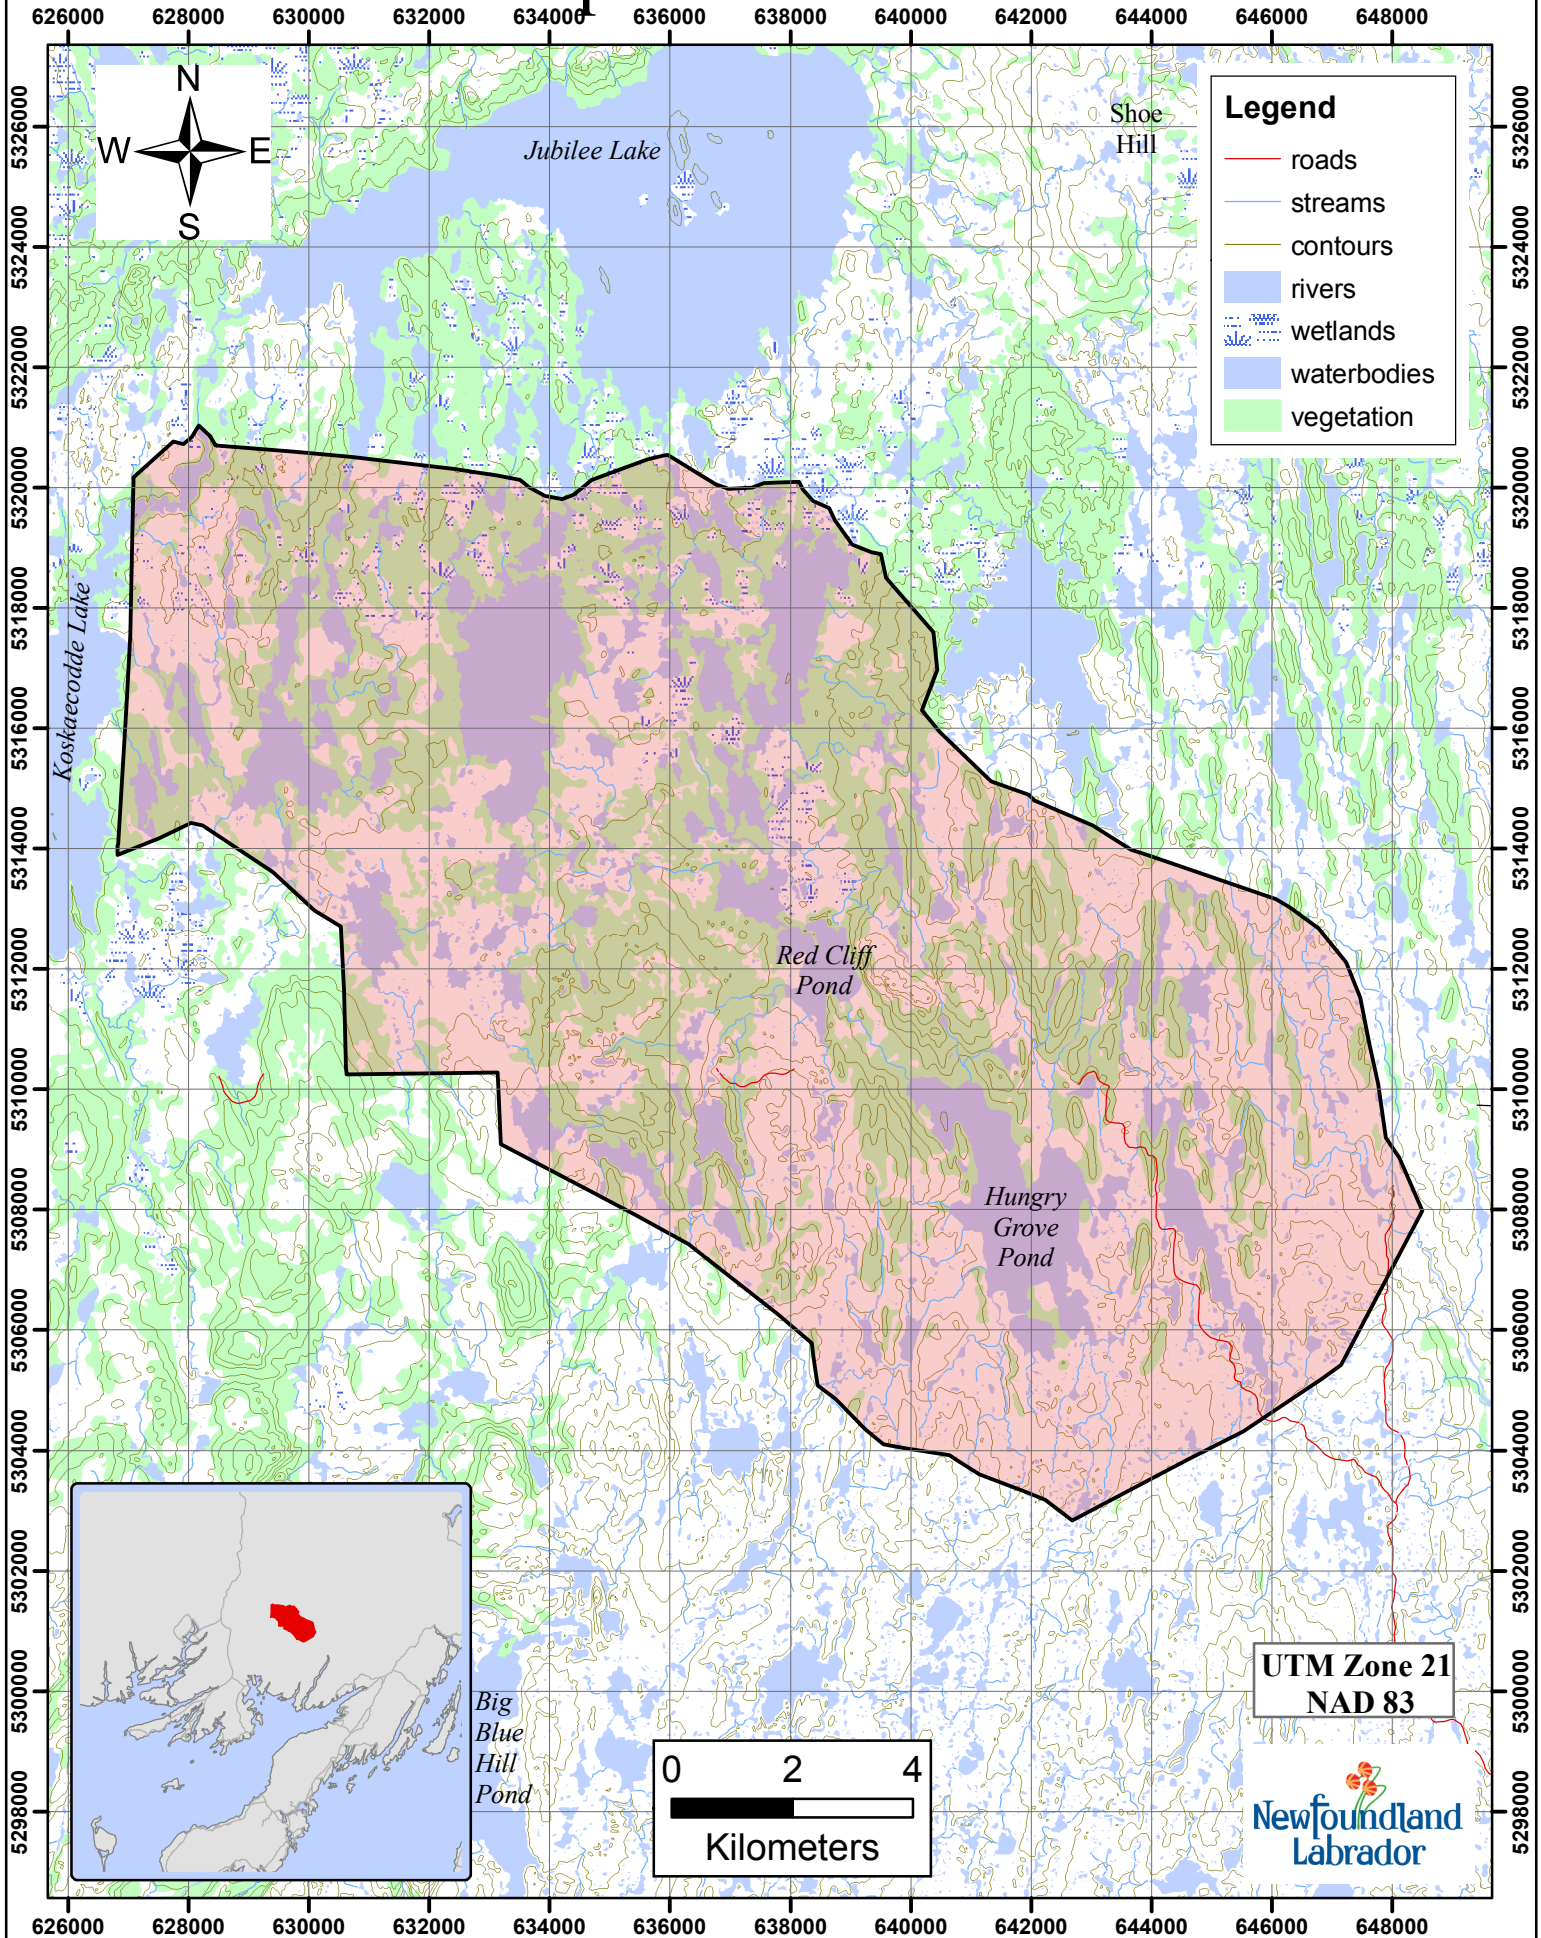

Beaver Trapline 656 Fur Zone 4

Legend

- roads
- streams
- contours
- rivers
- wetlands
- waterbodies
- vegetation

UTM Zone 21
NAD 83