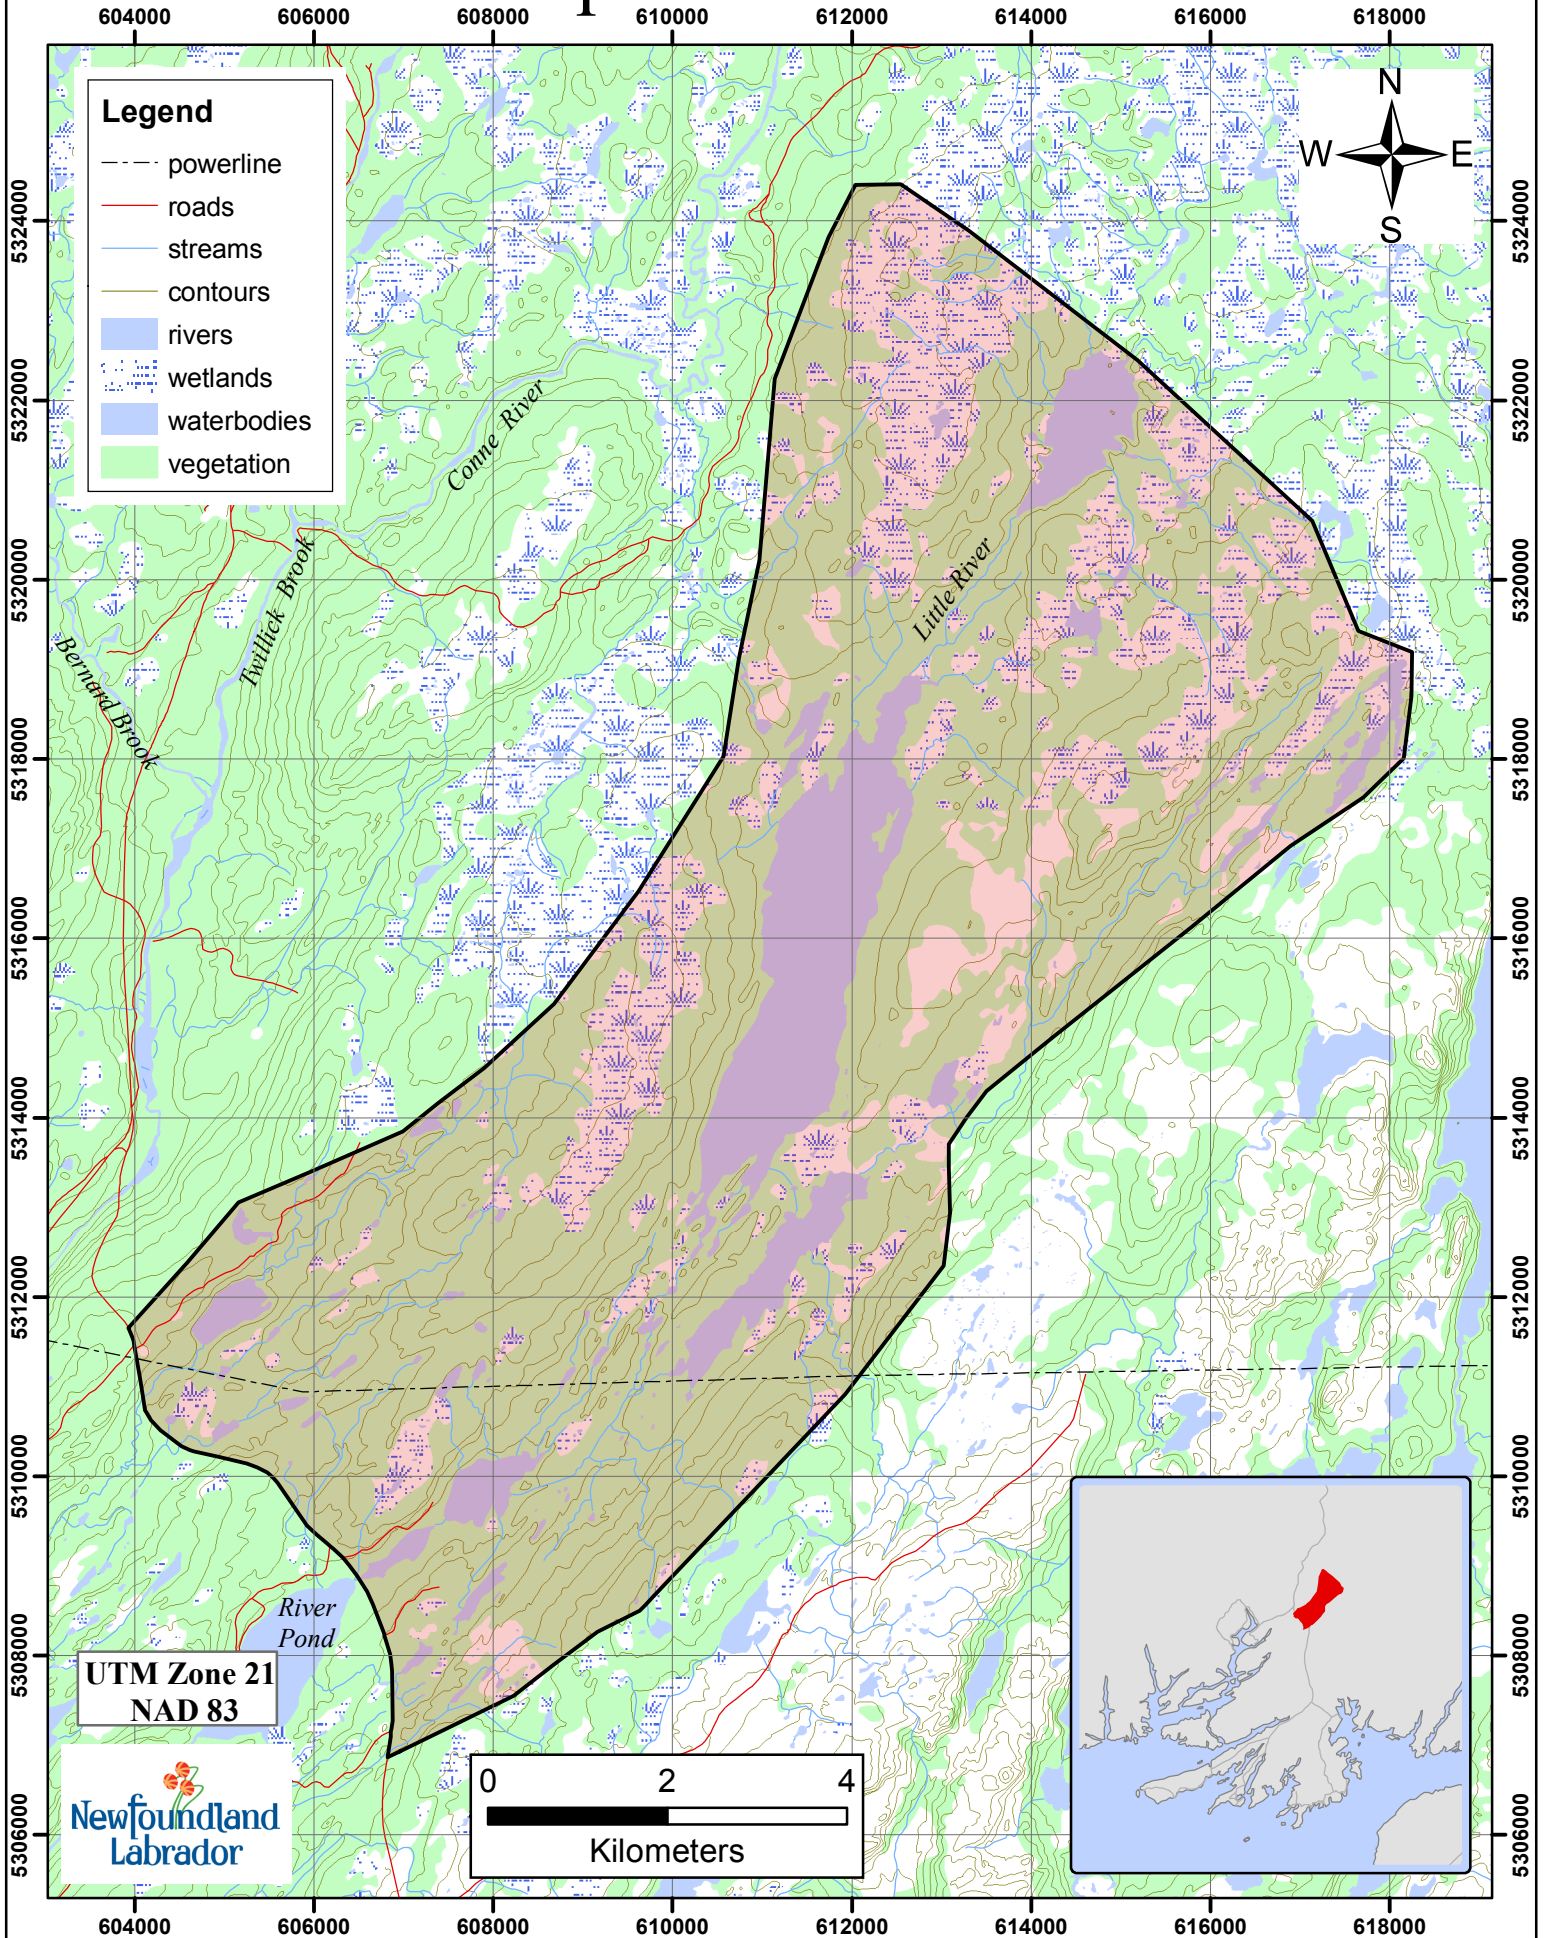

# Beaver Trapline 663 Fur Zone 4

- Legend**
- powerline
  - roads
  - streams
  - contours
  - rivers
  - wetlands
  - waterbodies
  - vegetation

UTM Zone 21  
NAD 83