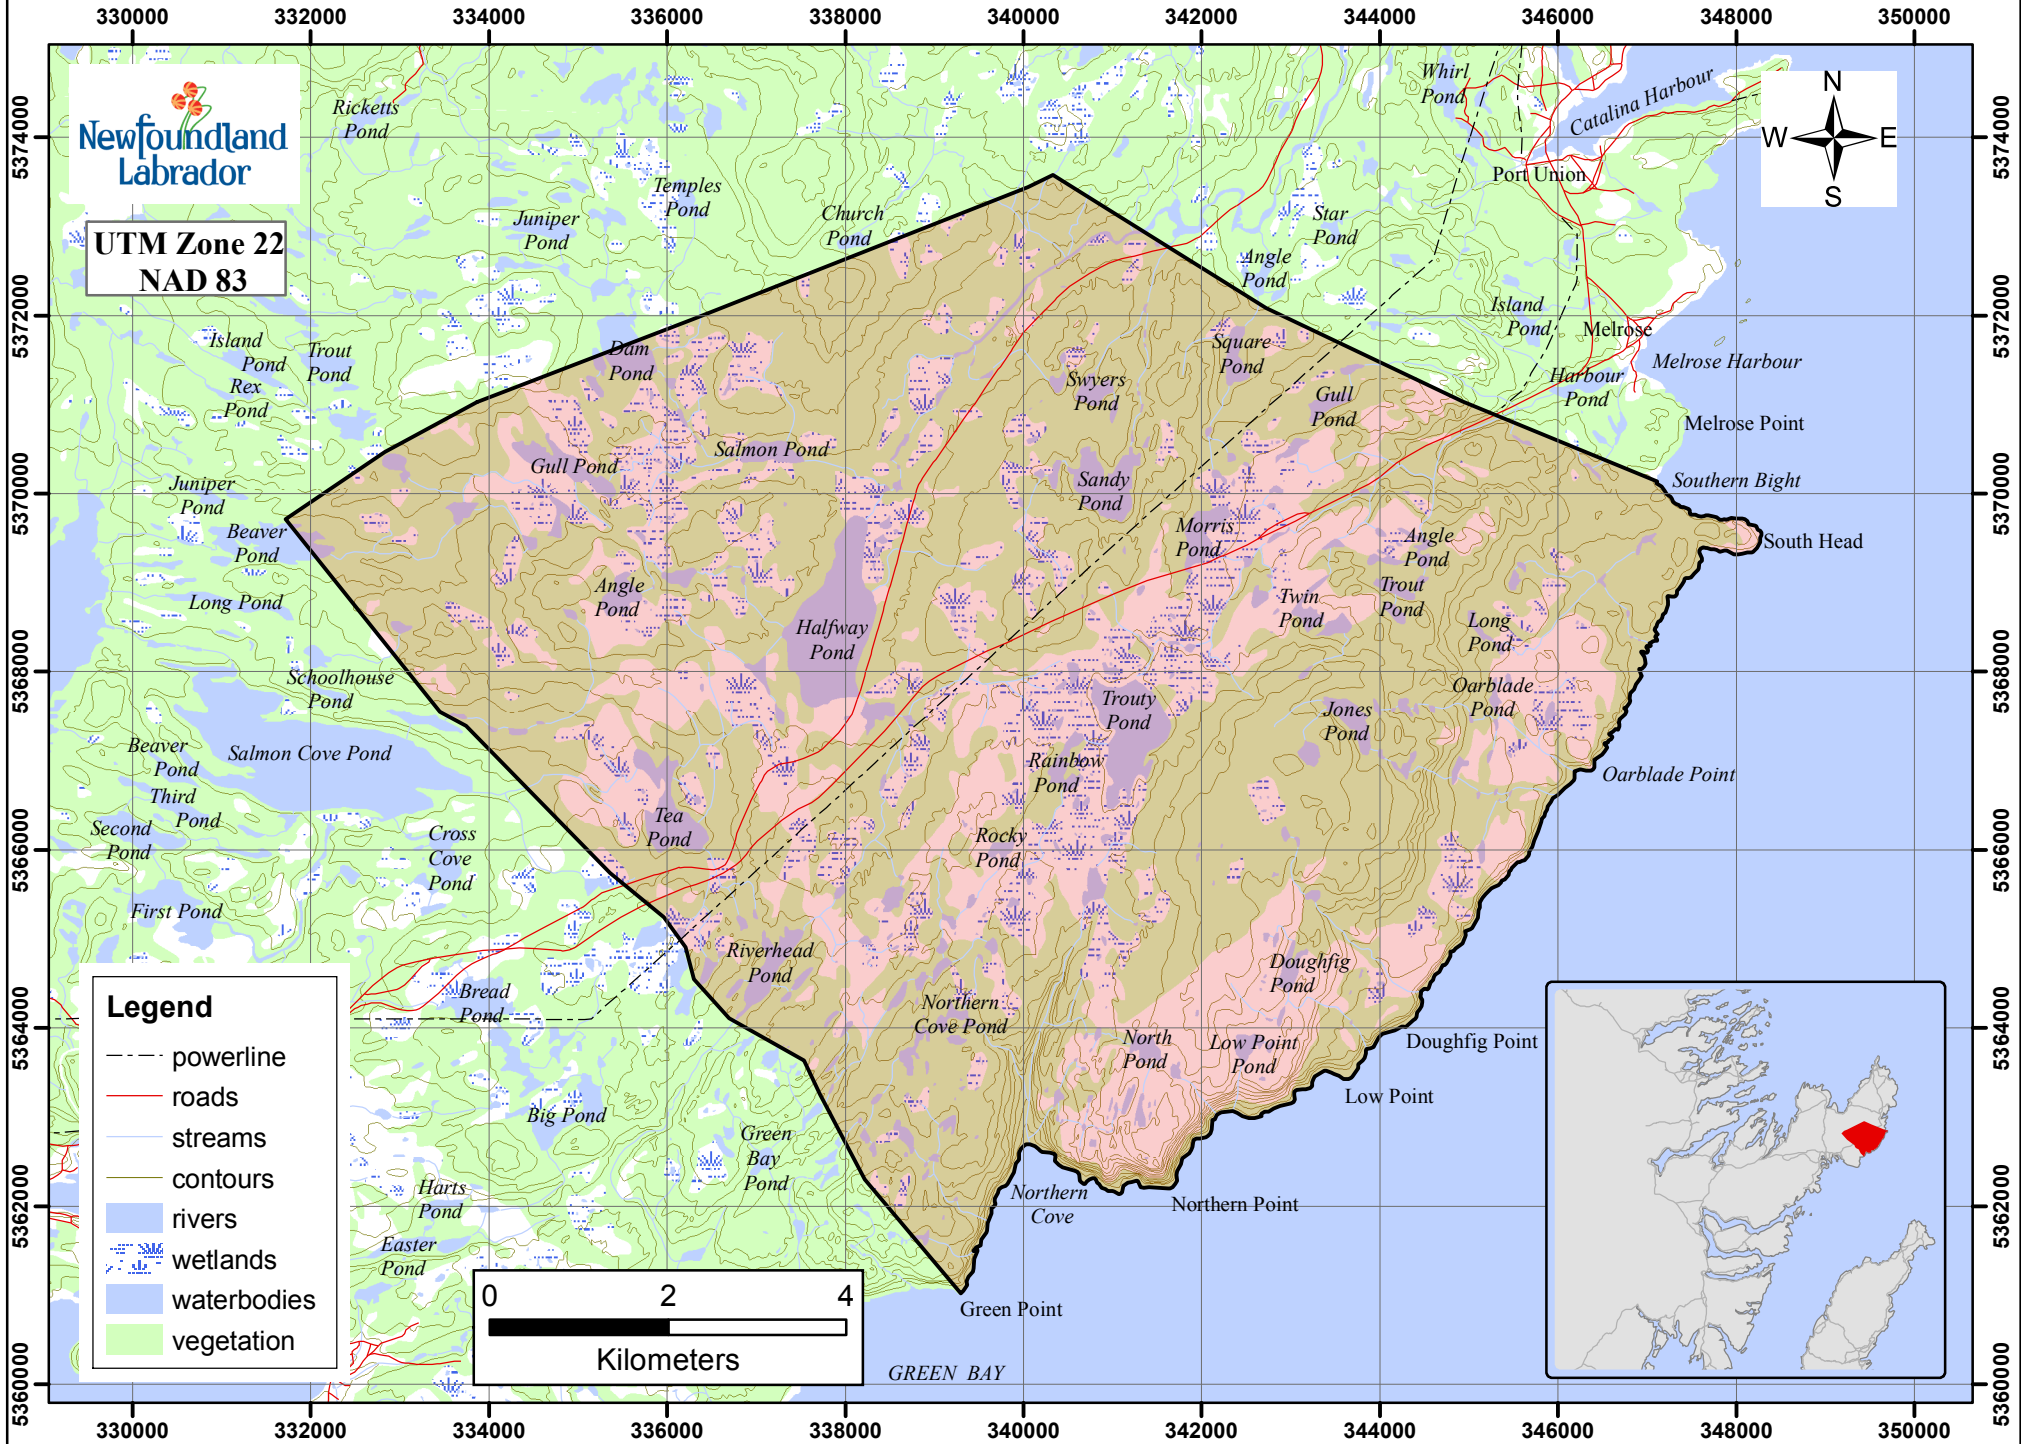

# Beaver Trapline 12 Fur Zone 5

UTM Zone 22  
NAD 83

- Legend**
- powerline
  - roads
  - streams
  - contours
  - rivers
  - ▨ wetlands
  - waterbodies
  - vegetation