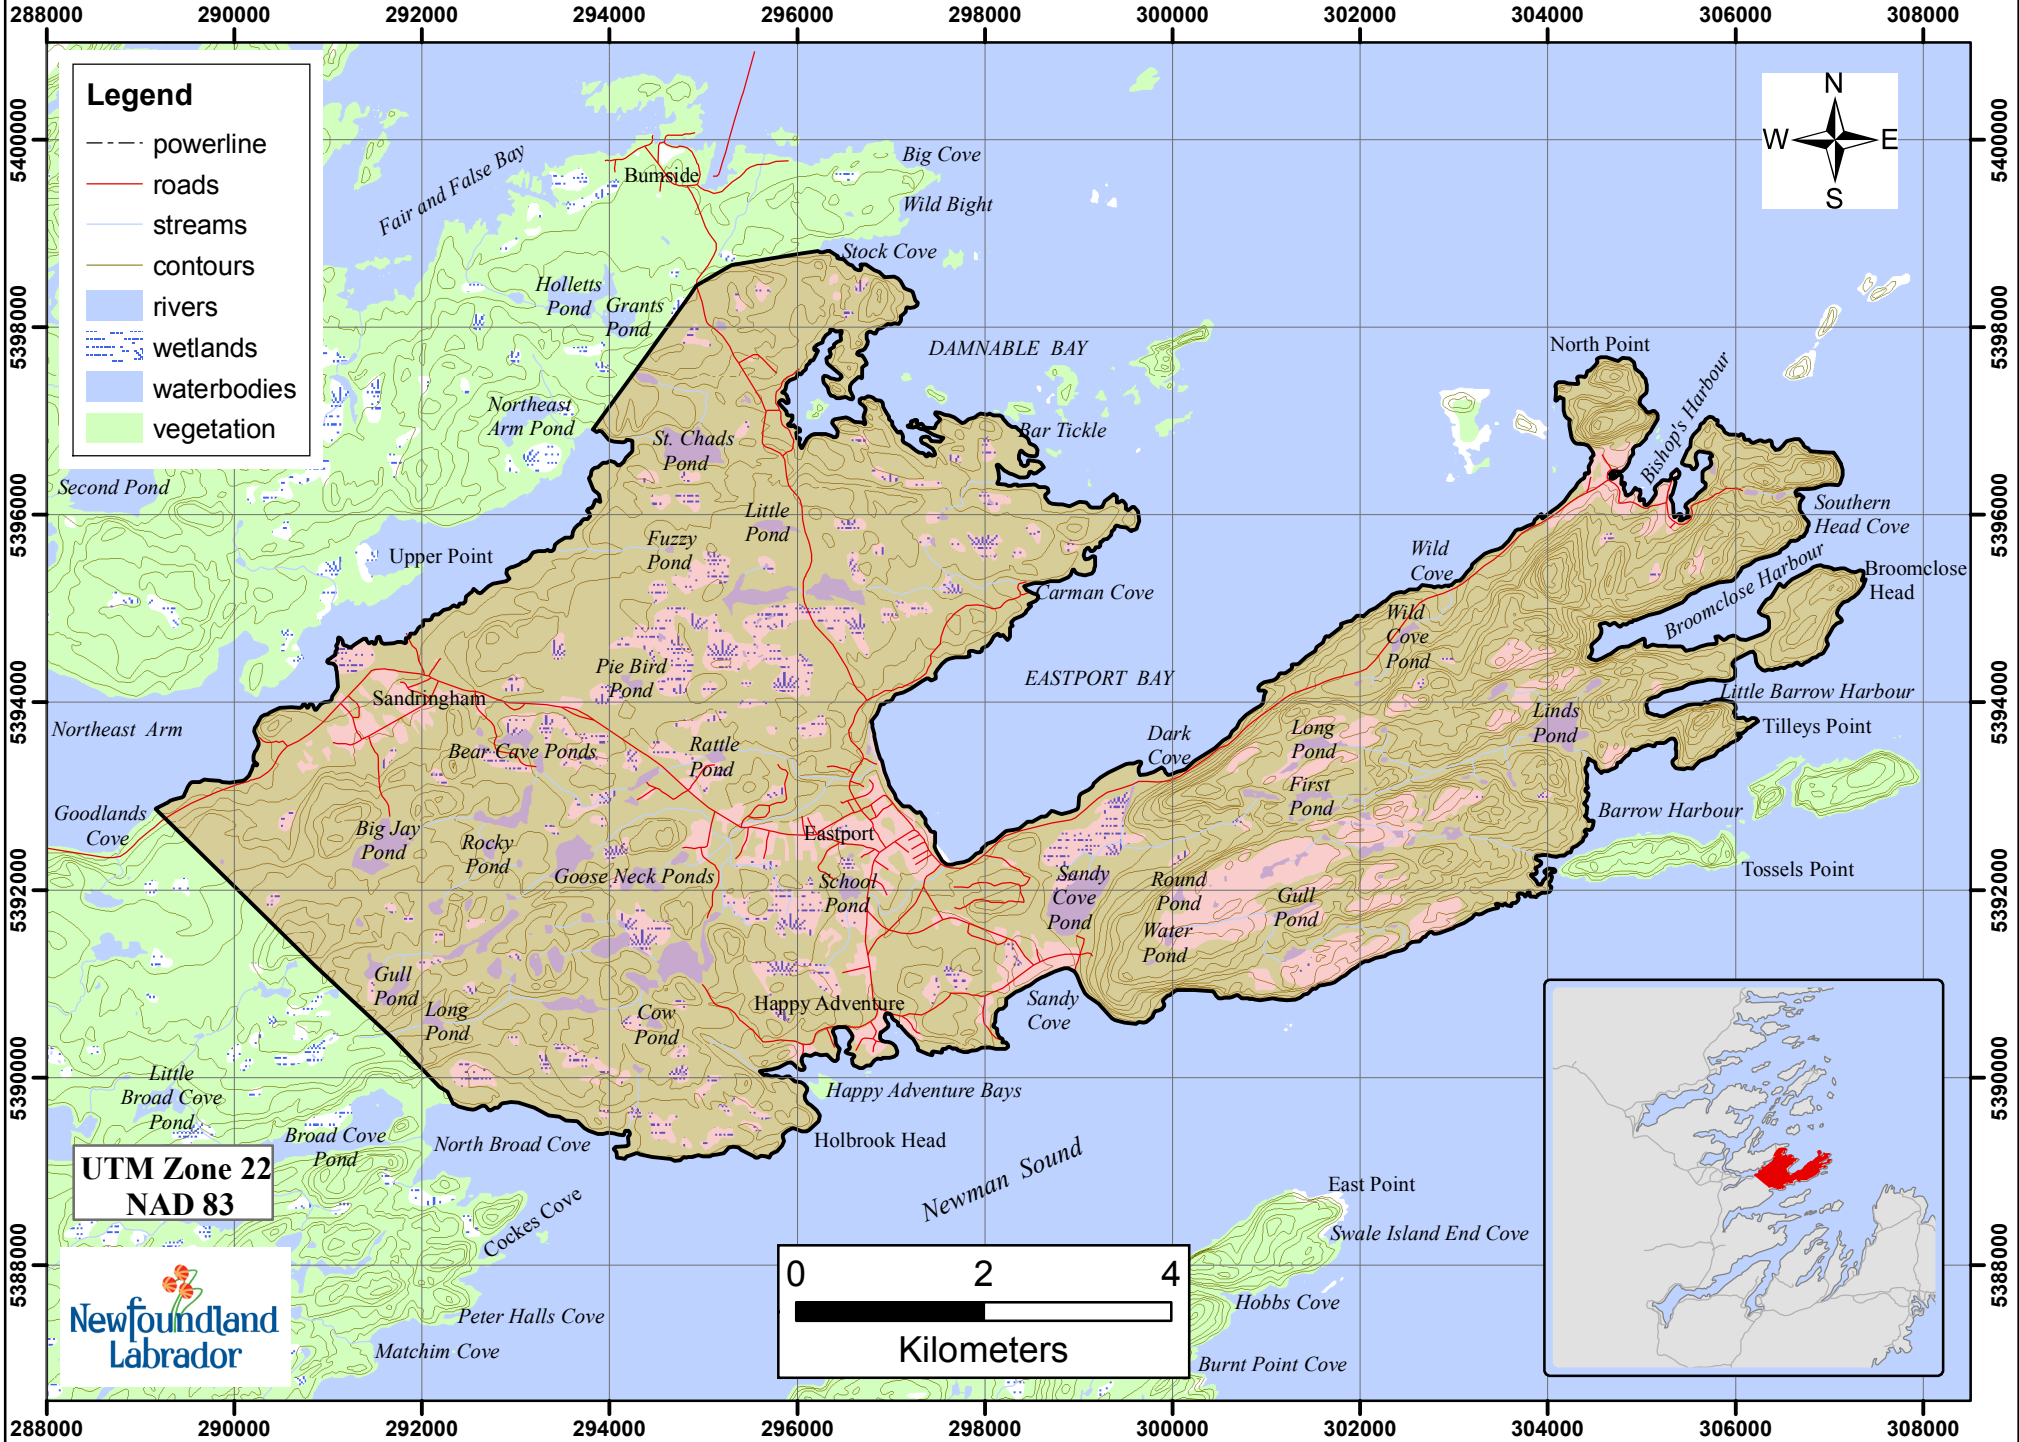

# Beaver Trapline 22 Fur Zone 5

**Legend**

- powerline
- roads
- streams
- contours
- rivers
- wetlands
- waterbodies
- vegetation

**UTM Zone 22  
NAD 83**